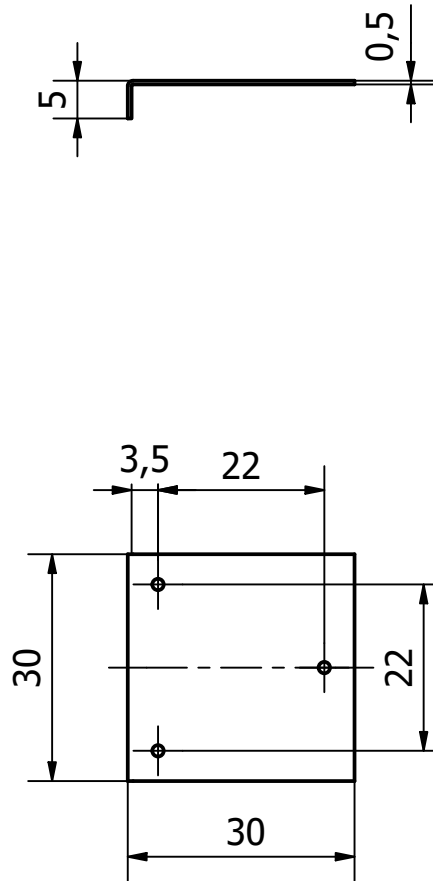

OLDA SP 10 - Strike plate (30 x 30)

dimension drawing

21-010-0001	A	2024-02-01
-------------	---	------------