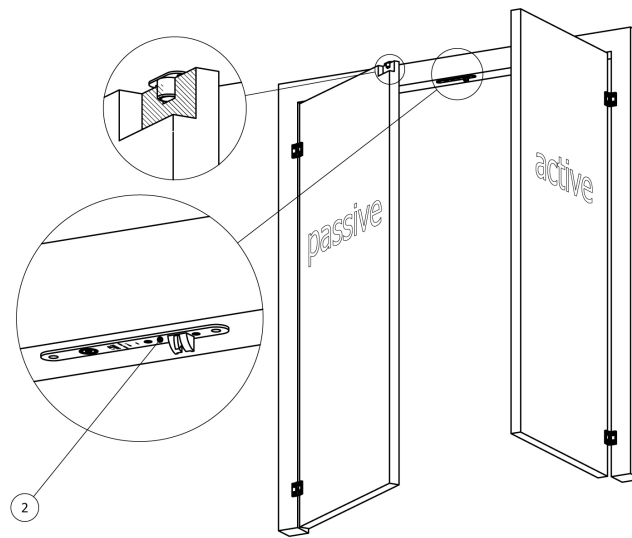

OLDA Flush bolt guide – Automatic flush bolts (HZA), Automatiska frame bolts (HZA), Semi-automatic flush bolts (HZA)