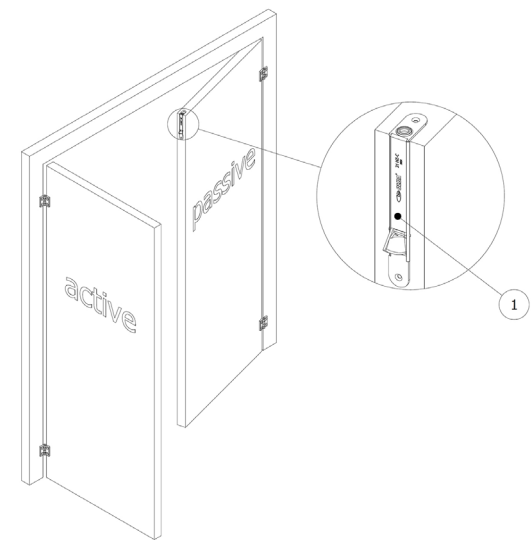

Semi-automatic flush bolt – type 1 & 2