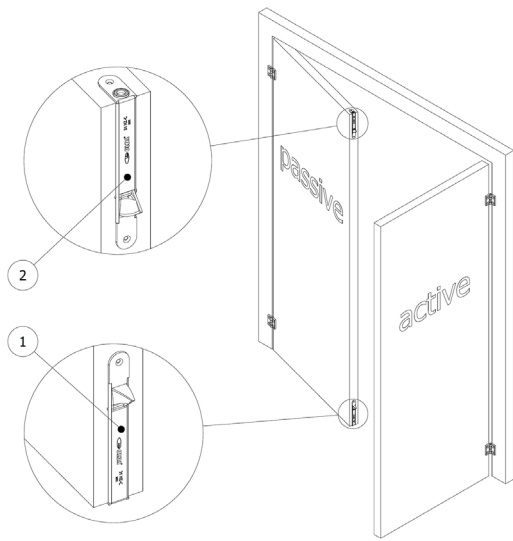

OLDA Flush bolt guide – Automatic flush bolts (HZA), Automatiska frame bolts (HZA), Semi-automatic flush bolts (HZS)

Automatic flush bolt – type 1 & 2