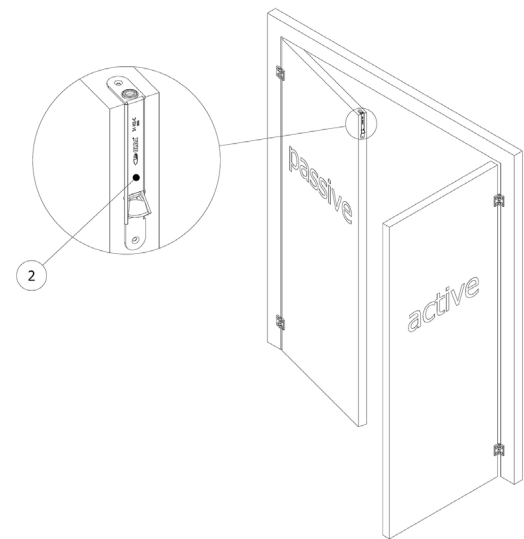

OLDA Flush bolt guide – Automatic flush bolts (HZA), Automatiska frame bolts (HZA), Semi-automatic flush bolts (HZS)