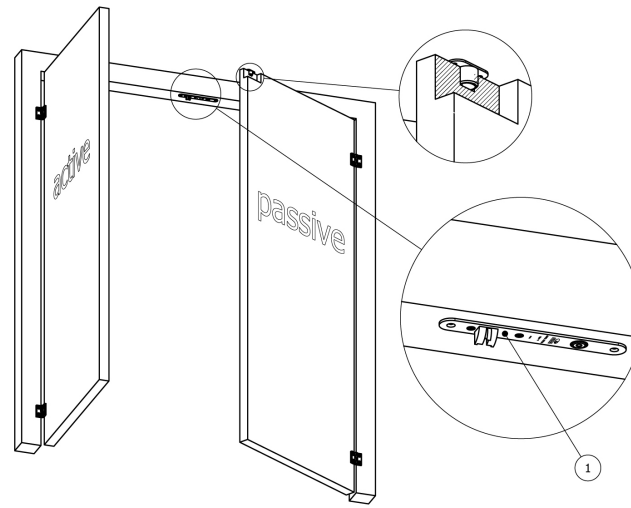

Automatic frame bolt – type 1 & 2