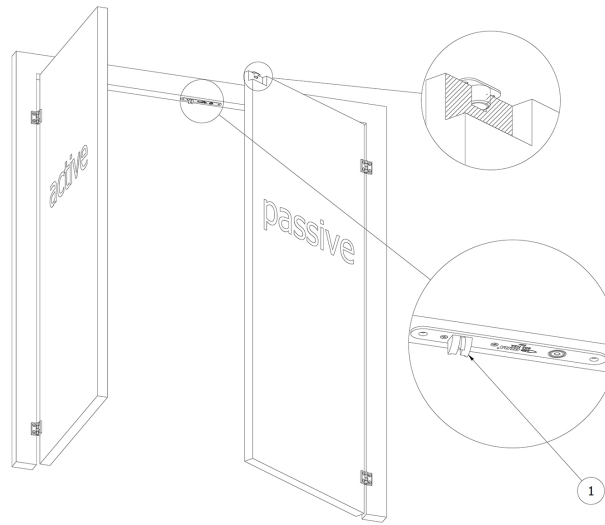

Automatic frame bolt – type 1 & 2