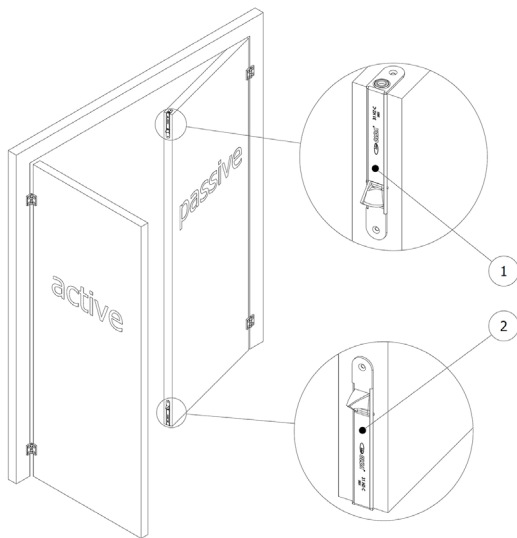

OLDA Flush bolt guide – Automatic flush bolts (HZA), Automatiska frame bolts (HZA), Semi-automatic flush bolts (HZS)