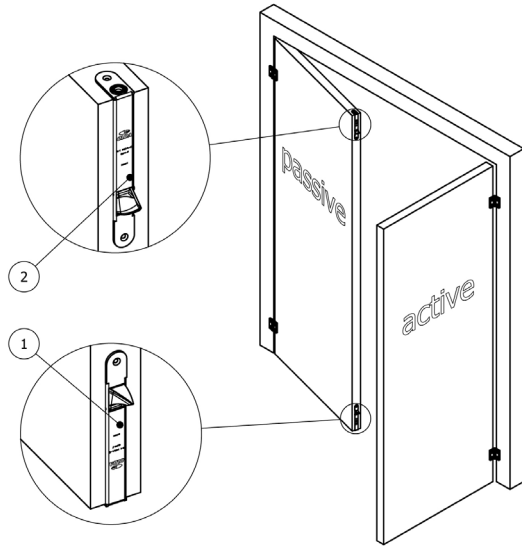

OLDA Flush bolt guide – Automatic flush bolts (HZA), Automatiska frame bolts (HZA), Semi-automatic flush bolts (HZA)

Automatic flush bolt – type 1 & 2