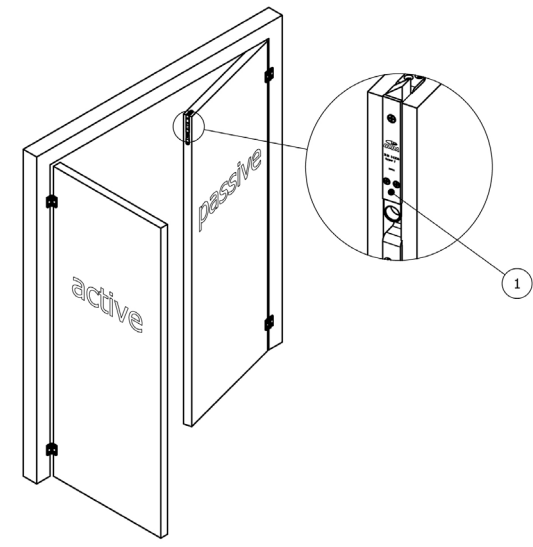

Semi-automatic flush bolt – type 1 & 2