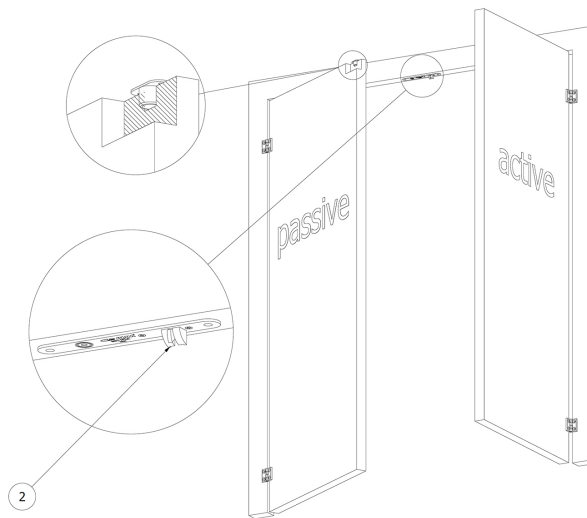

OLDA Flush bolt guide – Automatic flush bolts (HZA), Automatiska frame bolts (HZA), Semi-automatic flush bolts (HZS)