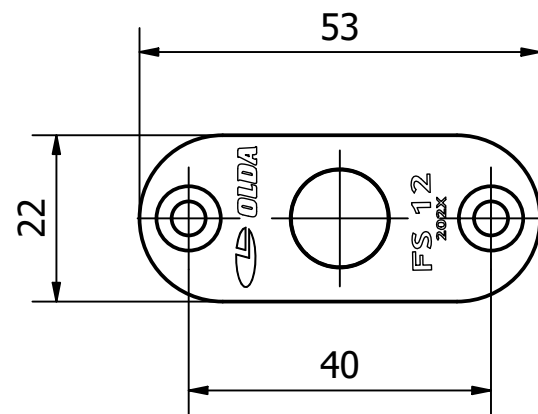

# OLDA FS 12 - Dust-excluding floor socket

dimension drawing

20-117-1200	A	2023-12-05
-------------	---	------------