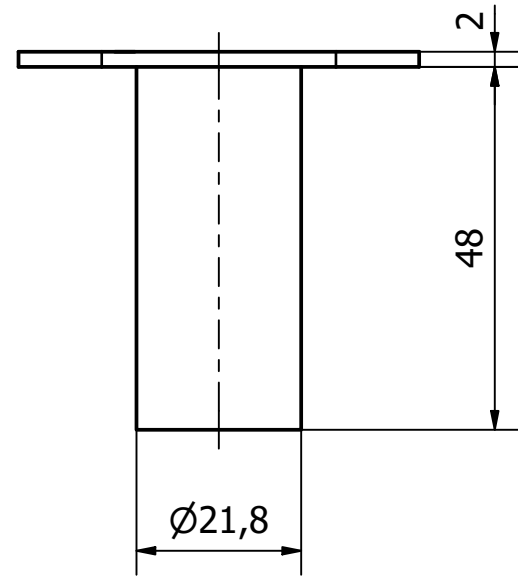

# OLDA FS 12 - Dust-excluding floor socket

dimension drawing

20-117-1200	A	2023-12-05
-------------	---	------------