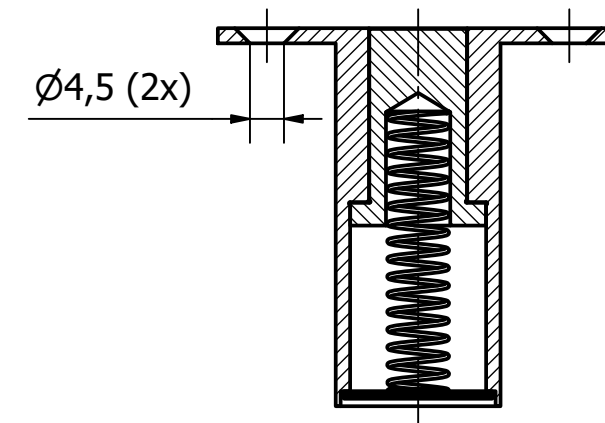

# OLDA FS 12 - Dust-excluding floor socket

dimension drawing

20-117-1200	A	2023-12-05
-------------	---	------------