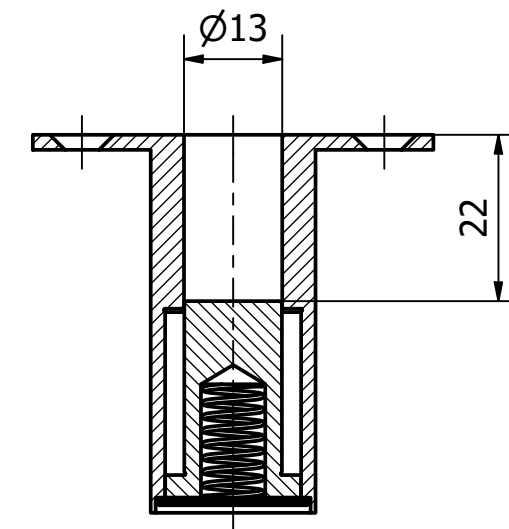

# OLDA FS 12 - Dust-excluding floor socket

dimension drawing

20-117-1200	A	2023-12-05
-------------	---	------------