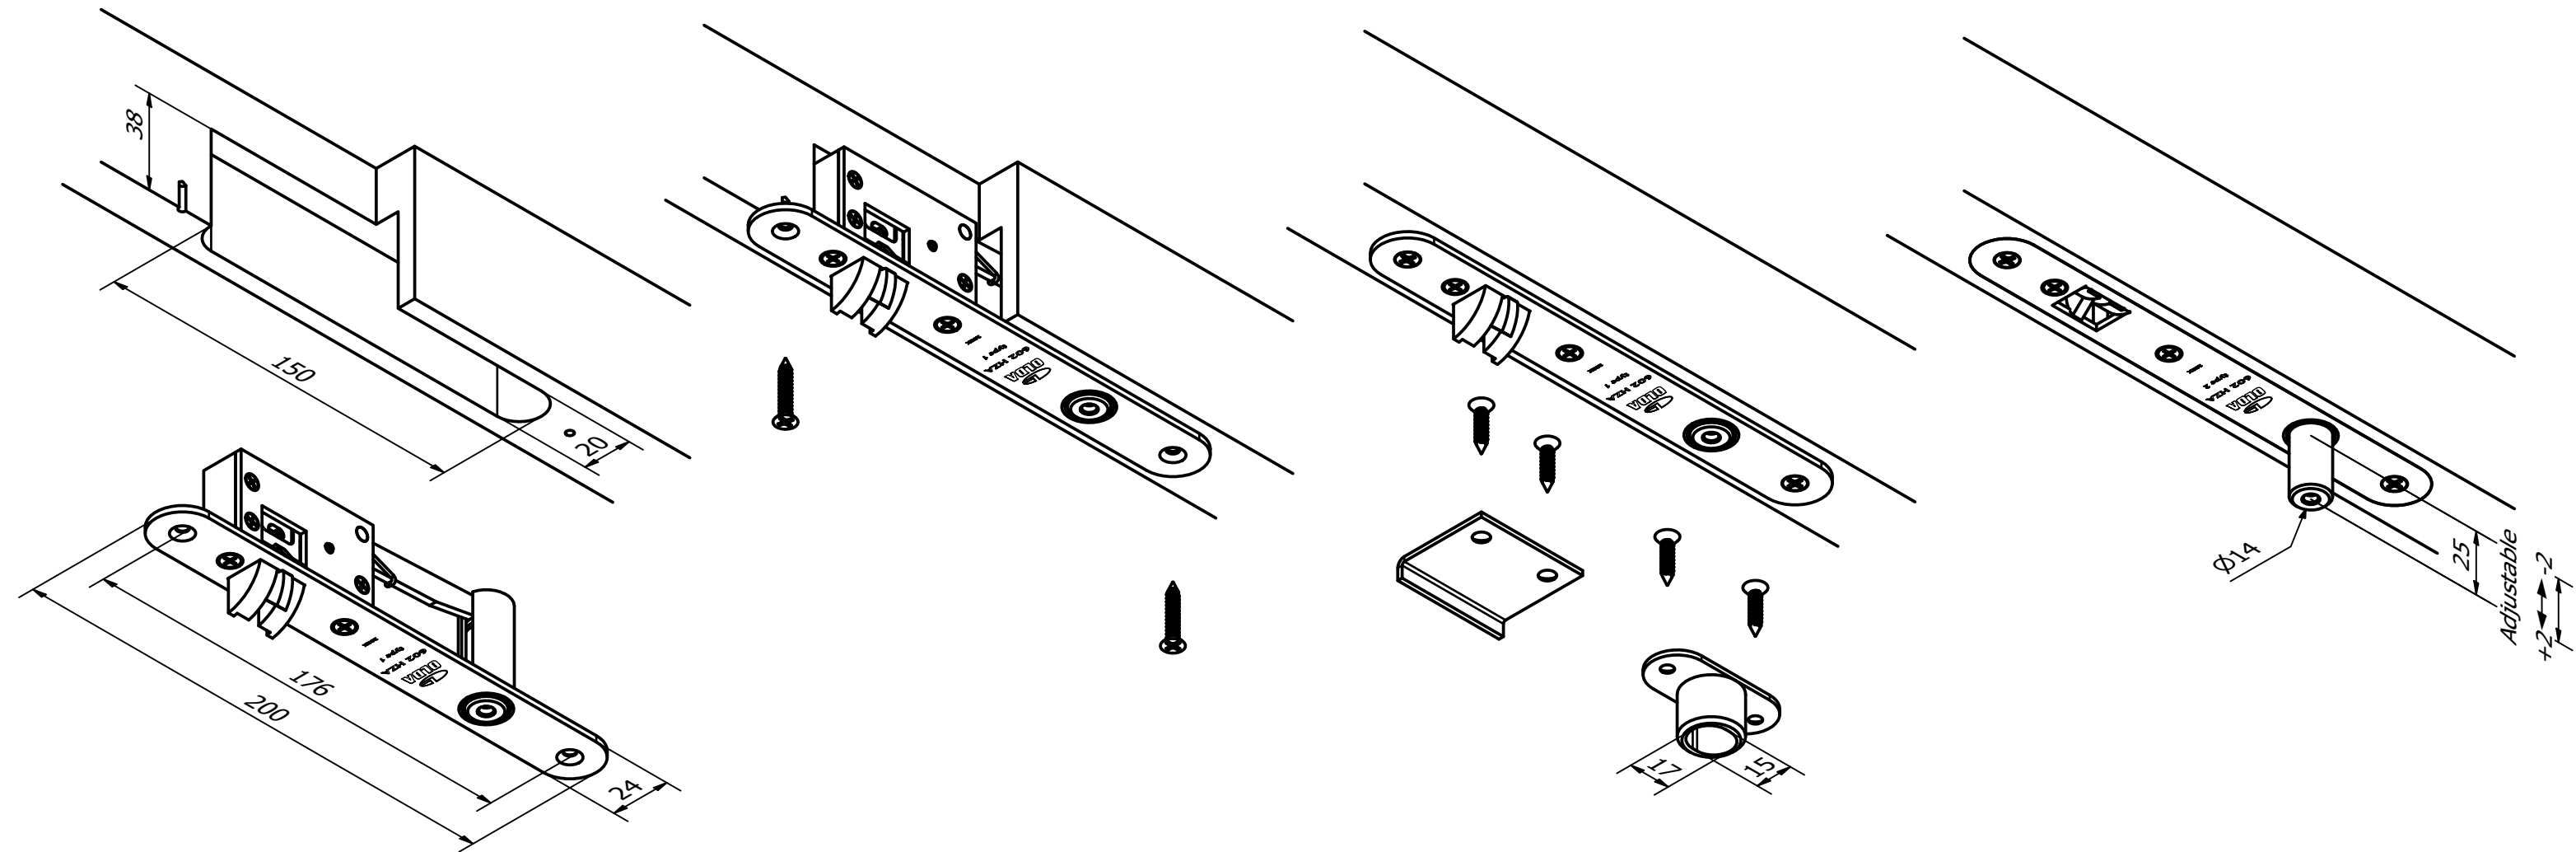

OLDA 602 HZA - type 1 - automatic frame bolt

mounting guide - external fitting

10-602-1000	A	2023-06-26
-------------	---	------------