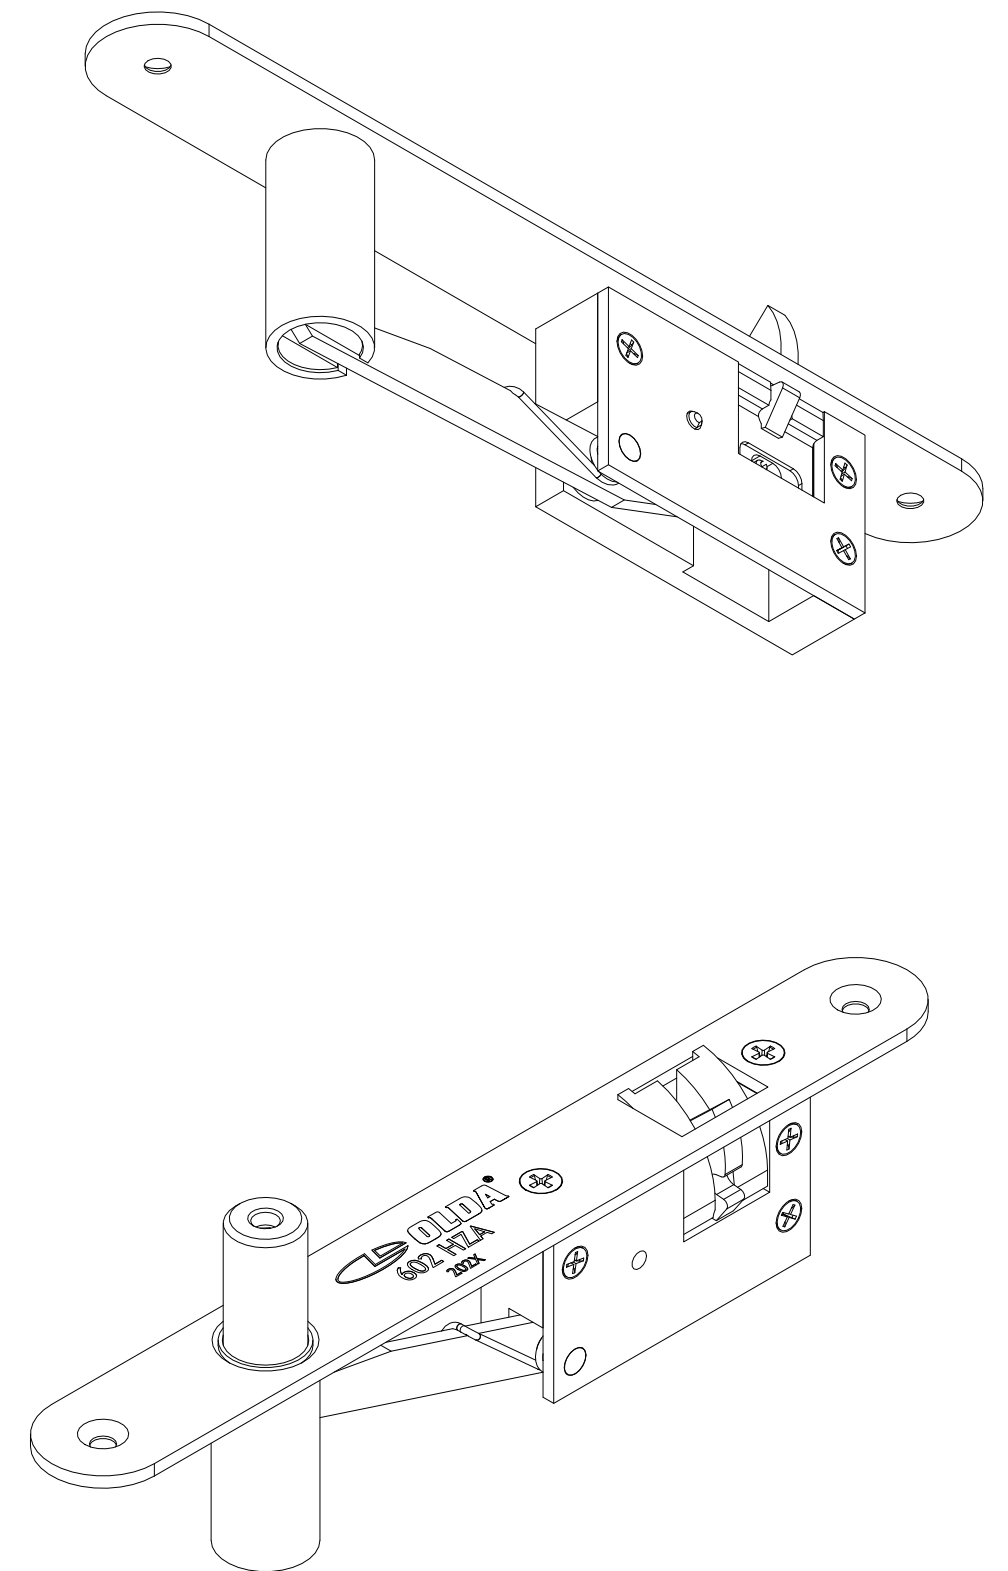

OLDA 602 HZA - type 1 - automatic frame bolt

dimension drawing

10-602-1000	A	2021-07-09
-------------	---	------------