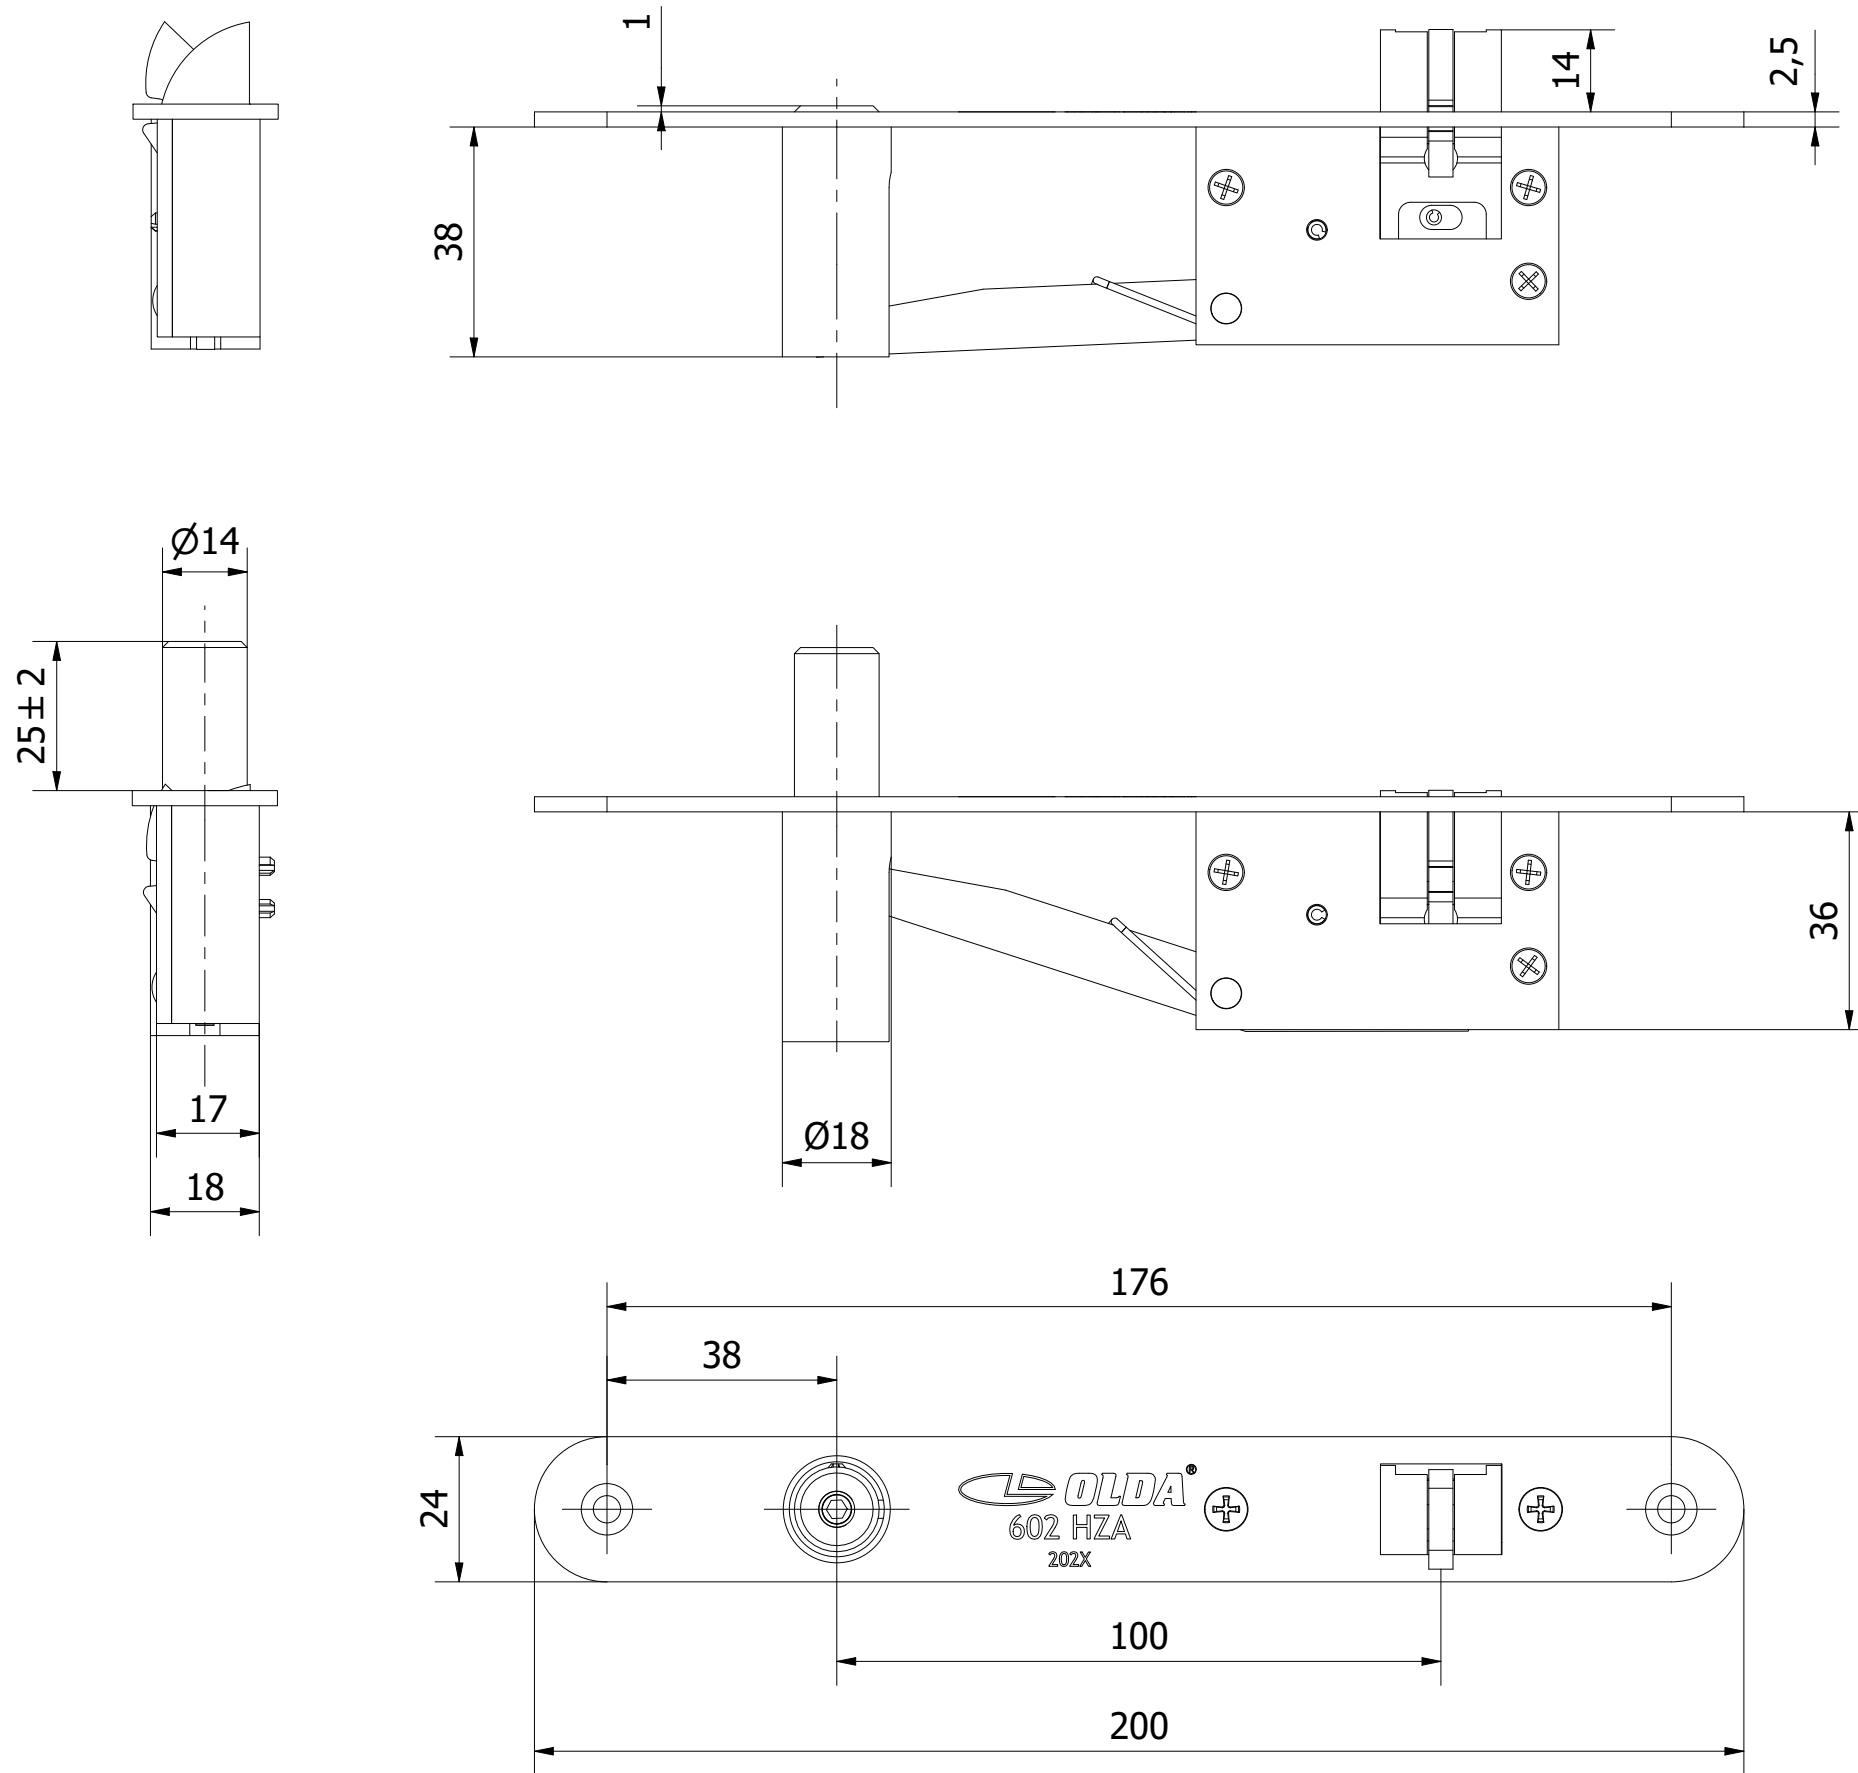

OLDA 602 HZA - type 1 - automatic frame bolt

dimension drawing

10-602-1000	A	2021-07-09
-------------	---	------------