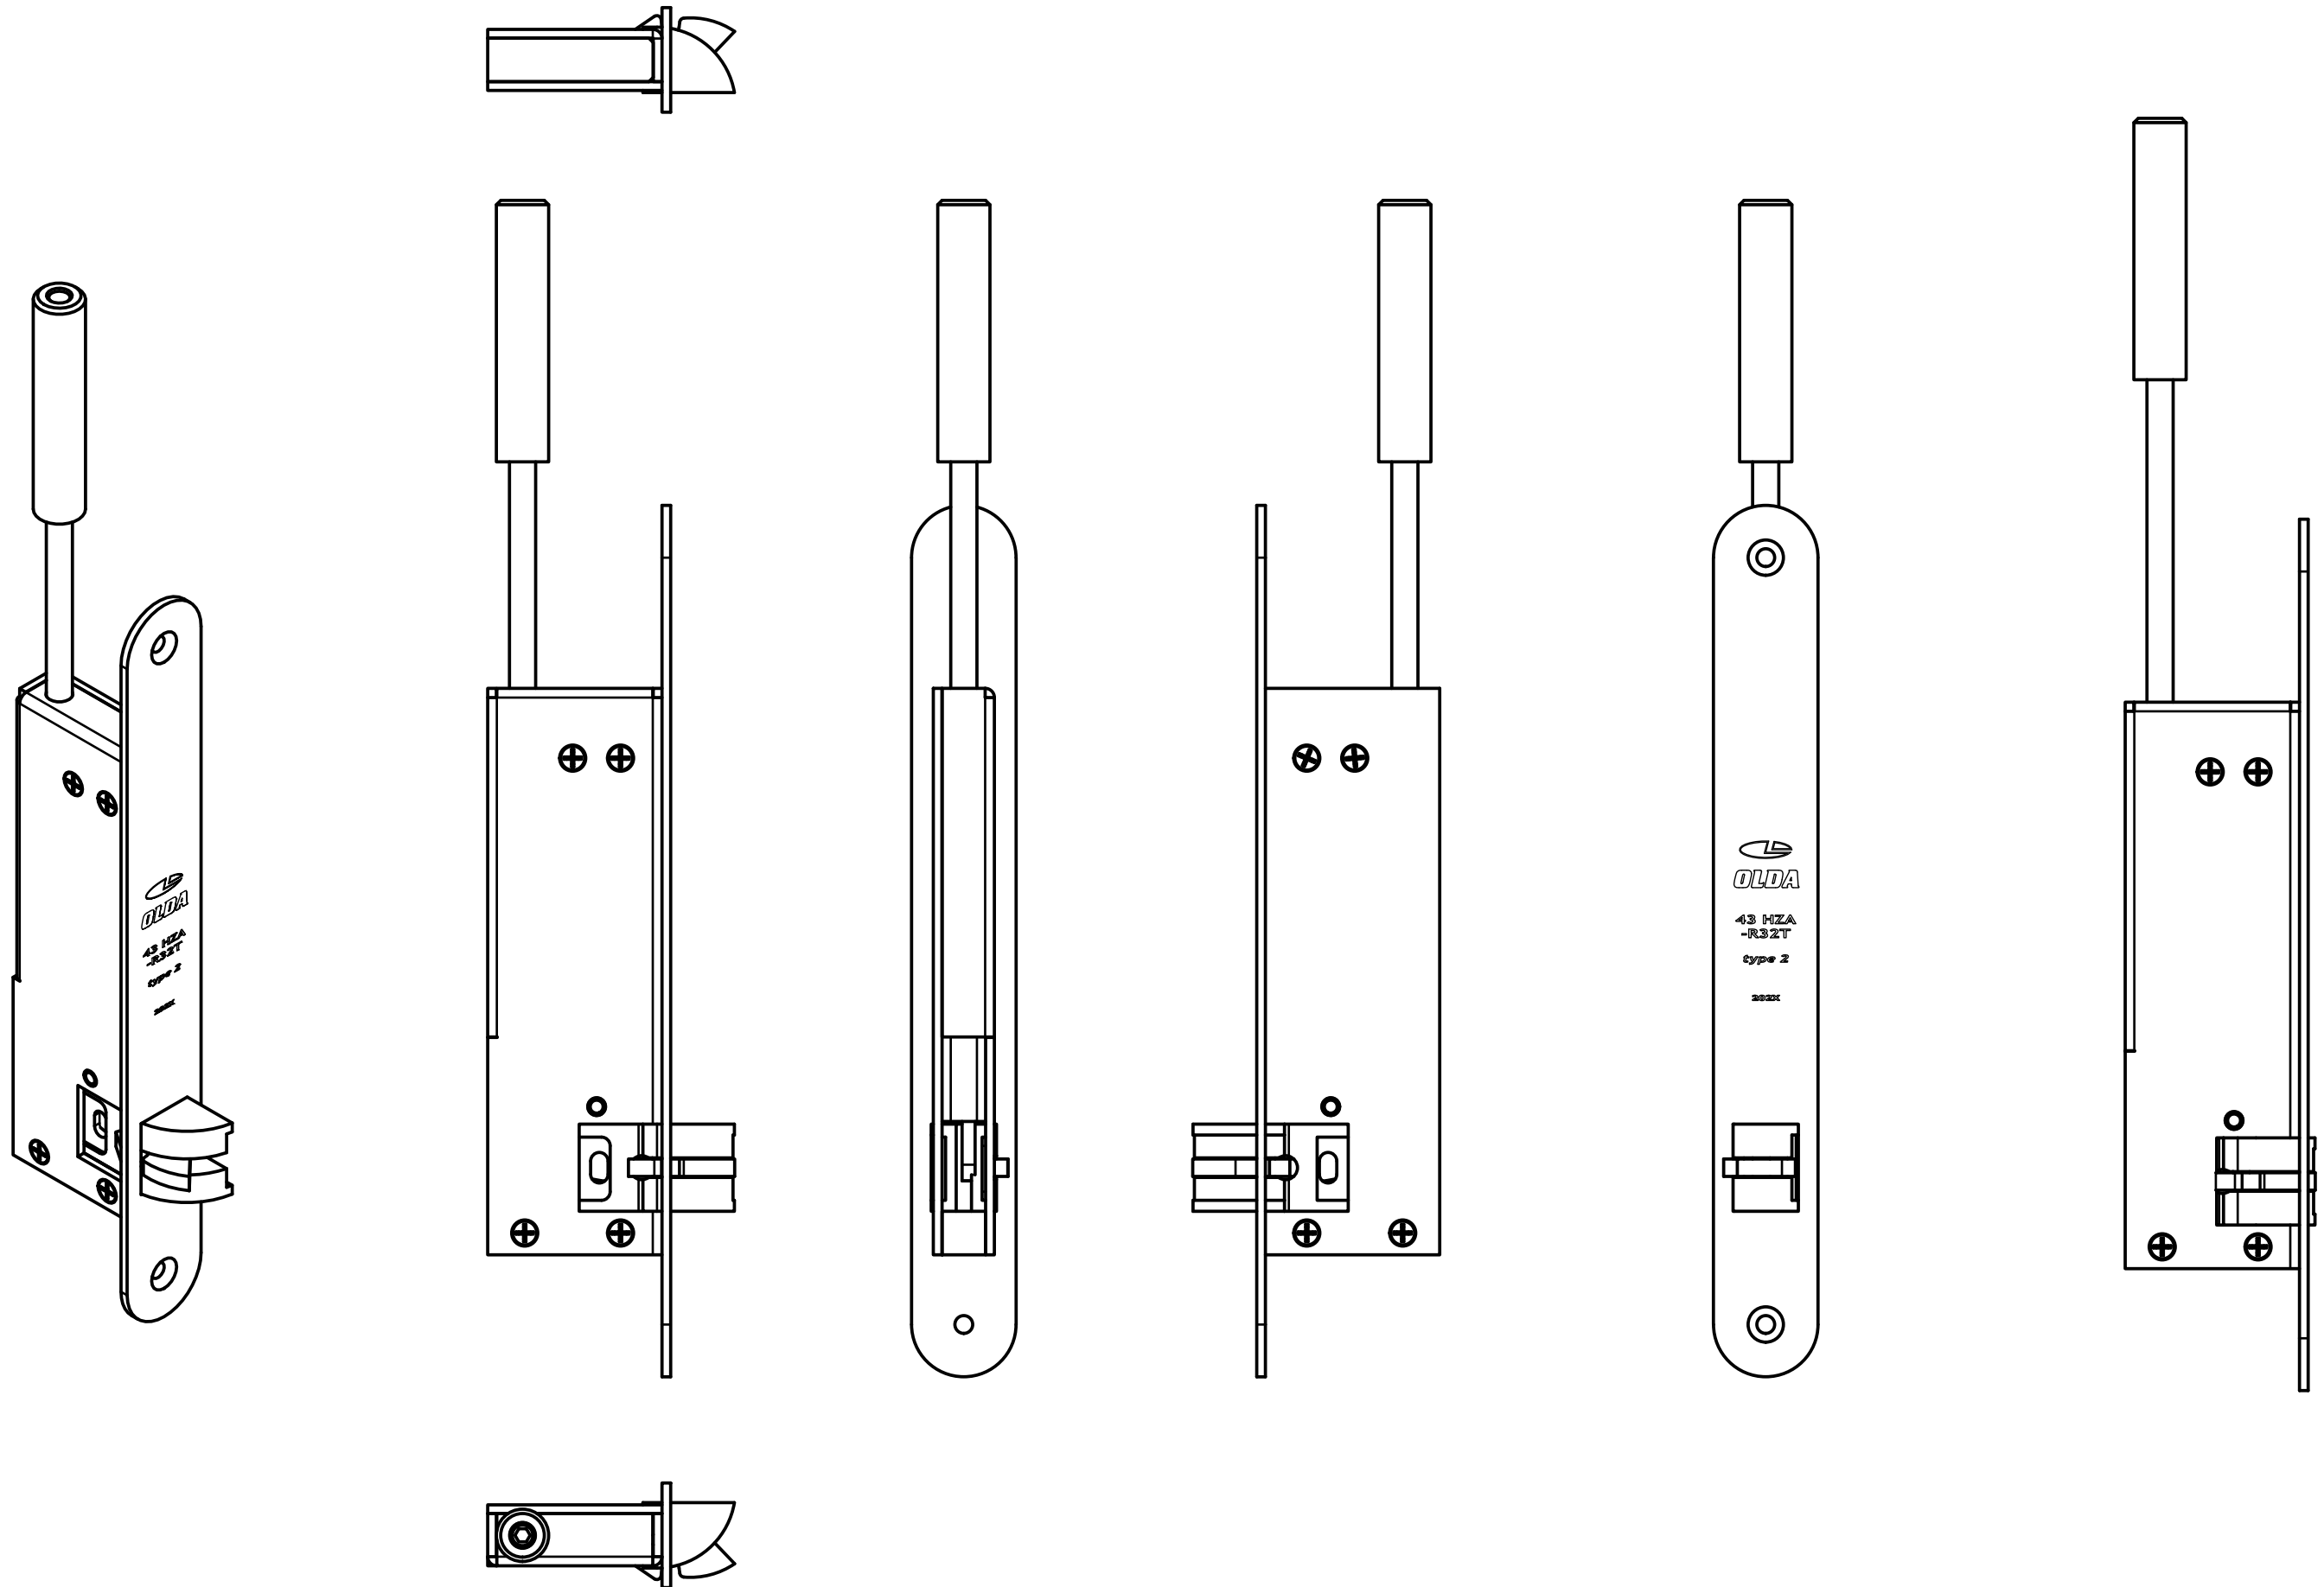

OLDA 43 HZA-R32T – type 2 – automatic flush bolt

view drawing

10-143-2011	A	2024-02-22
-------------	---	------------