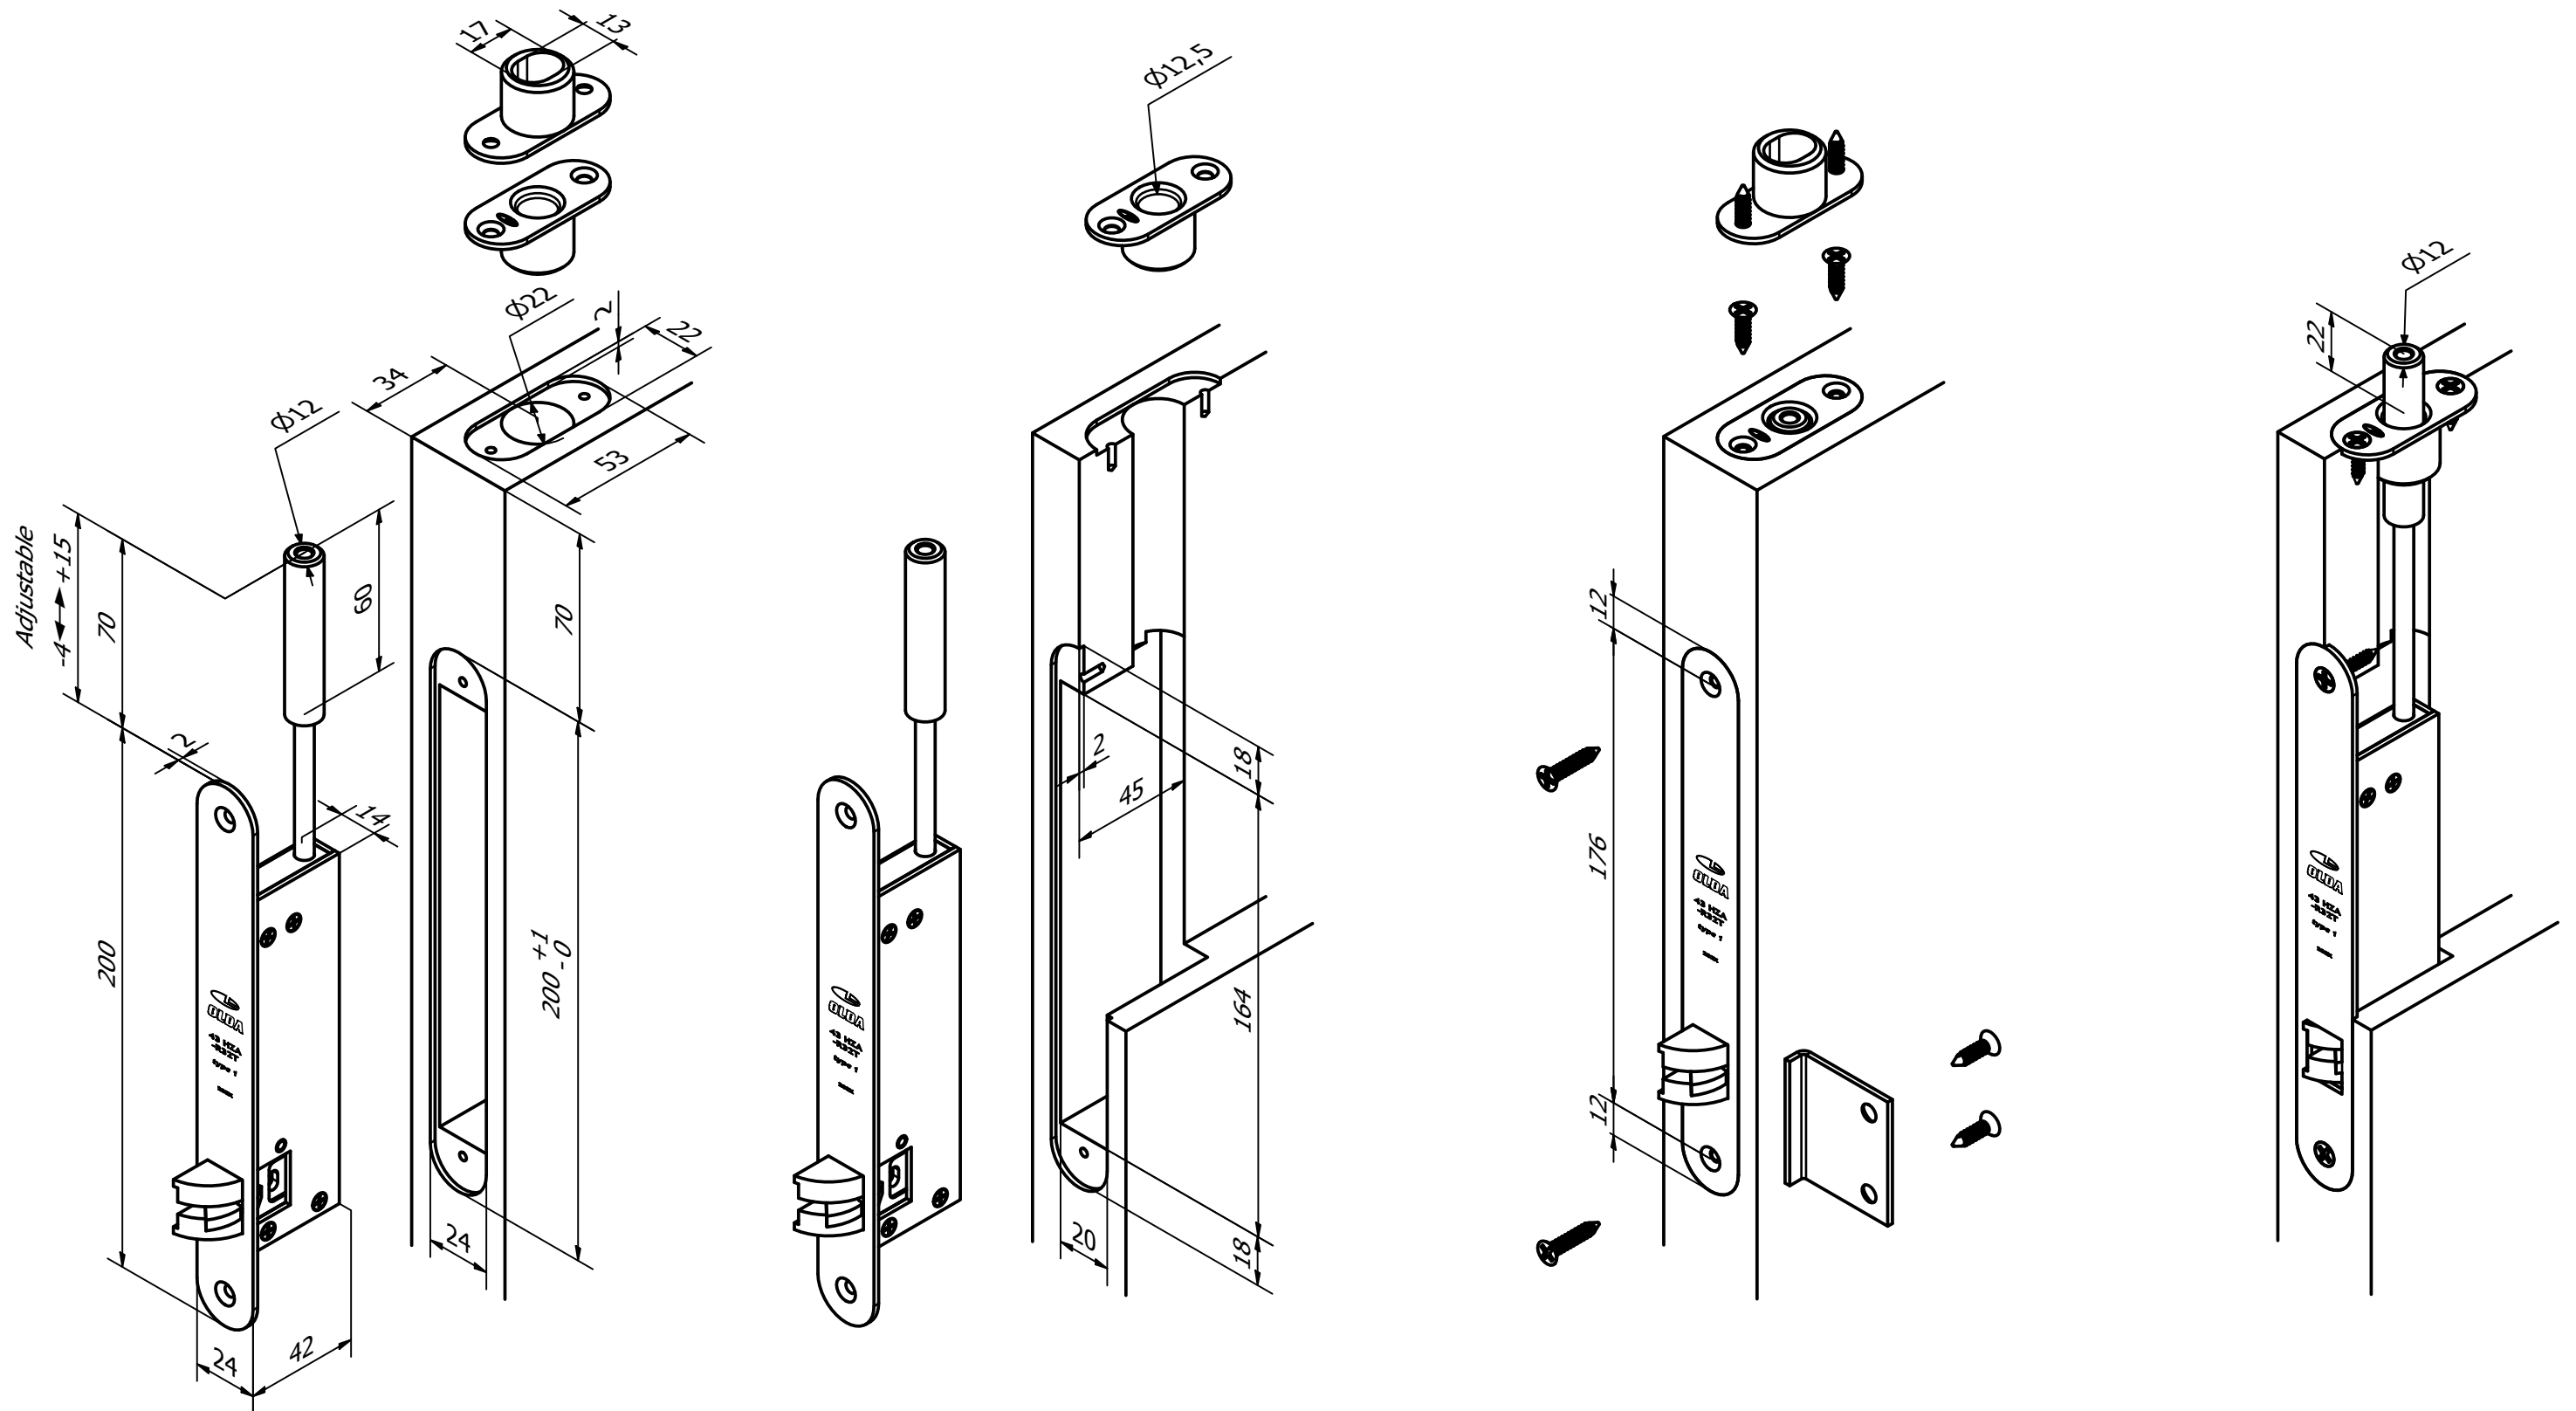

OLDA 43 HZA-R32T – type 1 – automatic flush bolt

mounting guide - internal fitting

10-143-1011	A	2024-02-20
-------------	---	------------