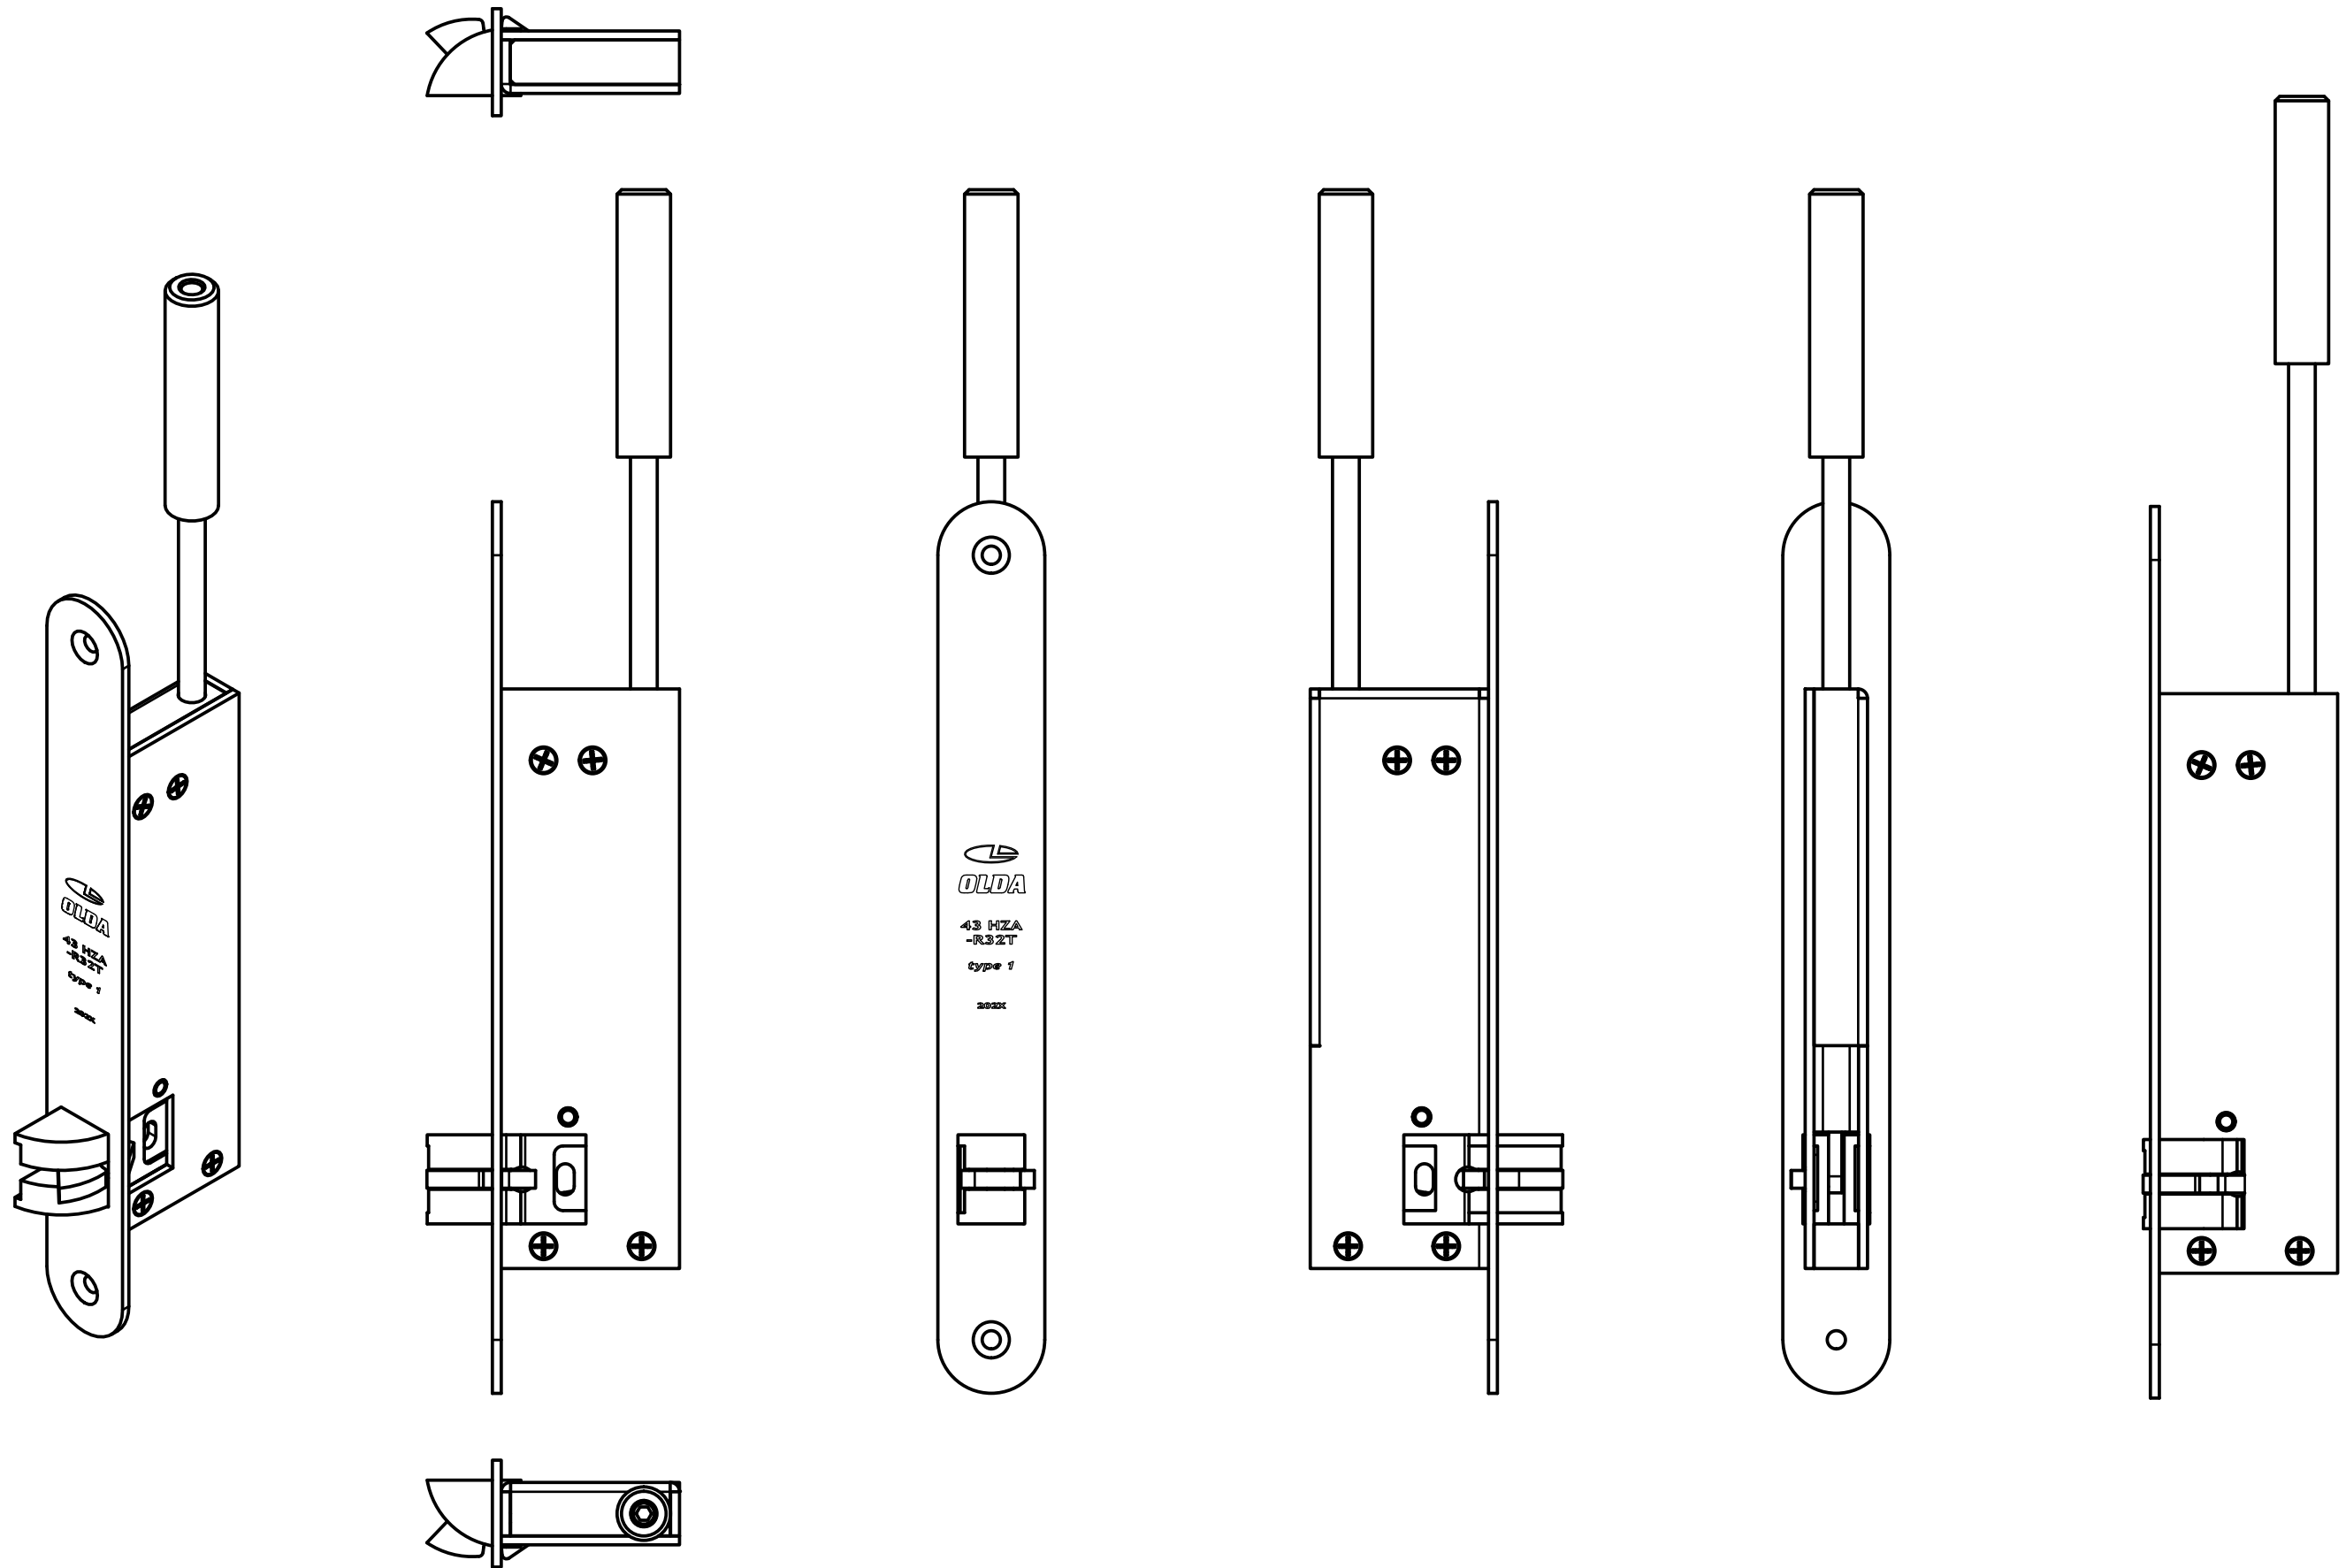

OLDA 43 HZA-R32T – type 1 – automatic flush bolt

view drawing

10-143-1011	A	2024-02-20
-------------	---	------------