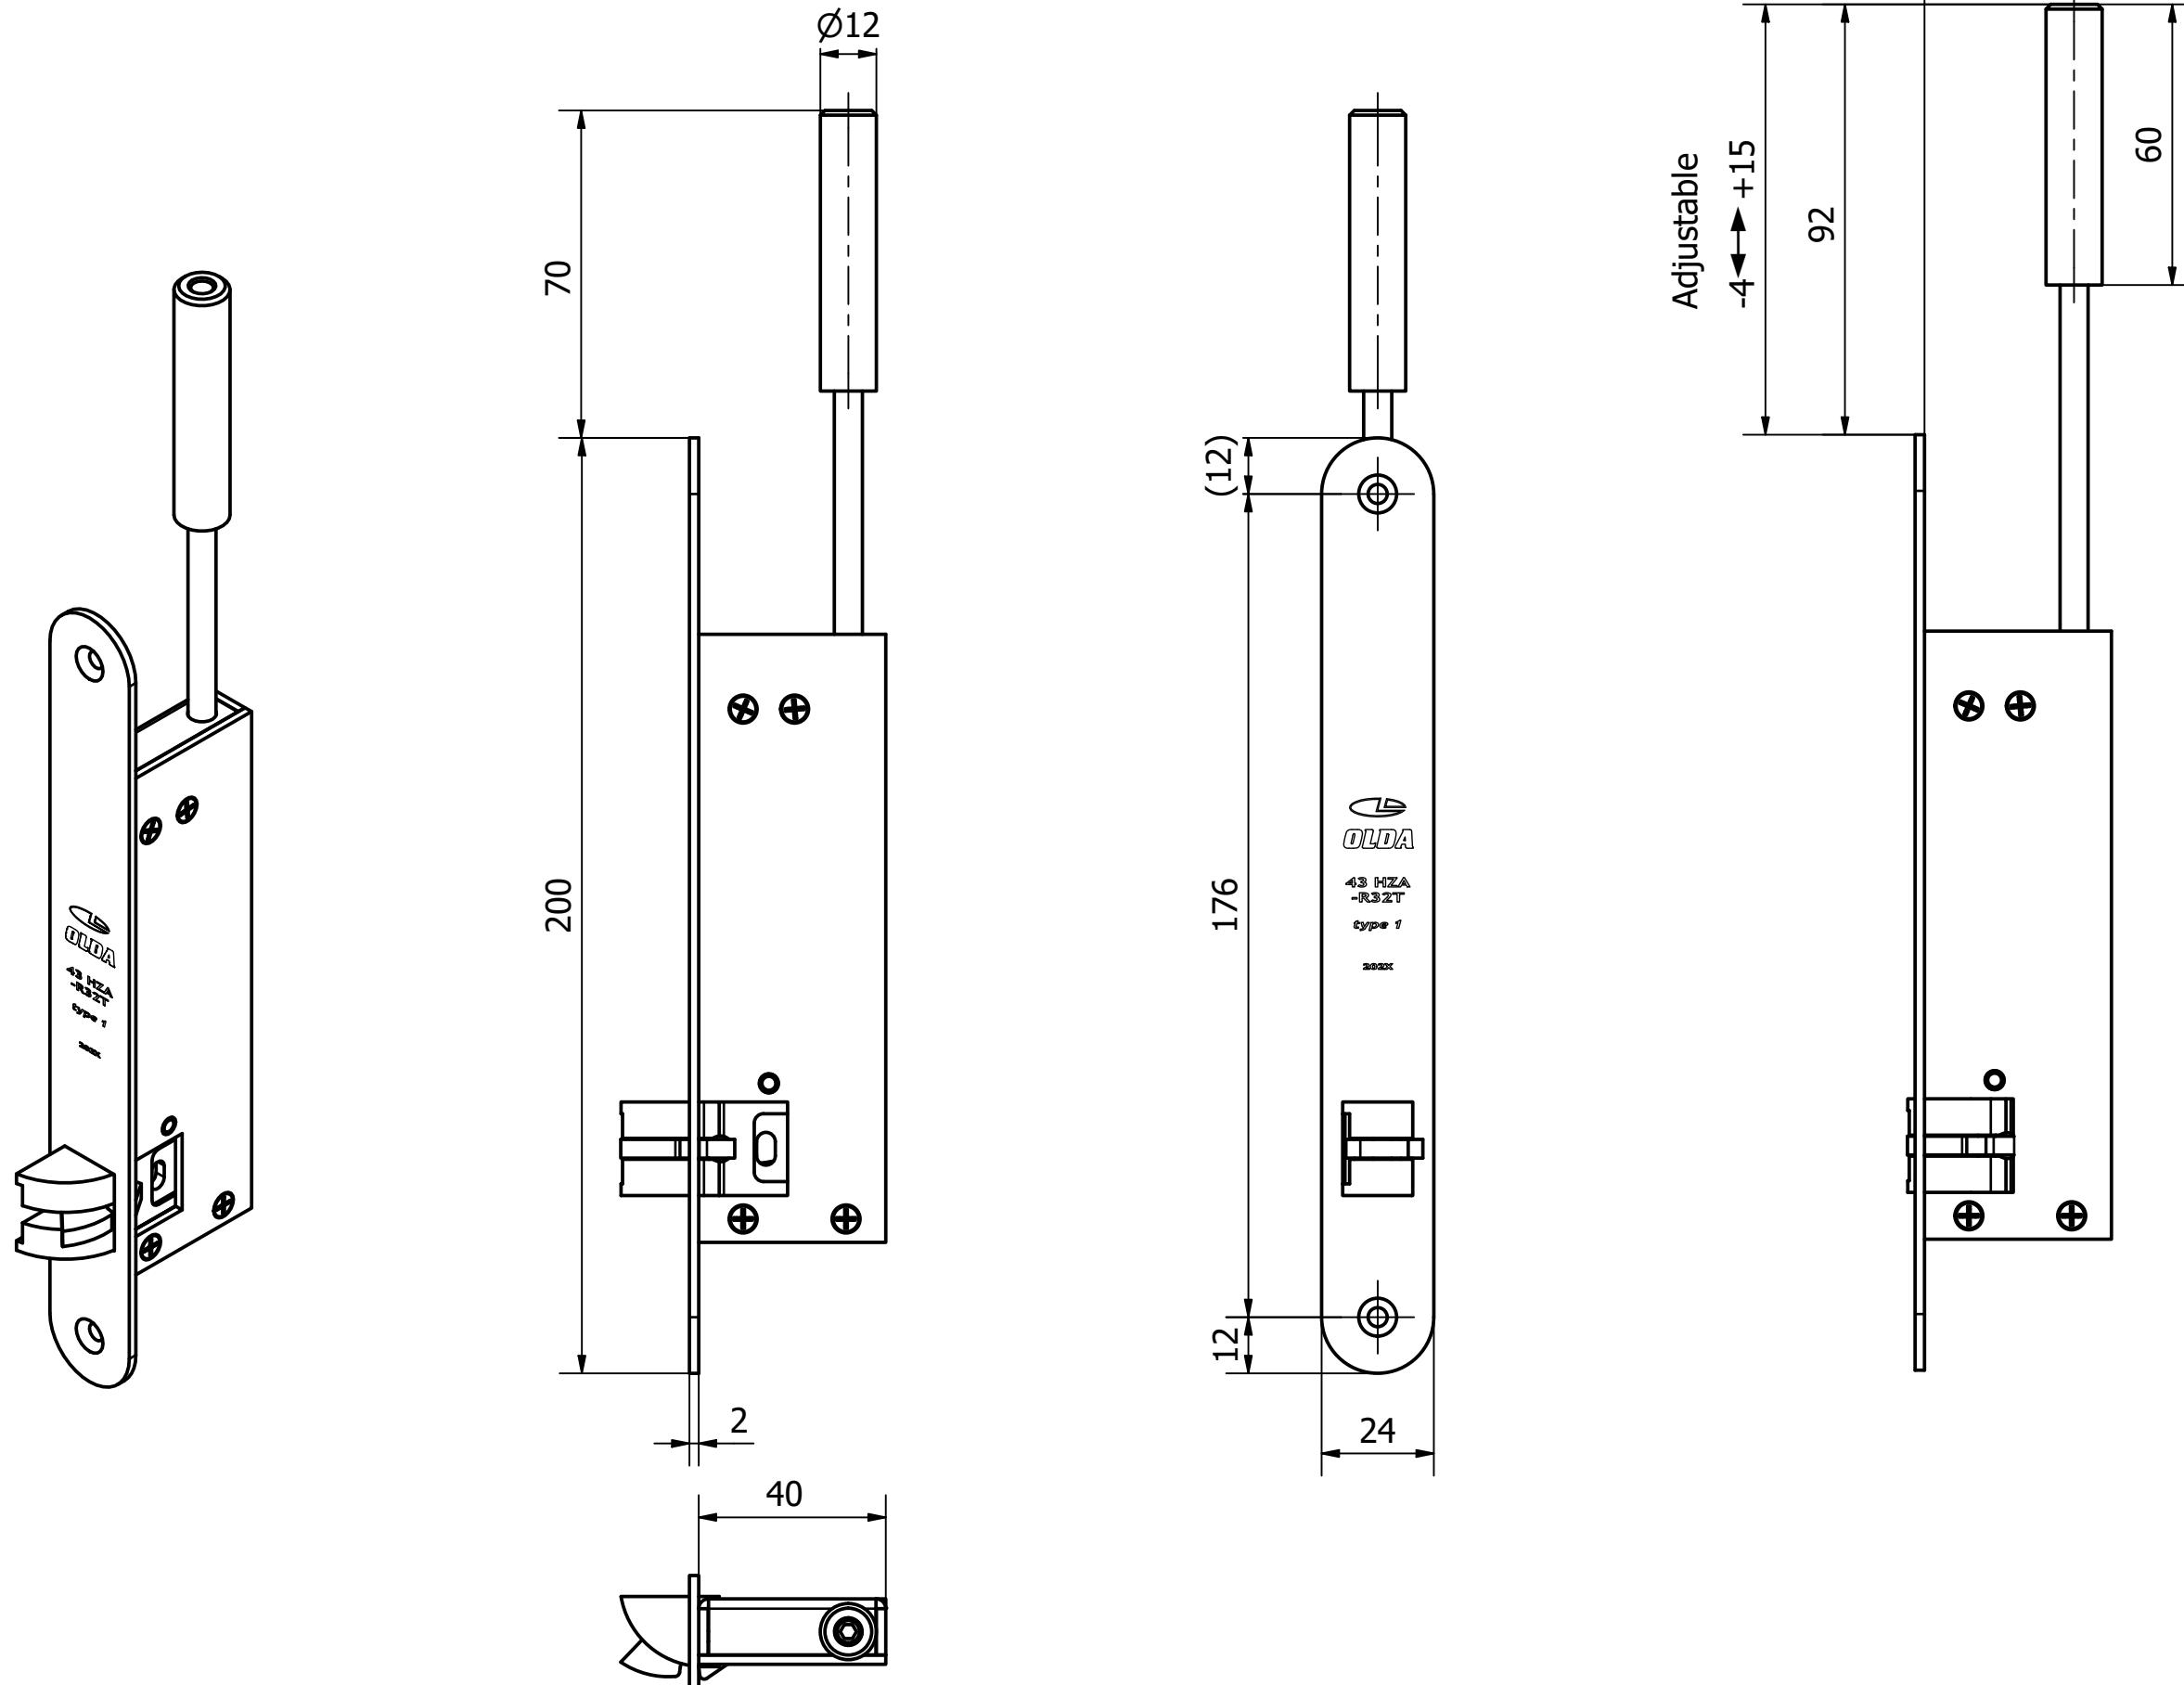

**OLDA 43 HZA-R32T – type 1 – automatic flush bolt**

dimension drawing

10-143-1011	A	2024-02-20
-------------	---	------------