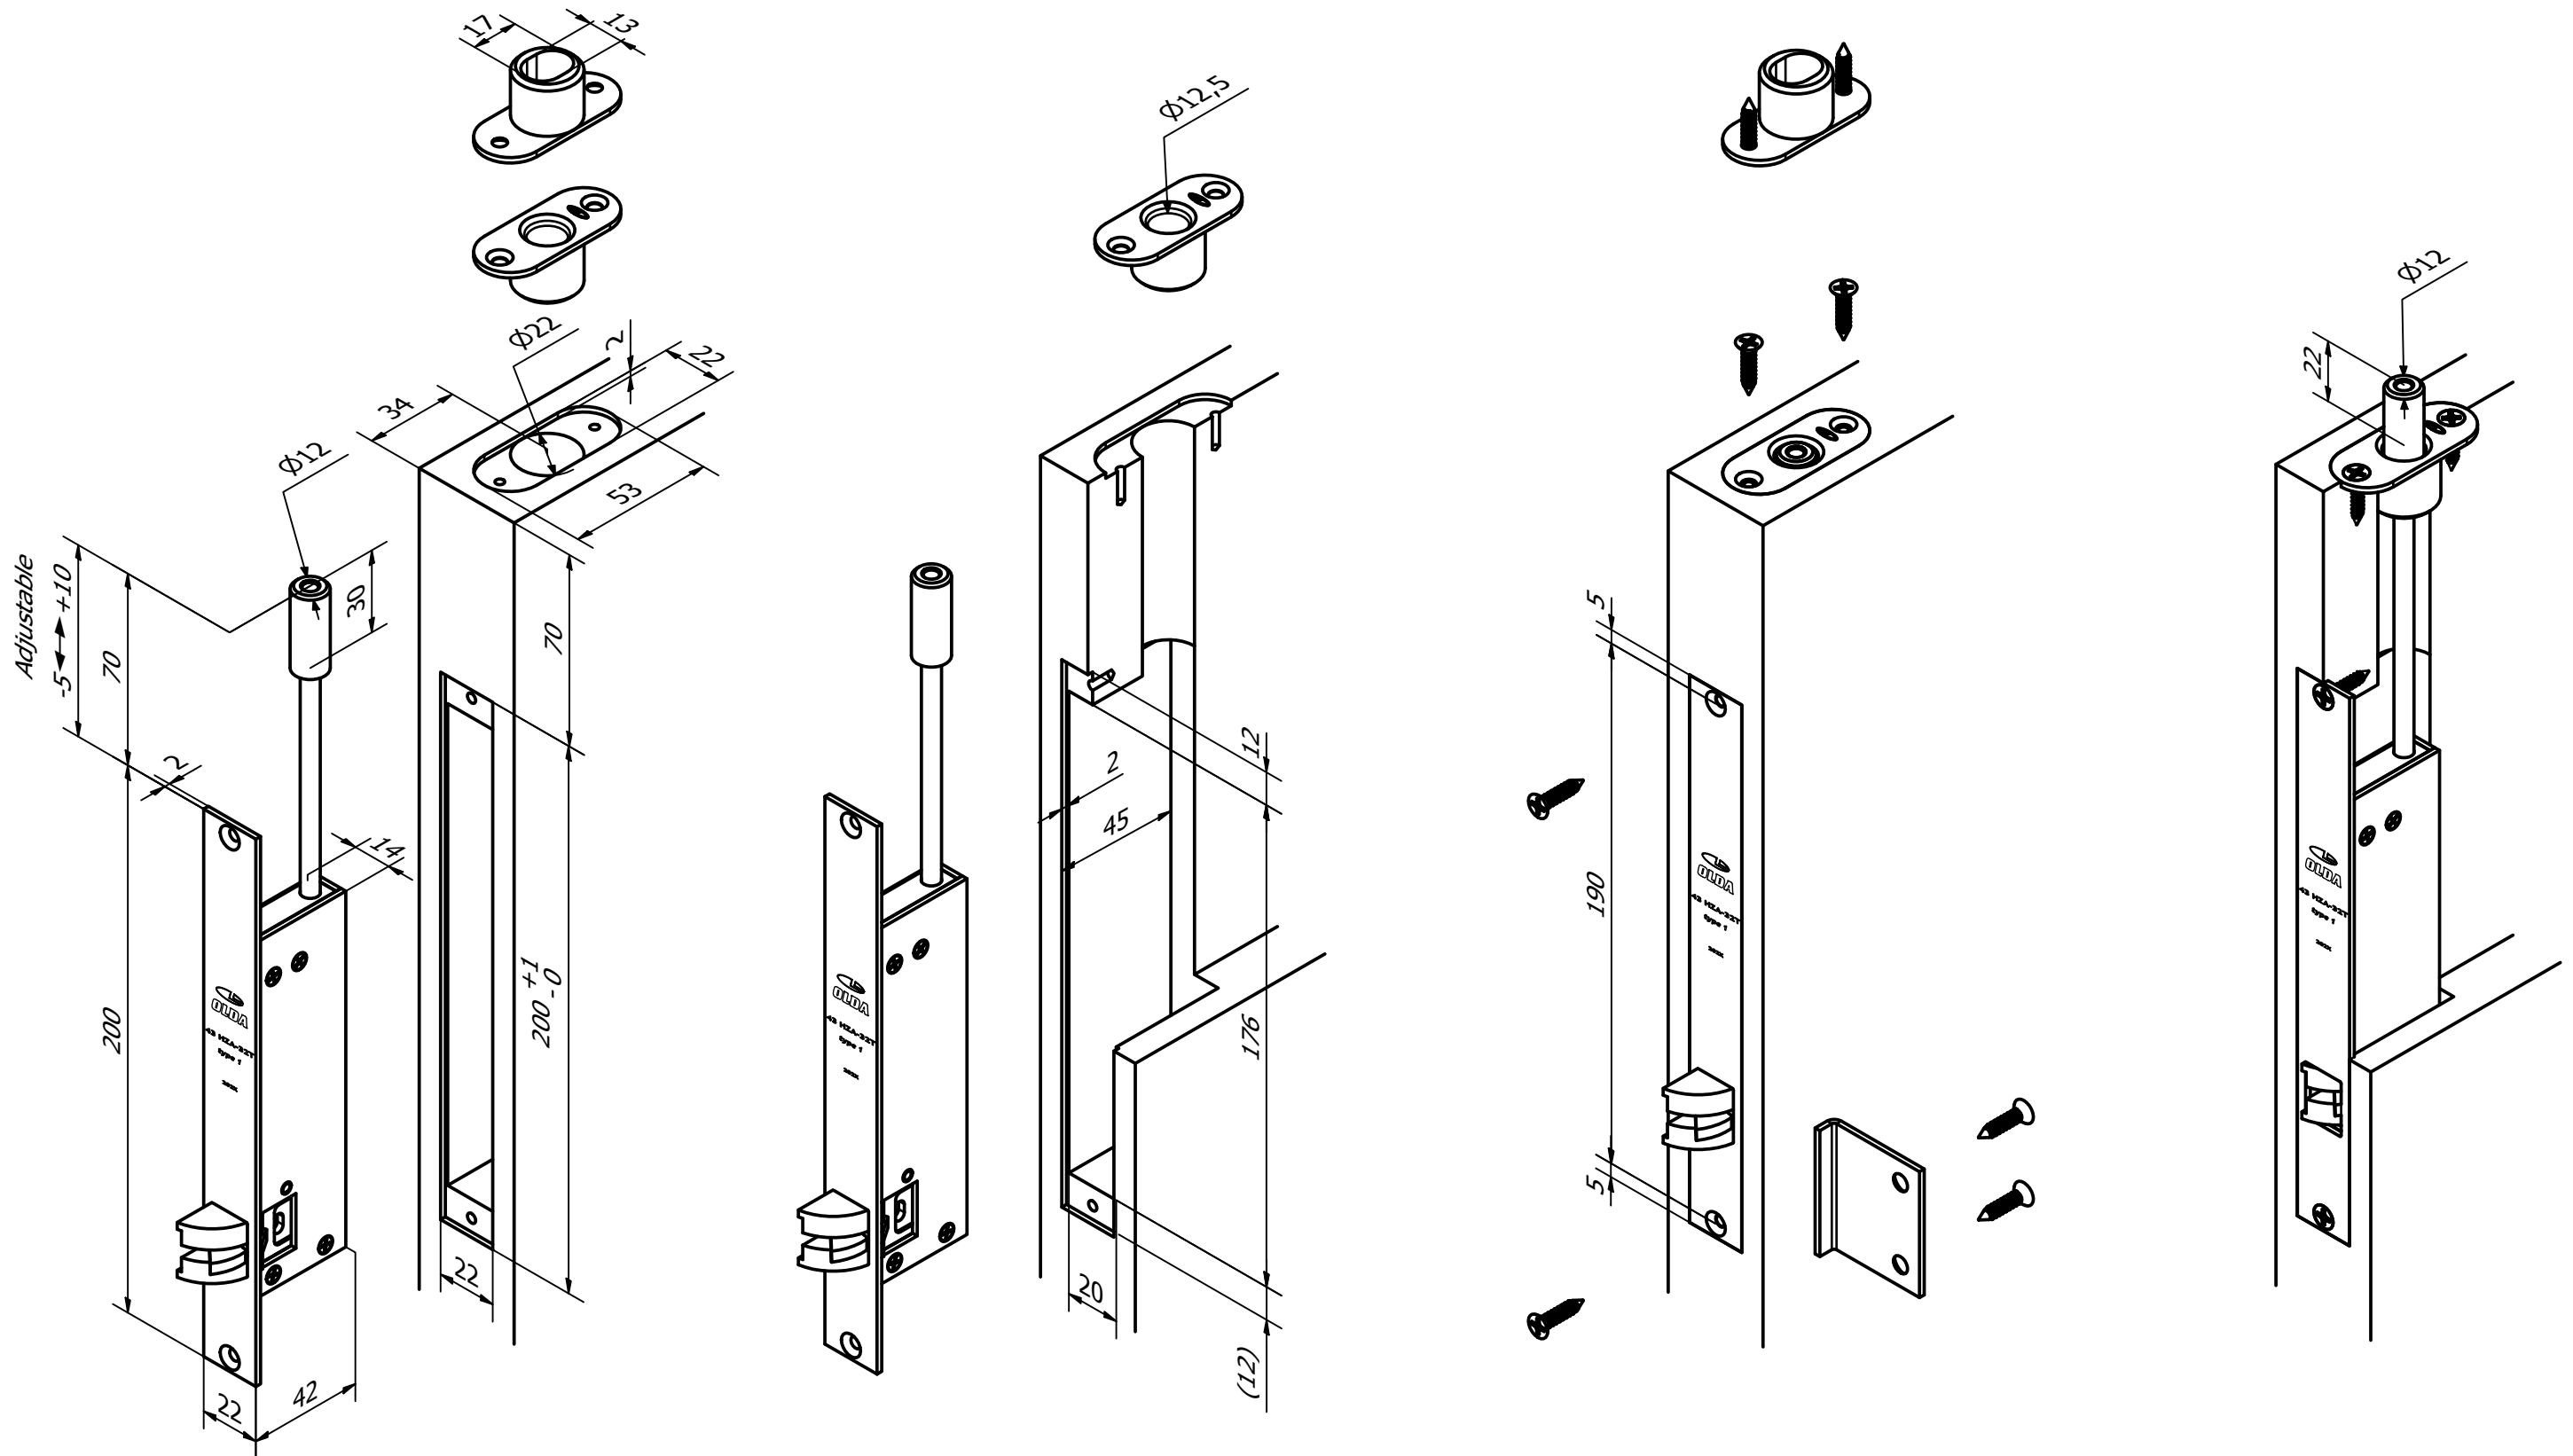

OLDA 43 HZA-32T - type 1 - automatic flush bolt - bolt 30 mm

mounting guide - internal fitting

10-043-1001	A	2023-09-19
-------------	---	------------