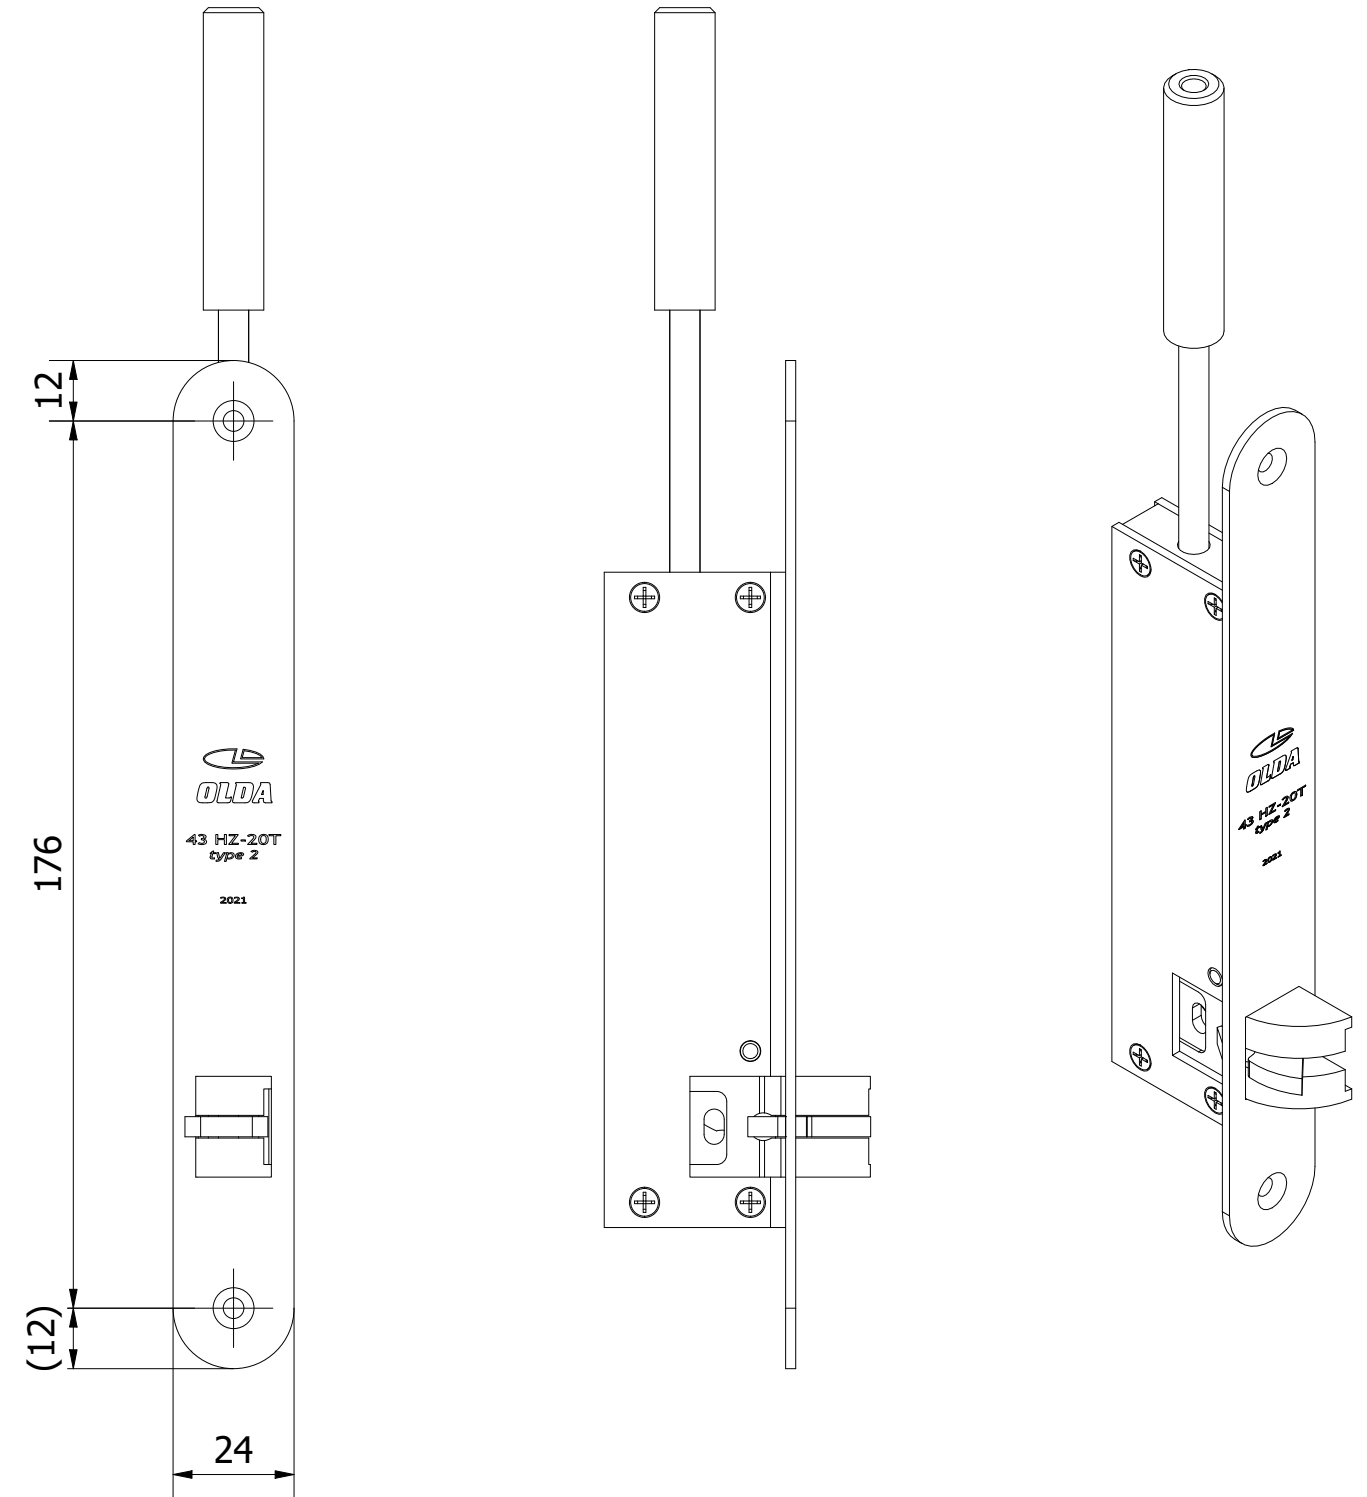

**OLDA 43 HZ-20T - type 2 - automatic flush bolt - bolt 60 mm**

dimension drawing

10-143-2002	A	2021-10-04
-------------	---	------------