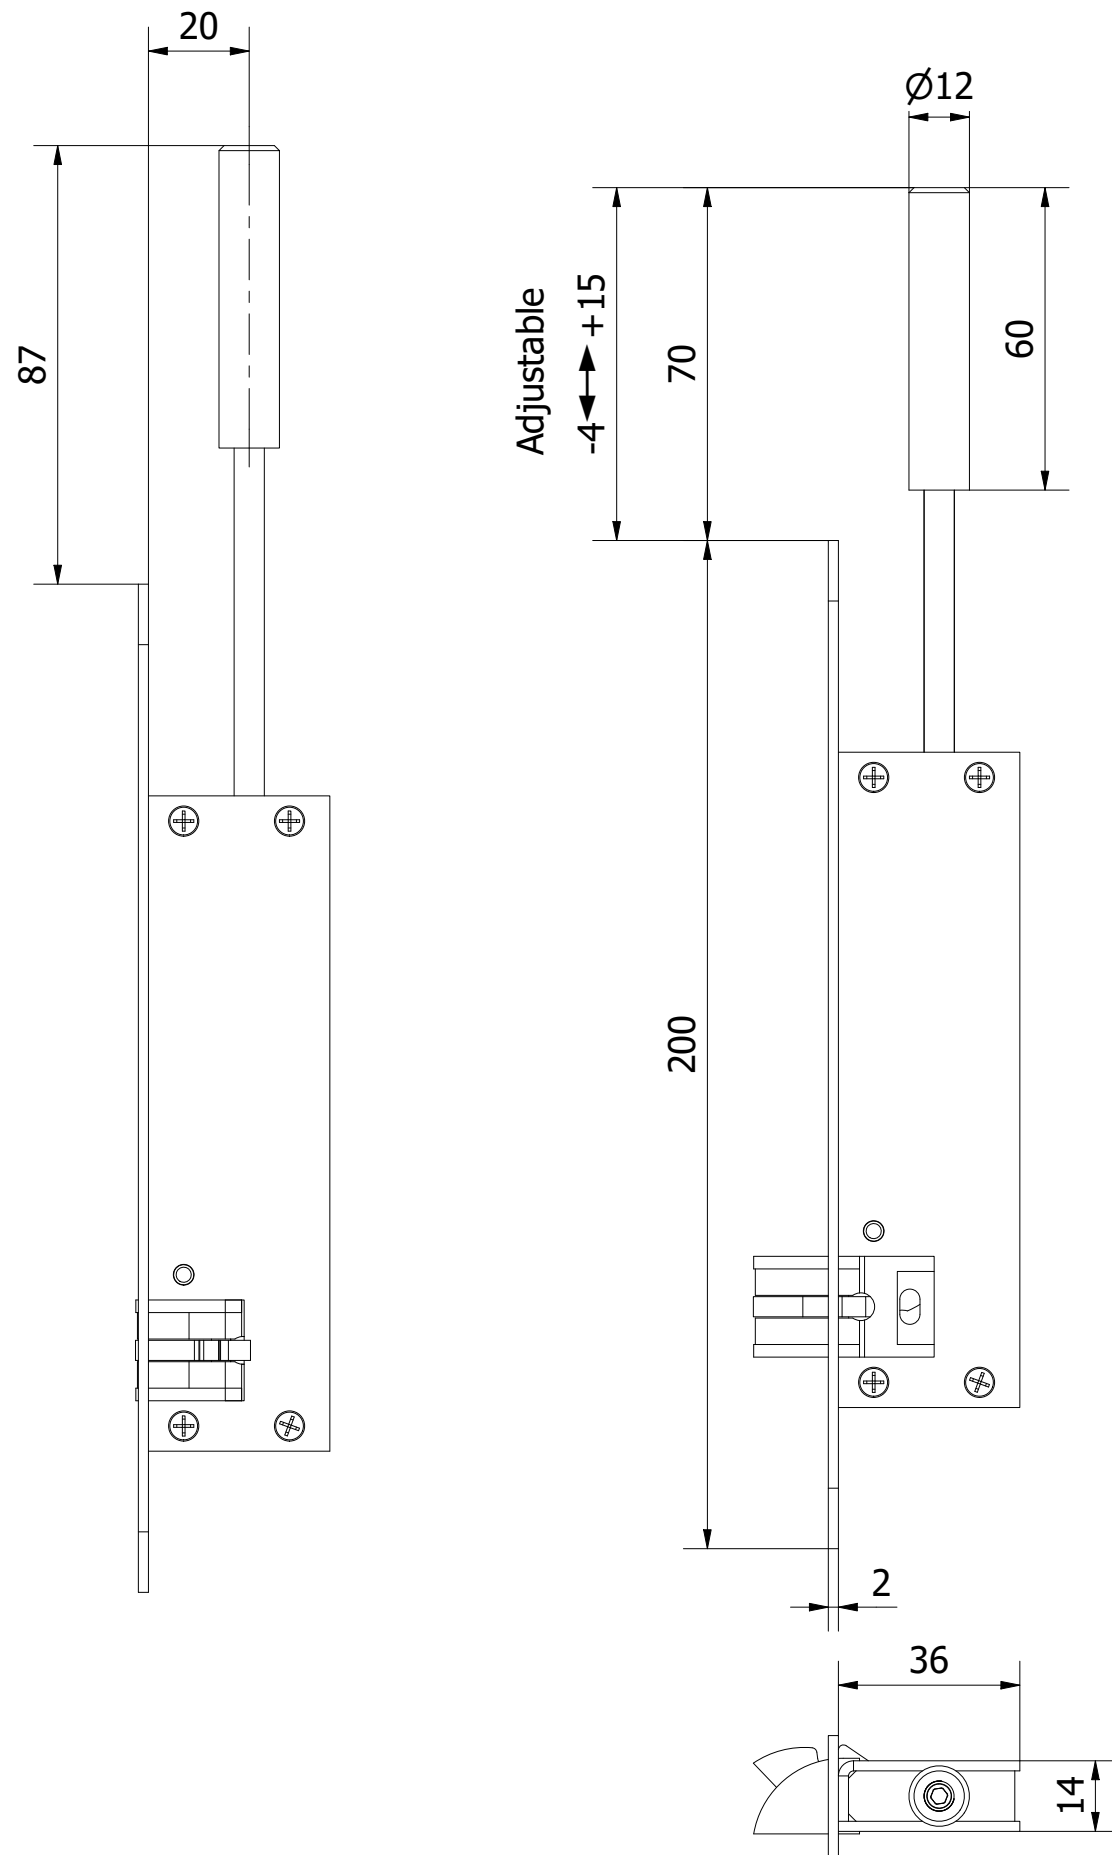

**OLDA 43 HZ-20T - type 2 - automatic flush bolt - bolt 60 mm**

dimension drawing

10-143-2002	A	2021-10-04
-------------	---	------------