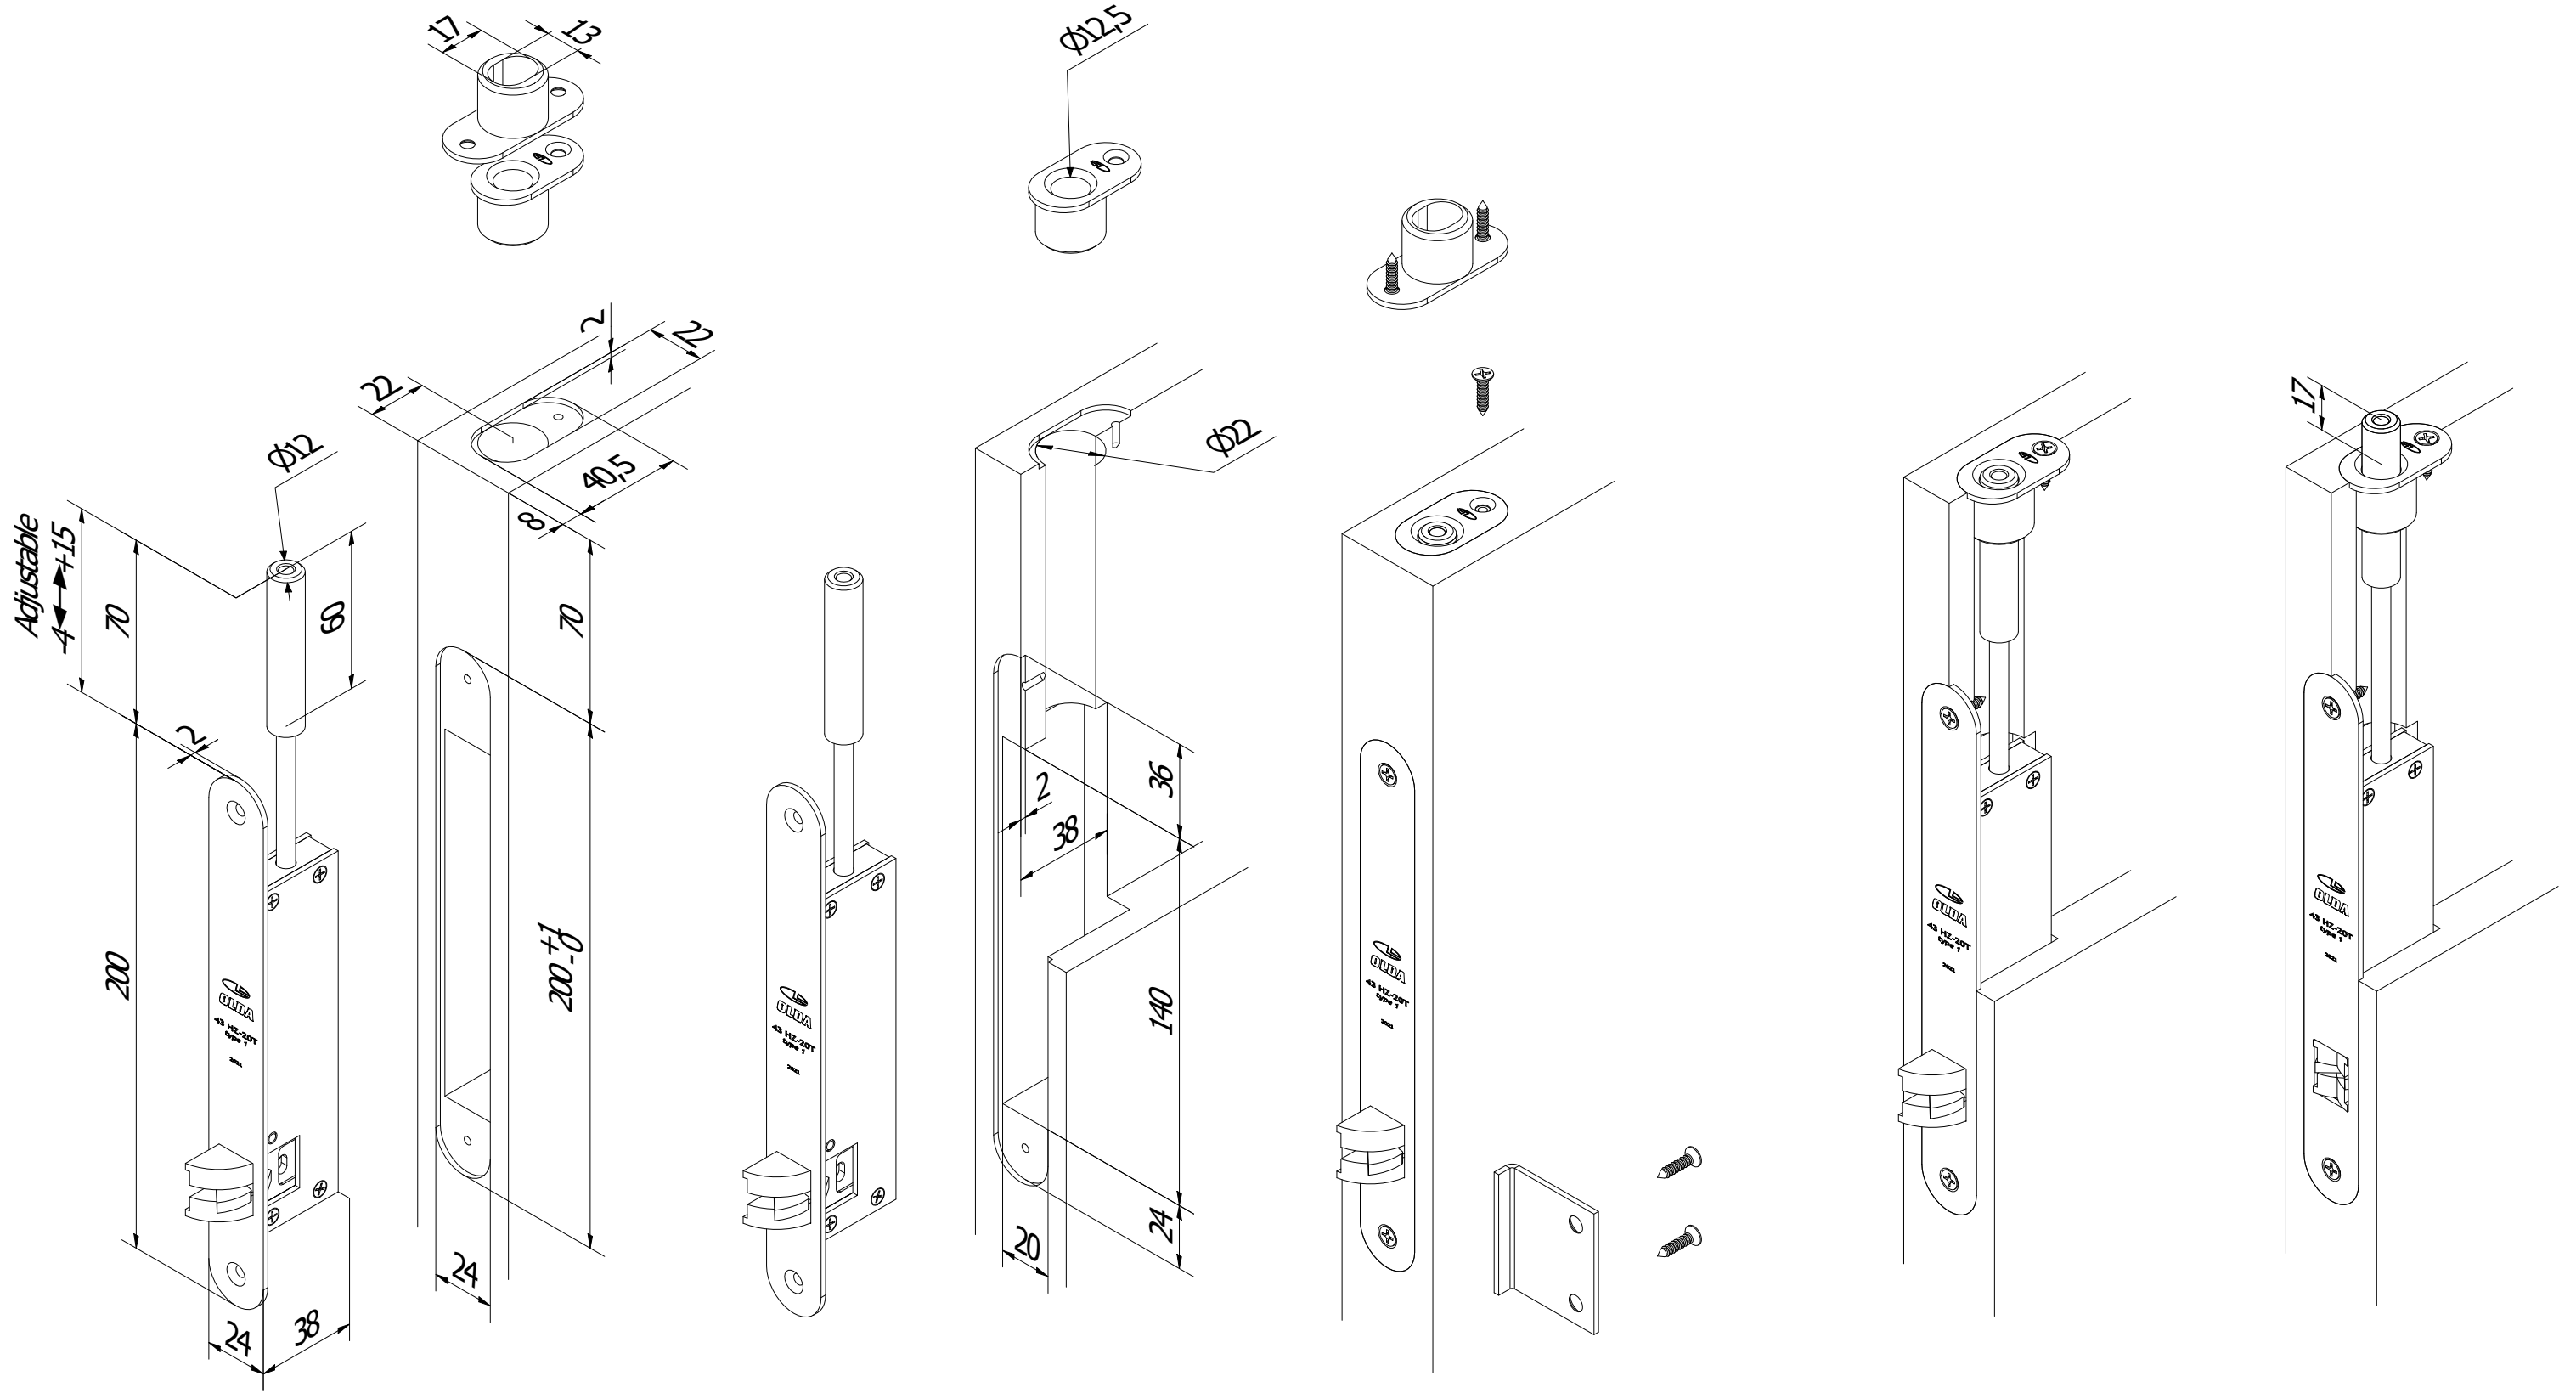

OLDA 43 HZ-20T - type 1 - automatic flush bolt - bolt 60 mm

mounting guide - internal fitting drawing

<https://www.olda.com/en/fittings/automatic-flush-bolt-olda-43-hz-20t/>

10-143-1002	A	2021-10-06
-------------	---	------------