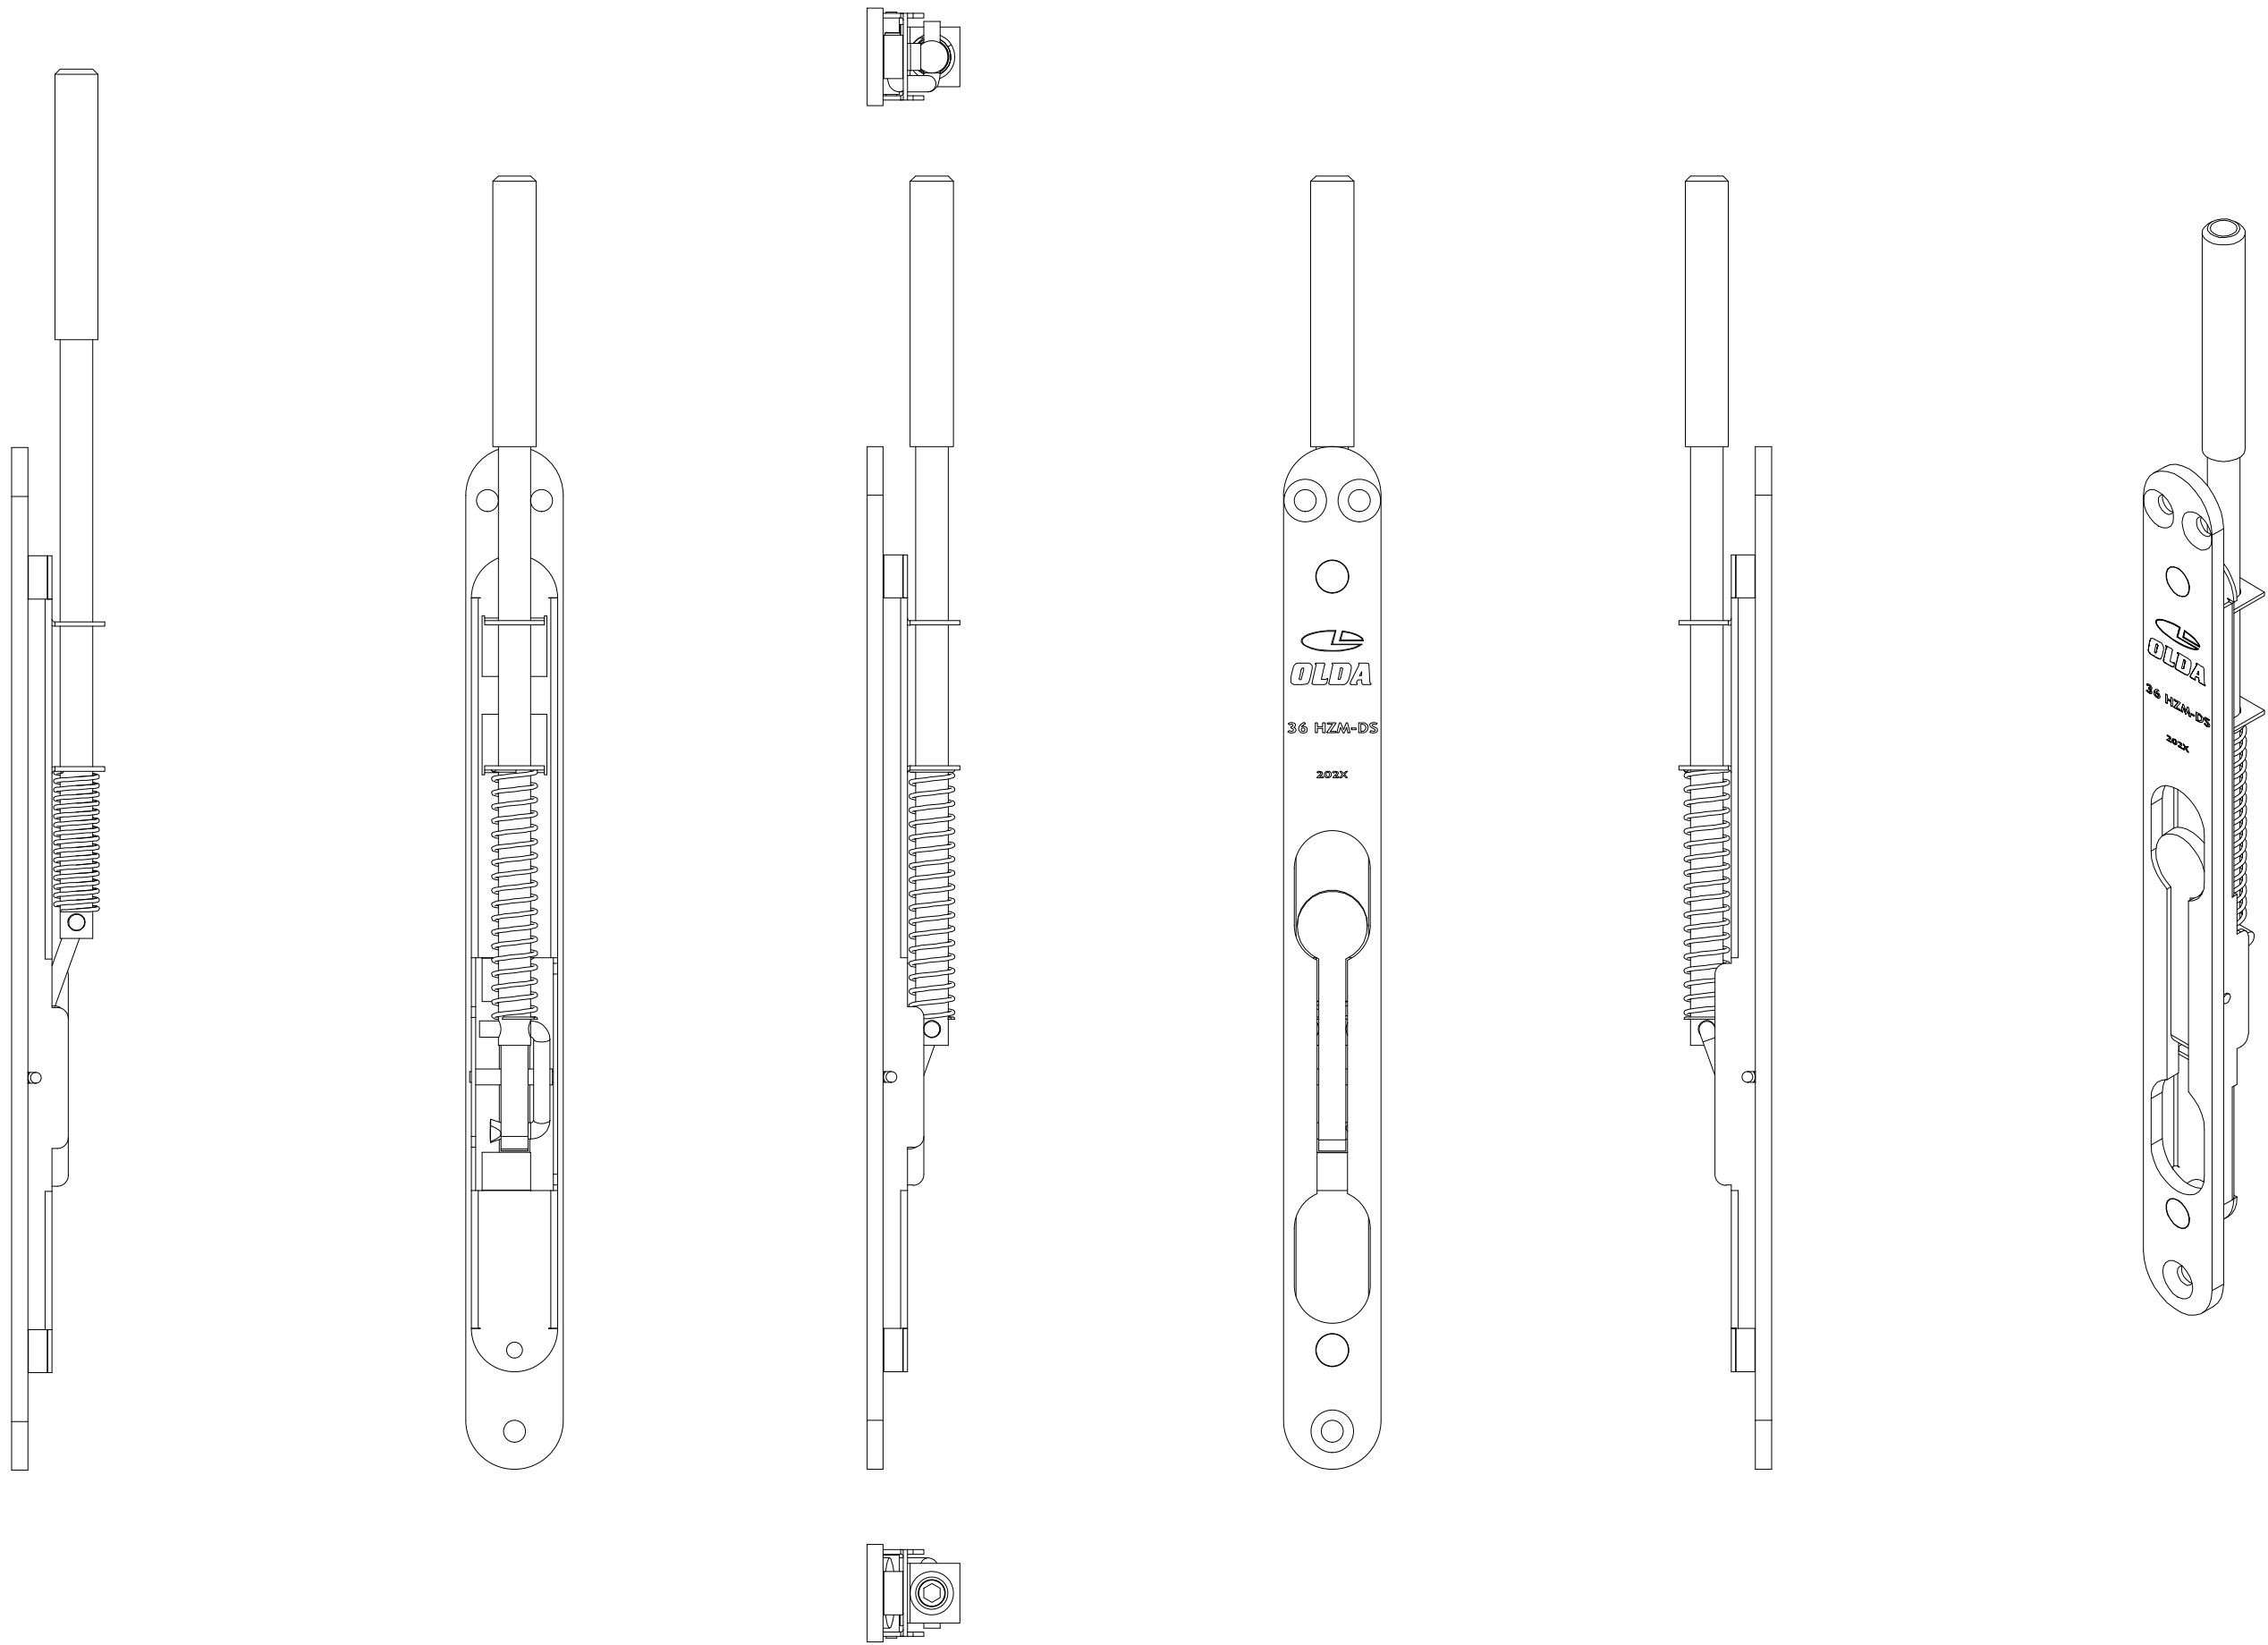

OLDA 36 HZM-DS - manual flush bolt

view drawing

11-136-0000	A	2022-03-04
-------------	---	------------