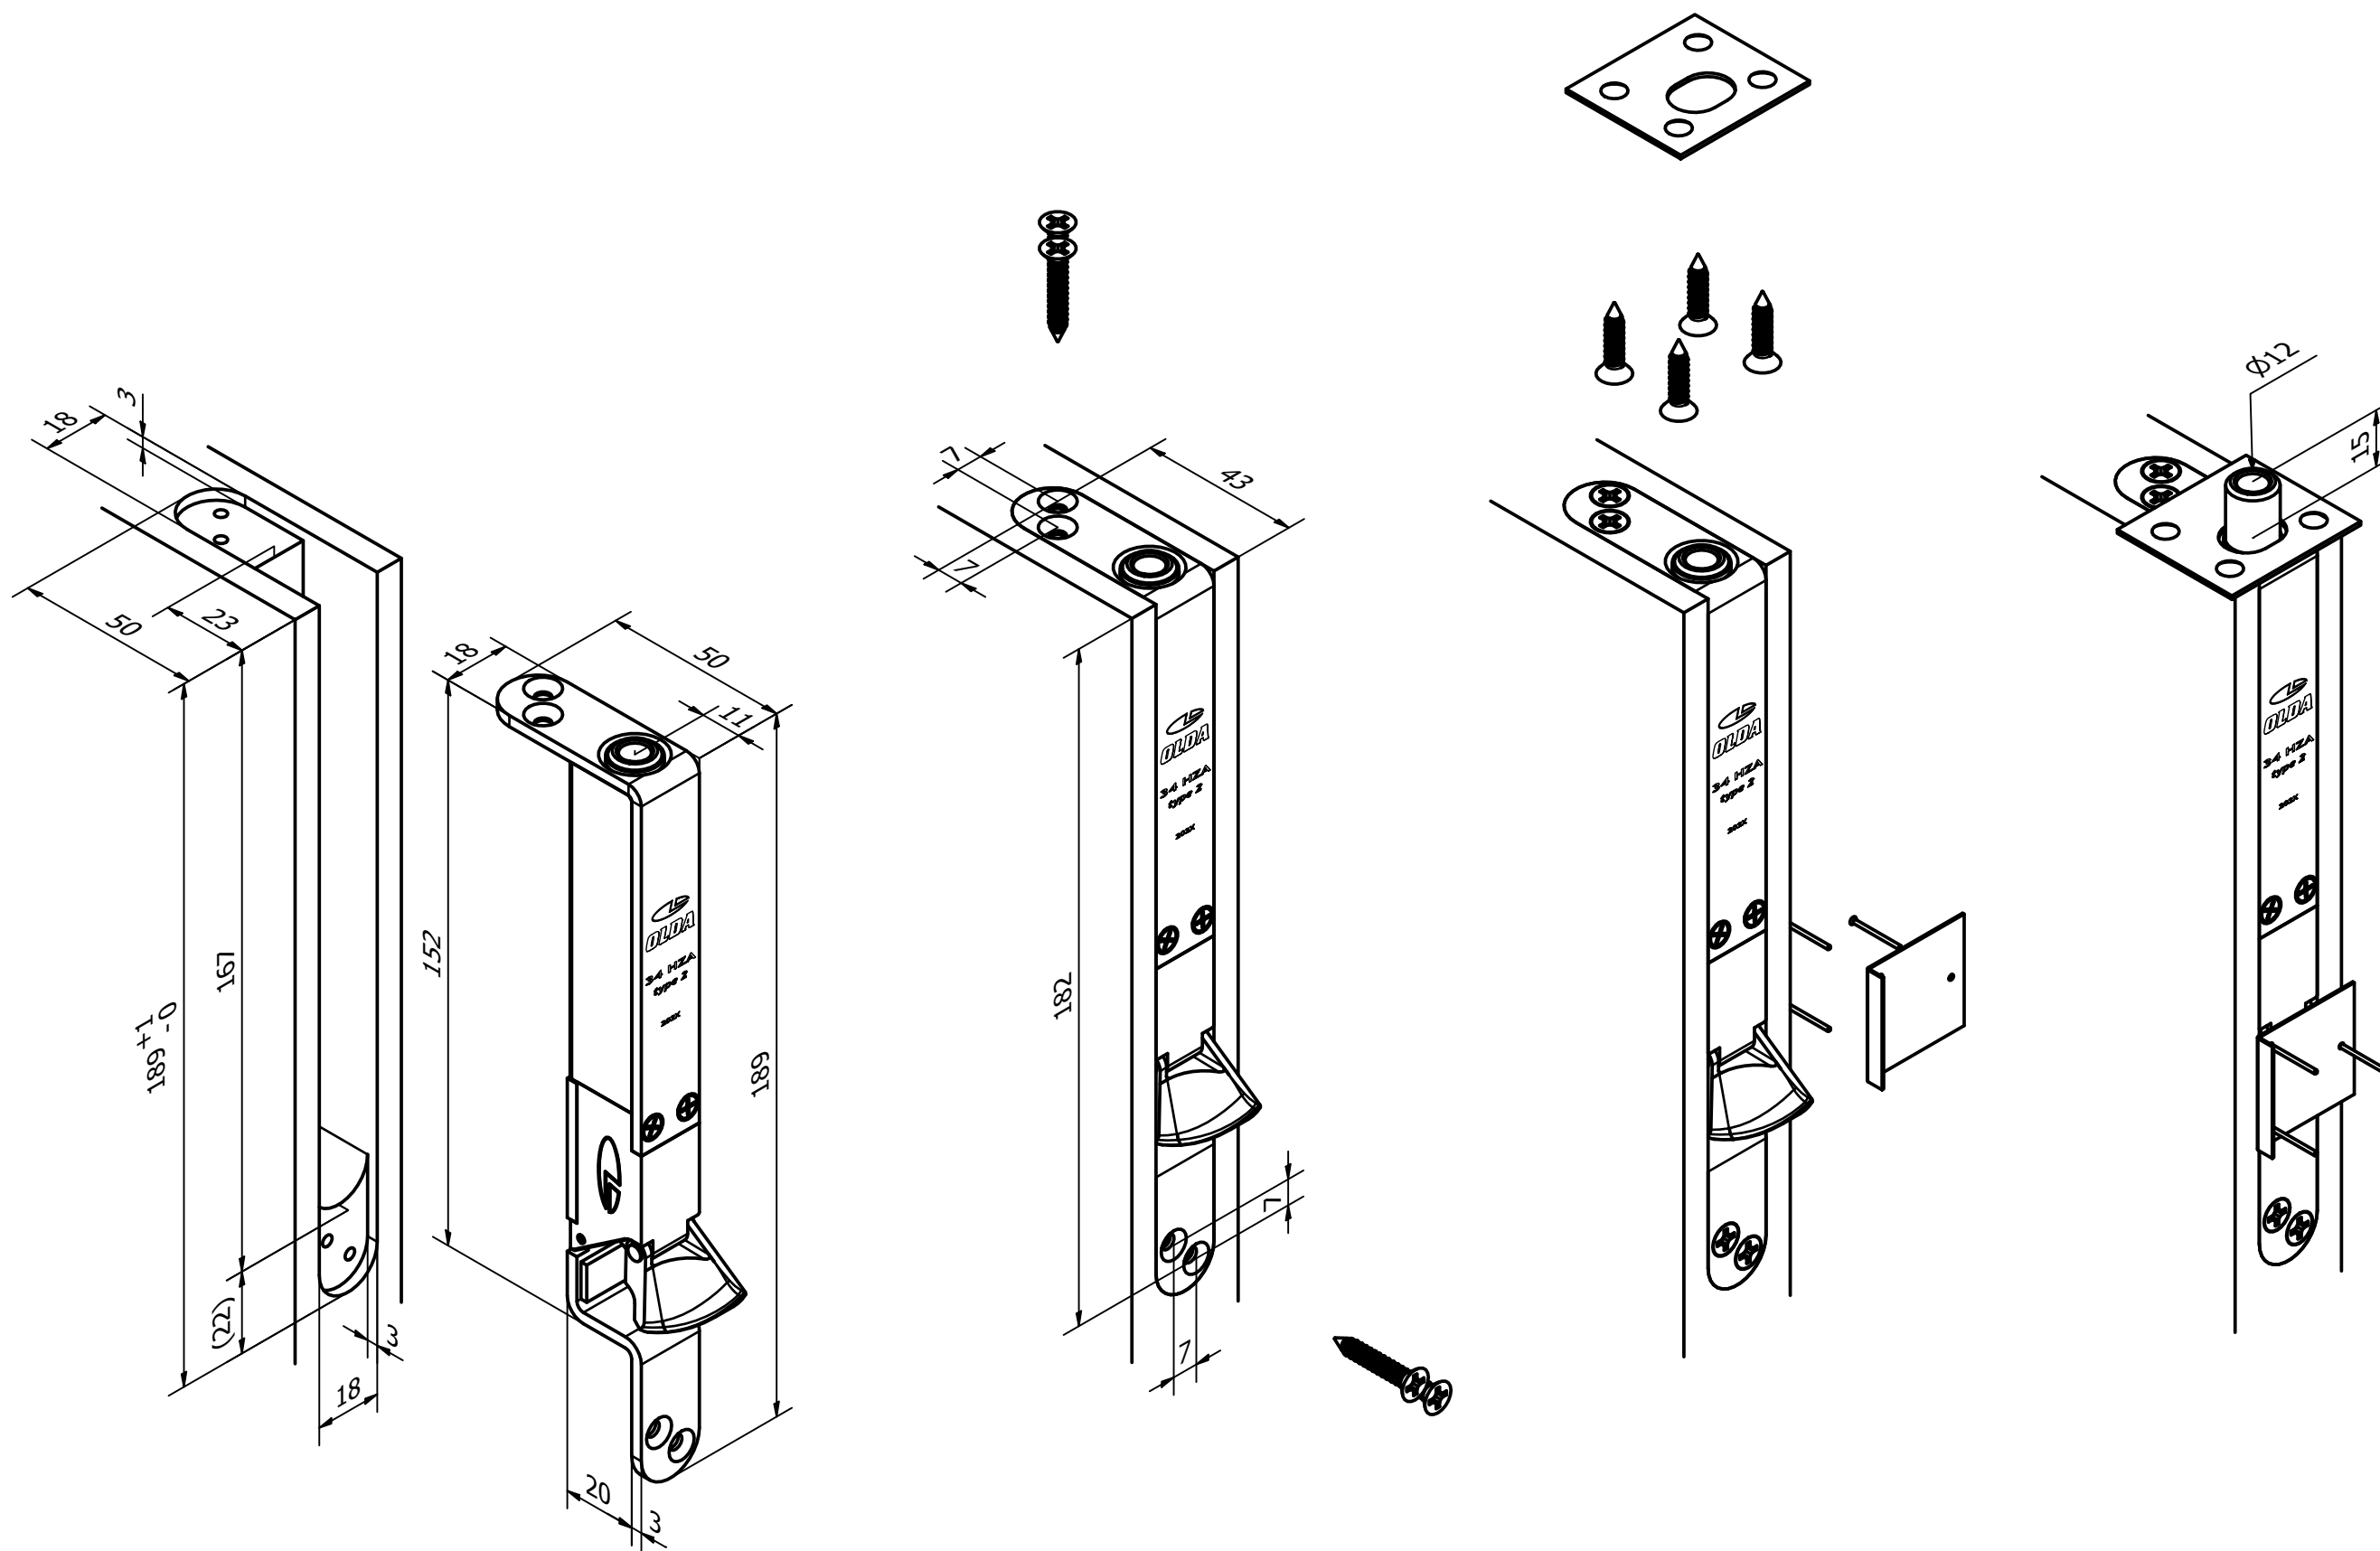

OLDA 34 HZA - type 2 - automatic flush bolt

mounting guide - internal fitting

10-034-2000	C	2023-07-03
-------------	---	------------