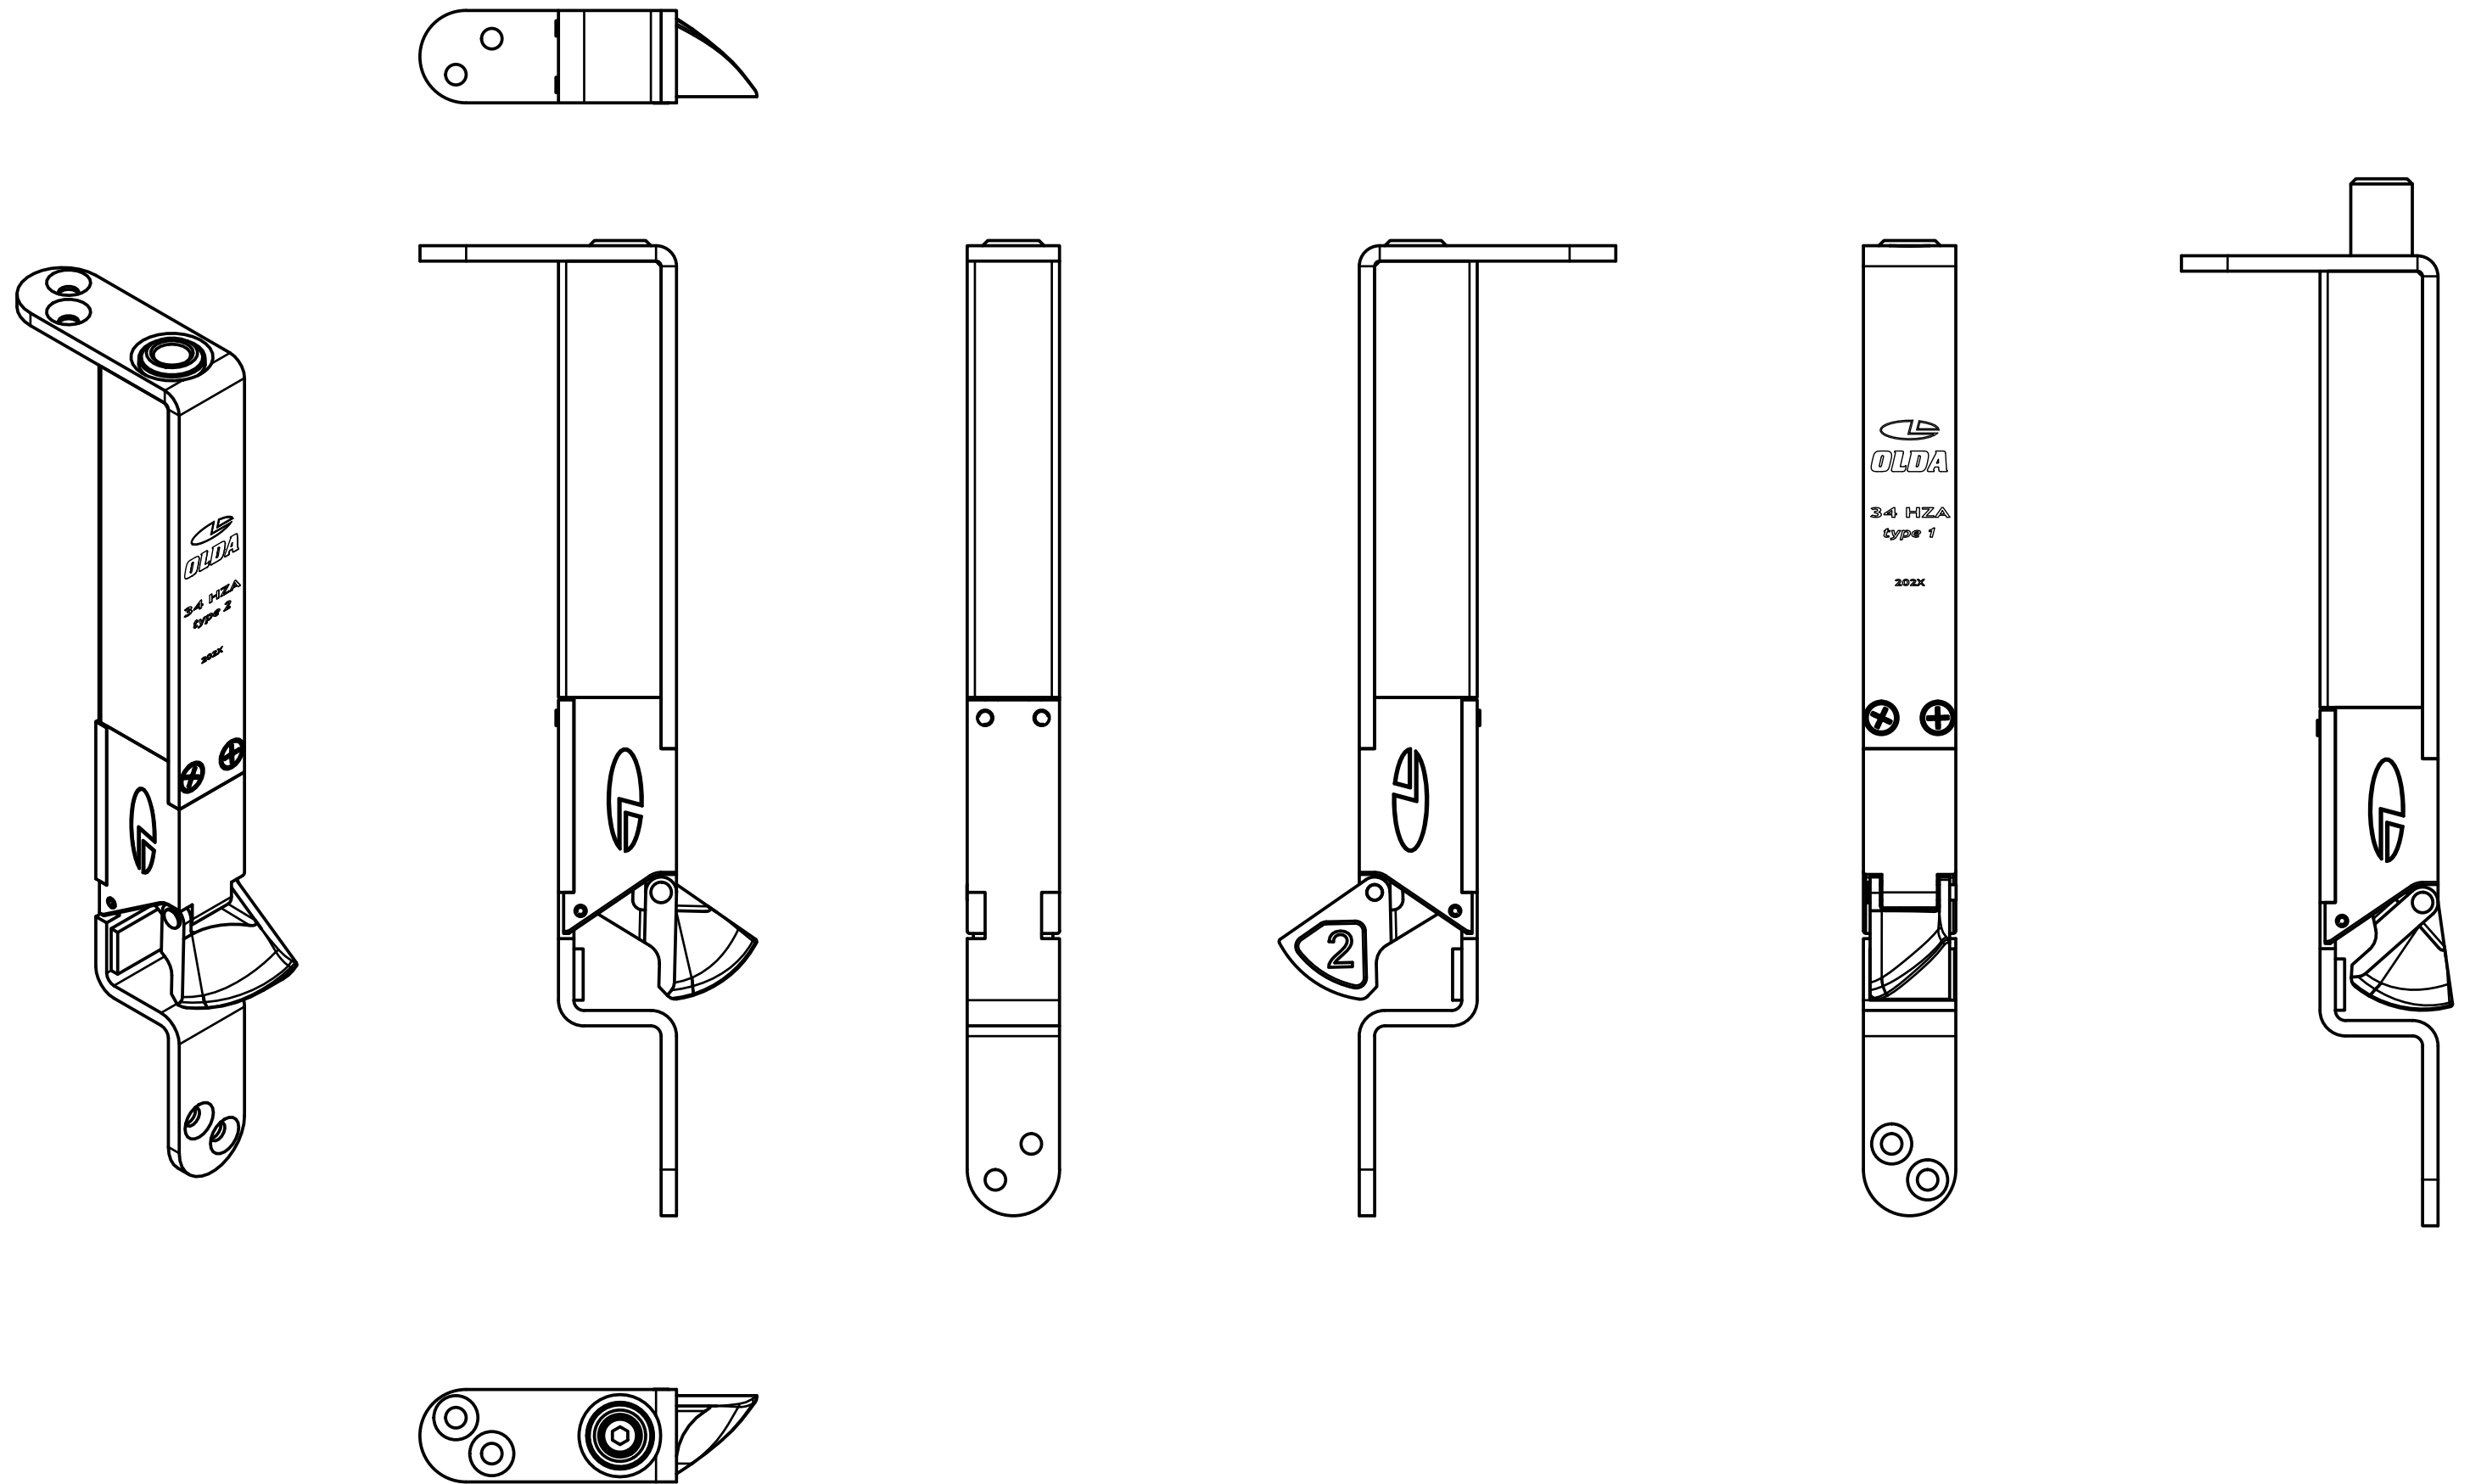

OLDA 34 HZA - type 2 - automatic flush bolt

view drawing

10-034-2000	C	2023-06-26
-------------	---	------------