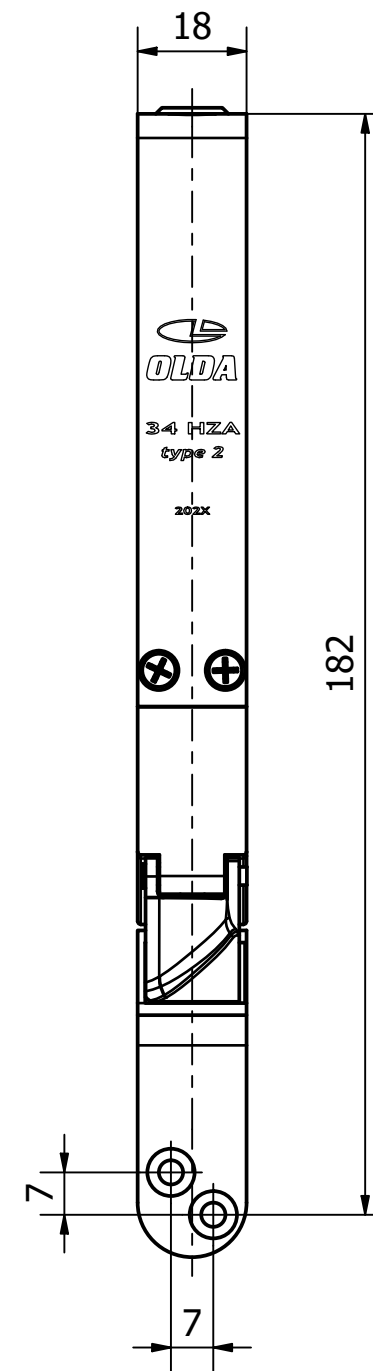

# OLDA 34 HZA - type 2 - automatic flush bolt

dimension drawing

10-034-2000	C	2023-06-26
-------------	---	------------