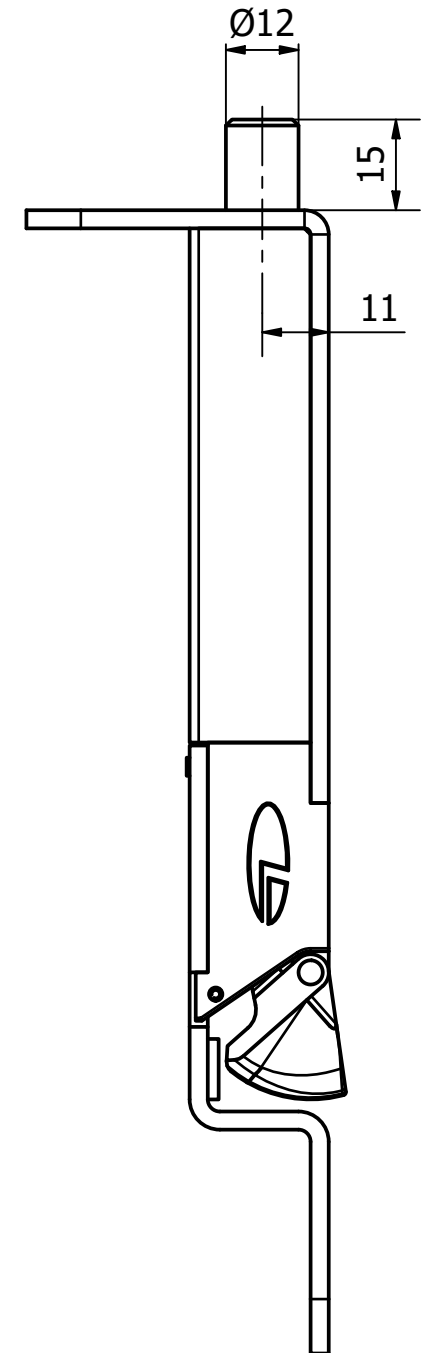

# OLDA 34 HZA - type 2 - automatic flush bolt

dimension drawing

10-034-2000	C	2023-06-26
-------------	---	------------