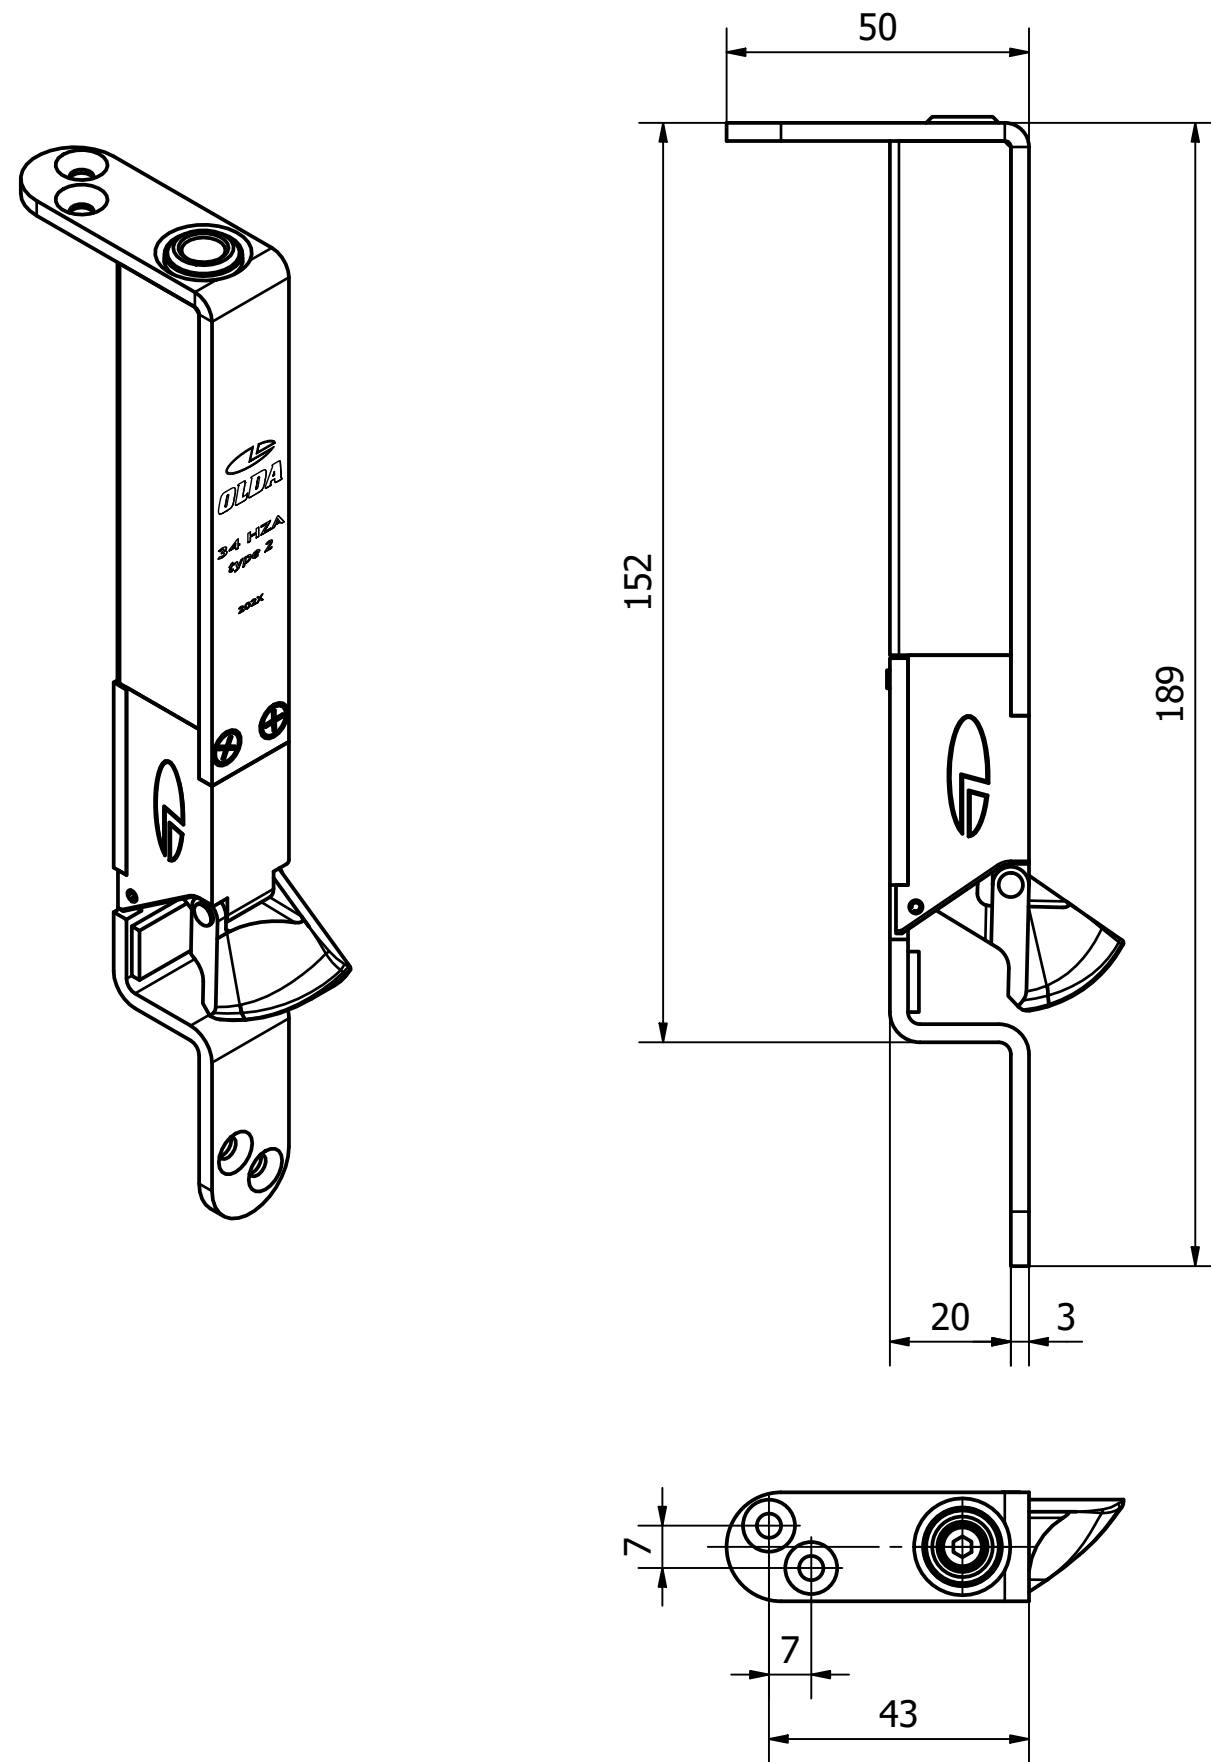

# OLDA 34 HZA - type 2 - automatic flush bolt

dimension drawing

10-034-2000	C	2023-06-26
-------------	---	------------