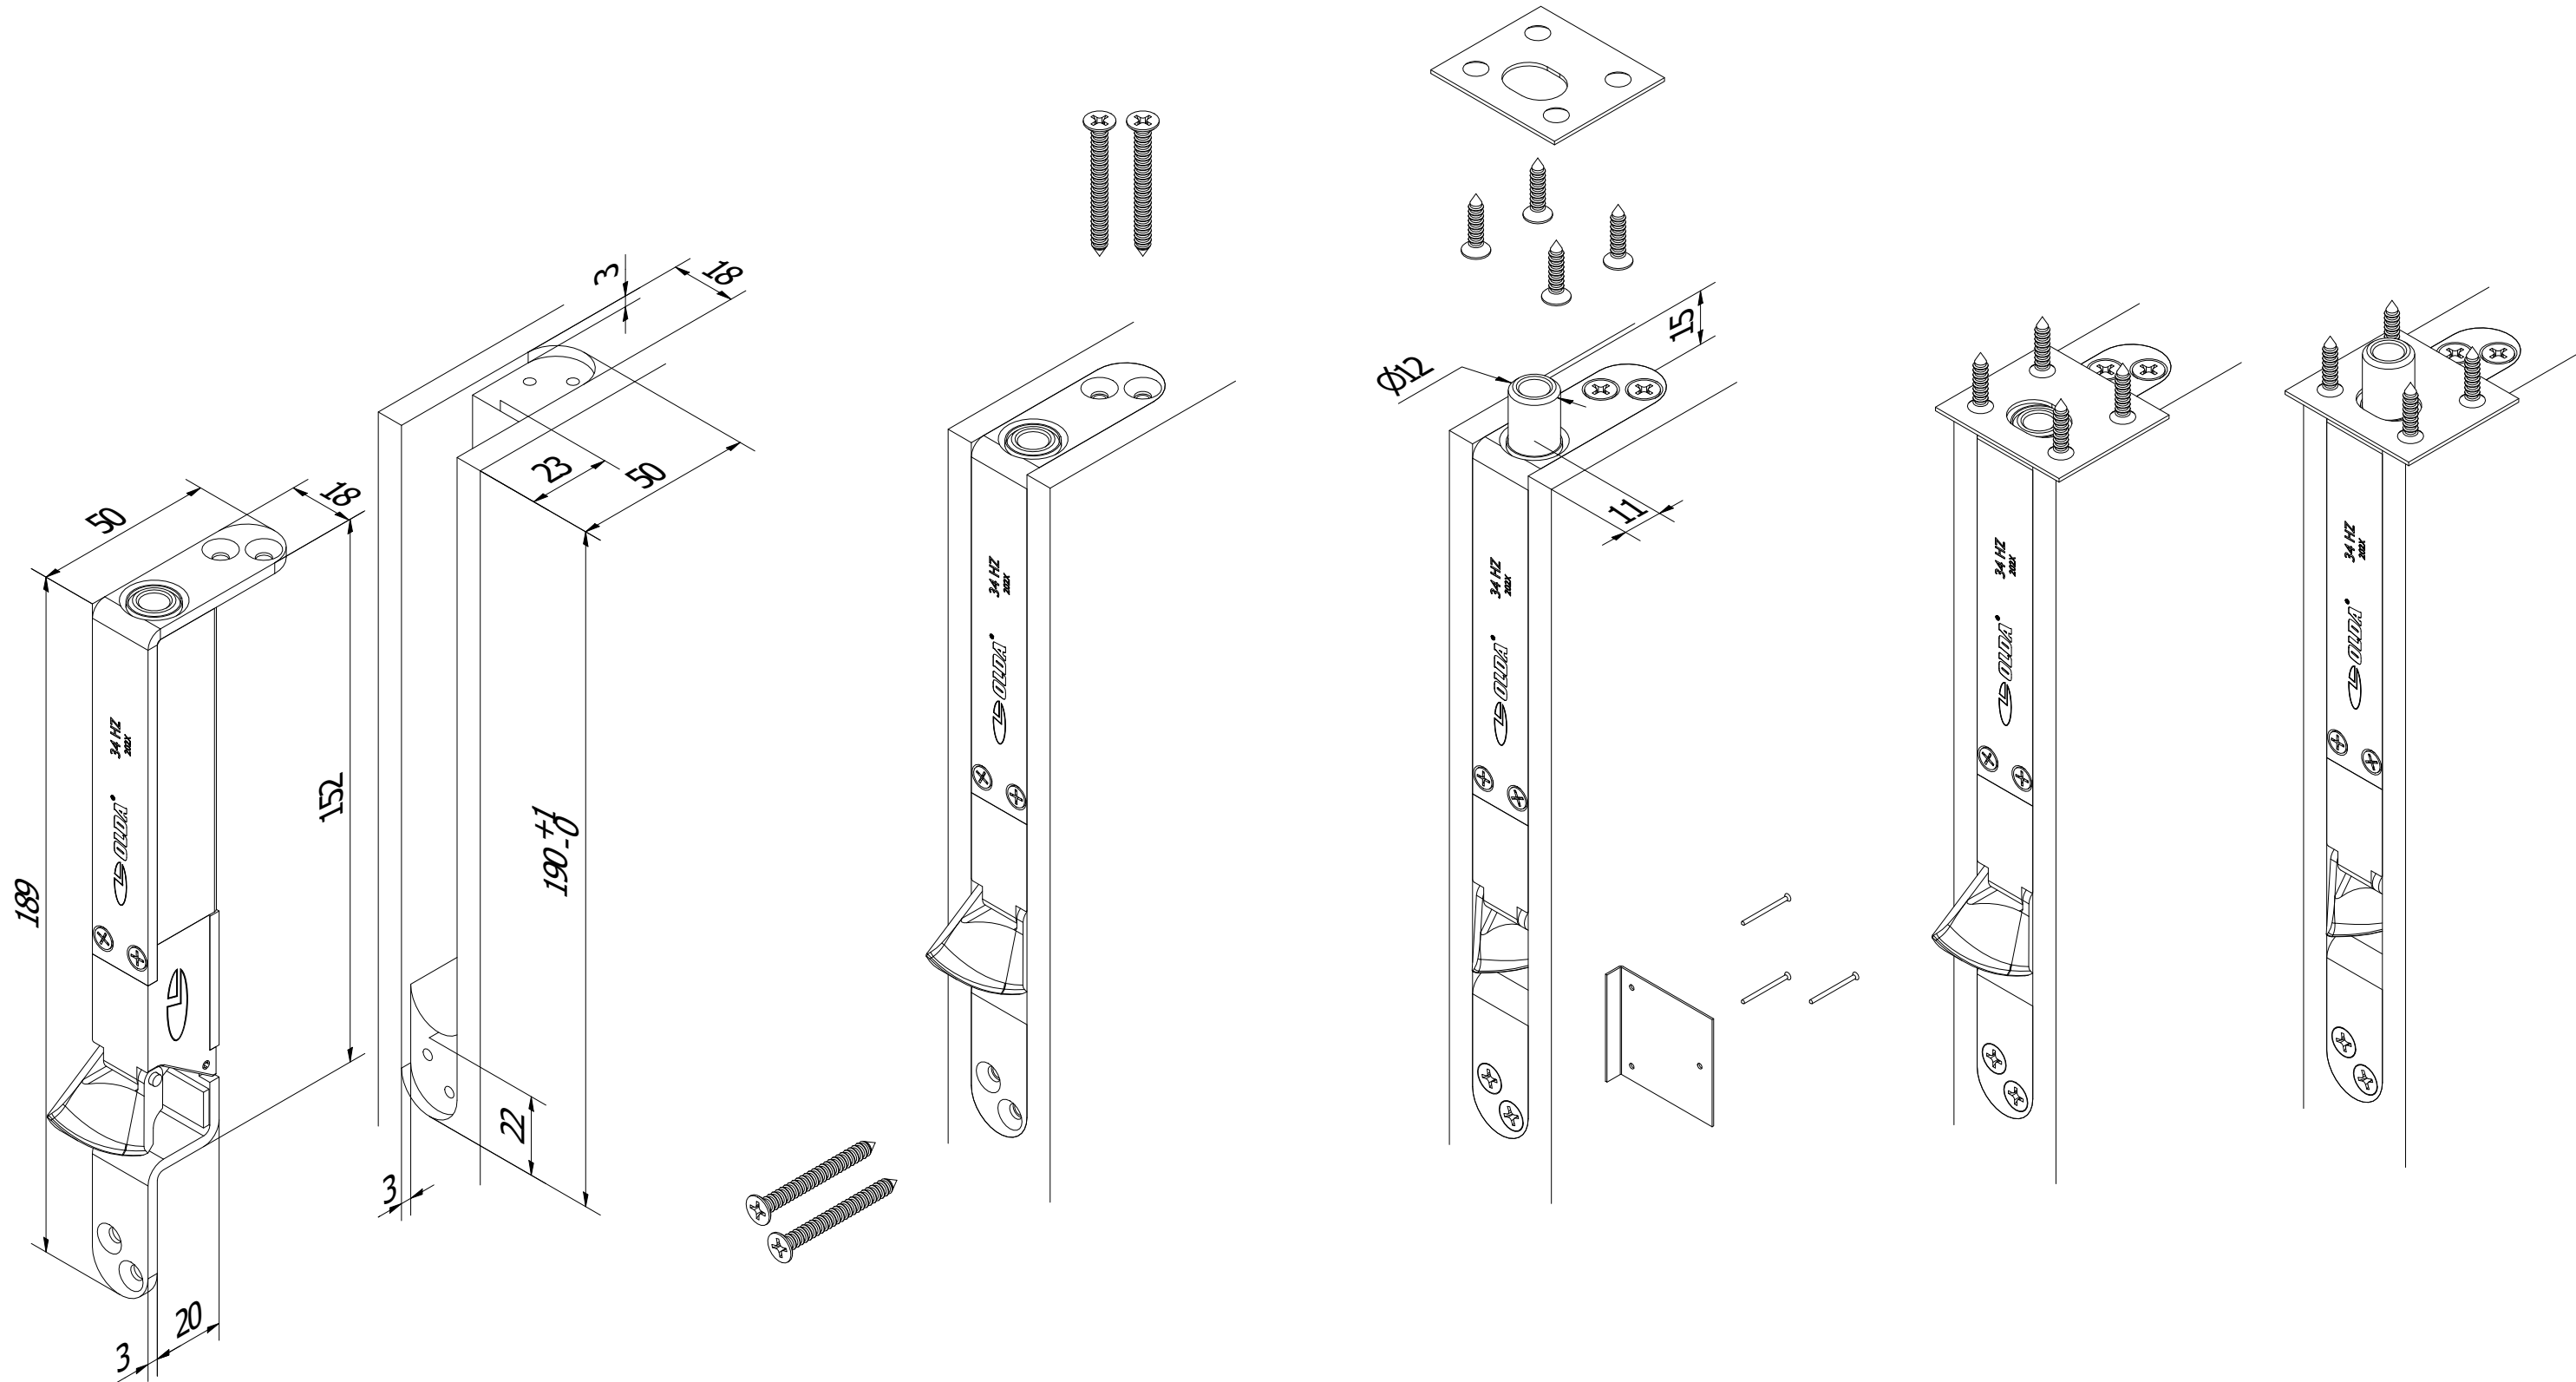

# OLDA 34 HZ - type 1 - automatic flush bolt

mounting guide - internal fitting drawing

10-034-1000	C	2021-05-17
-------------	---	------------