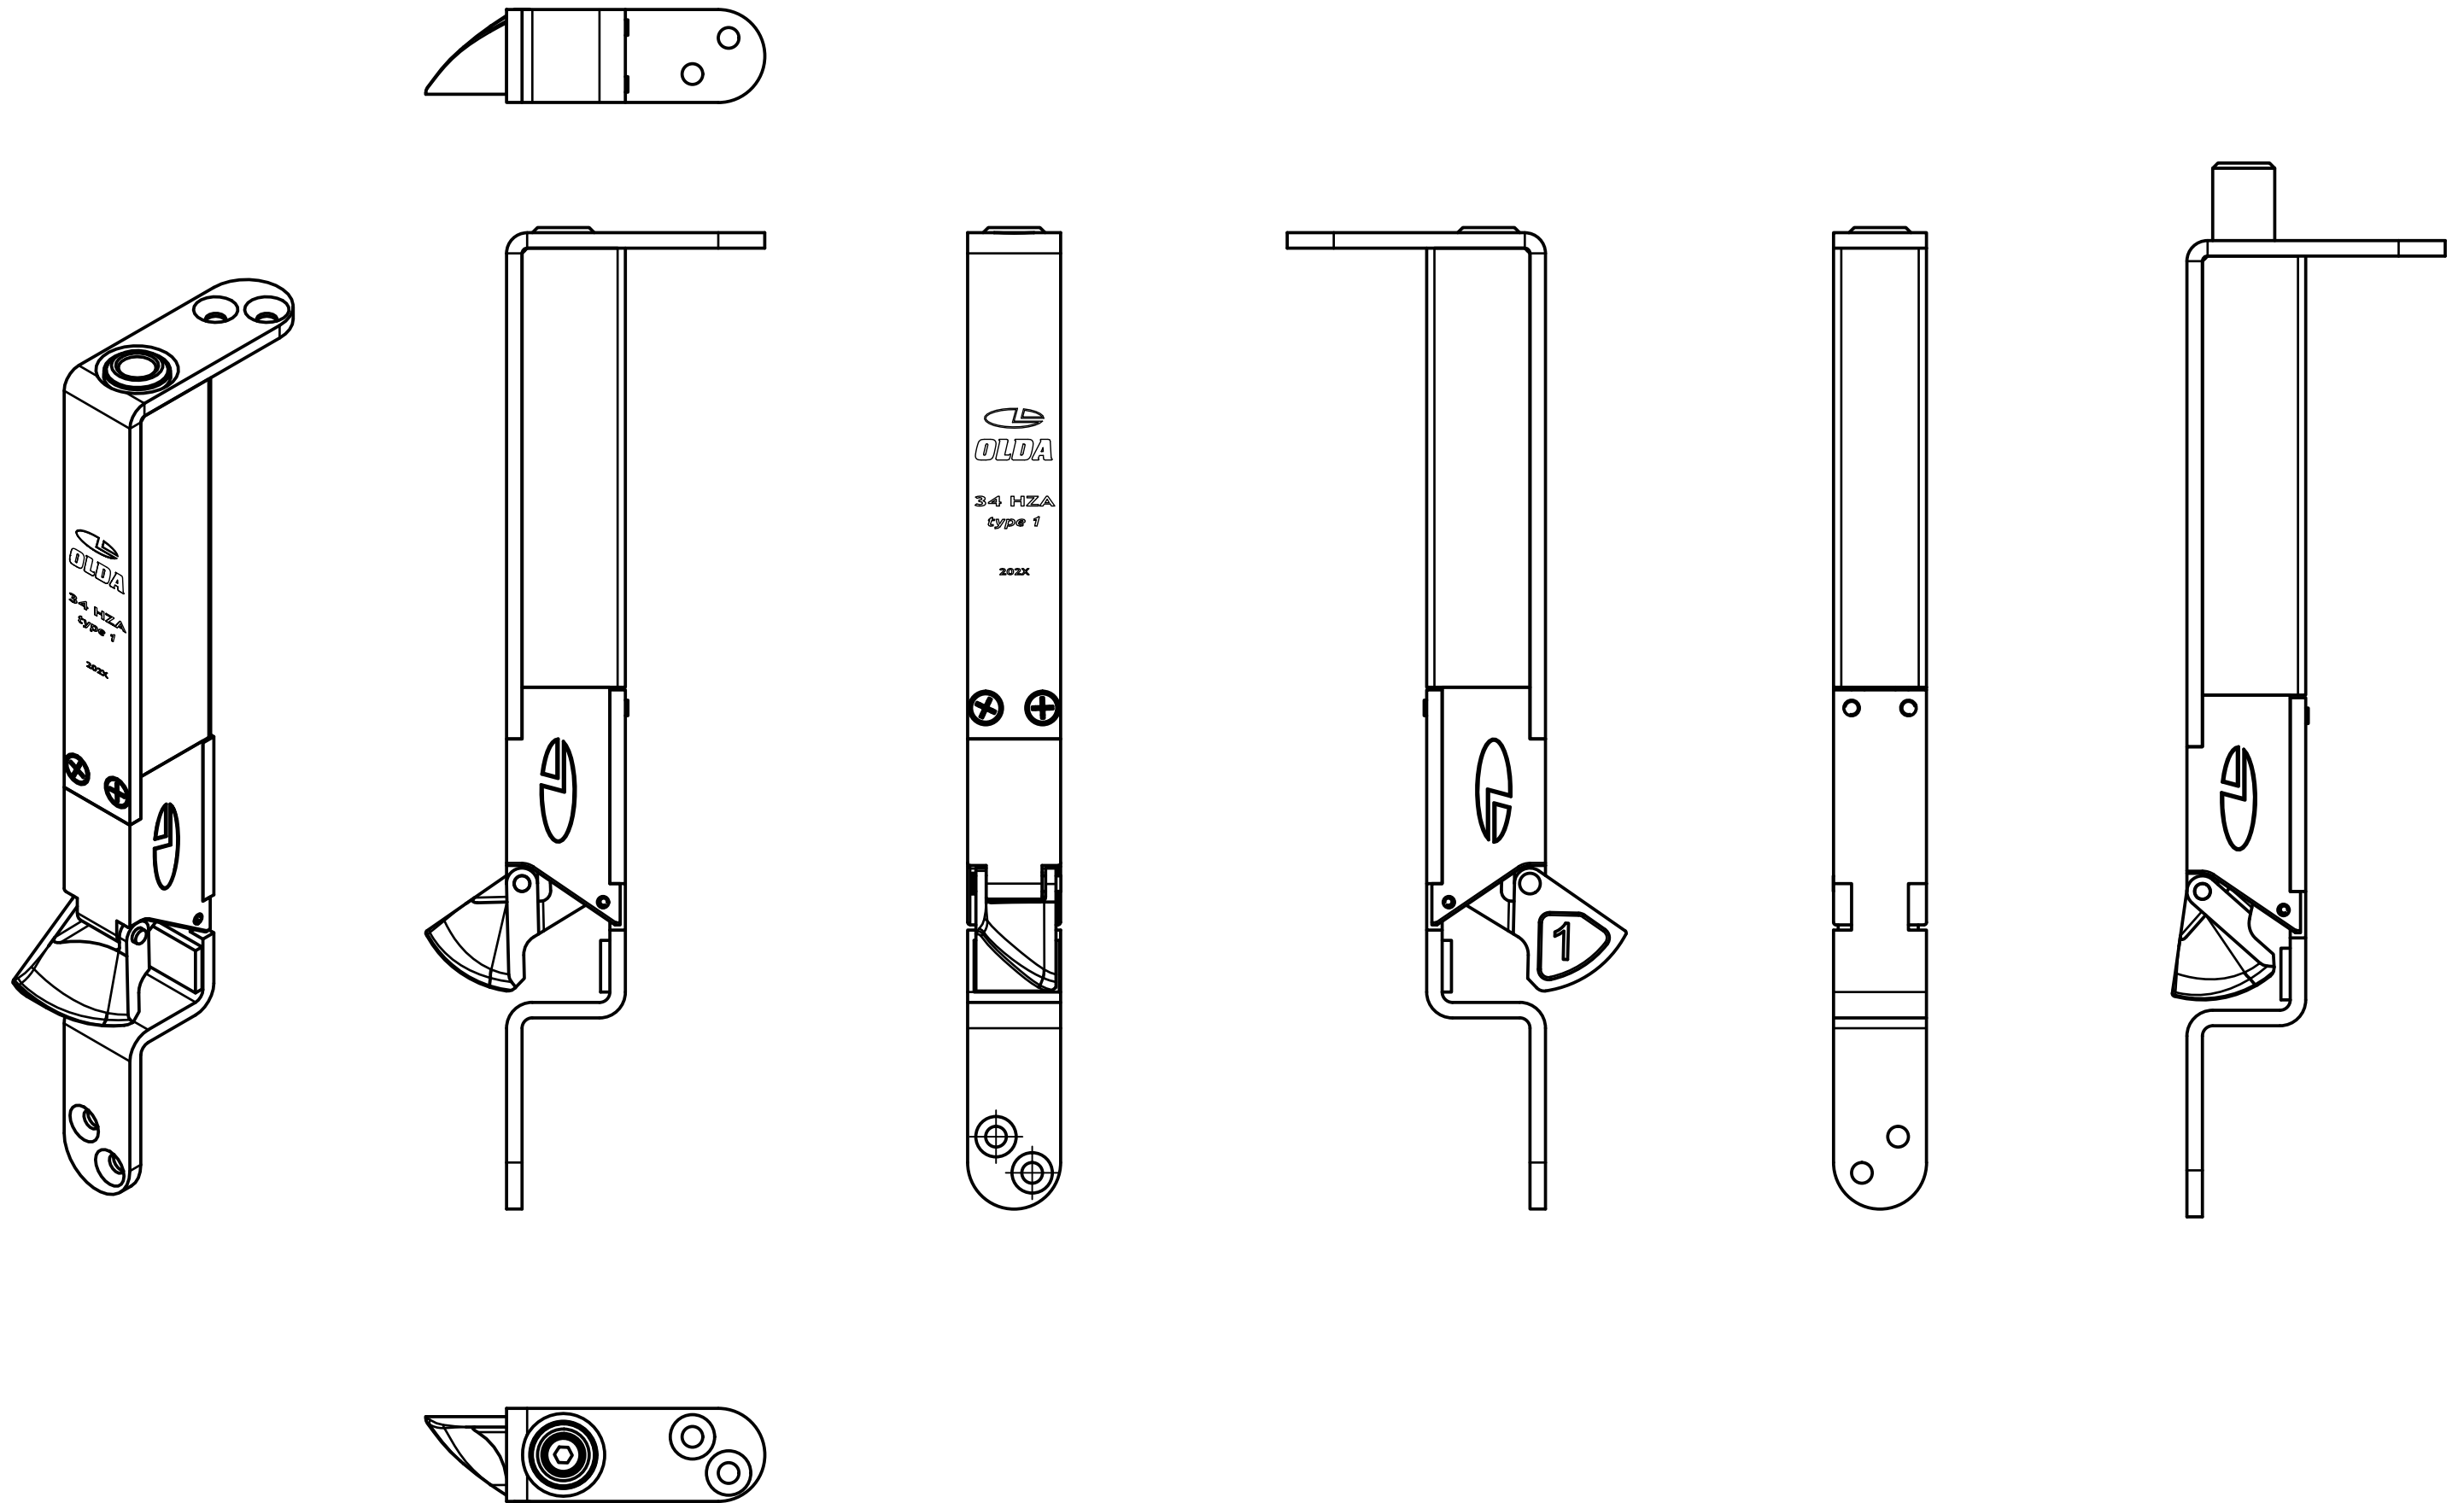

OLDA 34 HZA - type 1 - automatic flush bolt

view drawing

10-034-1000	C	2023-07-03
-------------	---	------------