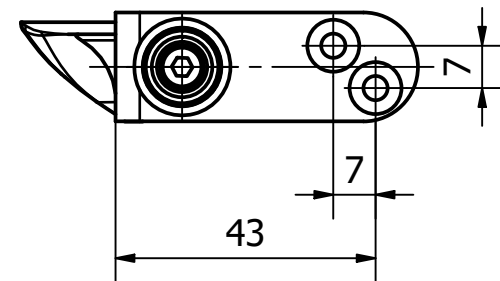

OLDA 34 HZA - type 1 - automatic flush bolt

dimension drawing

10-034-1000	C	2023-06-27
-------------	---	------------