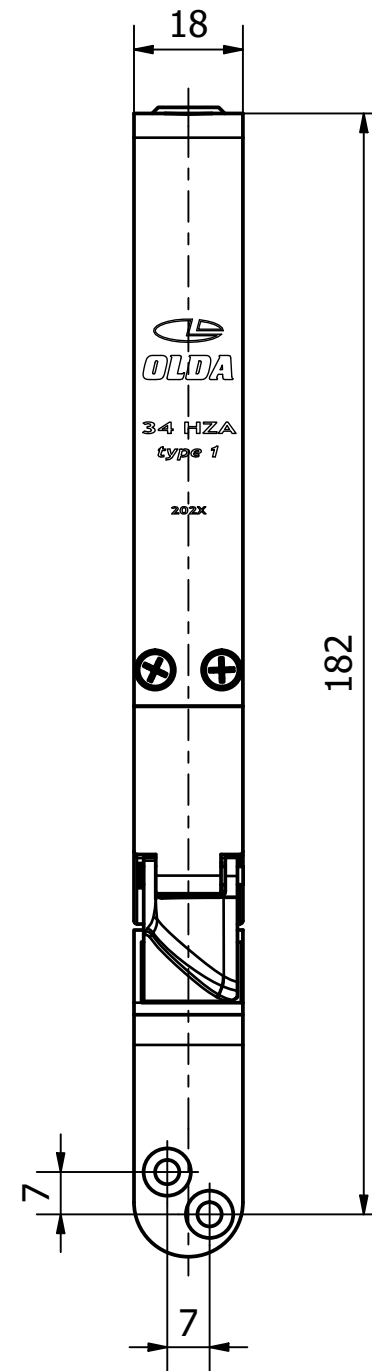

OLDA 34 HZA - type 1 - automatic flush bolt

dimension drawing

10-034-1000	C	2023-06-27
-------------	---	------------