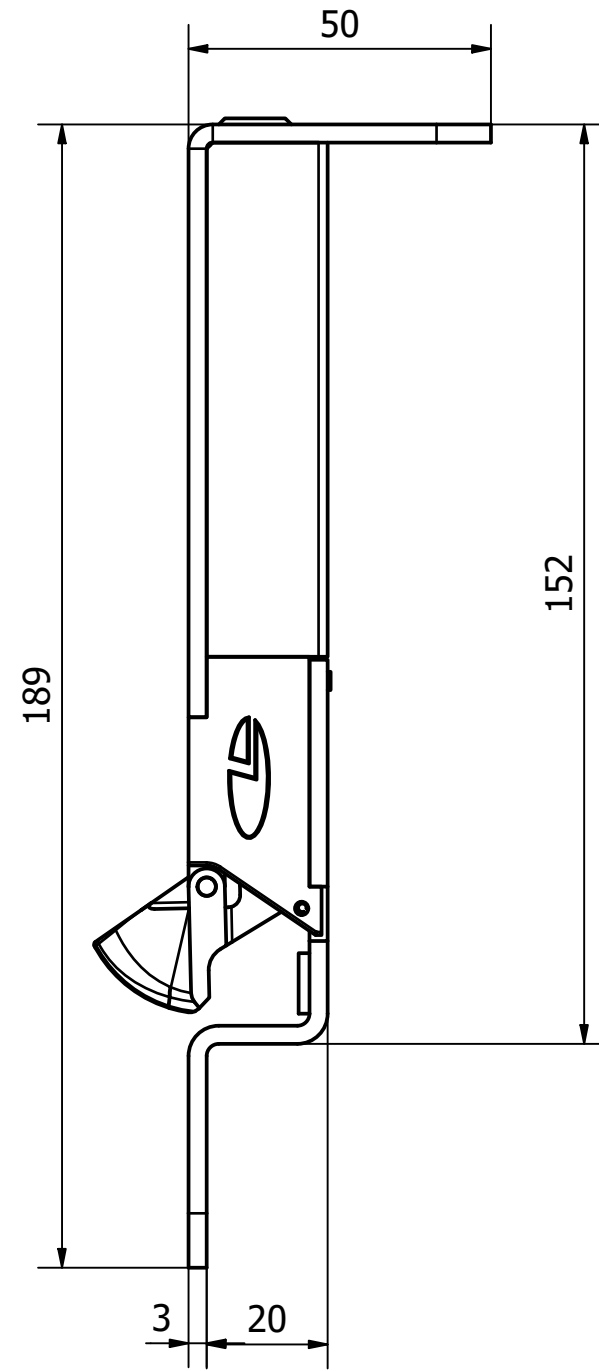

OLDA 34 HZA - type 1 - automatic flush bolt

dimension drawing

10-034-1000	C	2023-06-27
-------------	---	------------