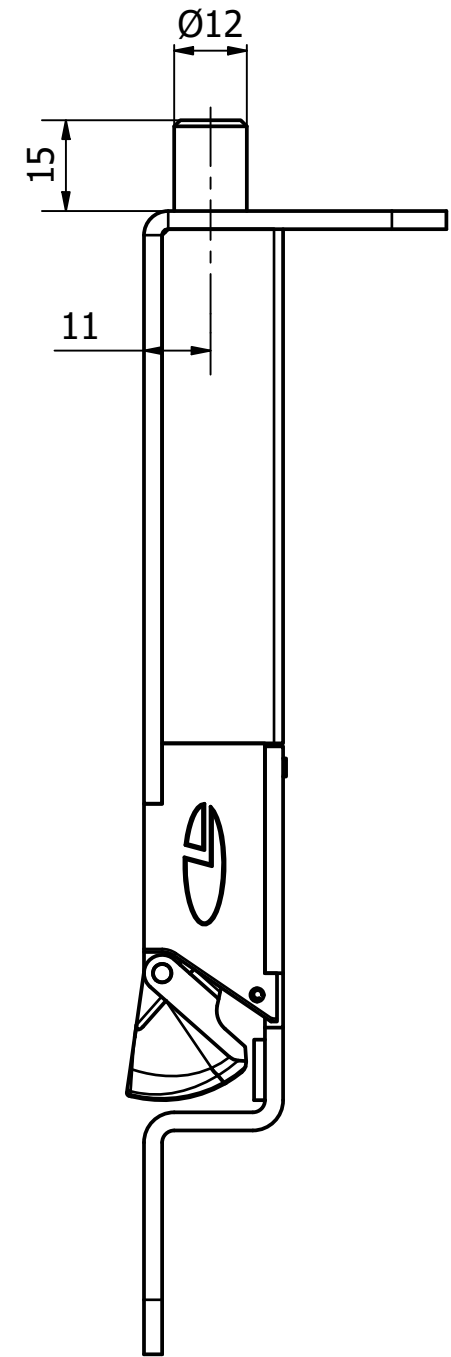

OLDA 34 HZA - type 1 - automatic flush bolt

dimension drawing

10-034-1000	C	2023-06-27
-------------	---	------------