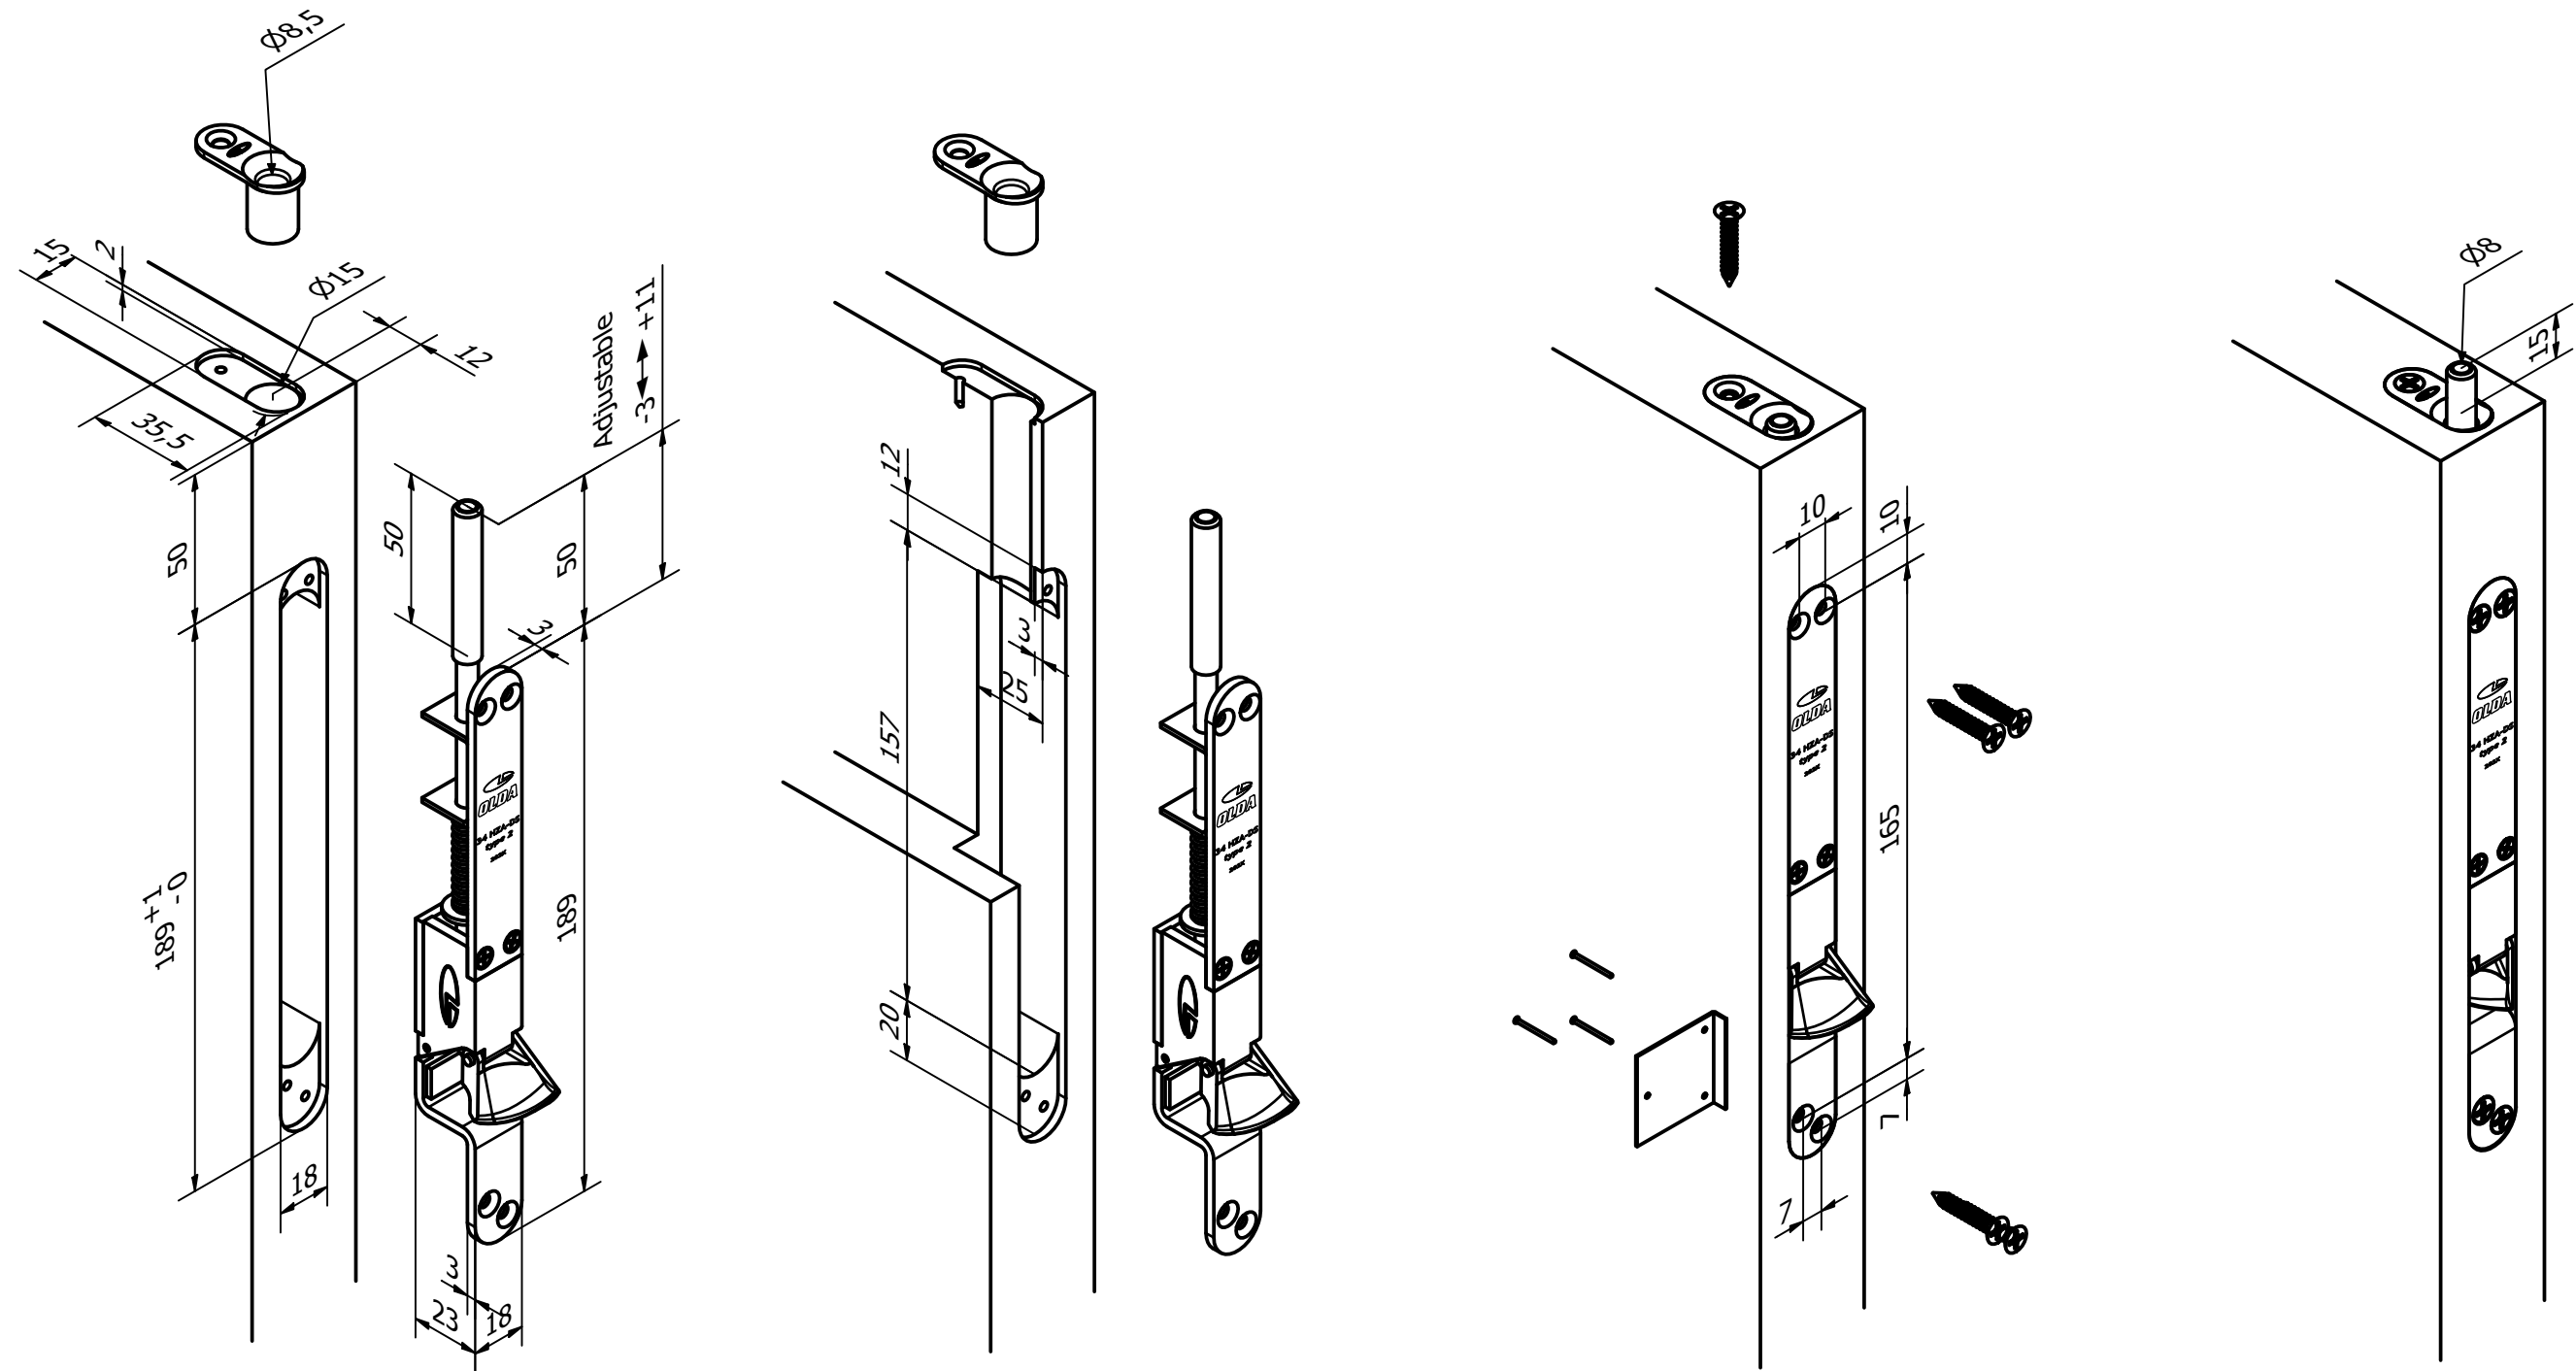

# OLDA 34 HZA-DS - type 2 - automatic flush bolt

mounting guide - internal fitting

10-134-2000	C	2023-10-16
-------------	---	------------