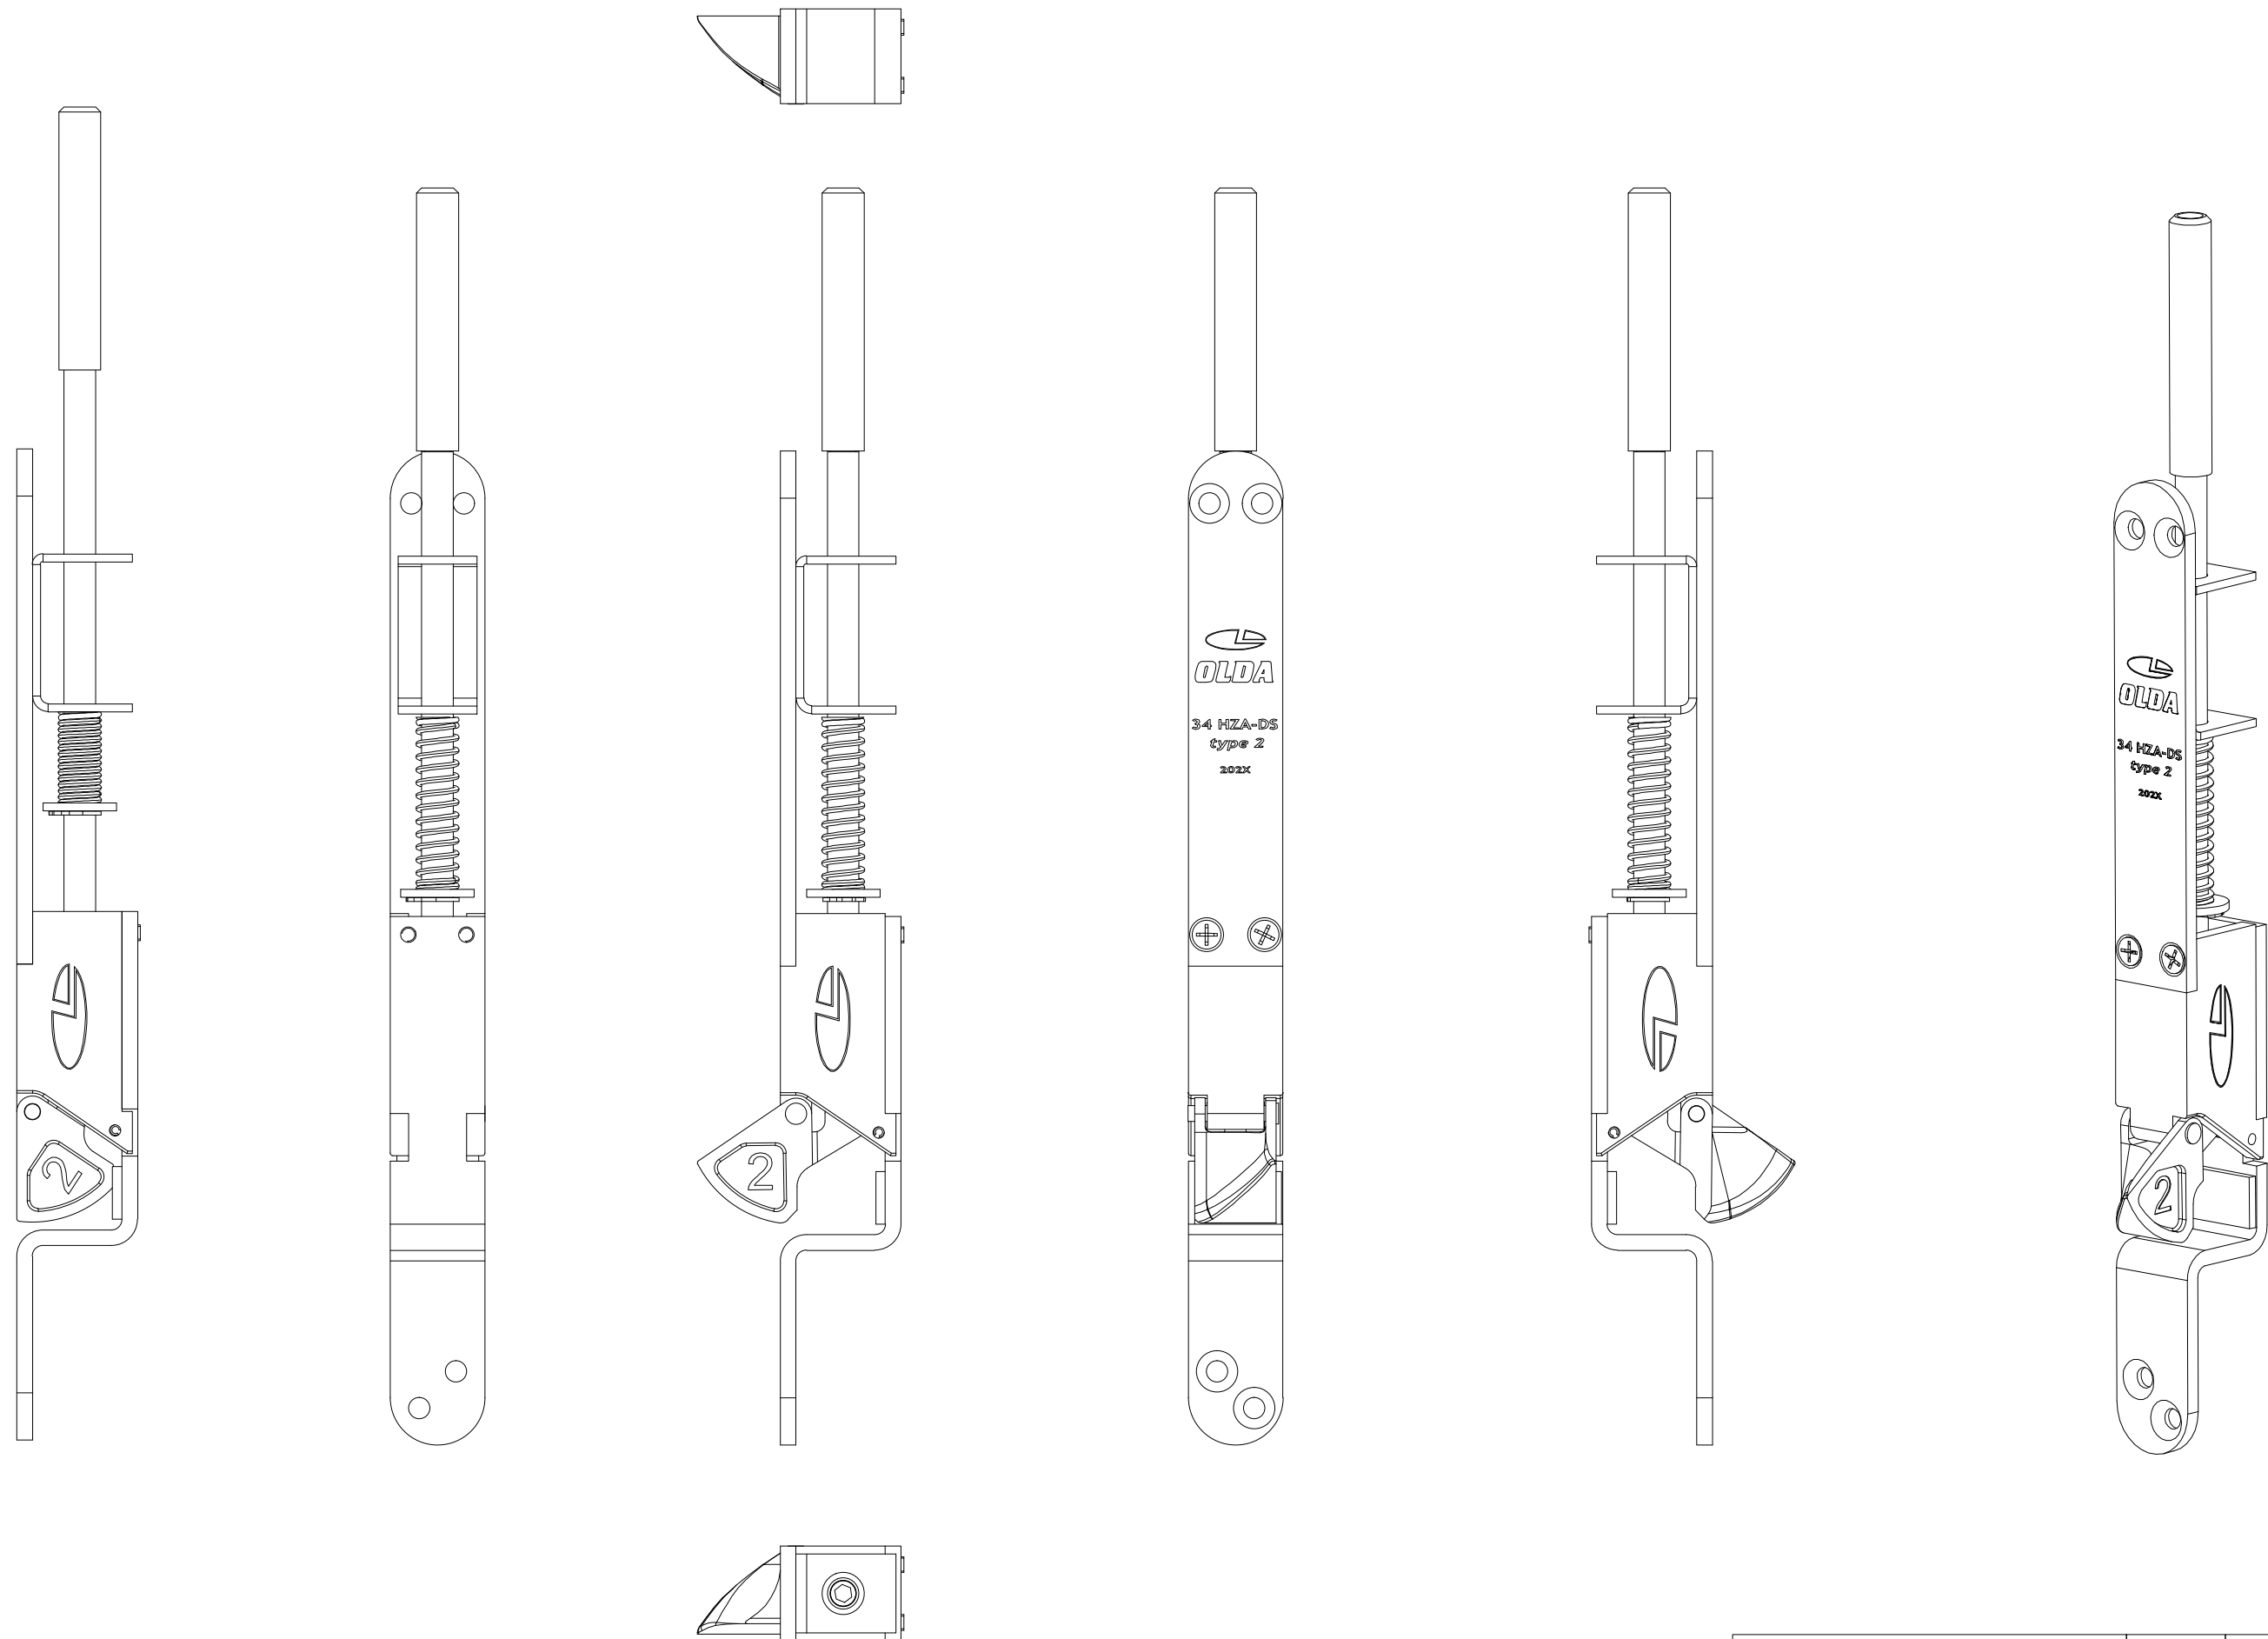

OLDA 34 HZA-DS - type 2 - automatic flush bolt

view drawing

10-134-2000	A	2022-03-10
-------------	---	------------