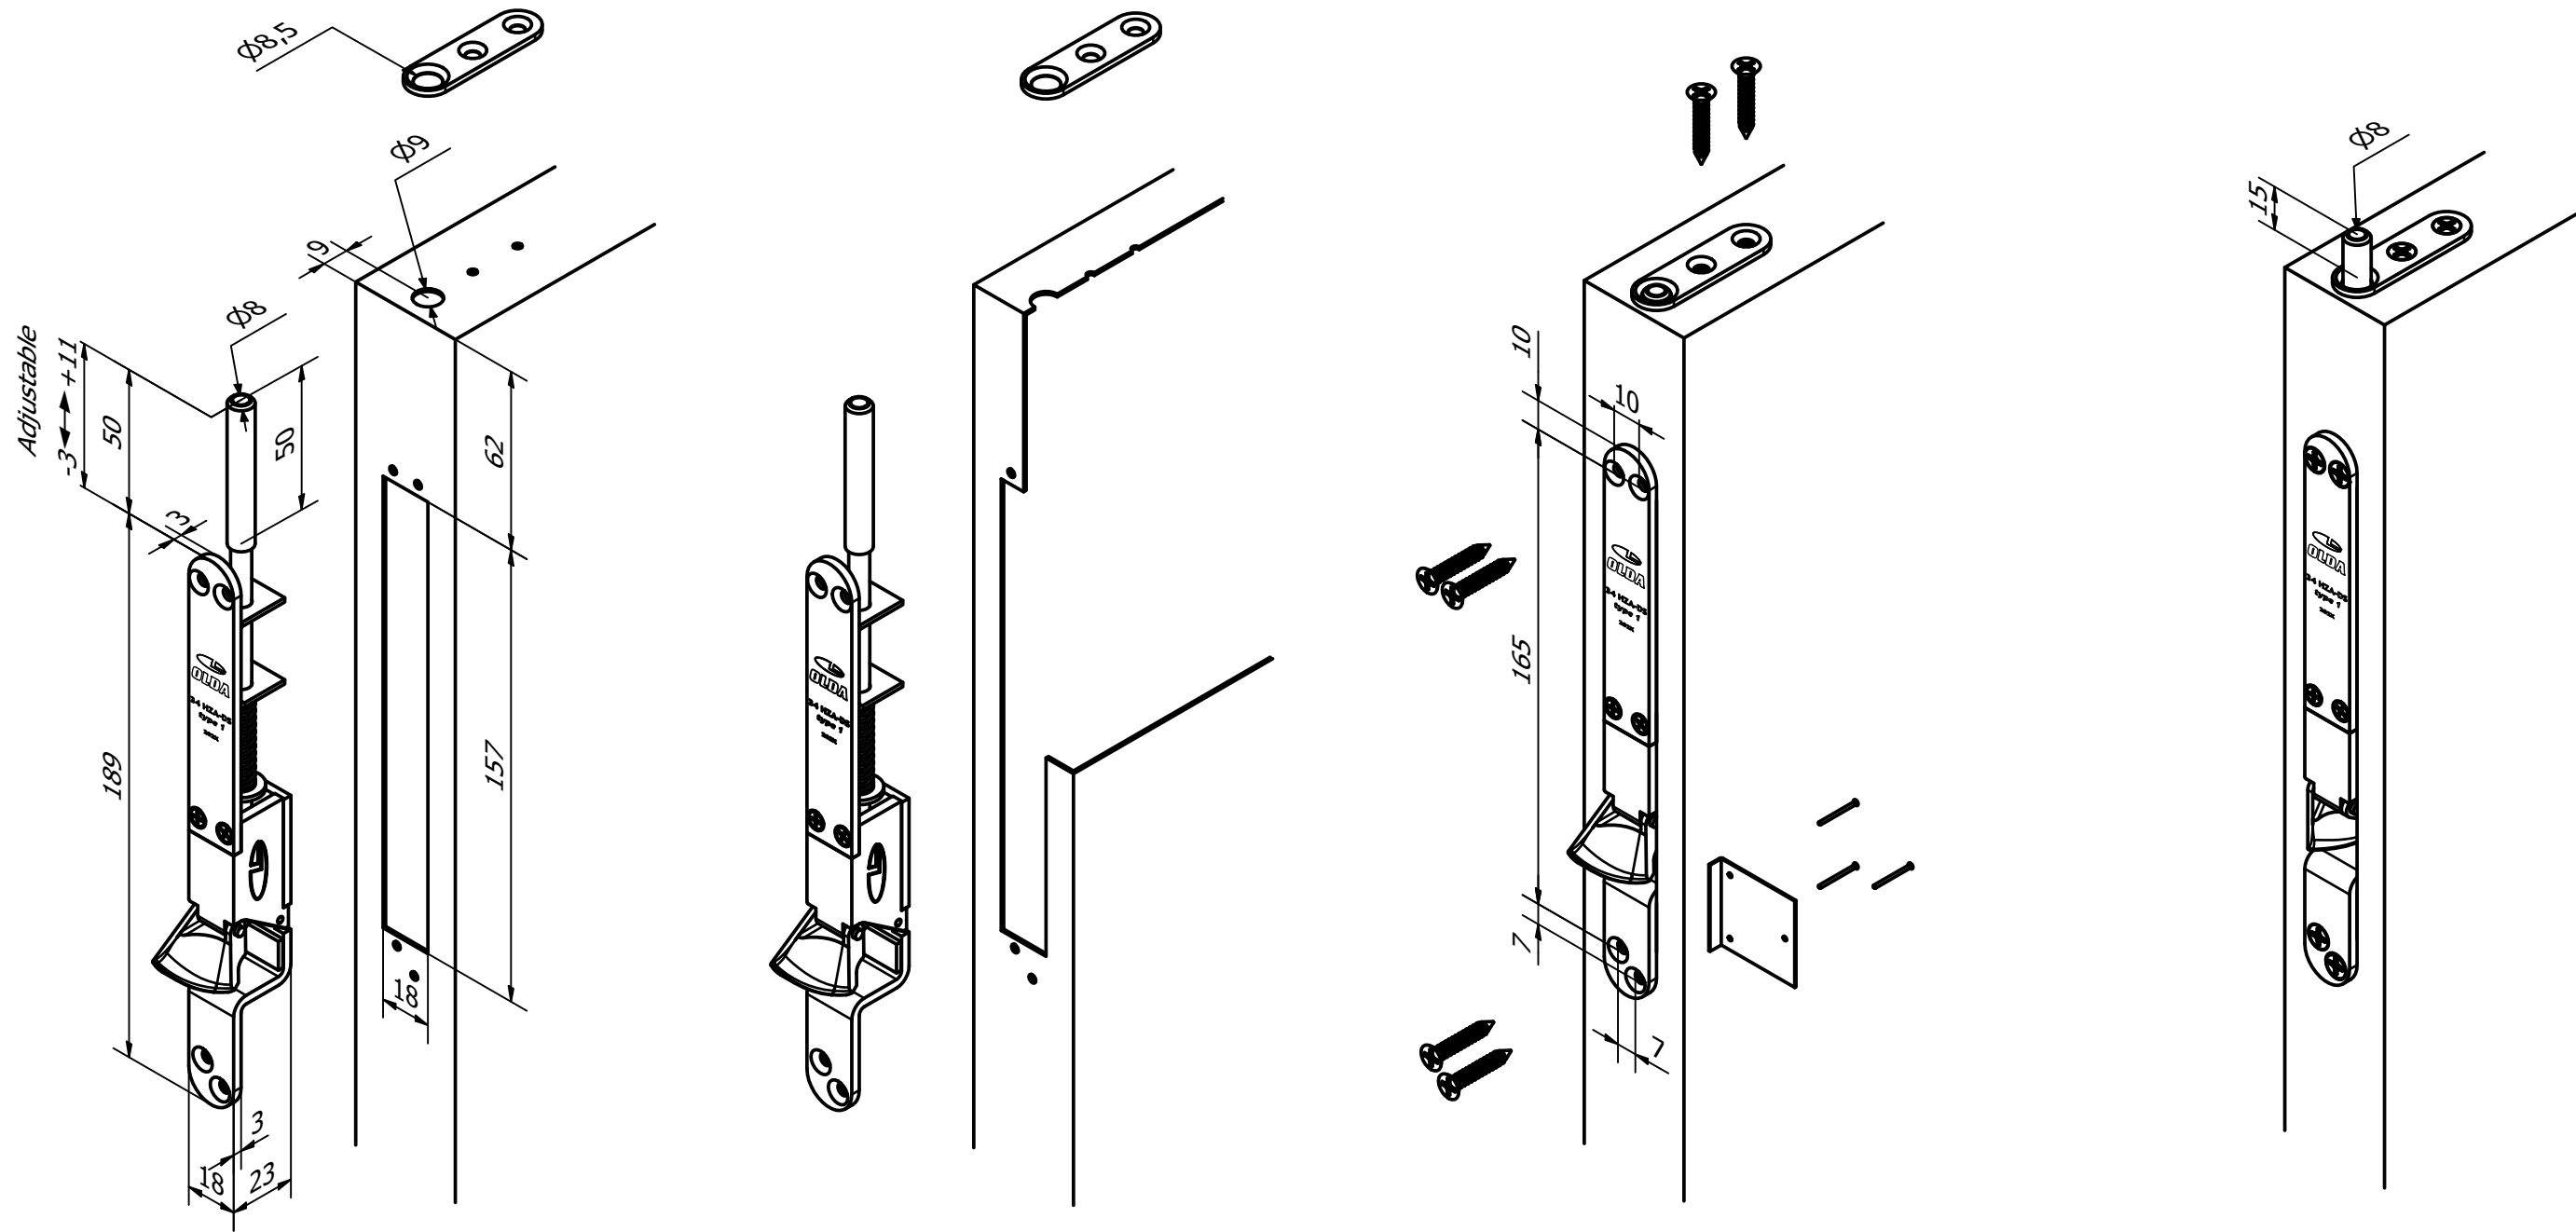

OLDA 34 HZA-DS - type 1 - automatic flush bolt

mounting guide - external fitting

10-134-1000	C	2023-10-12
-------------	---	------------