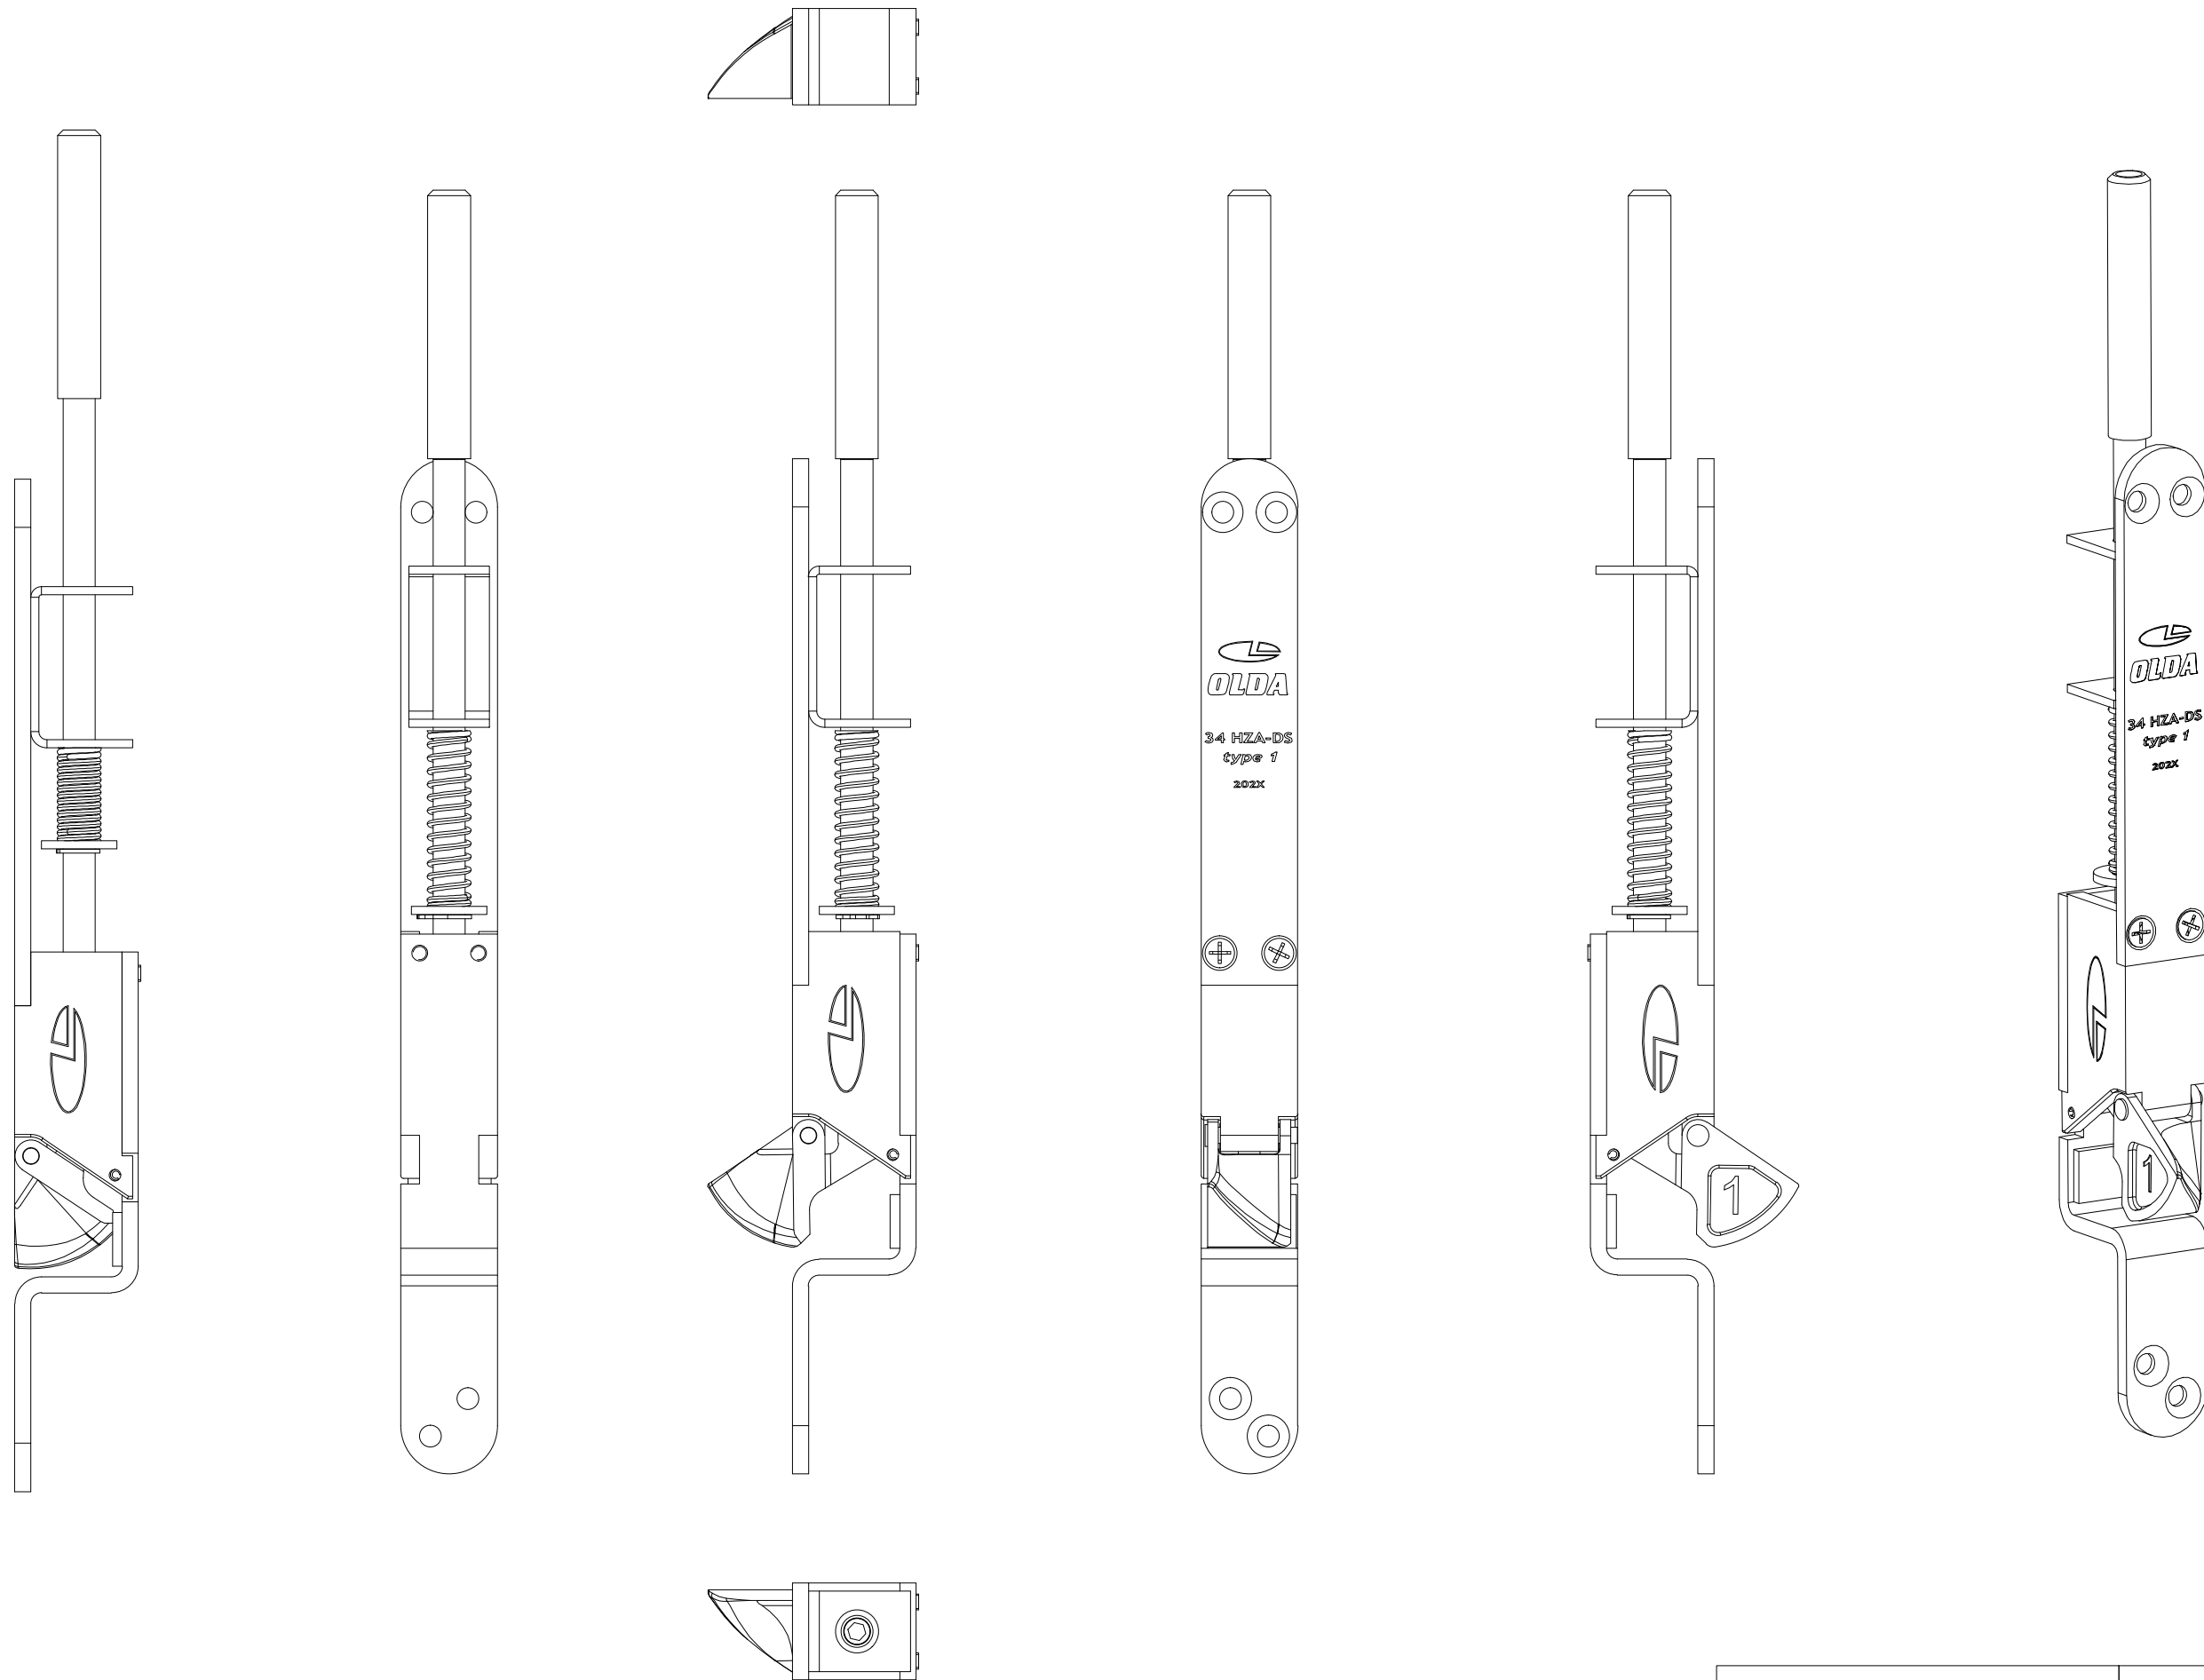

OLDA 34 HZA-DS - type 1 - automatic flush bolt

view drawing

10-134-1000	A	2022-03-10
-------------	---	------------