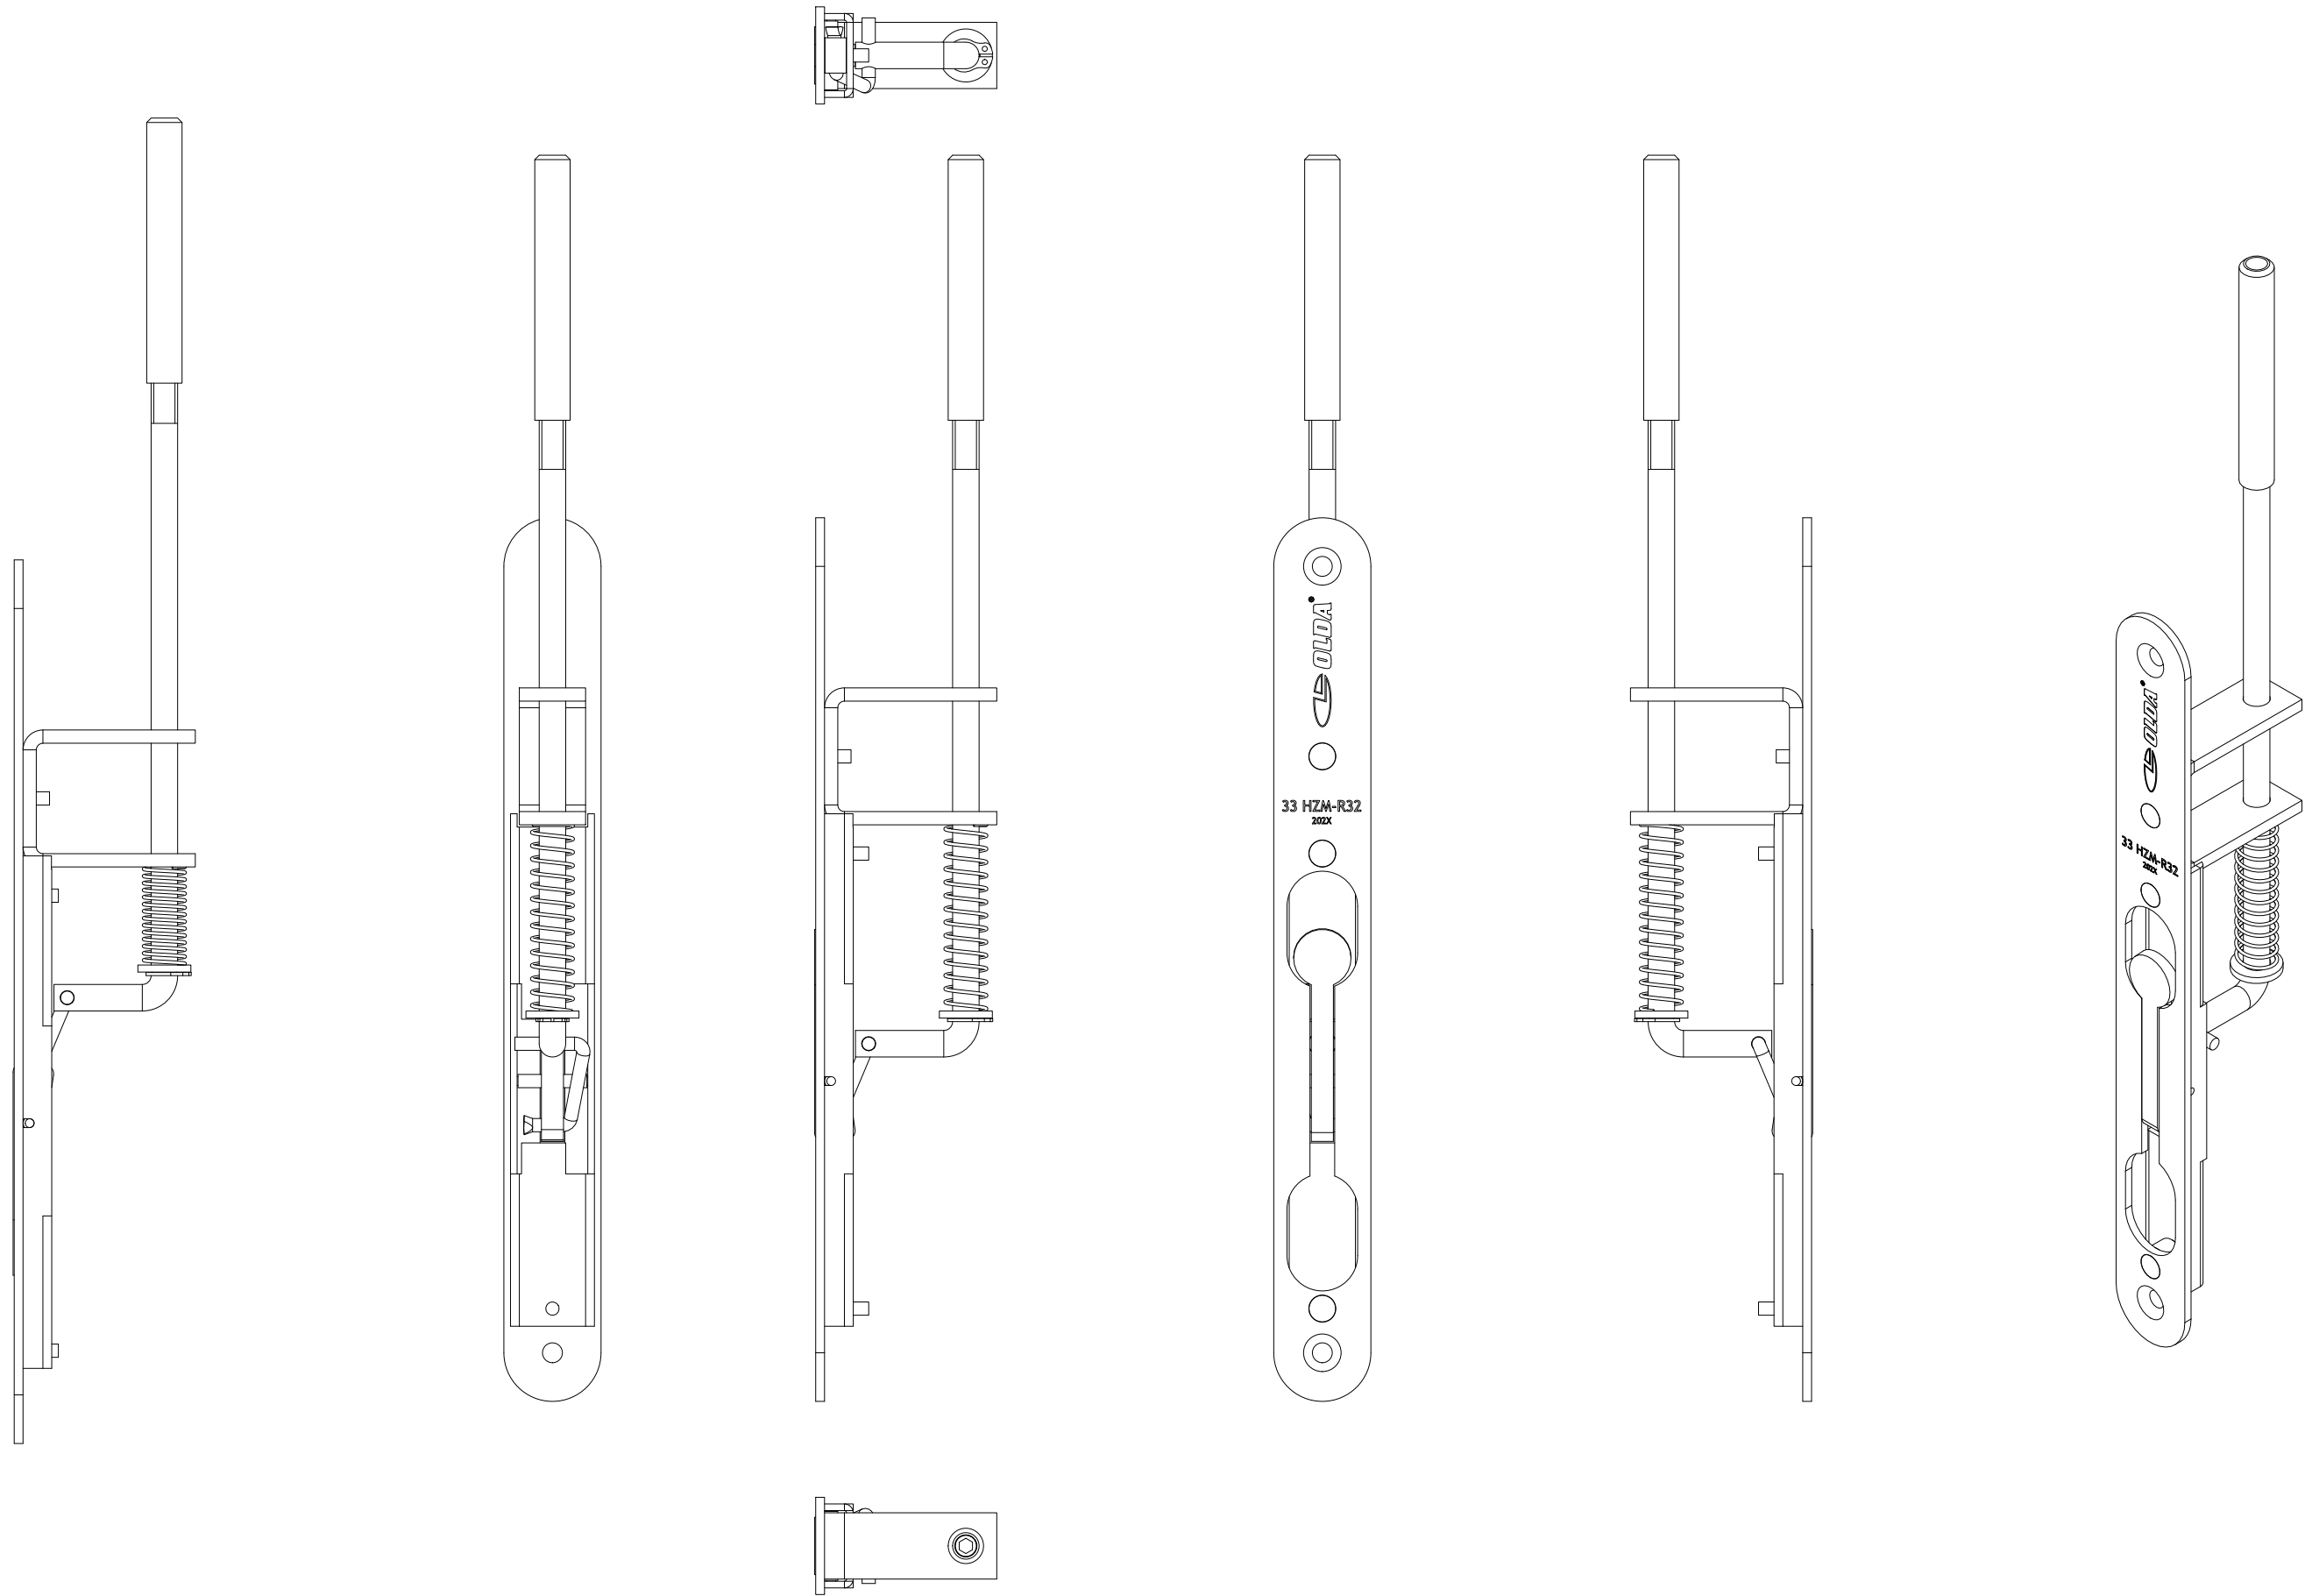

OLDA 33 HZM-R32 - manual flush bolt - bolt Ø8x60 mm

view drawing

11-133-0013	A	2021-09-10
-------------	---	------------