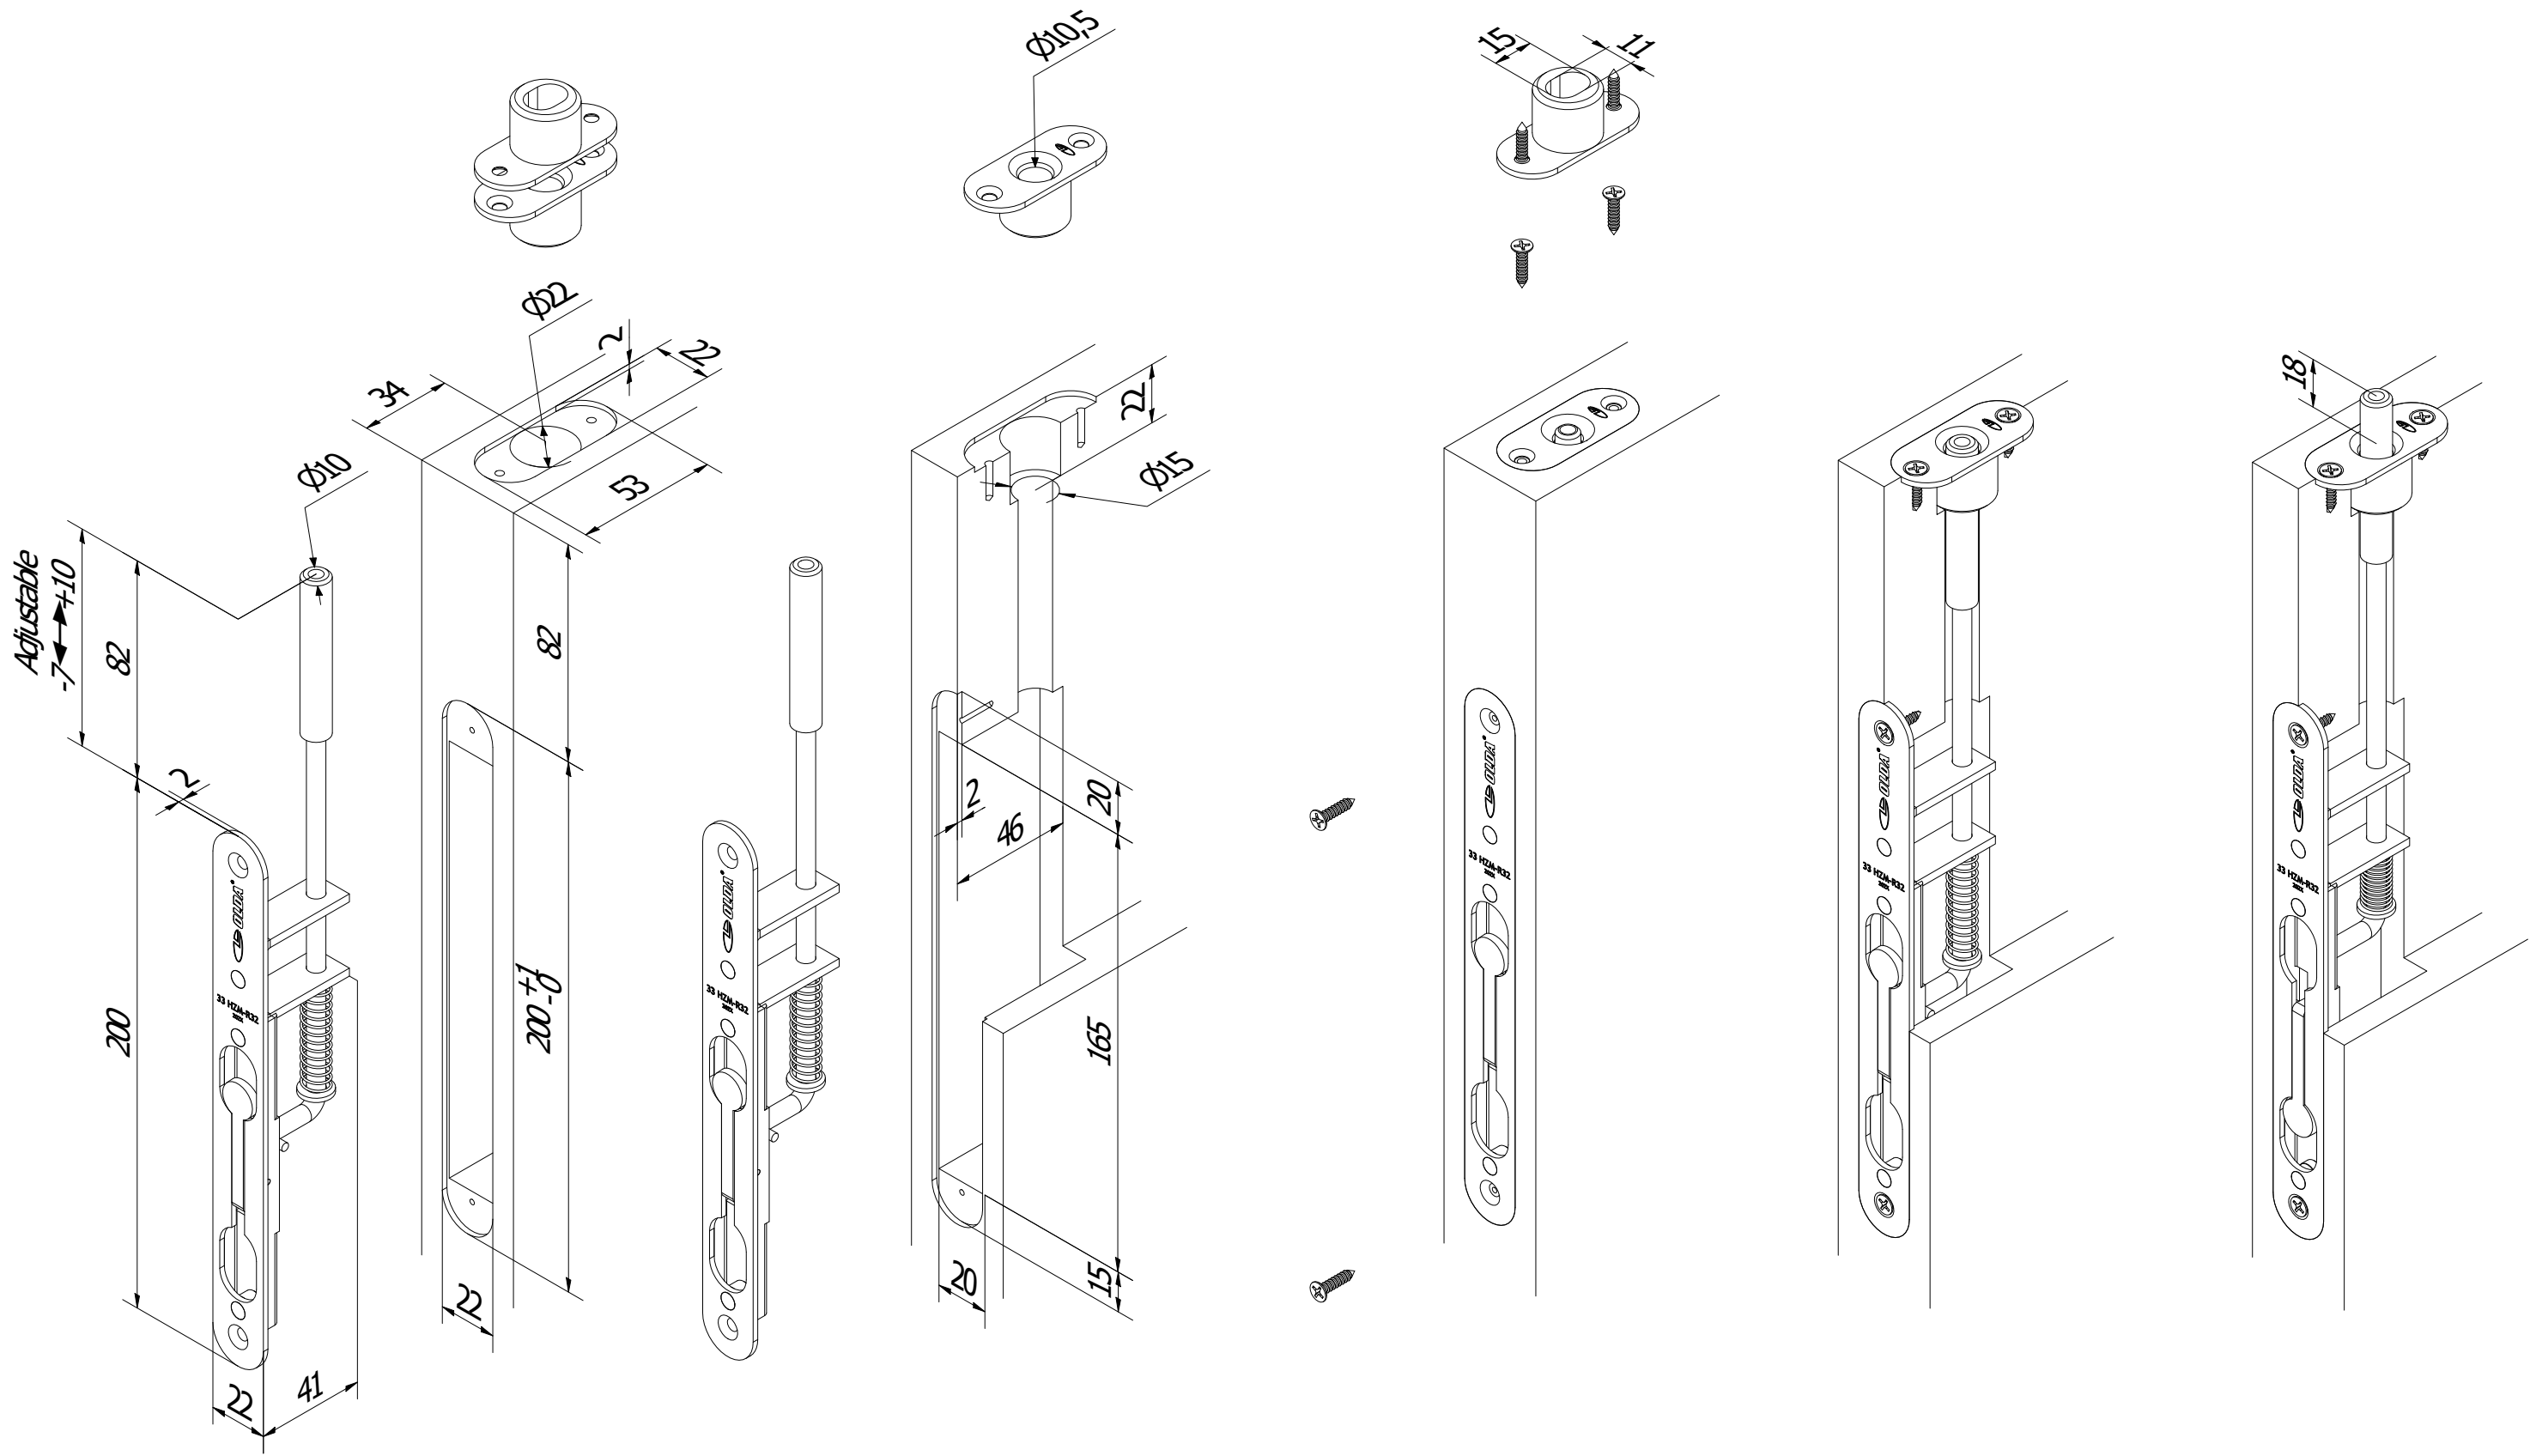

OLDA 33 HZM-R32 - manual flush bolt - bolt $\varnothing 10 \times 60$ mm

mounting guide - internal fitting drawing

11-133-0012	A	2021-09-10
-------------	---	------------