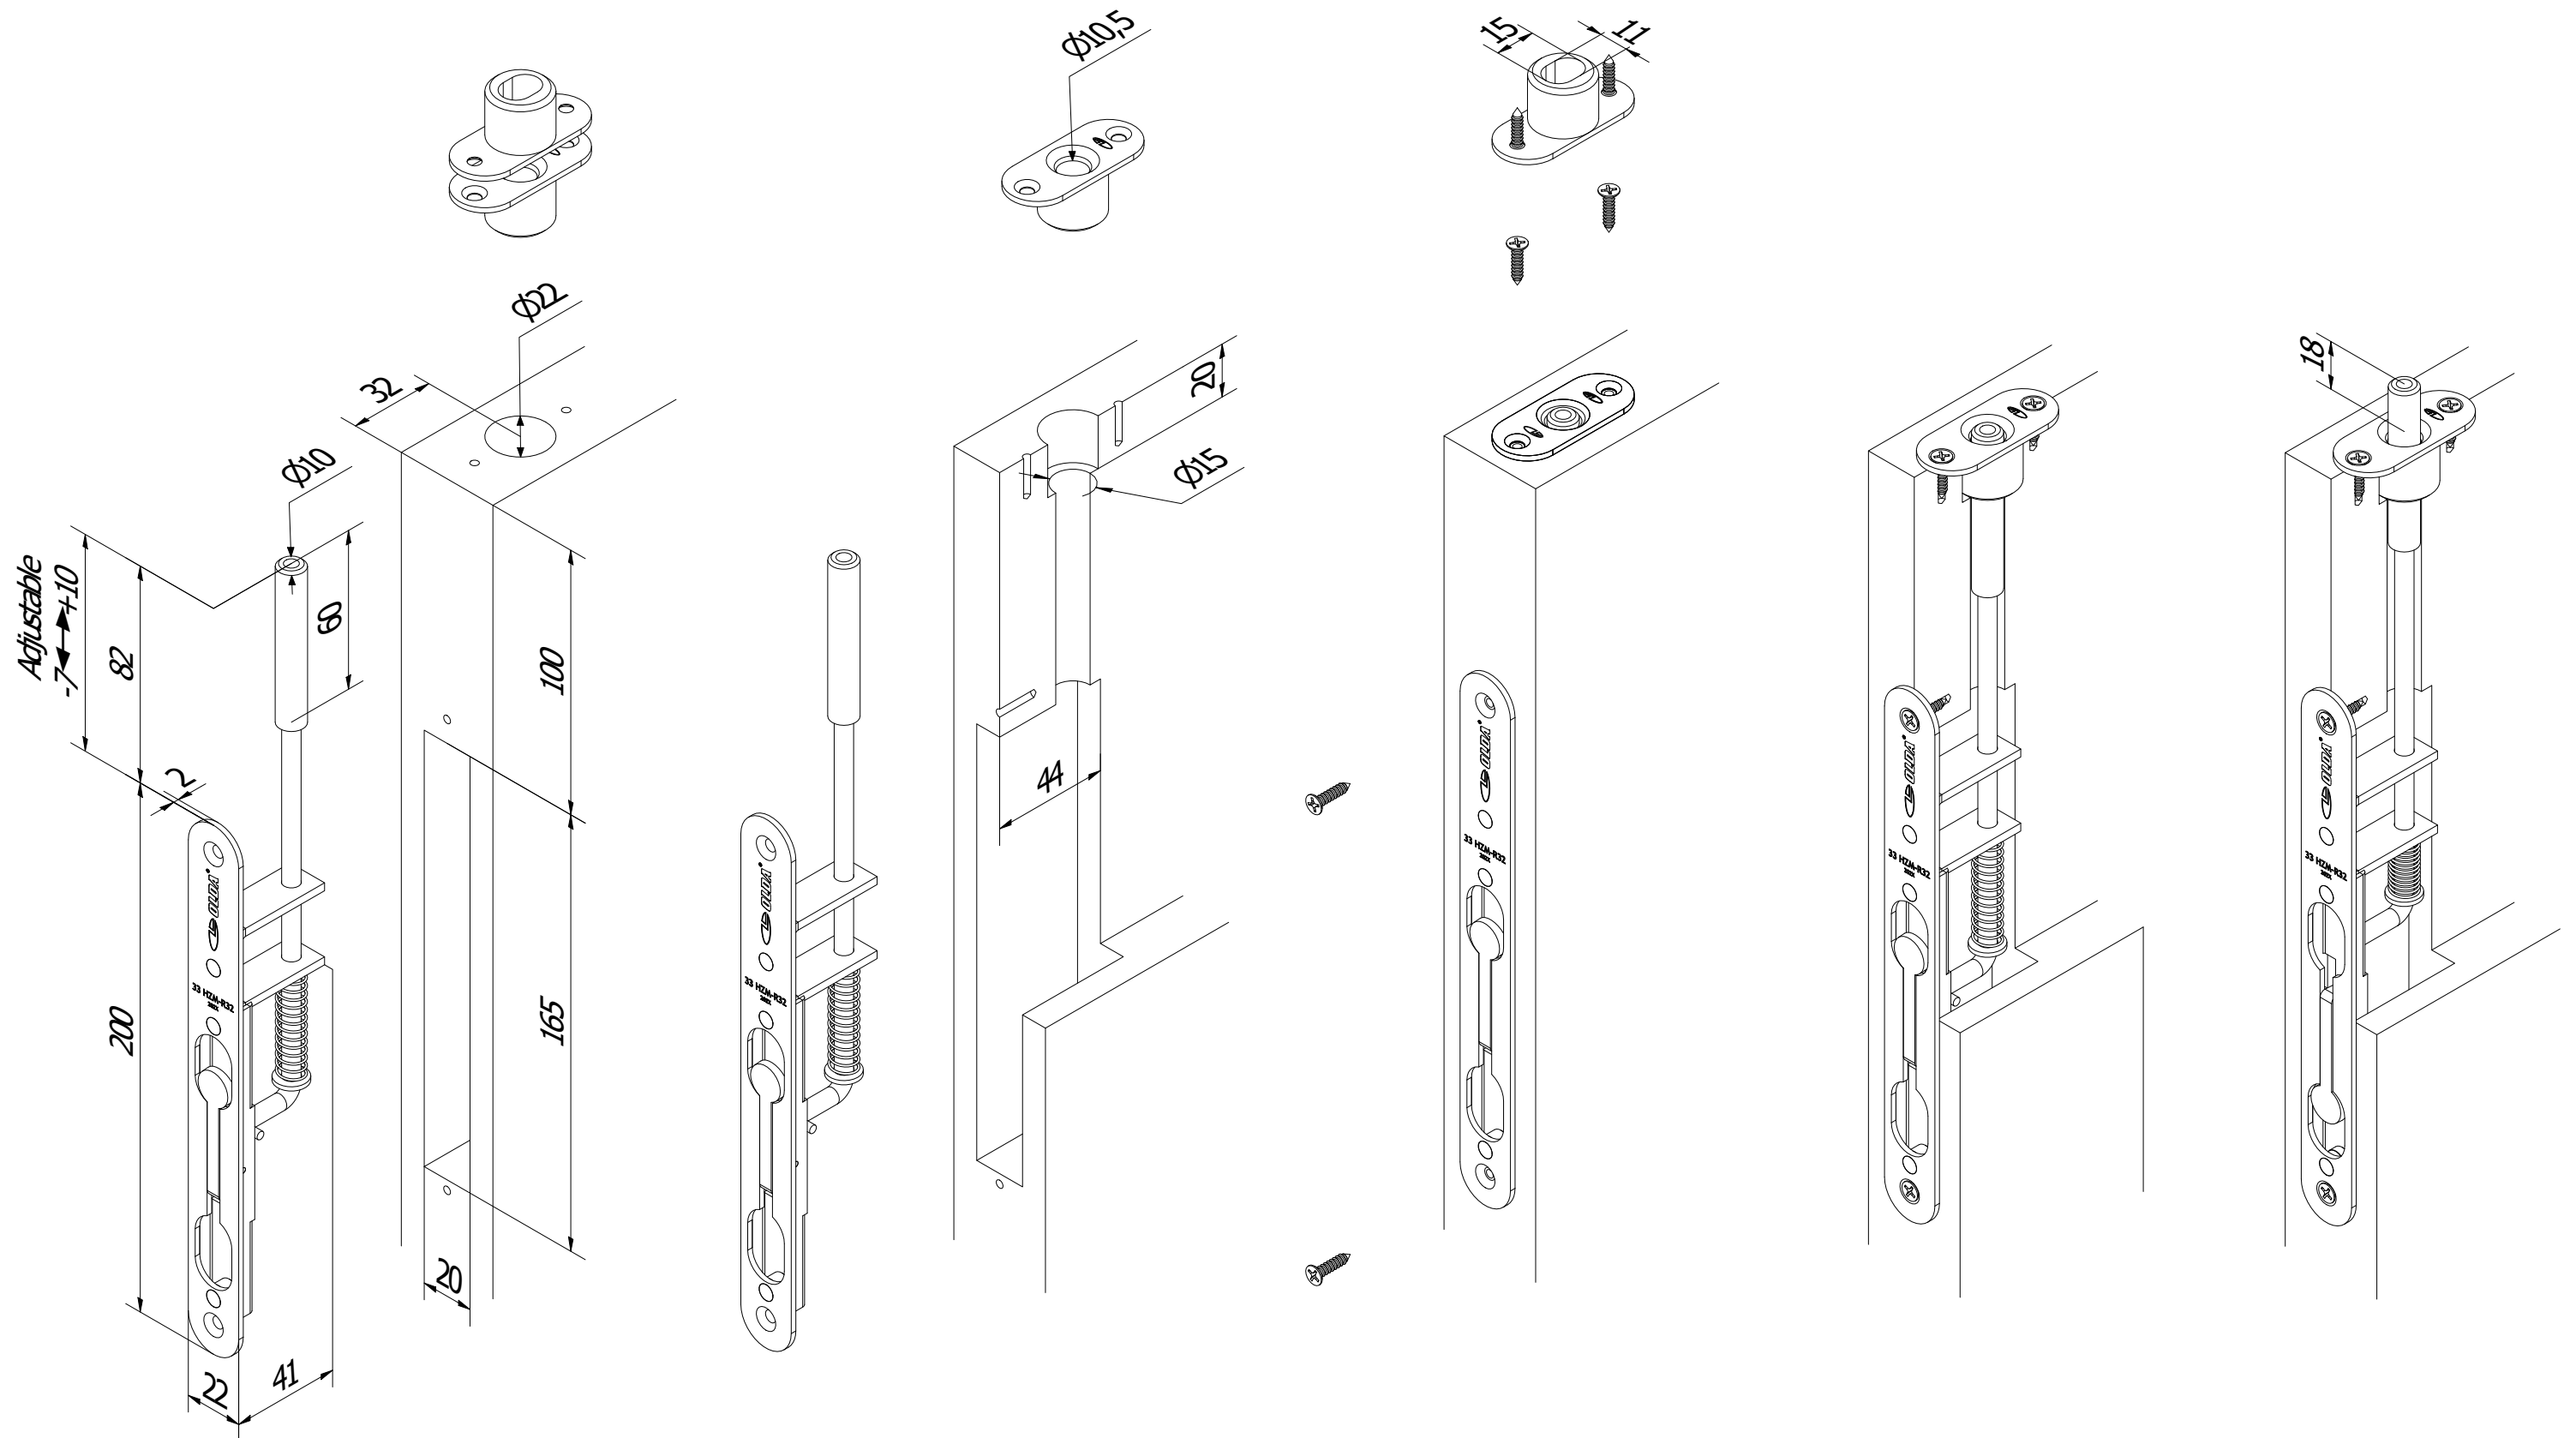

**OLDA 33 HZM-R32 - manual flush bolt - bolt  $\varnothing 10 \times 60$  mm**

mounting guide - external fitting drawing

11-133-0012	A	2021-09-10
-------------	---	------------