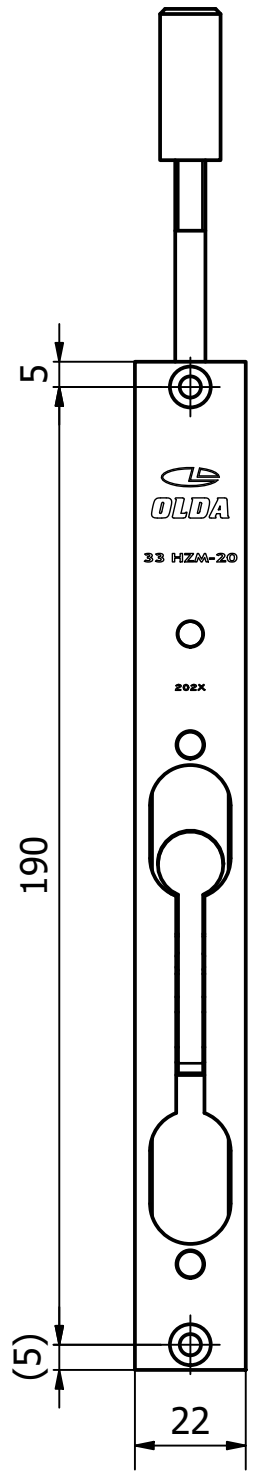

OLDA 33 HZM-20 - manual flush bolt - bolt 30 mm

dimension drawing

11-033-0002	B	2023-10-17
-------------	---	------------