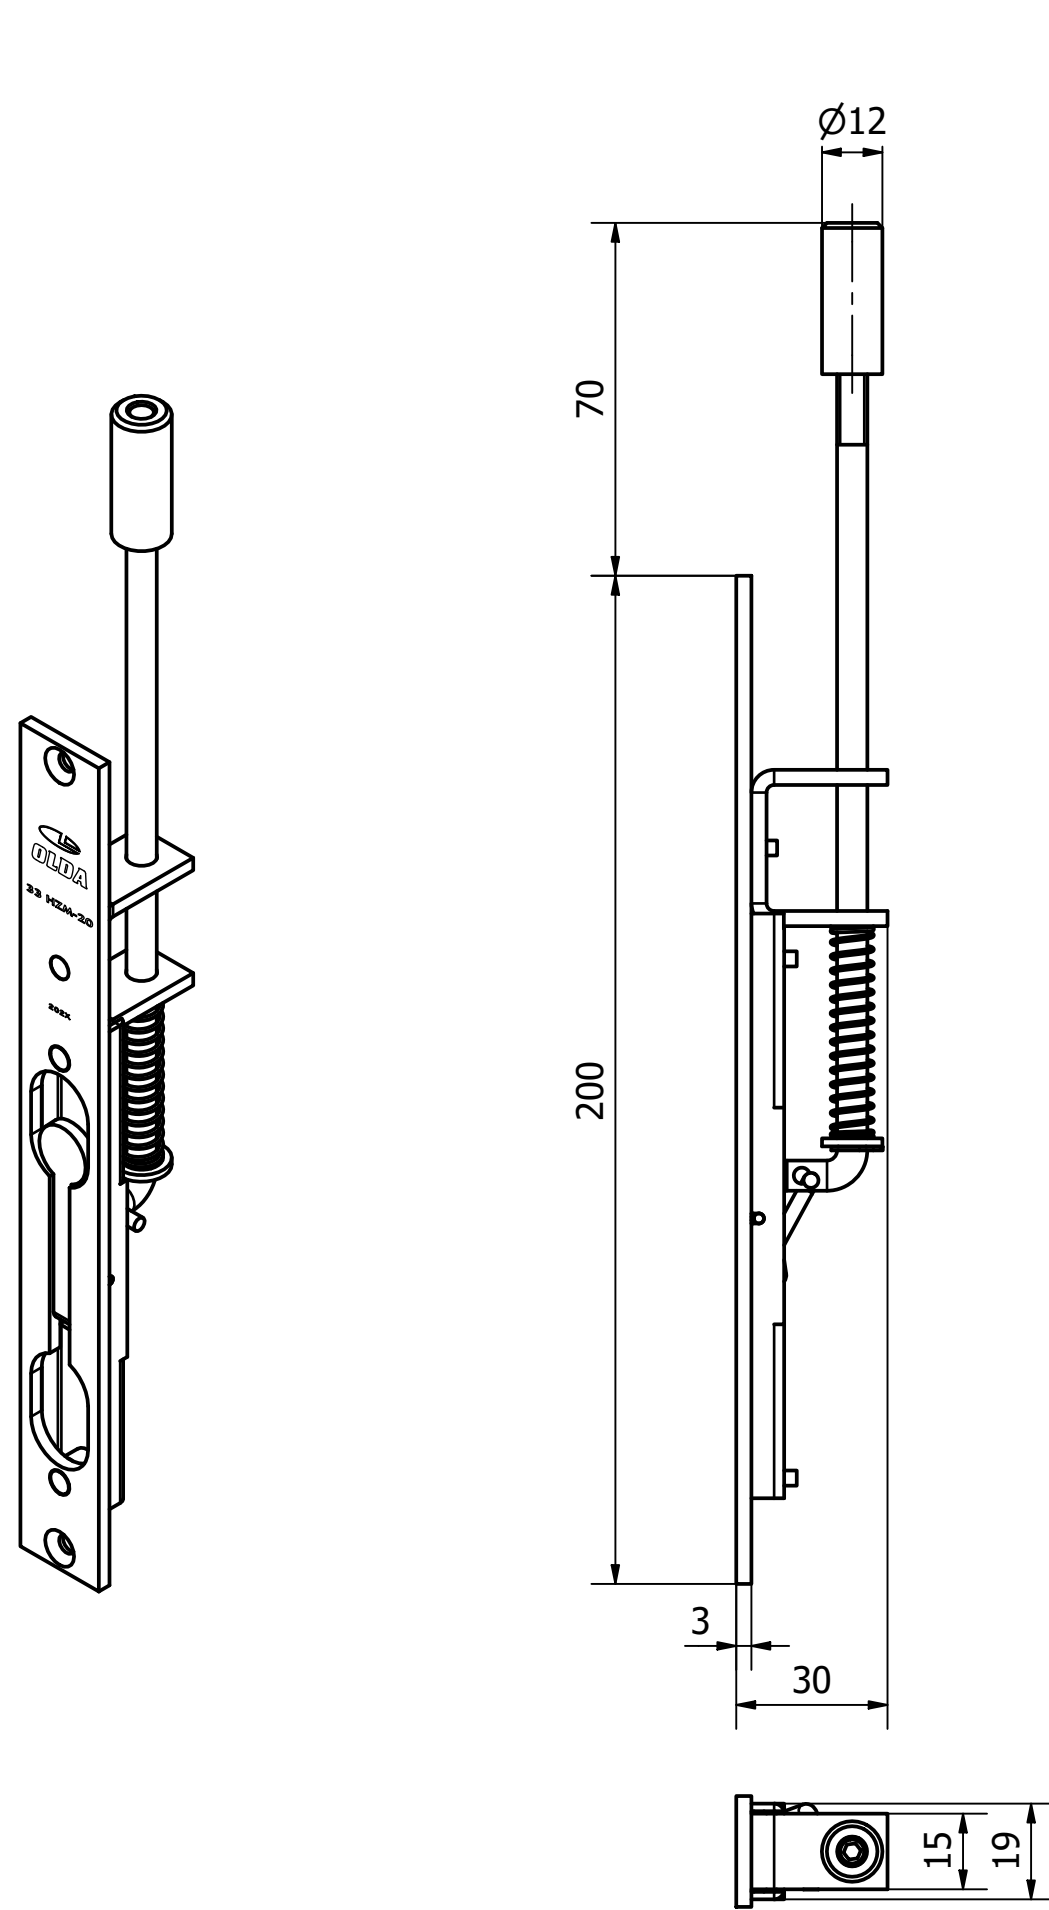

OLDA 33 HZM-20 - manual flush bolt - bolt 30 mm

dimension drawing

11-033-0002	B	2023-10-17
-------------	---	------------