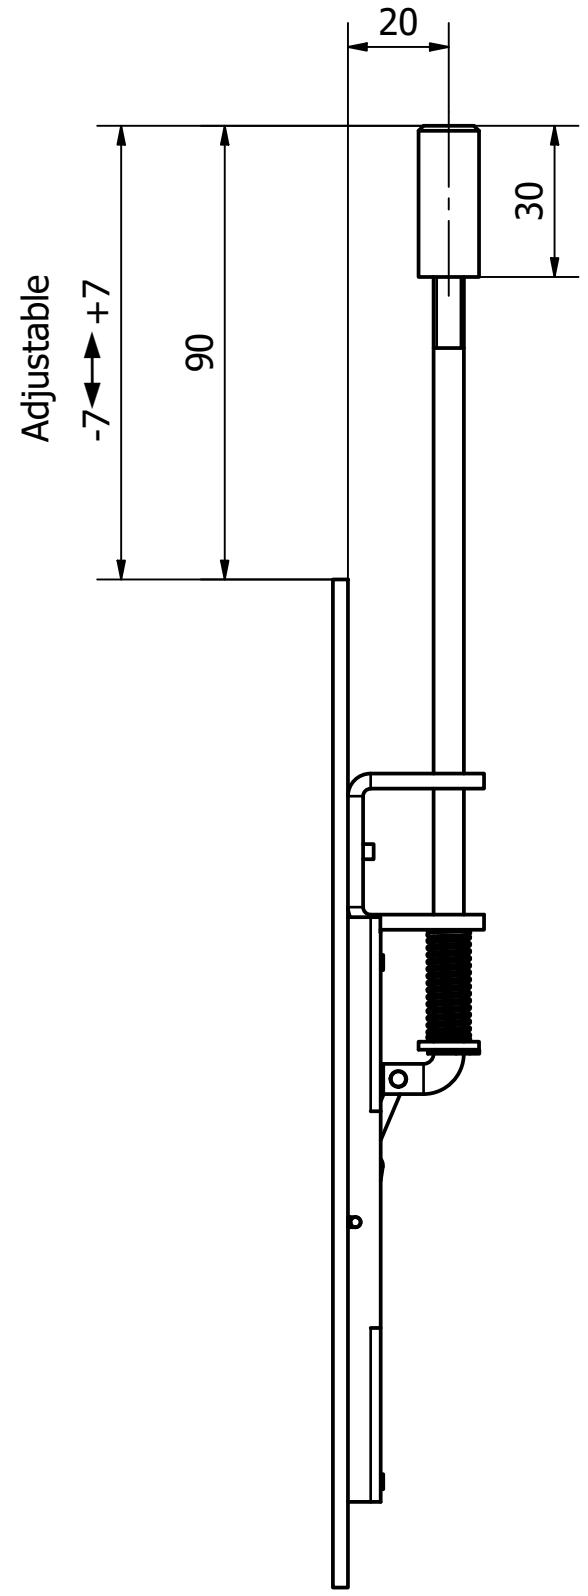

OLDA 33 HZM-20 - manual flush bolt - bolt 30 mm

dimension drawing

11-033-0002	B	2023-10-17
-------------	---	------------