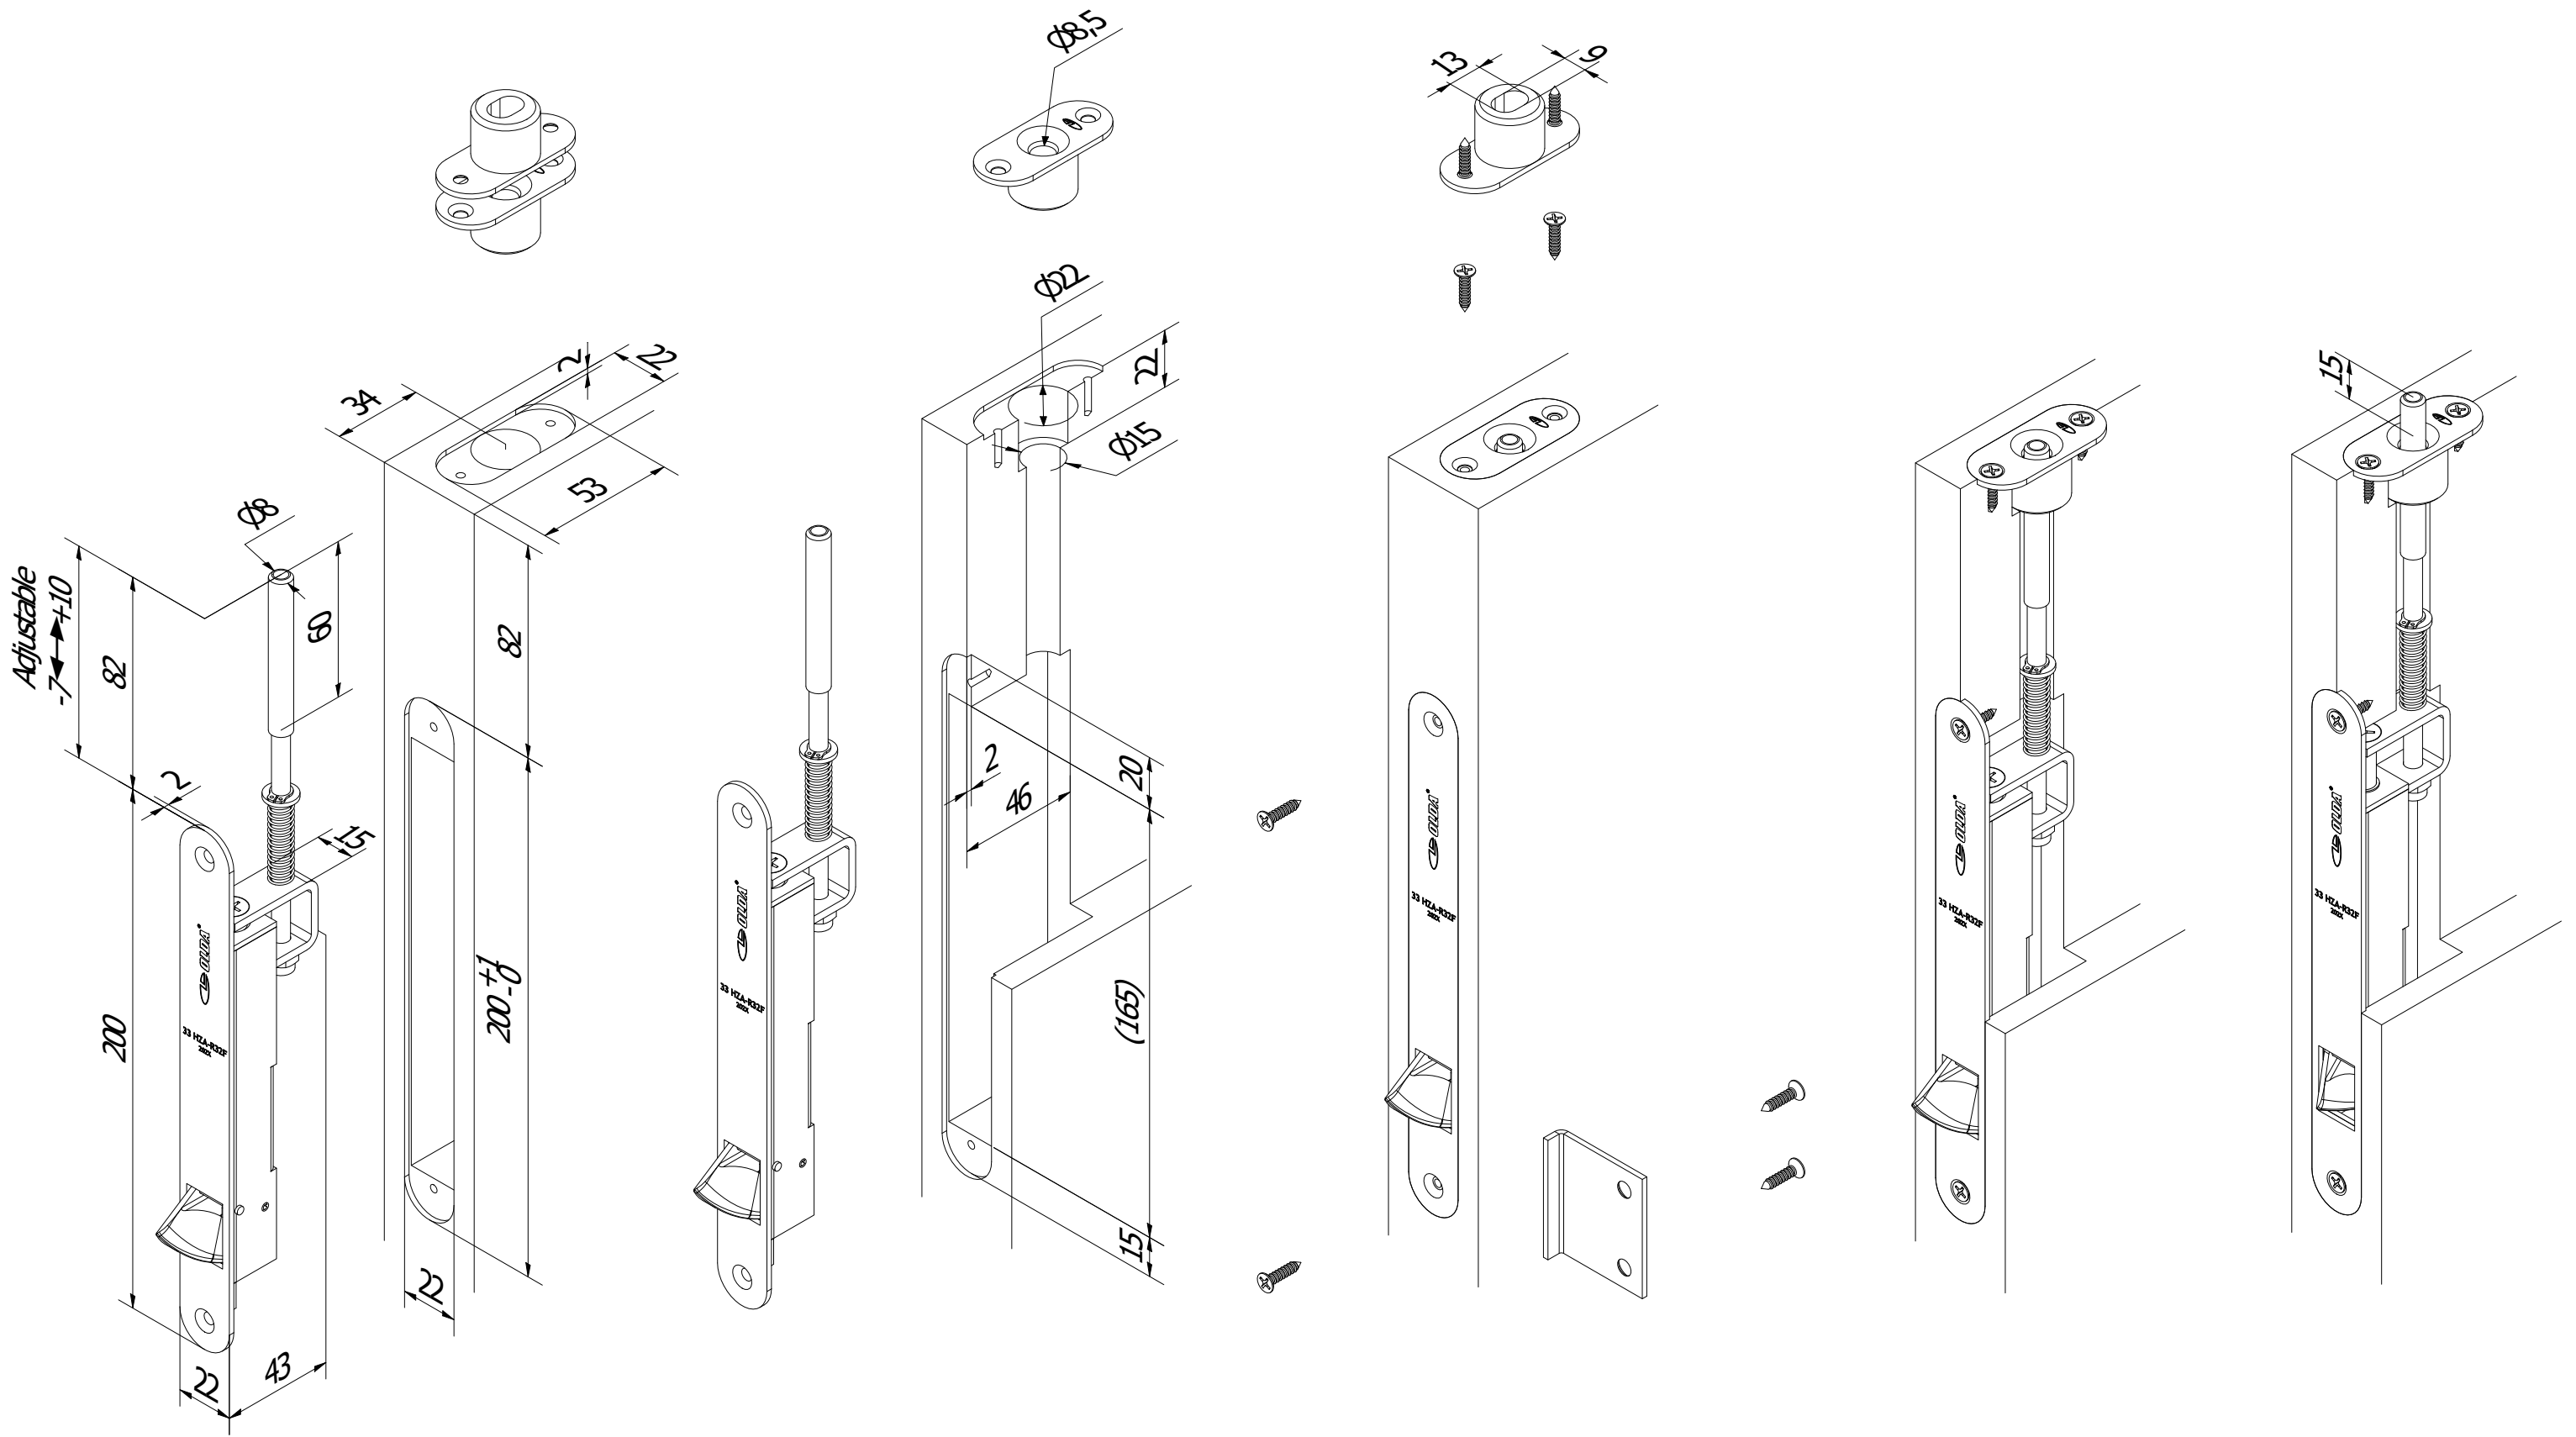

**OLDA 33 HZA-R32F - type 1 - automatic flush bolt - bolt Ø8x60 mm**

mounting guide - internal fitting drawing

10-133-1013	C	2021-09-22
-------------	---	------------