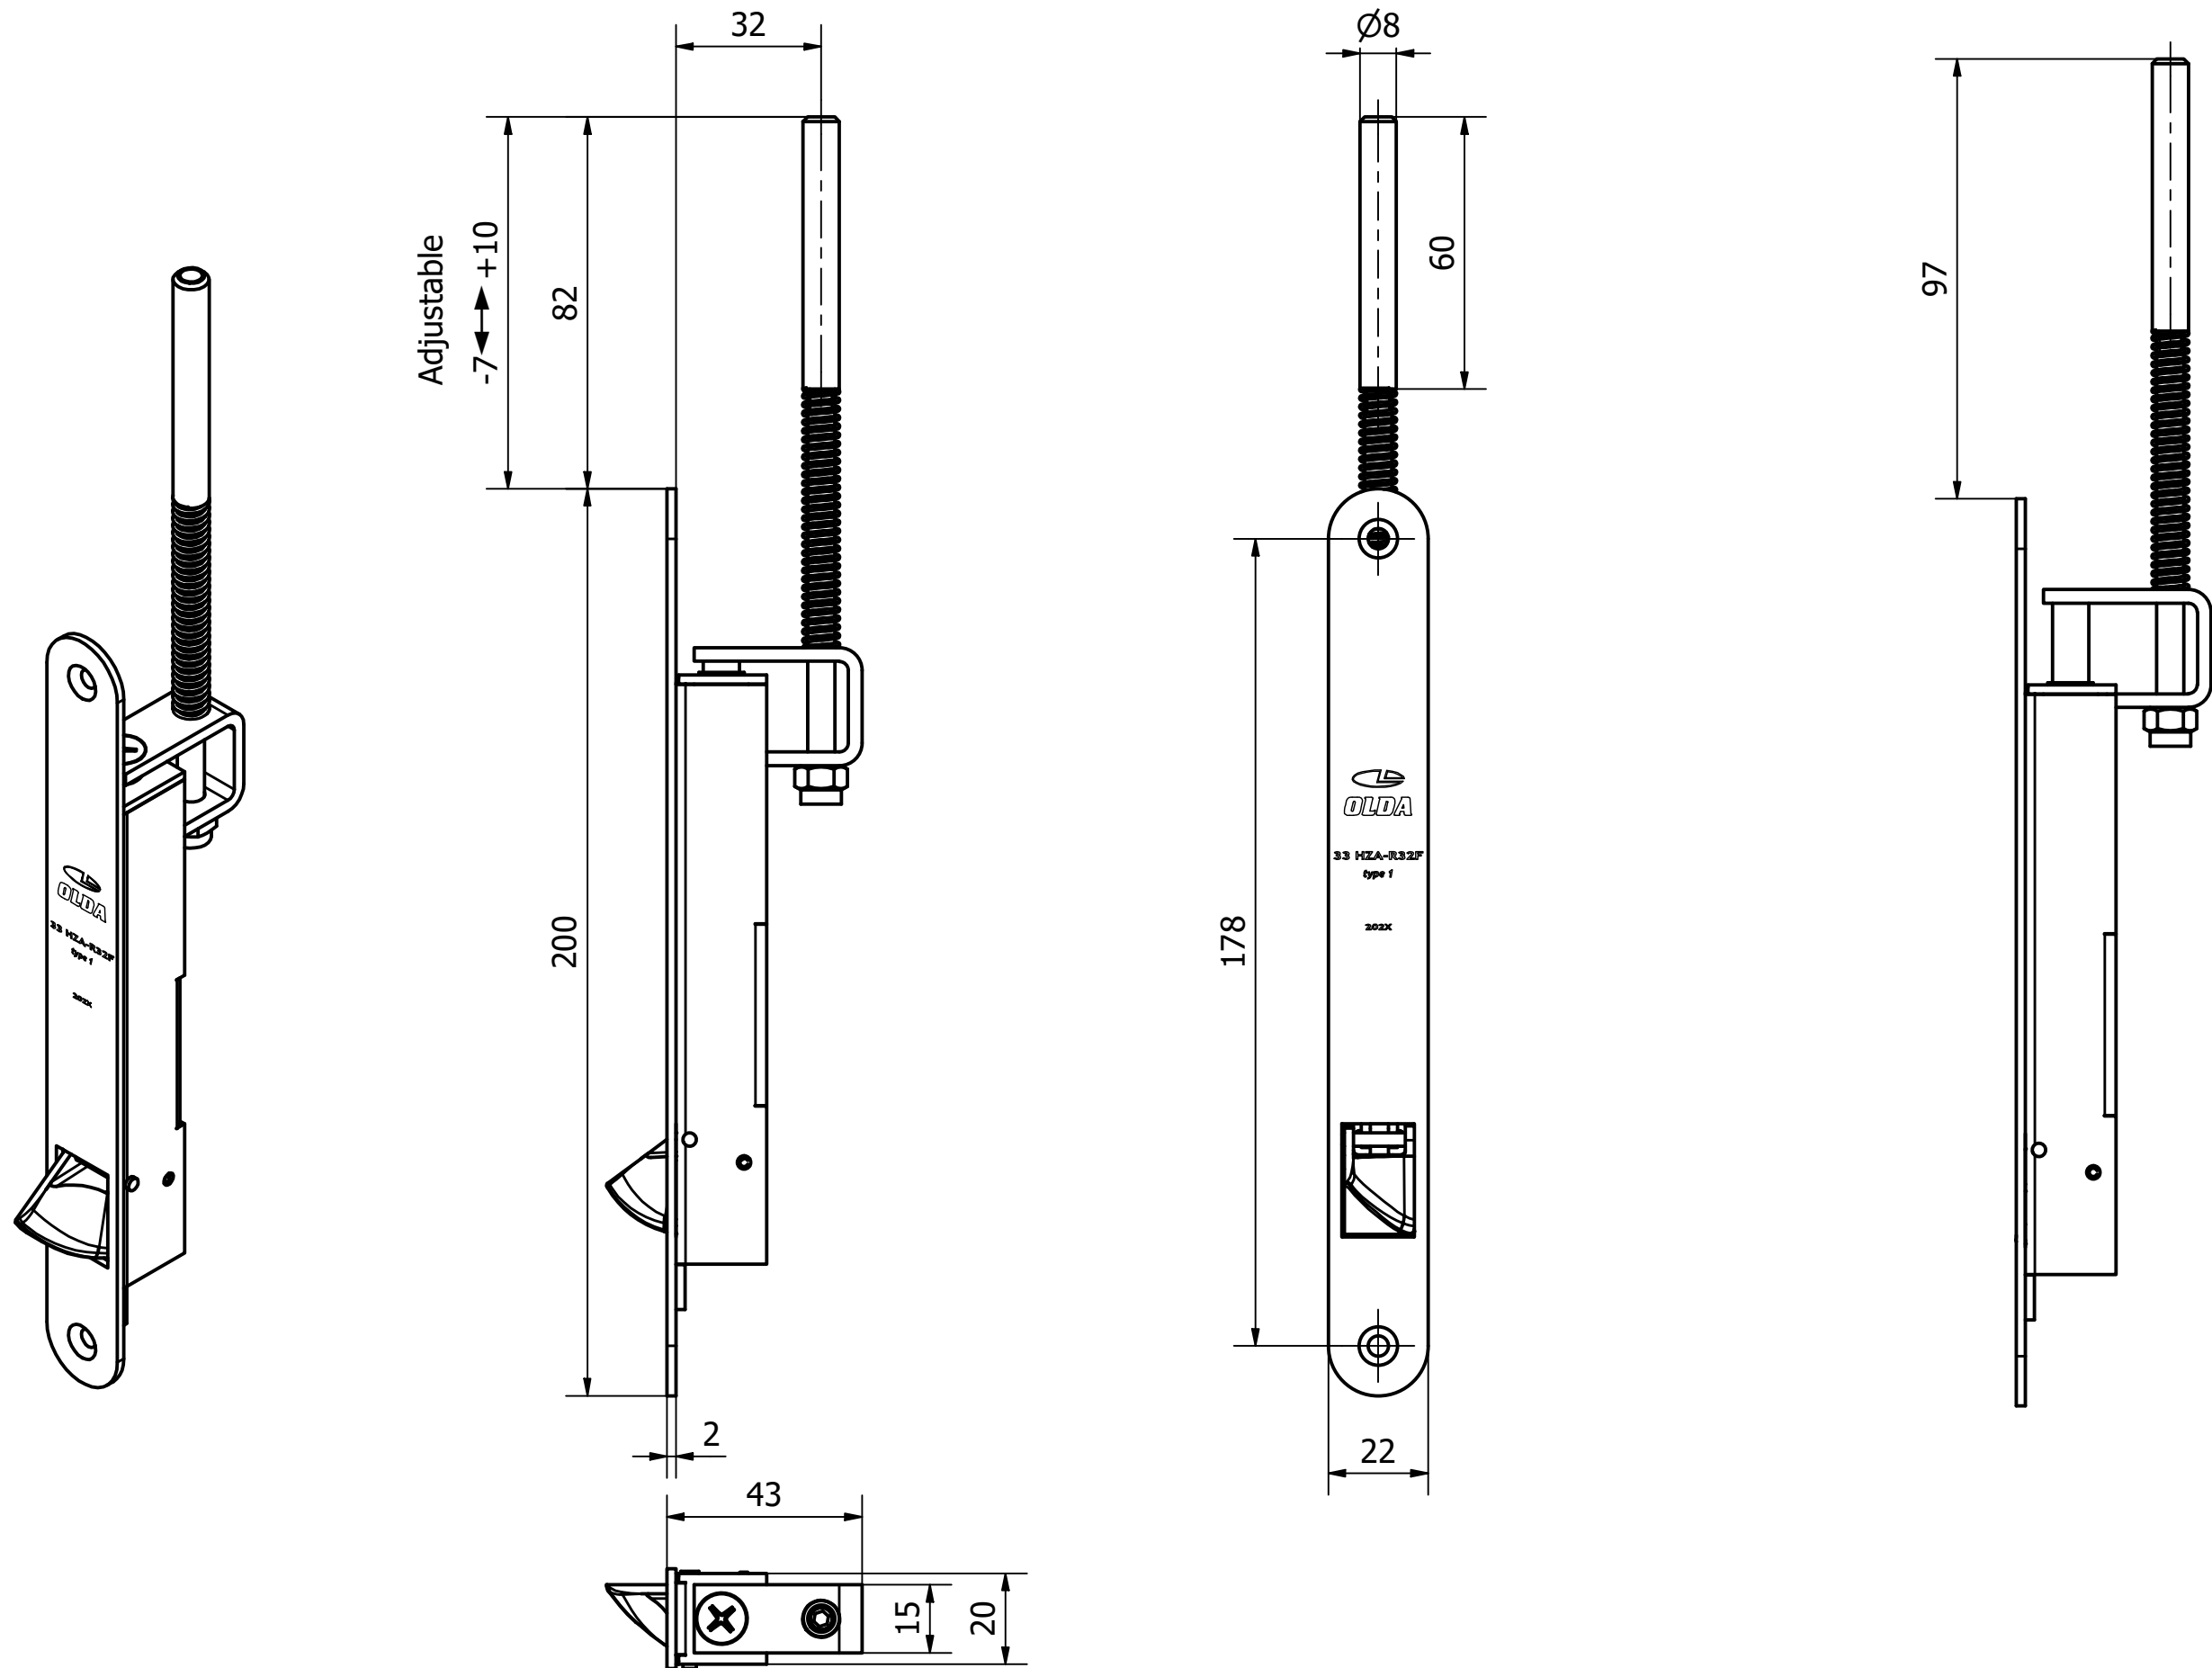

OLDA 33 HZA-R32F - type 1 - automatic flush bolt - bolt Ø8x60 mm

dimension drawing

10-133-1013	C	2024-05-21
-------------	---	------------