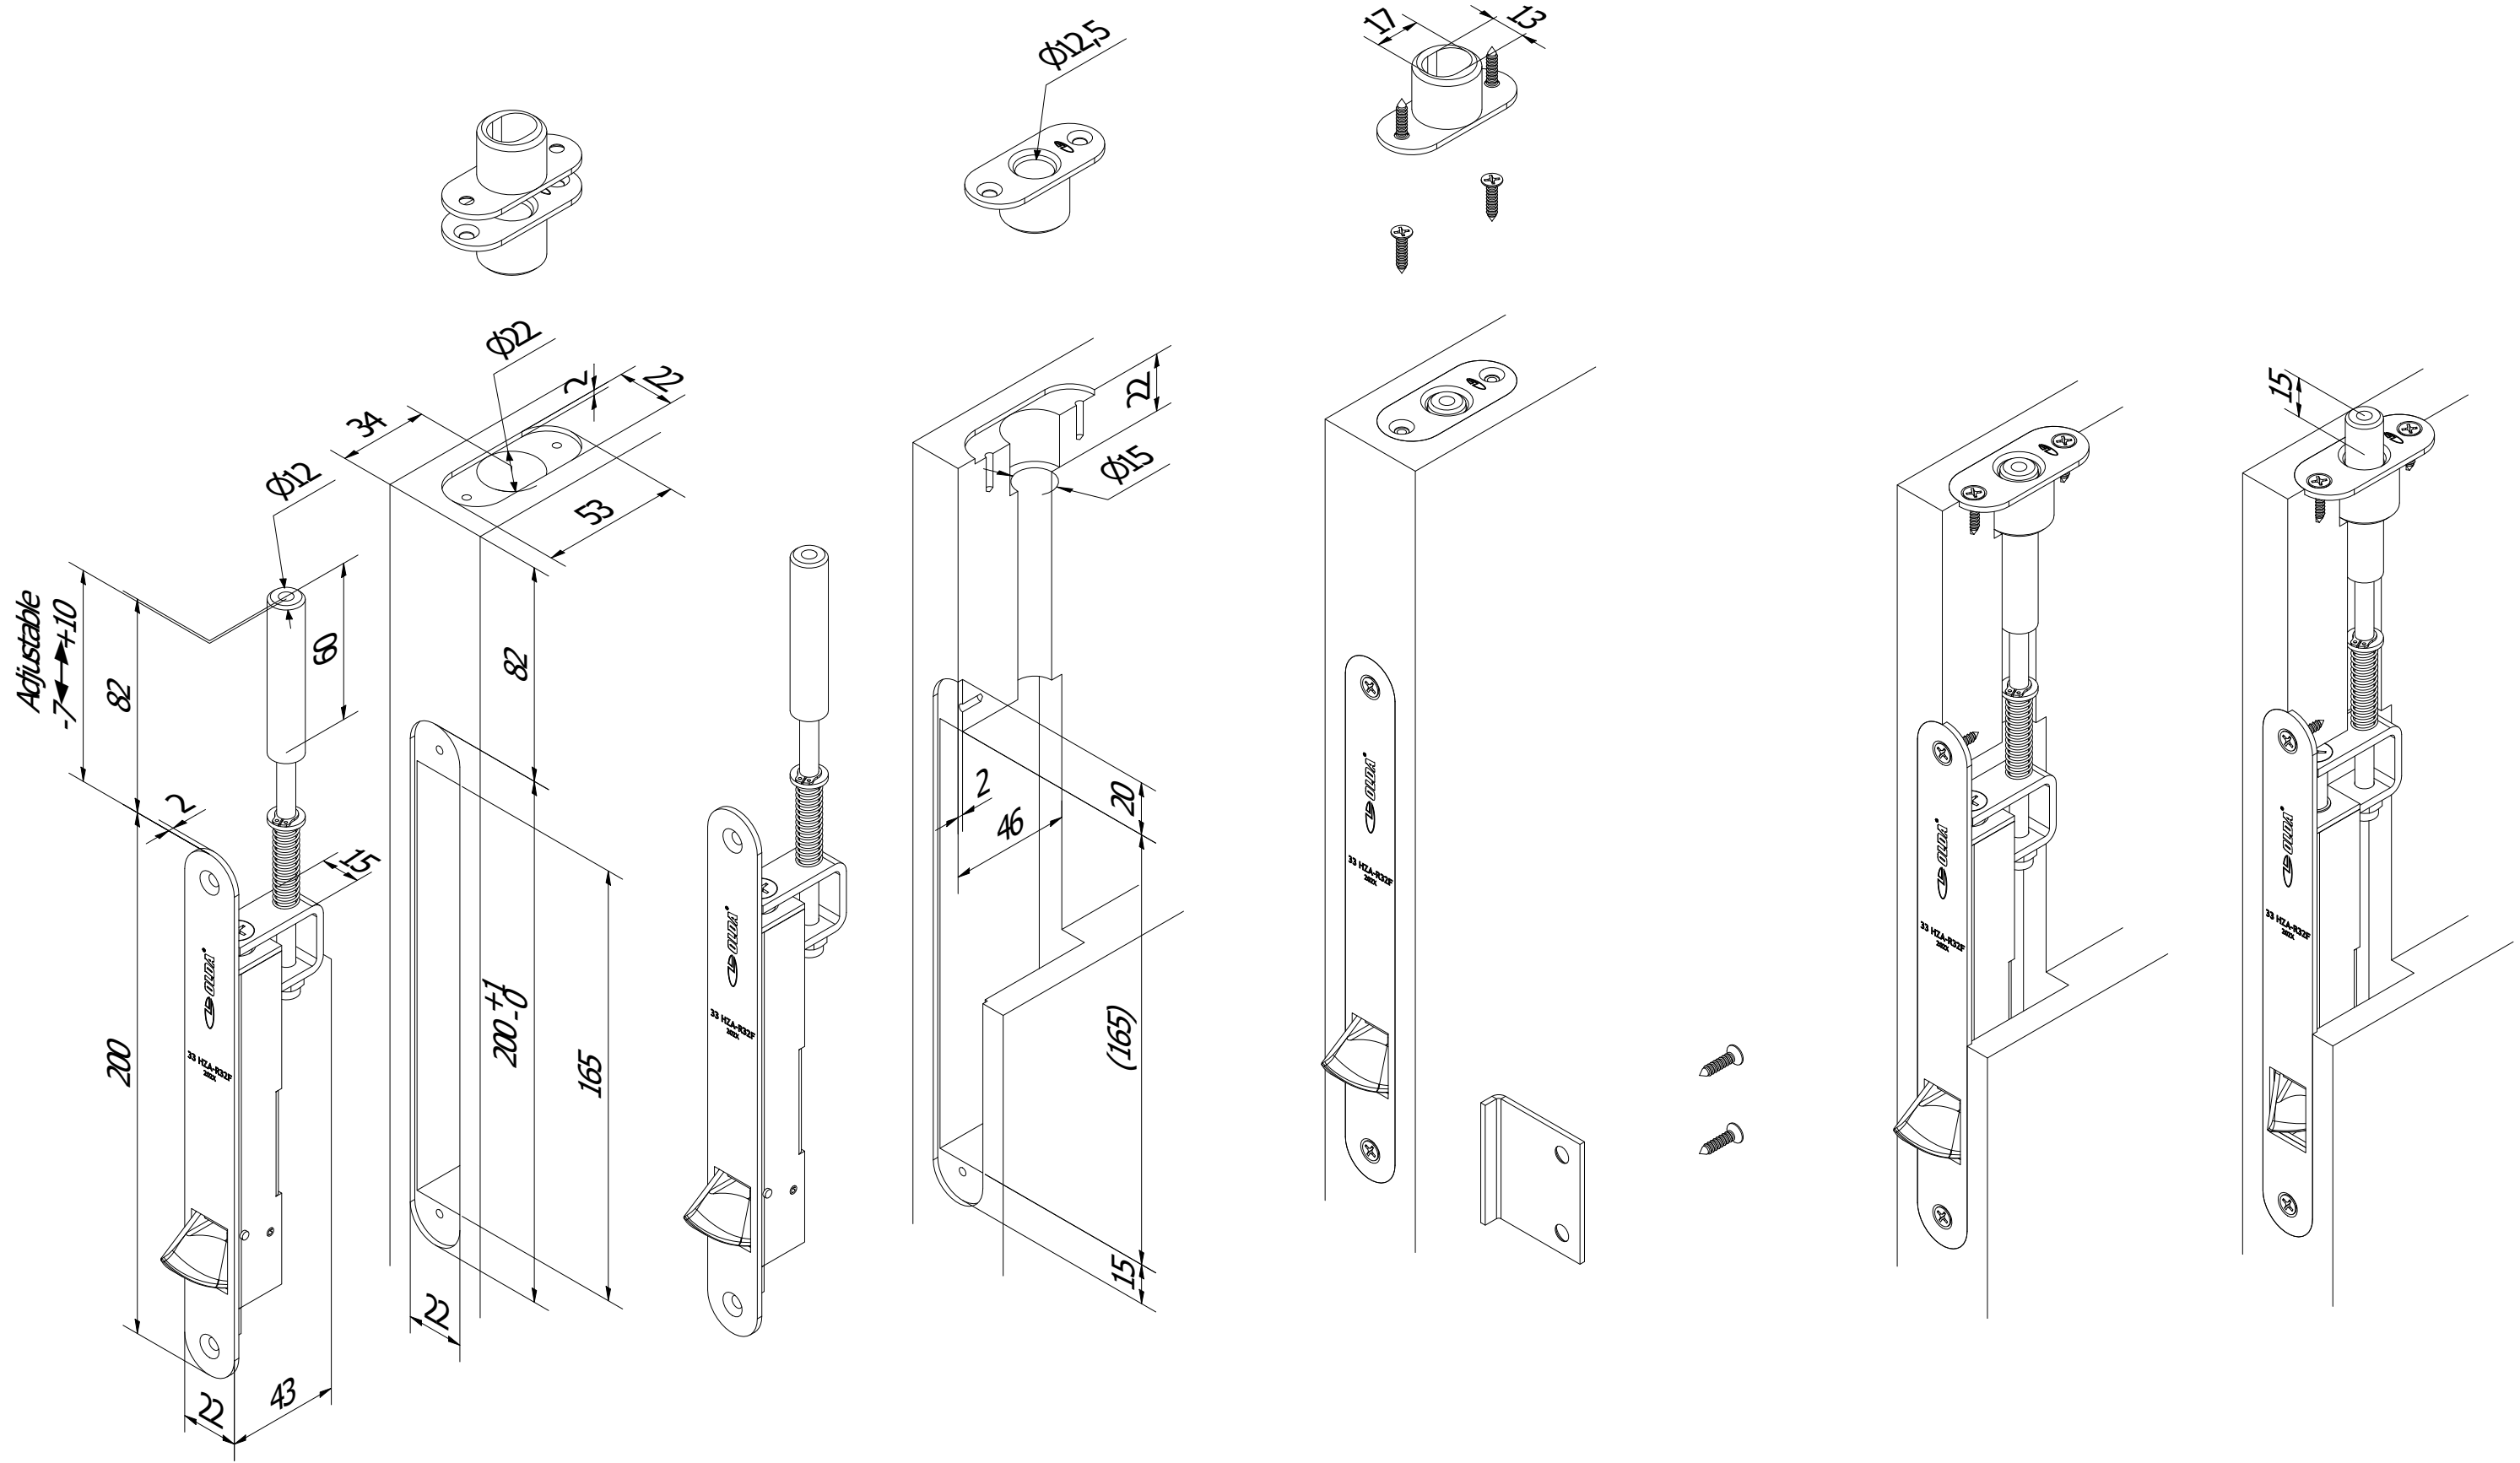

**OLDA 33 HZA-R32F - type 1 - automatic flush bolt - bolt  $\varnothing 12 \times 60$  mm**

mounting guide - internal fitting drawing

10-133-1011	C	2021-09-22
-------------	---	------------