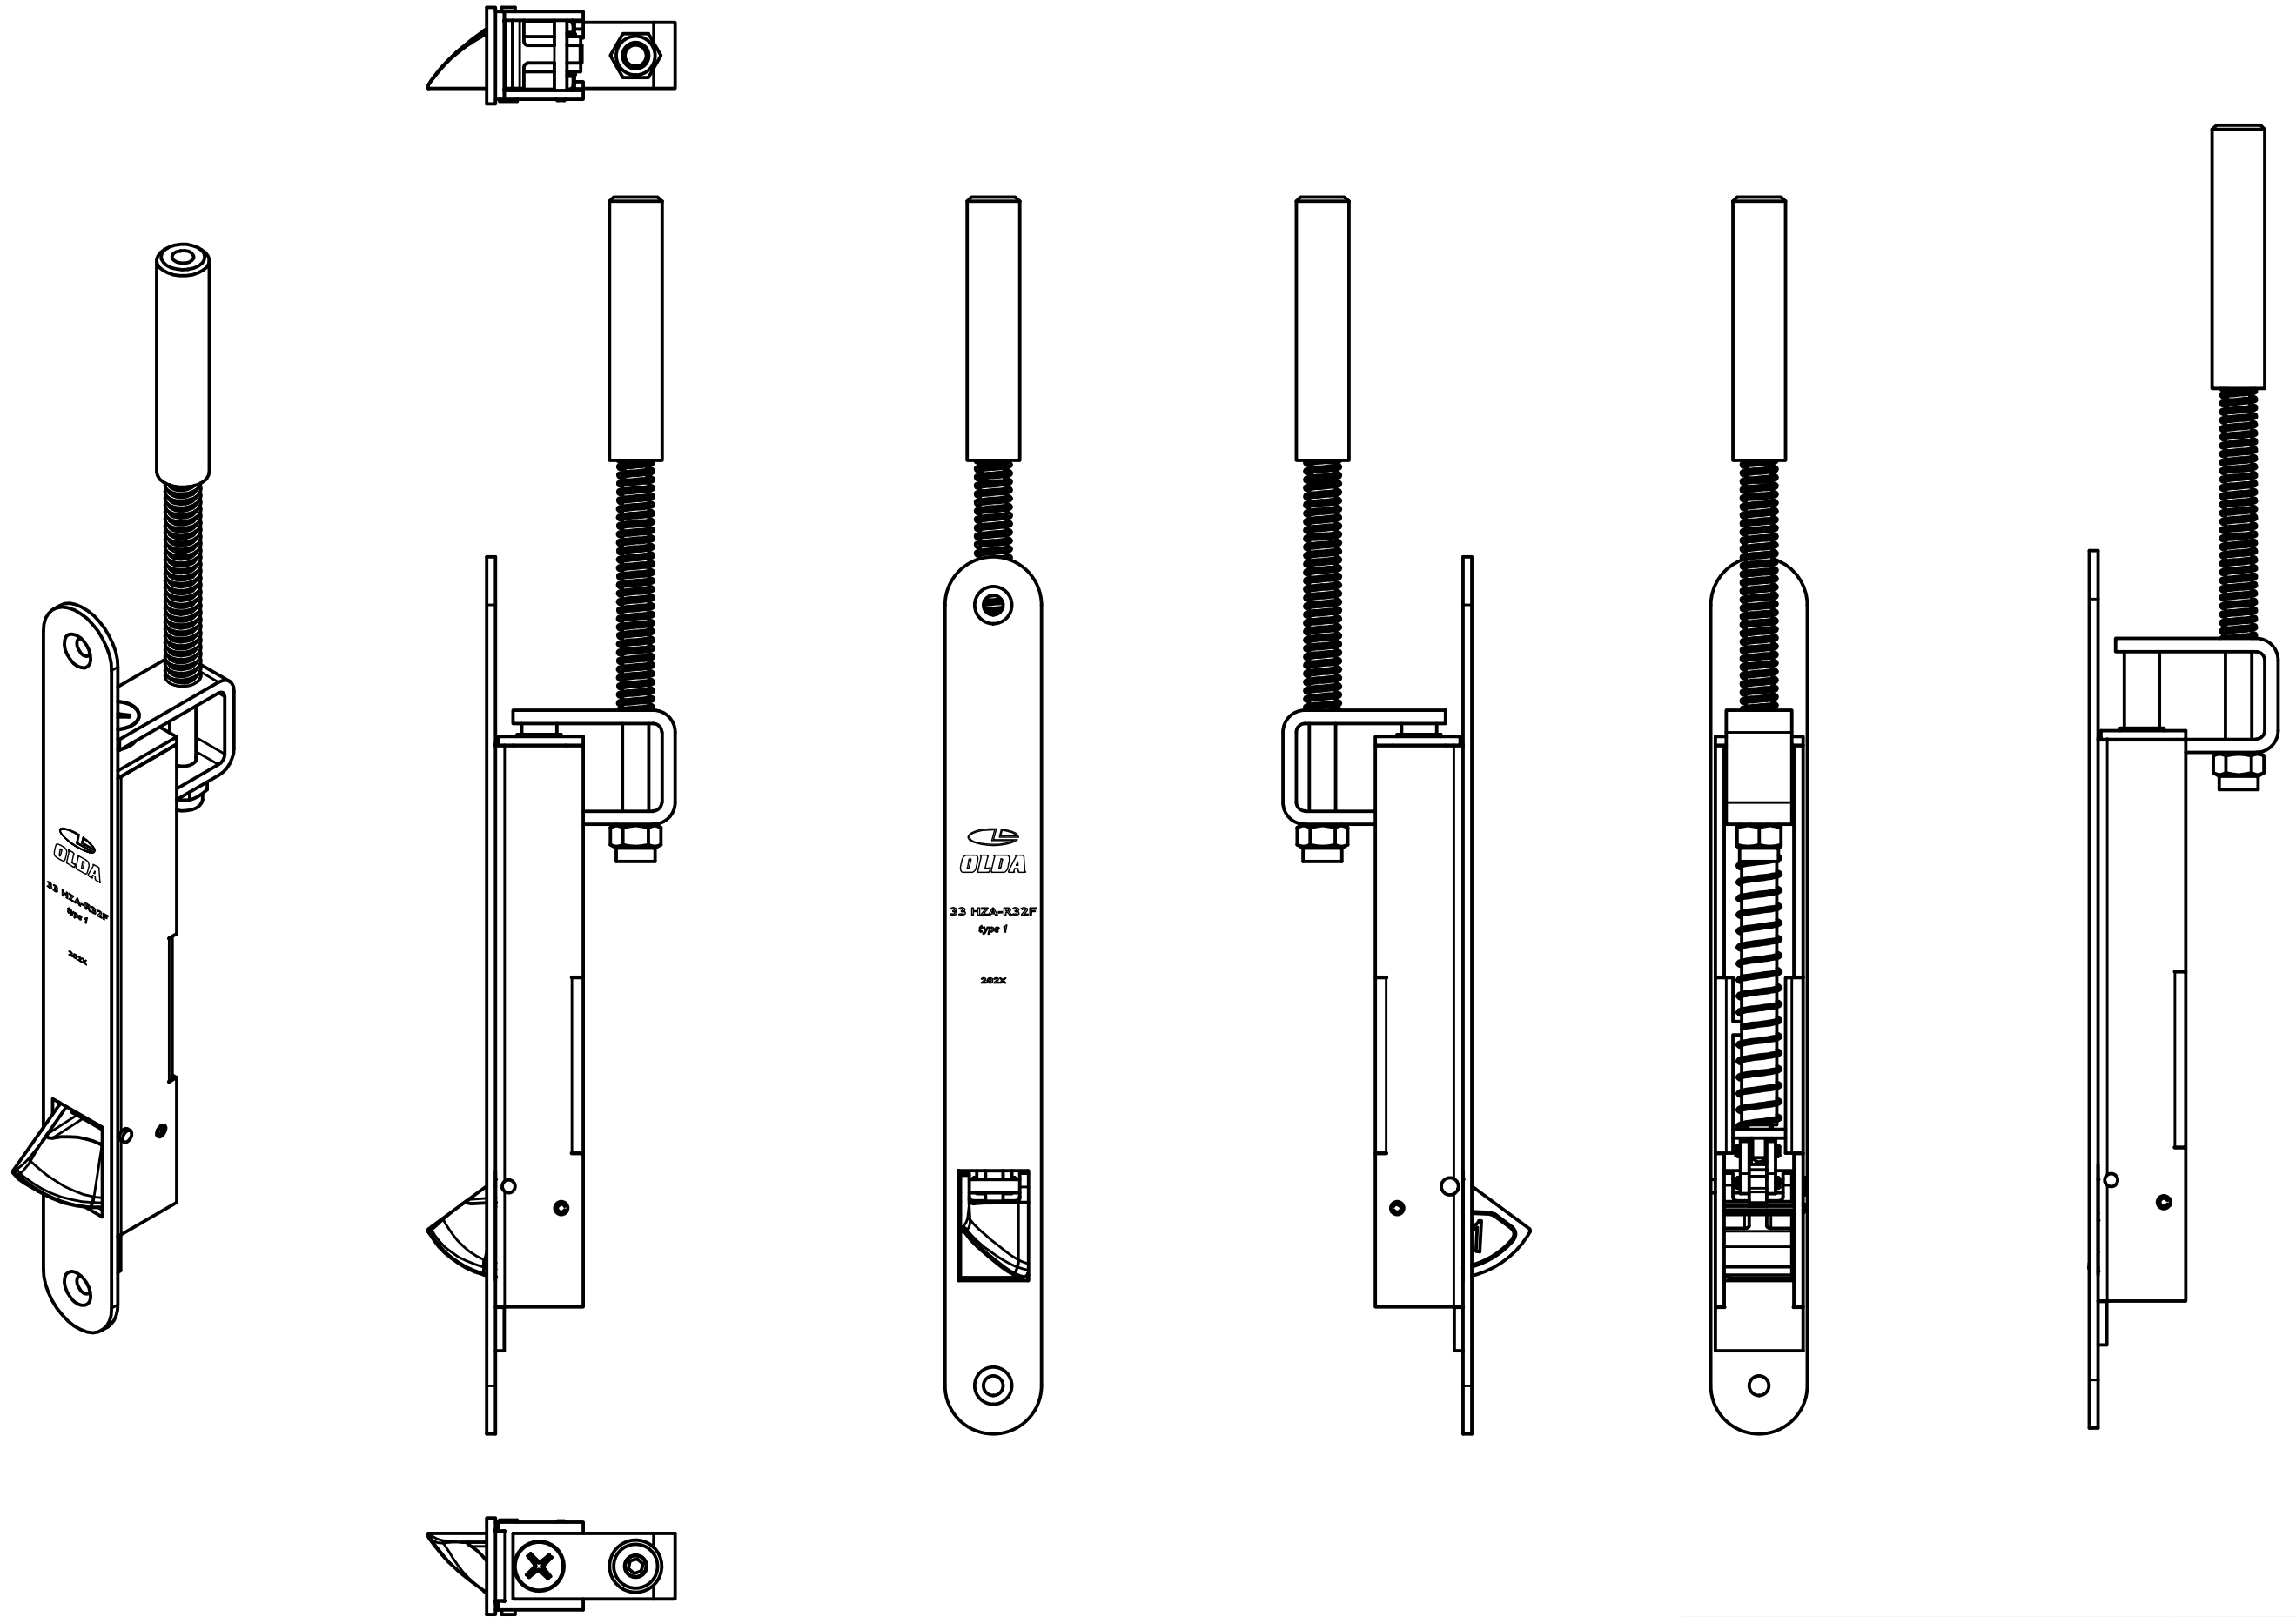

OLDA 33 HZA-R32F - type 1 - automatic flush bolt - bolt Ø12x60 mm

view drawing

10-133-1011	C	2024-05-21
-------------	---	------------