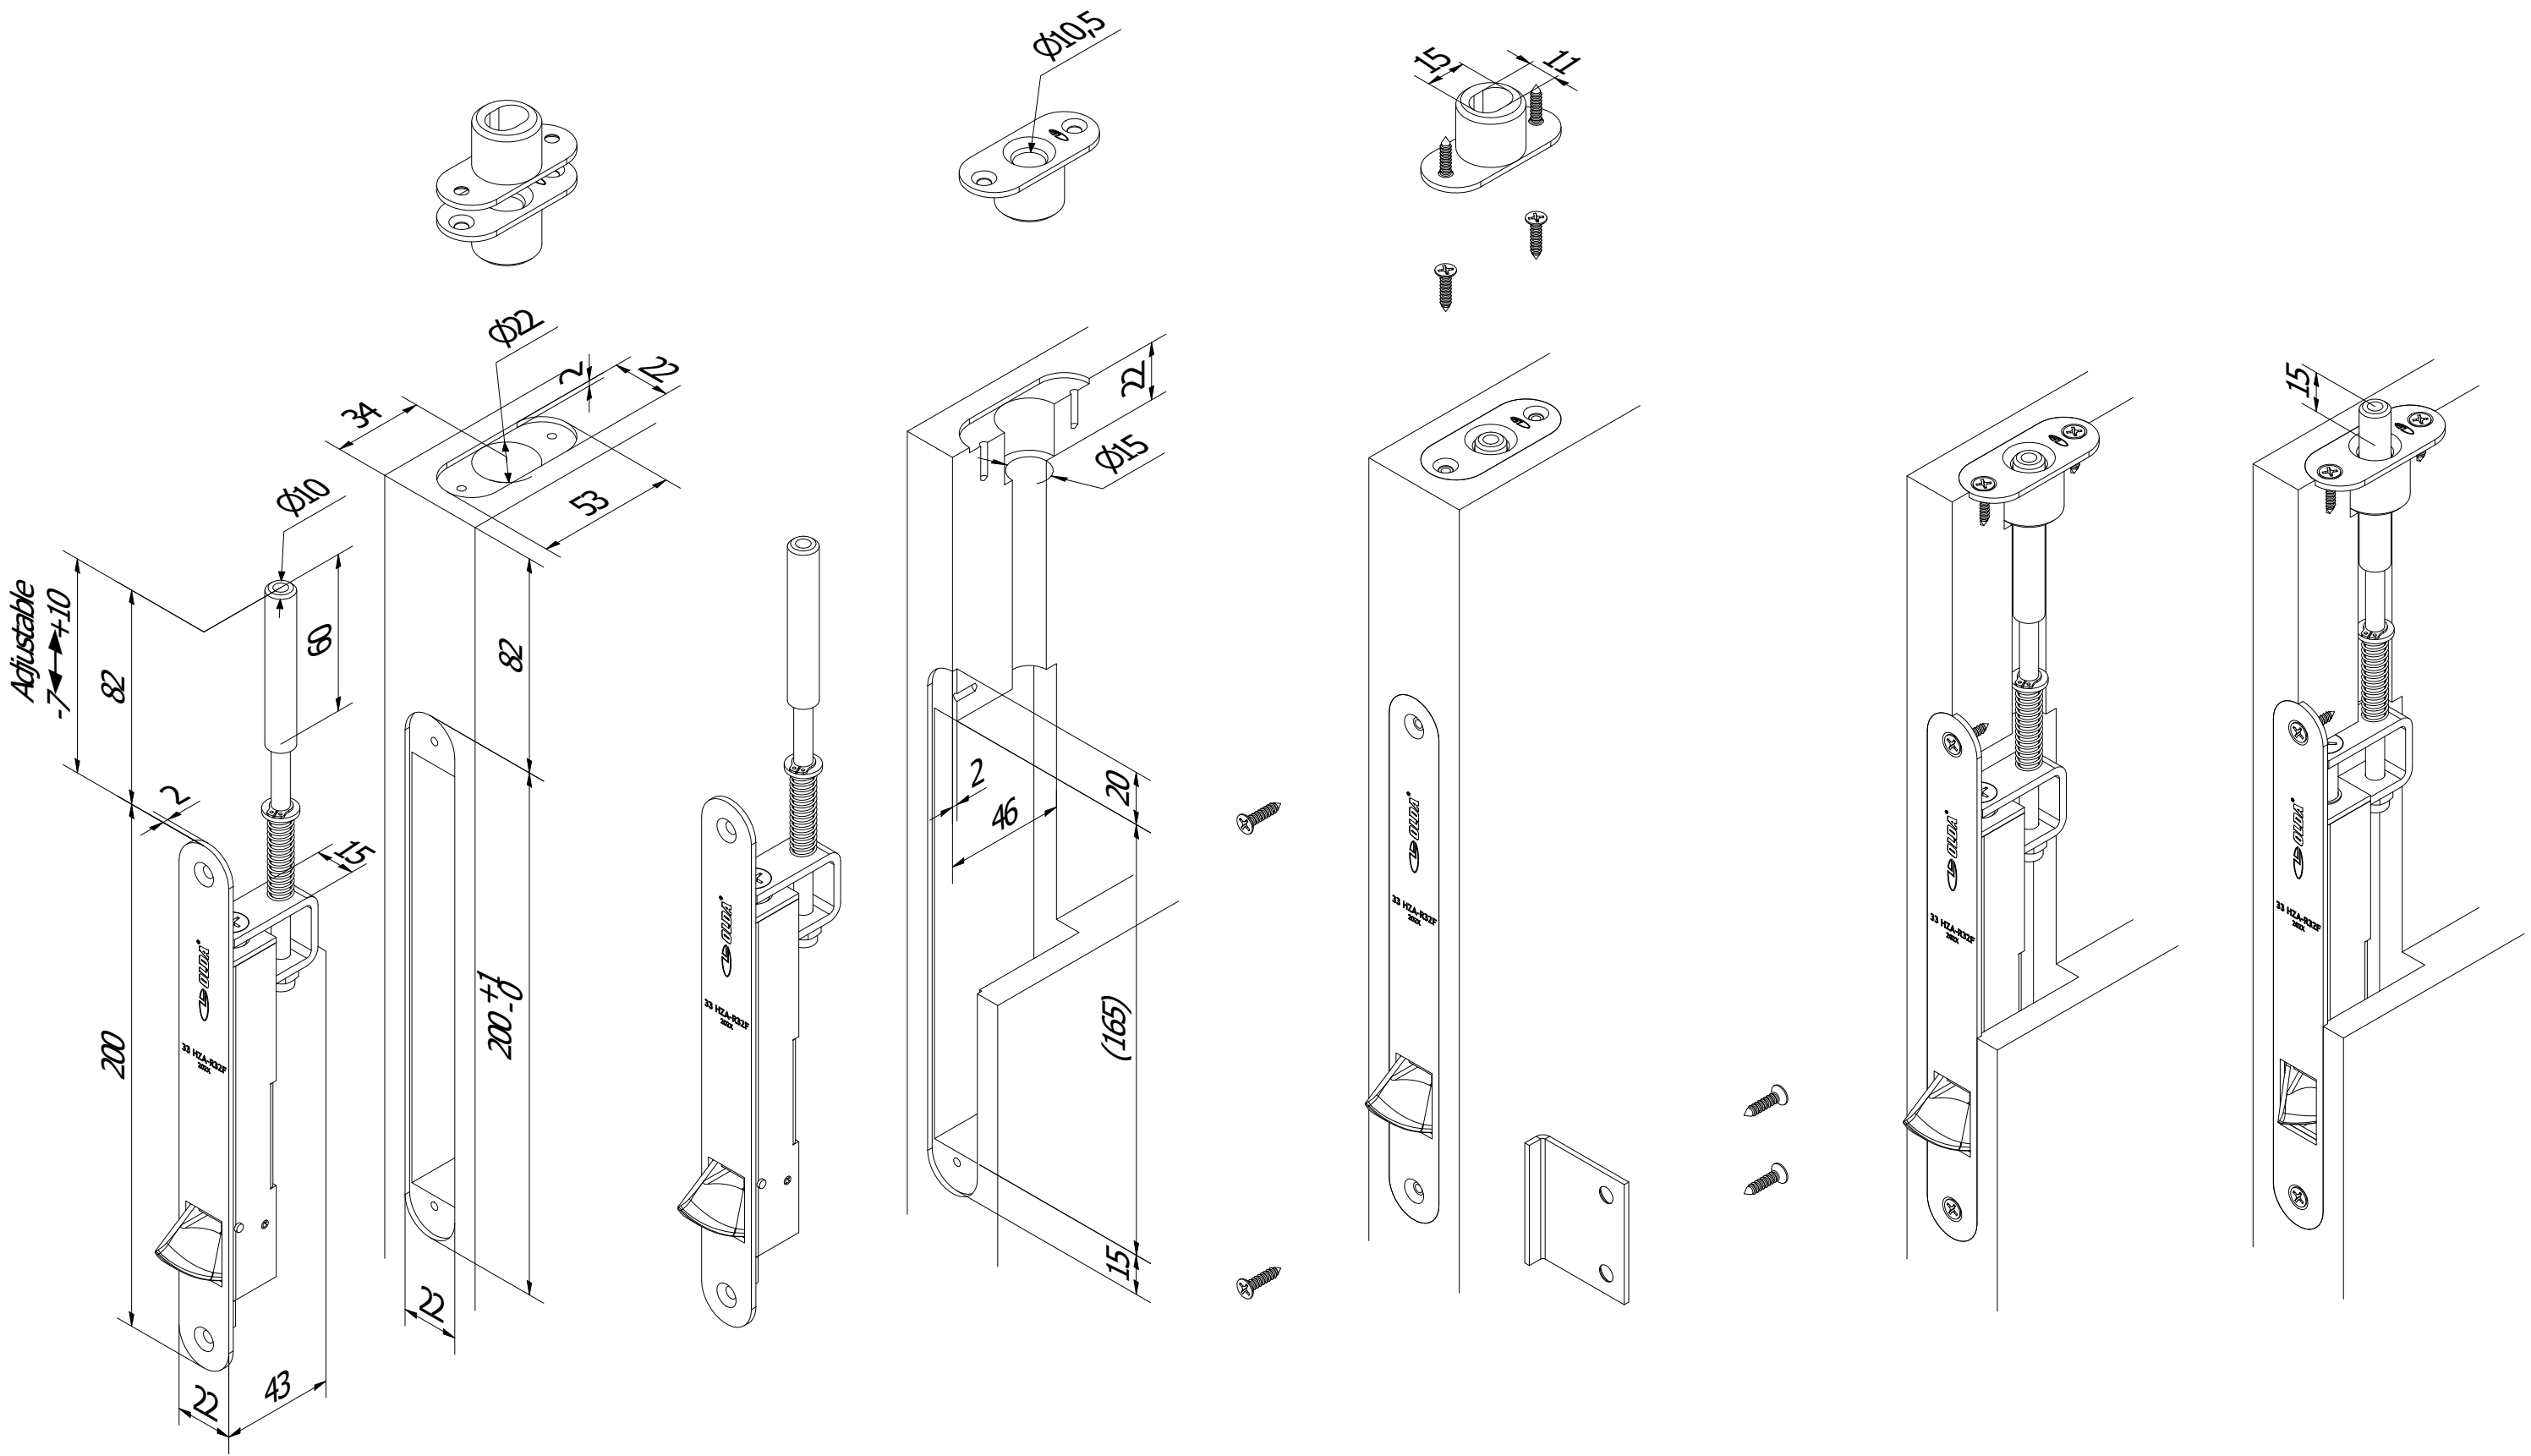

**OLDA 33 HZA-R32F - type 1 - automatic flush bolt - bolt  $\varnothing 10 \times 60$  mm**

mounting guide - internal fitting drawing

10-133-1012	C	2021-09-22
-------------	---	------------