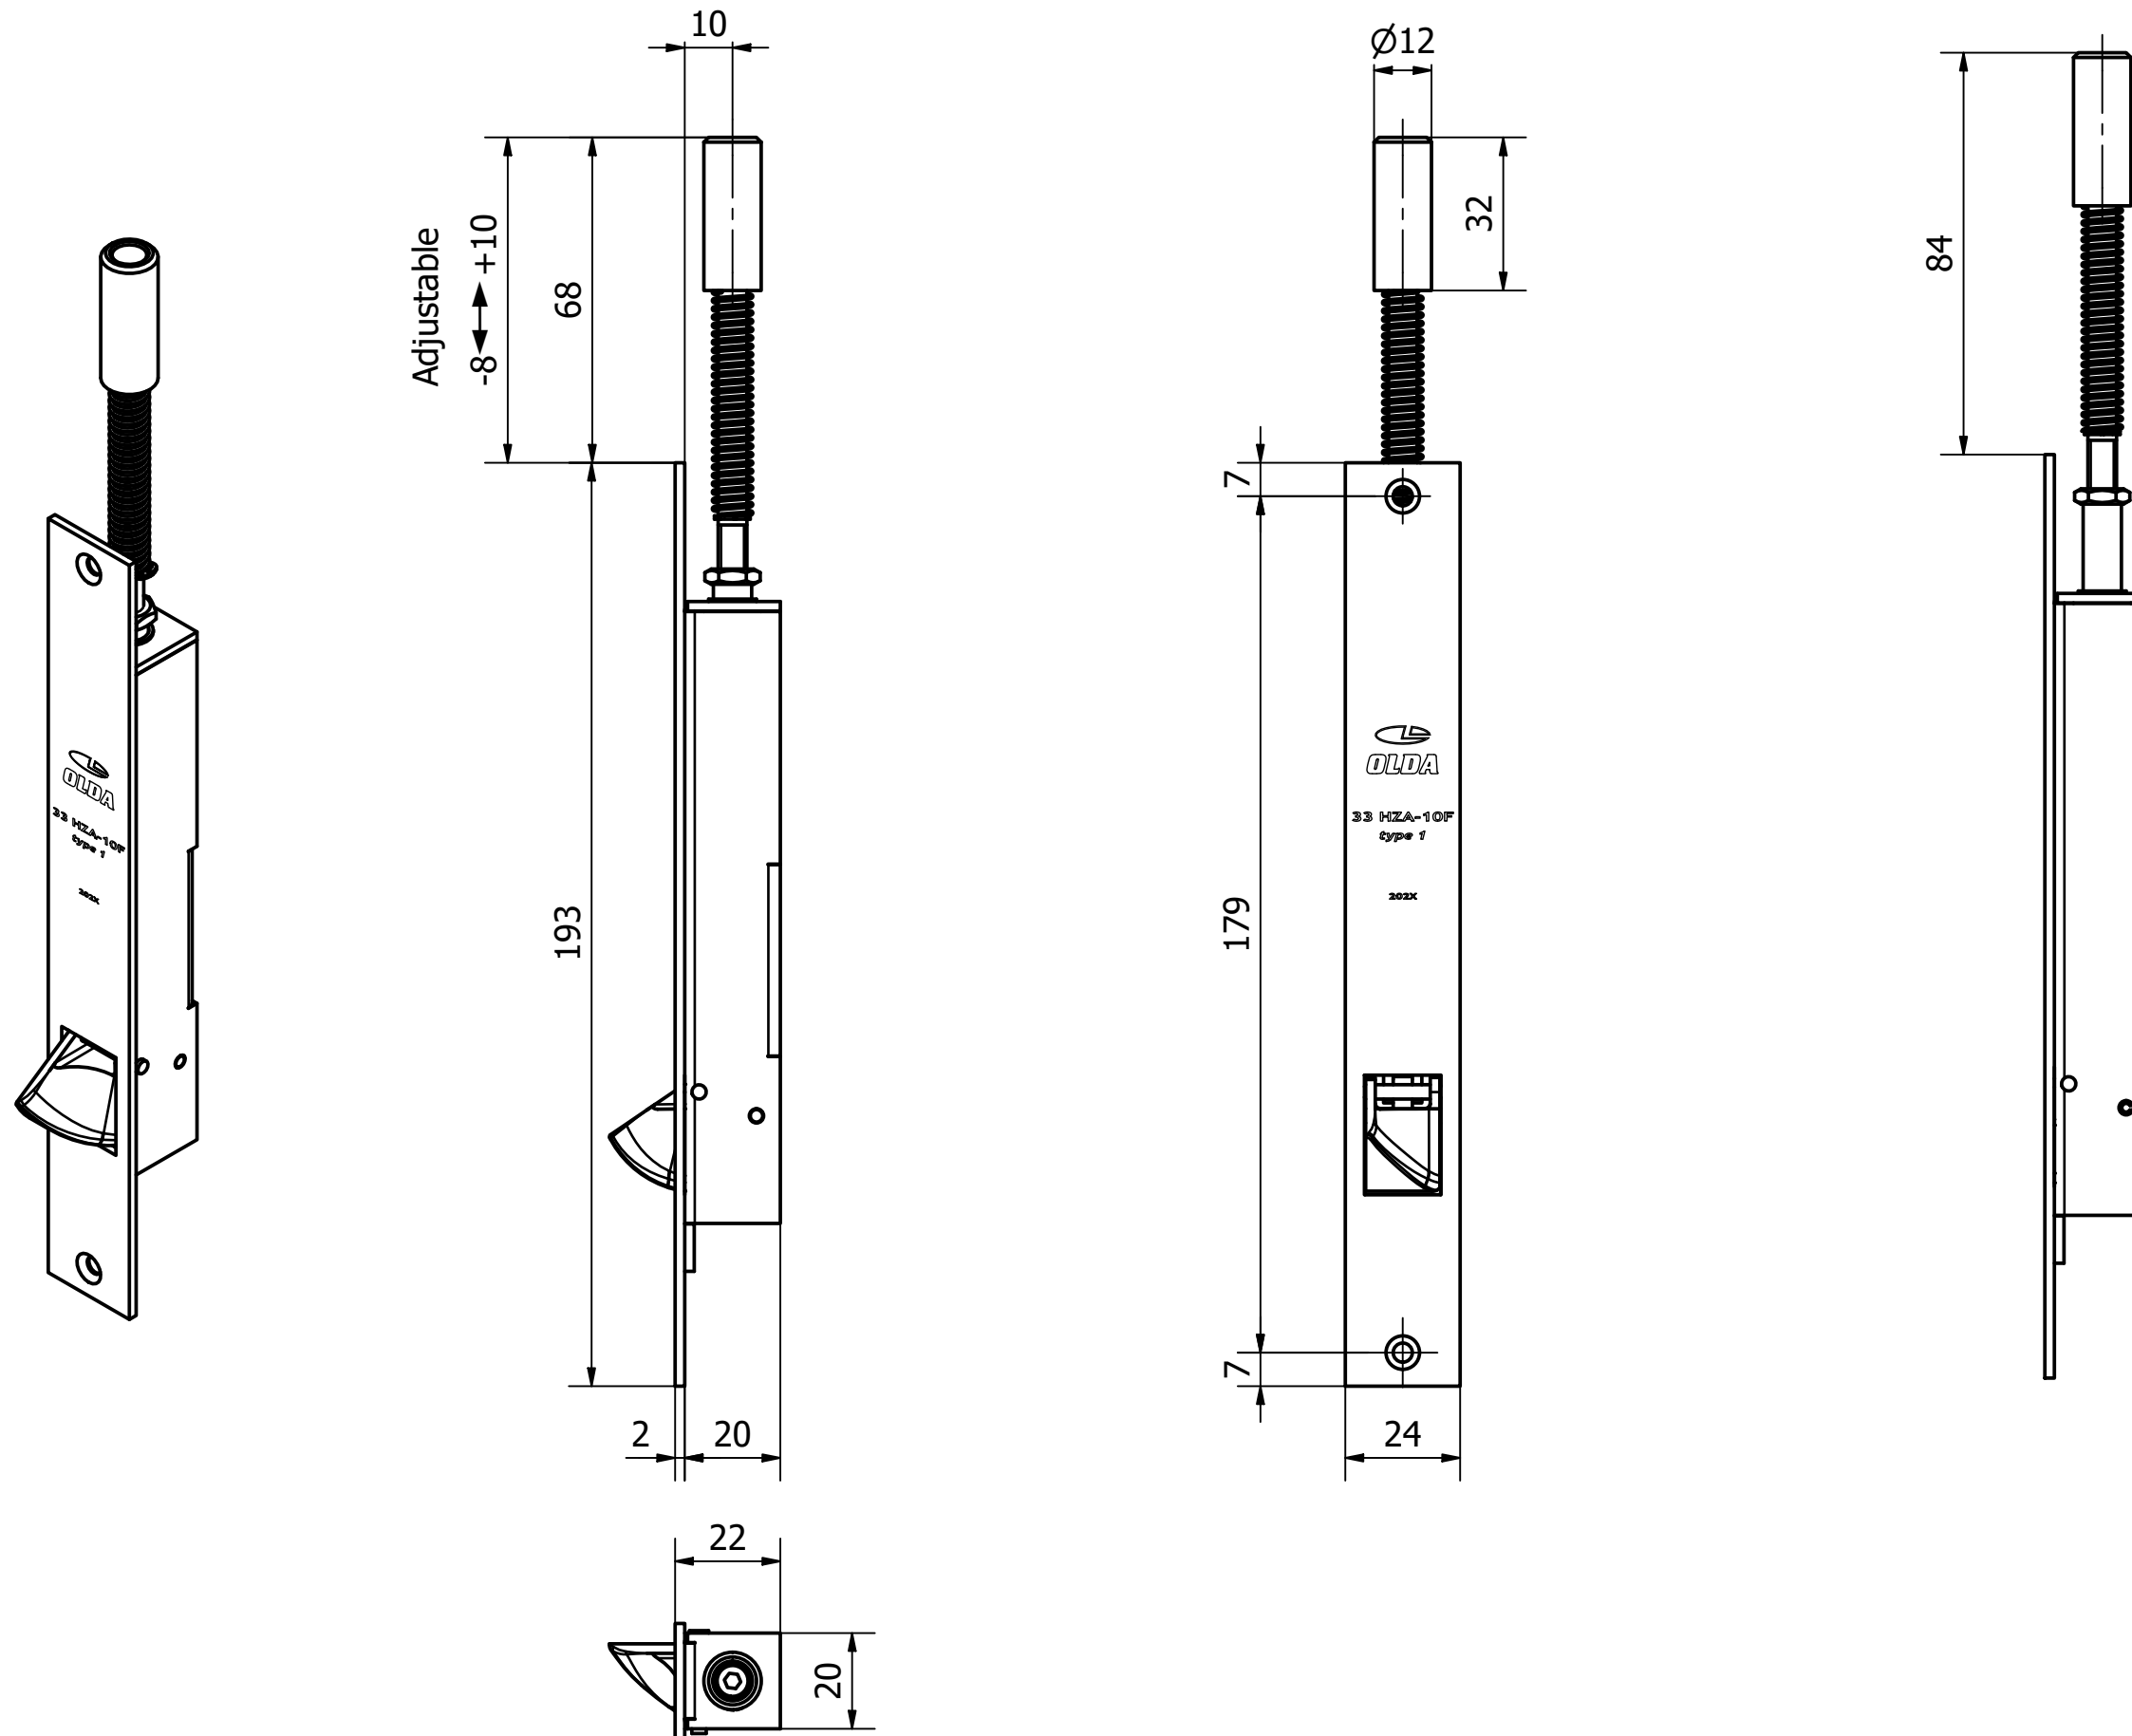

OLDA 33 HZA-10F - type 1 - automatic flush bolt

dimension drawing

10-033-1001	A	2023-09-29
-------------	---	------------