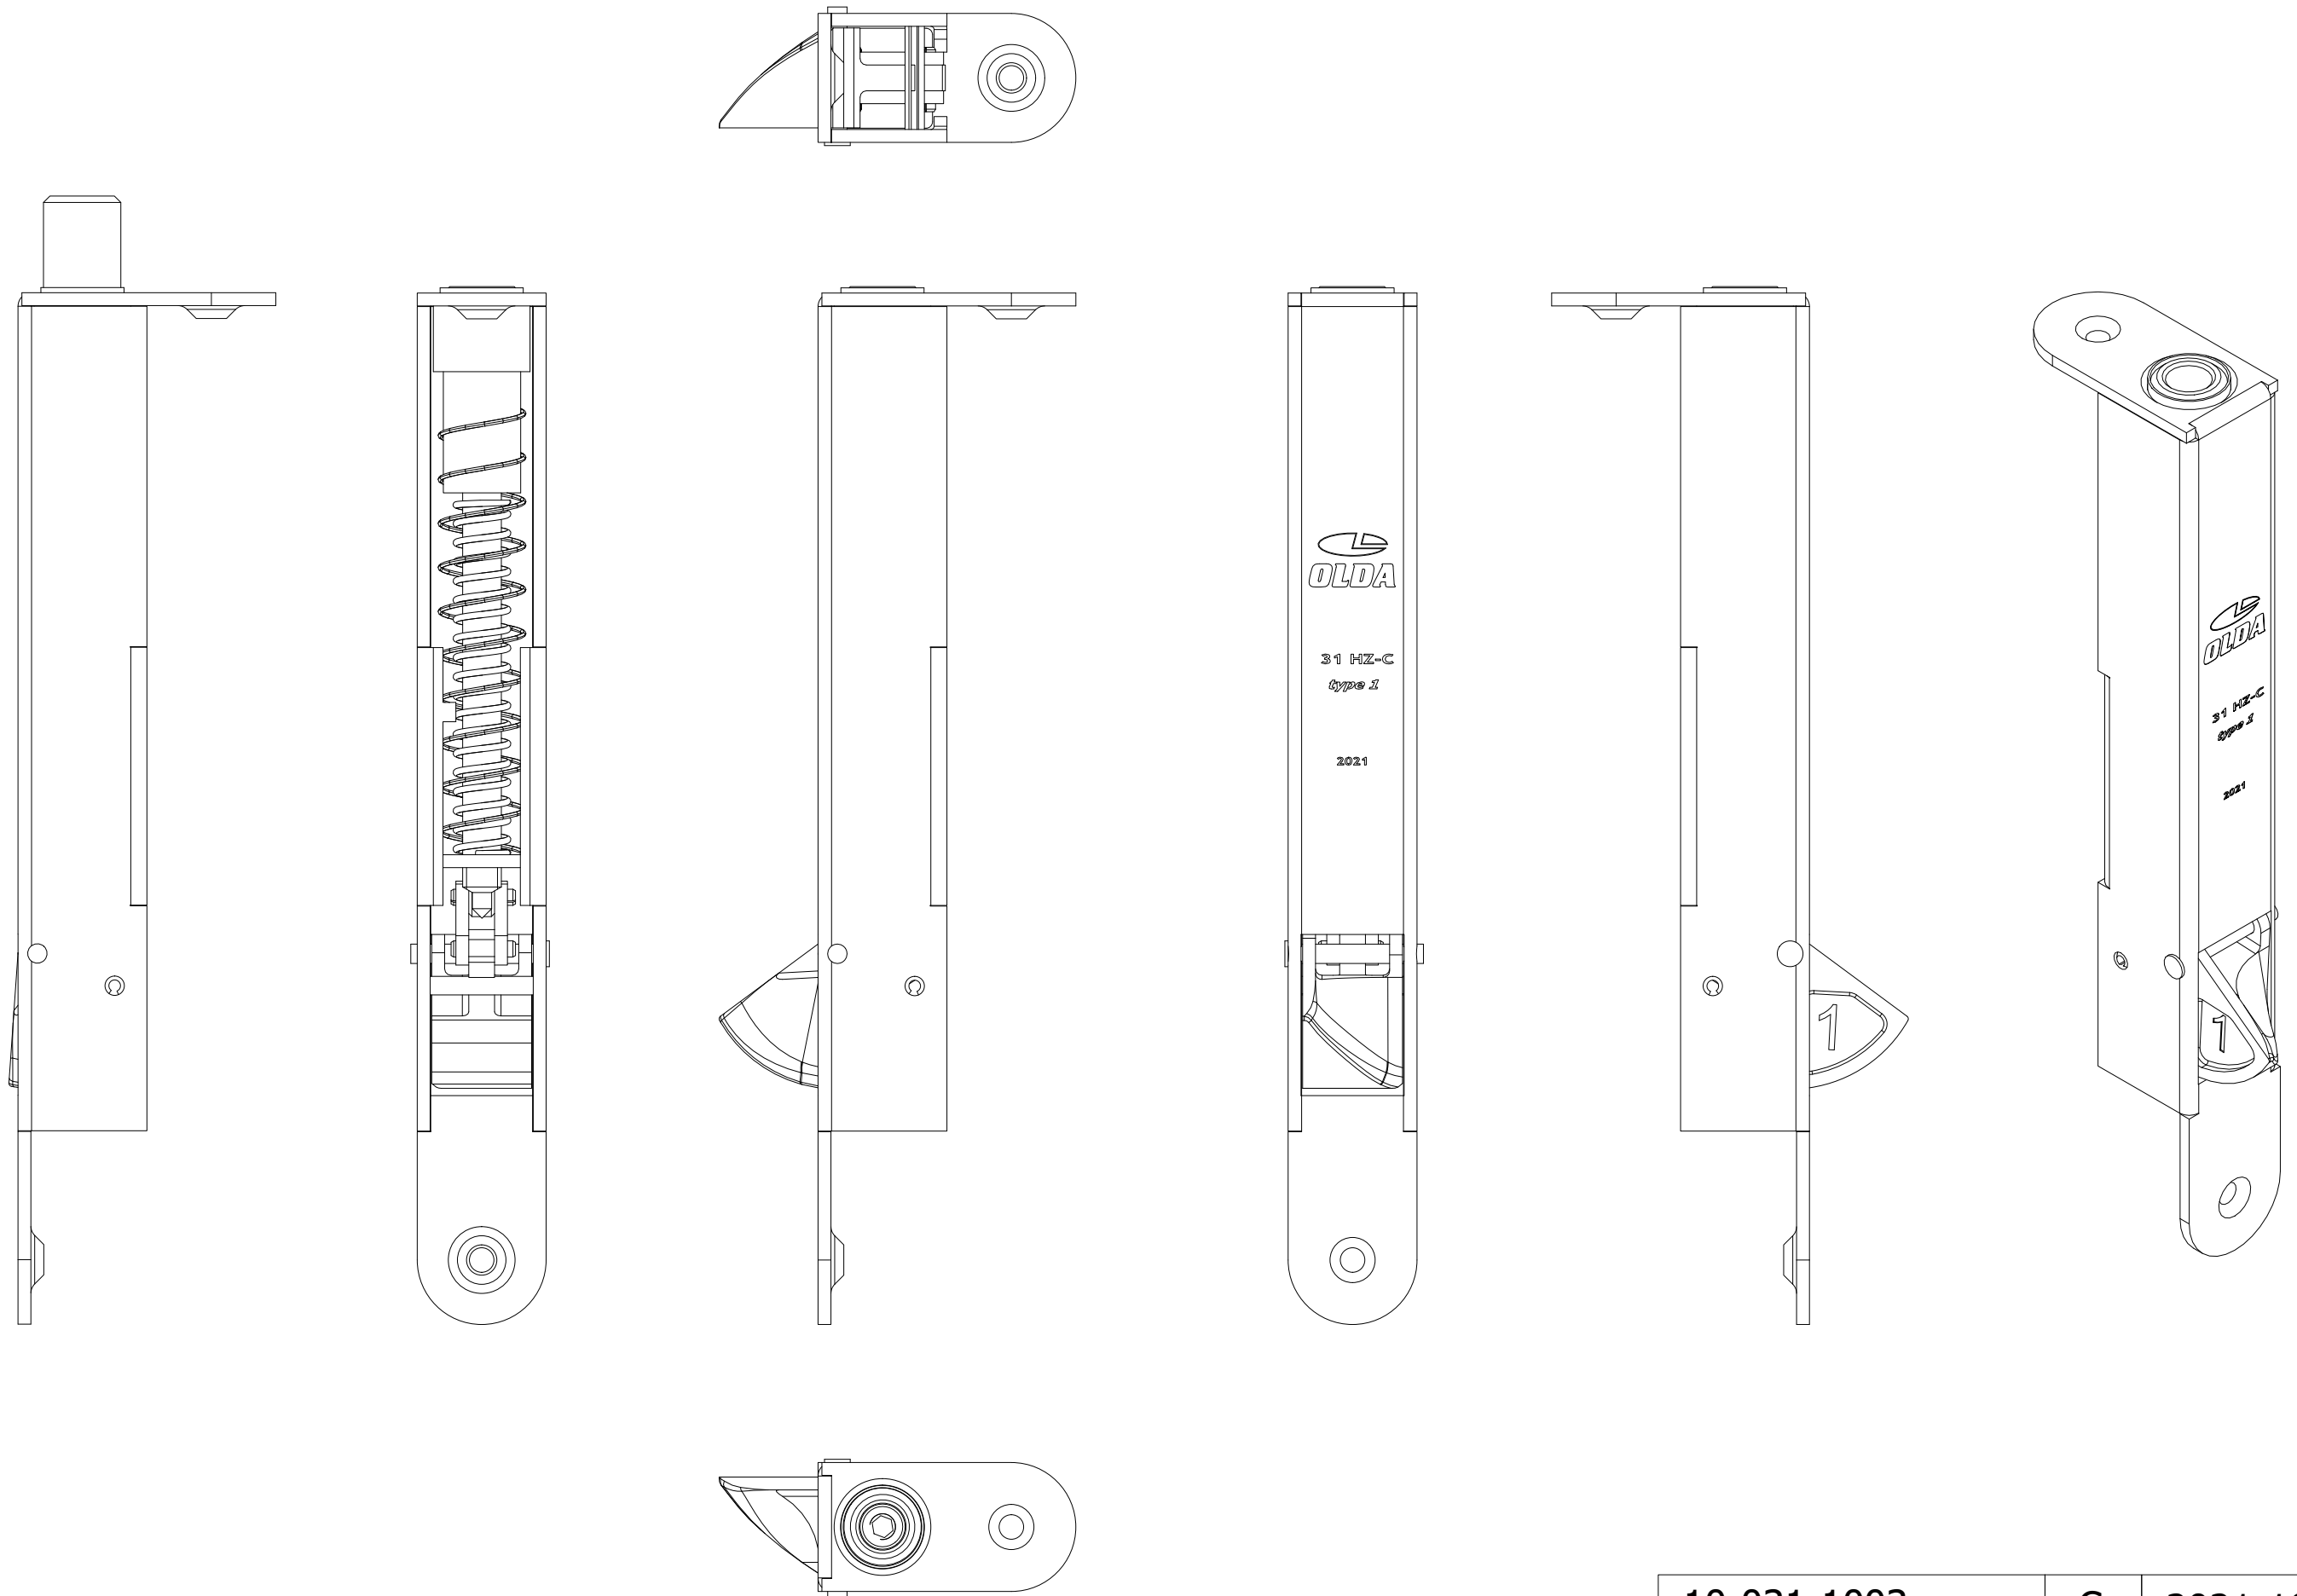

OLDA 31 HZ-C - type 1 - automatic flush bolt

view drawing

10-031-1003	C	2021-10-21
-------------	---	------------