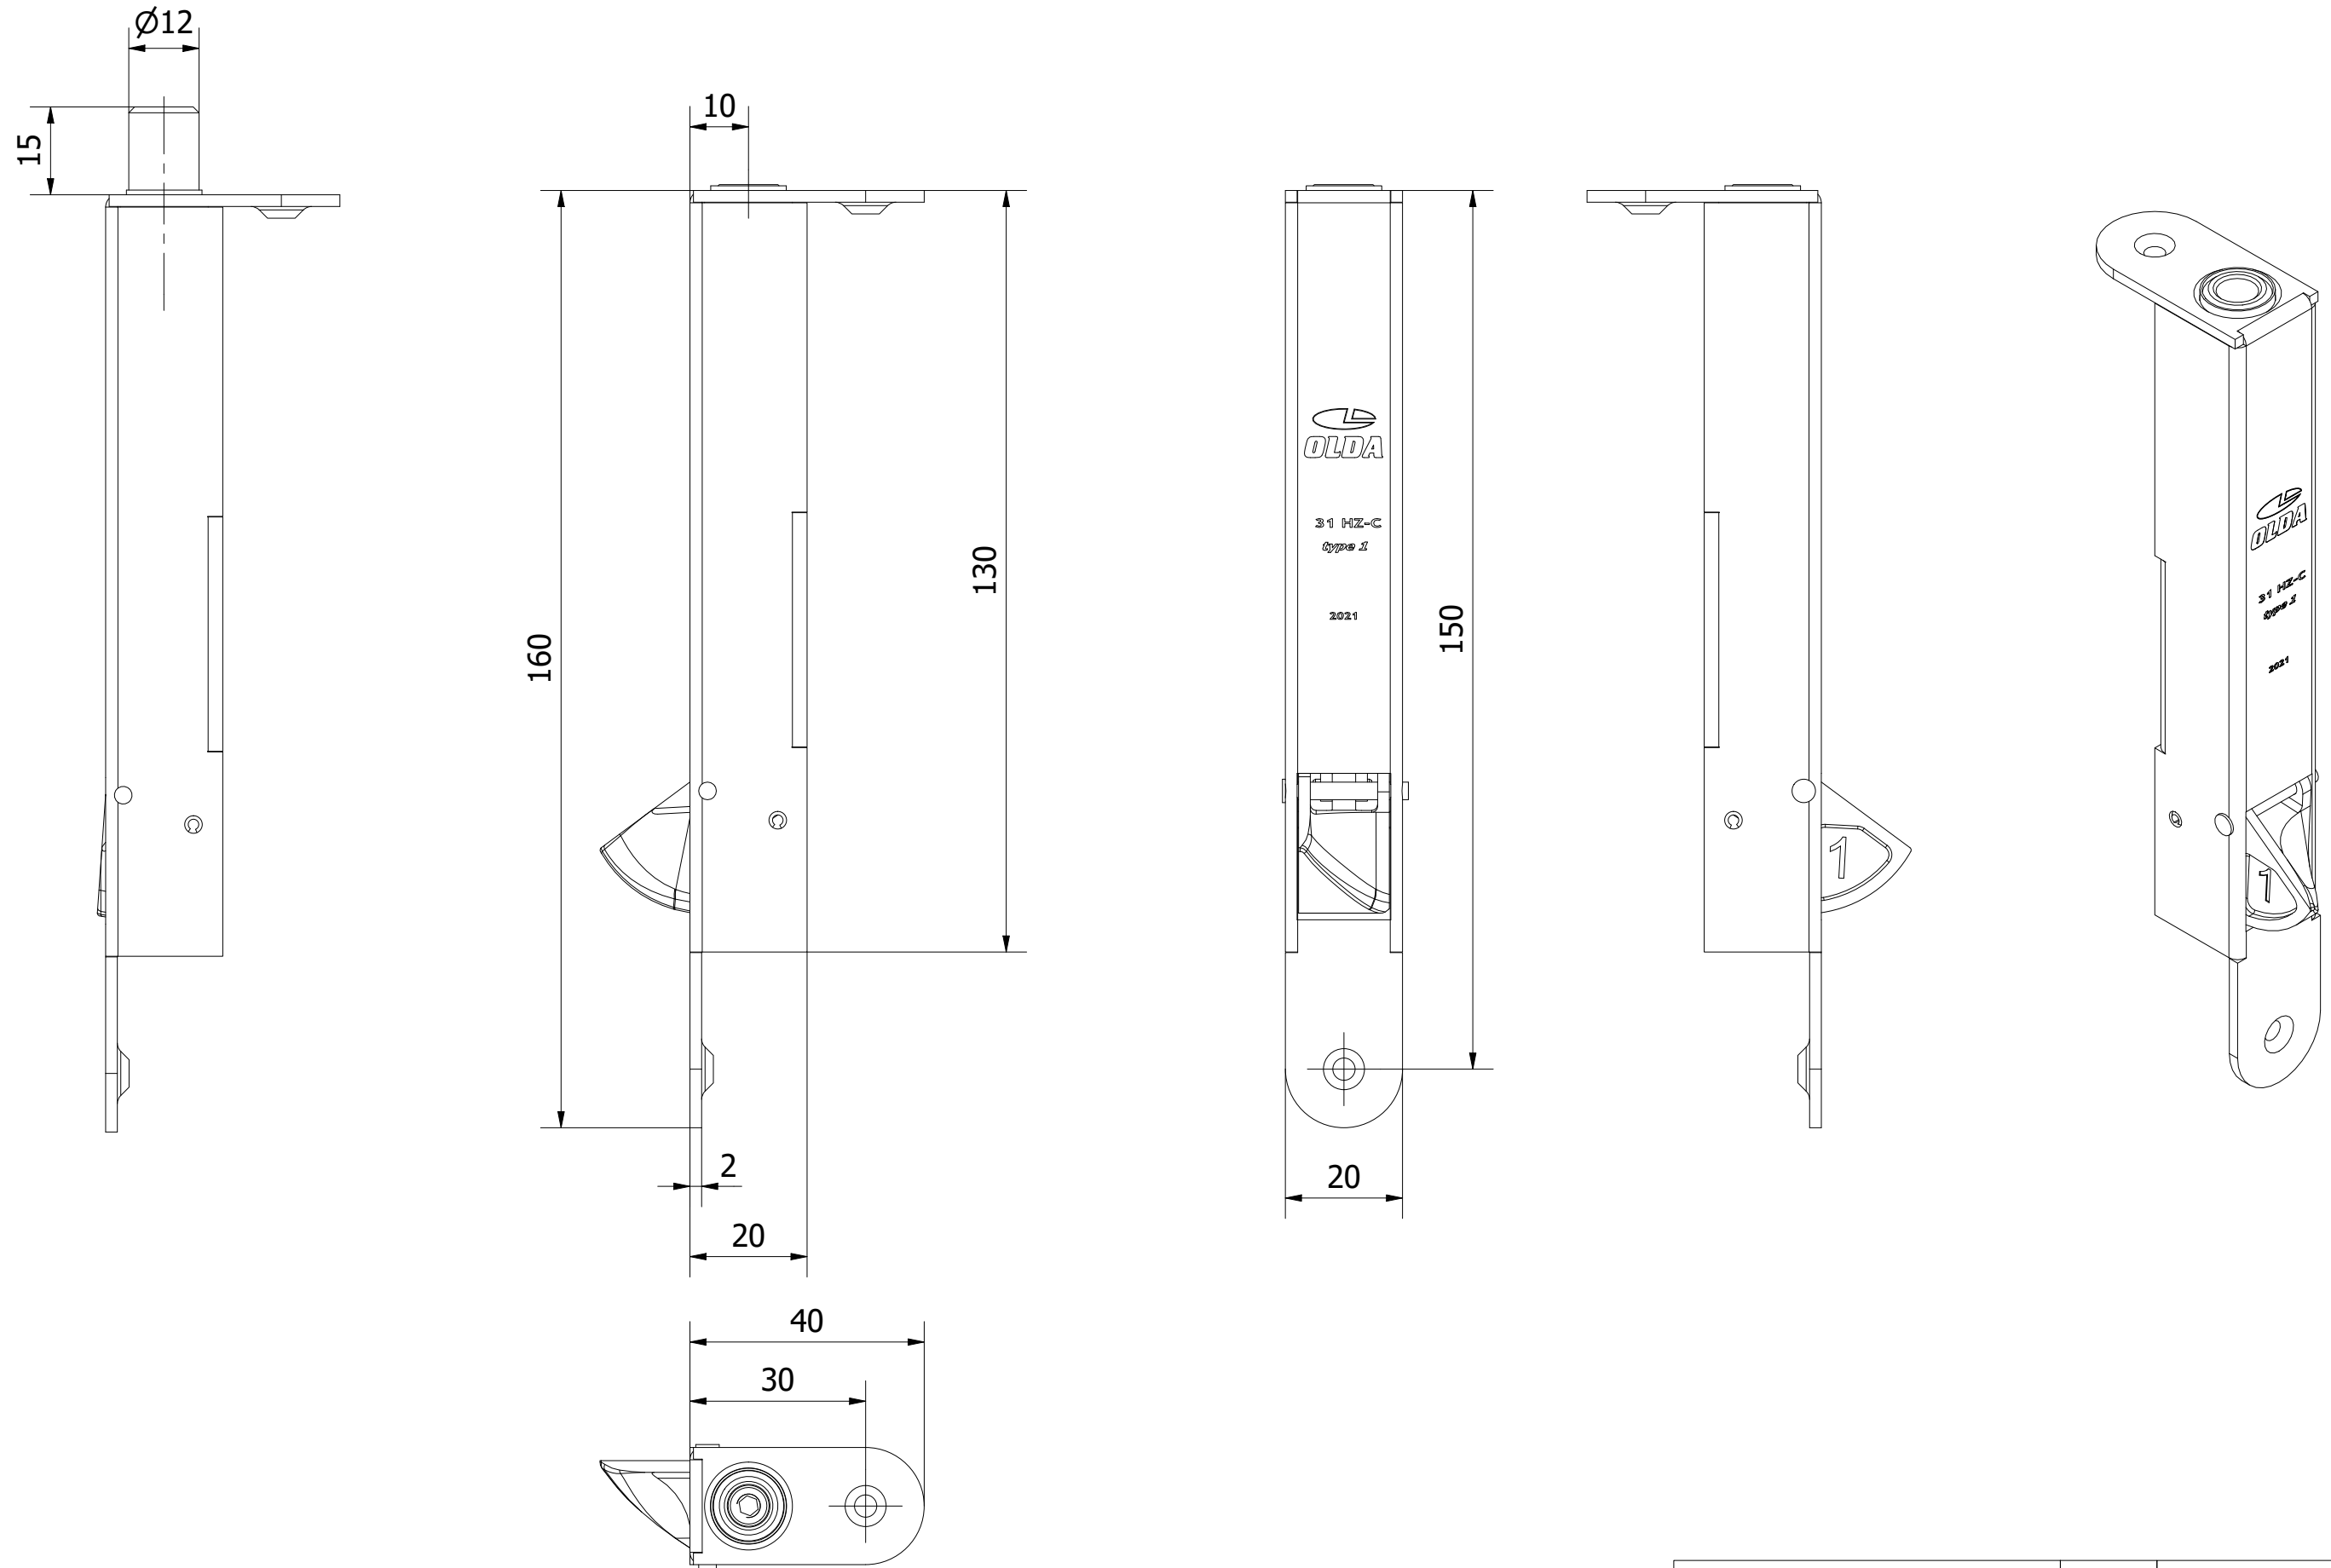

OLDA 31 HZ-C - type 1 - automatic flush bolt

dimension drawing

10-031-1003	C	2021-10-21
-------------	---	------------