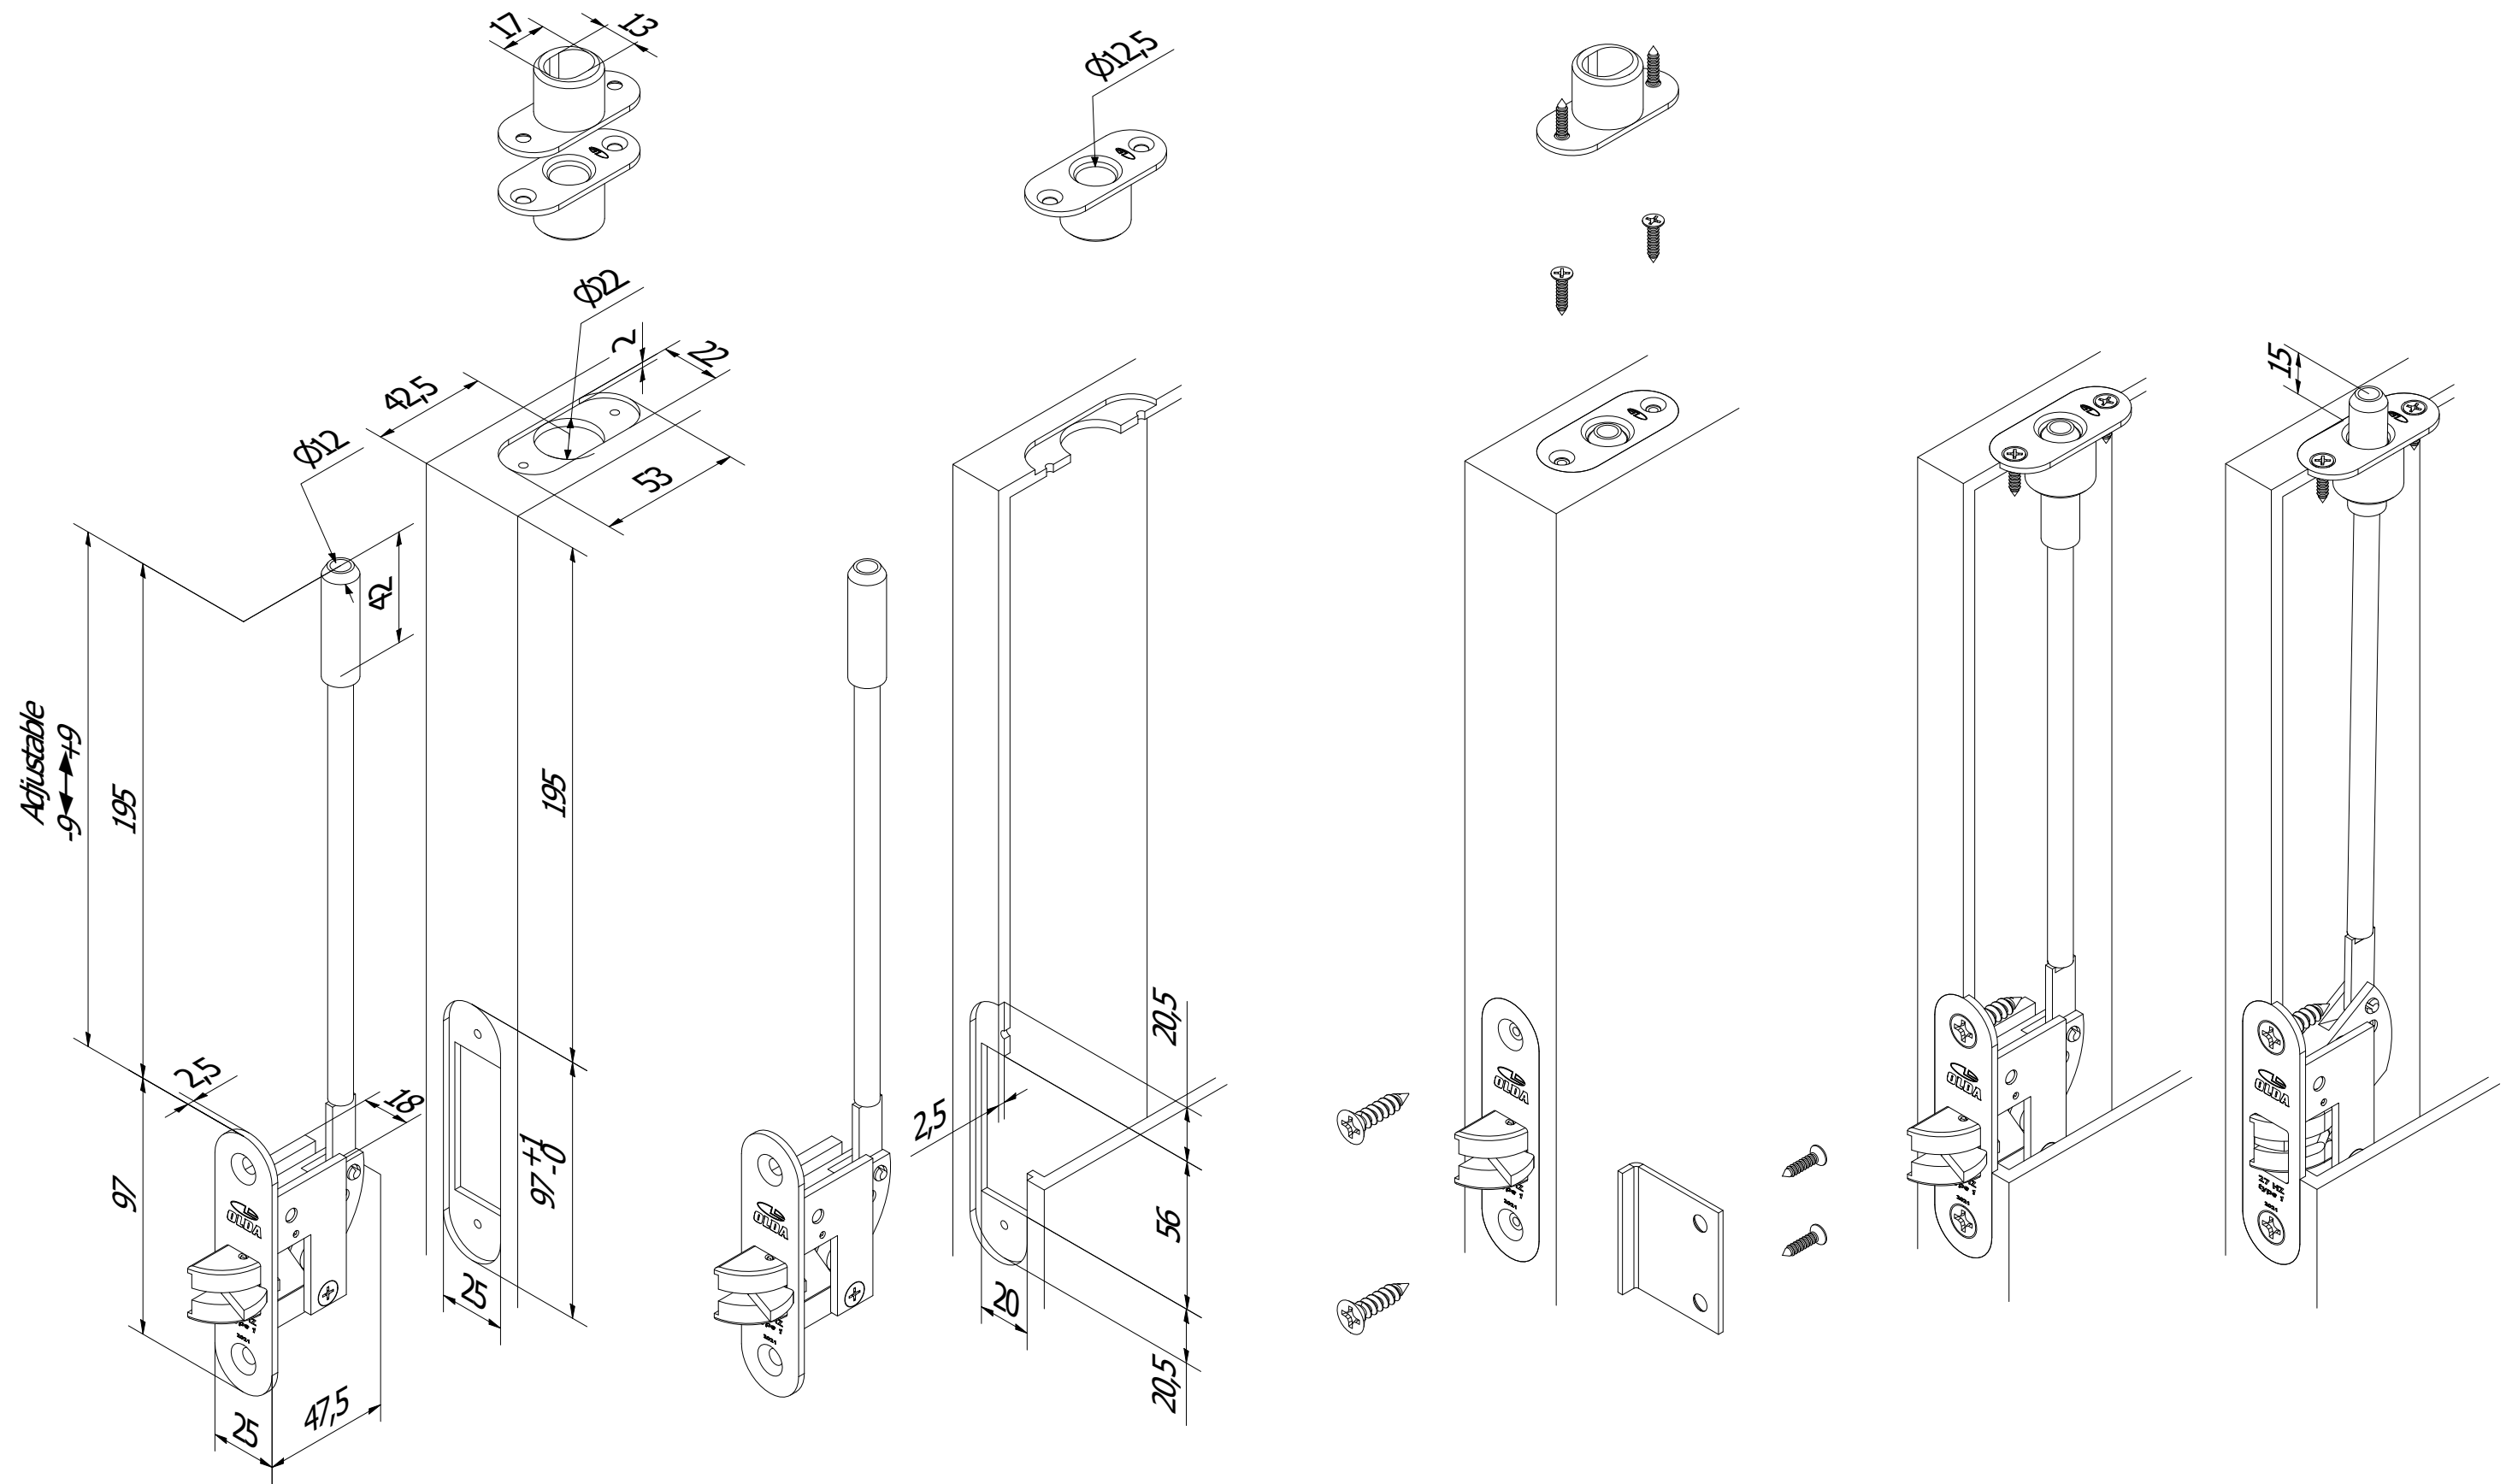

# OLDA 27 HZ - type 1 - automatic flush bolt

internal fitting

10-027-1000	A	2021-10-14
-------------	---	------------