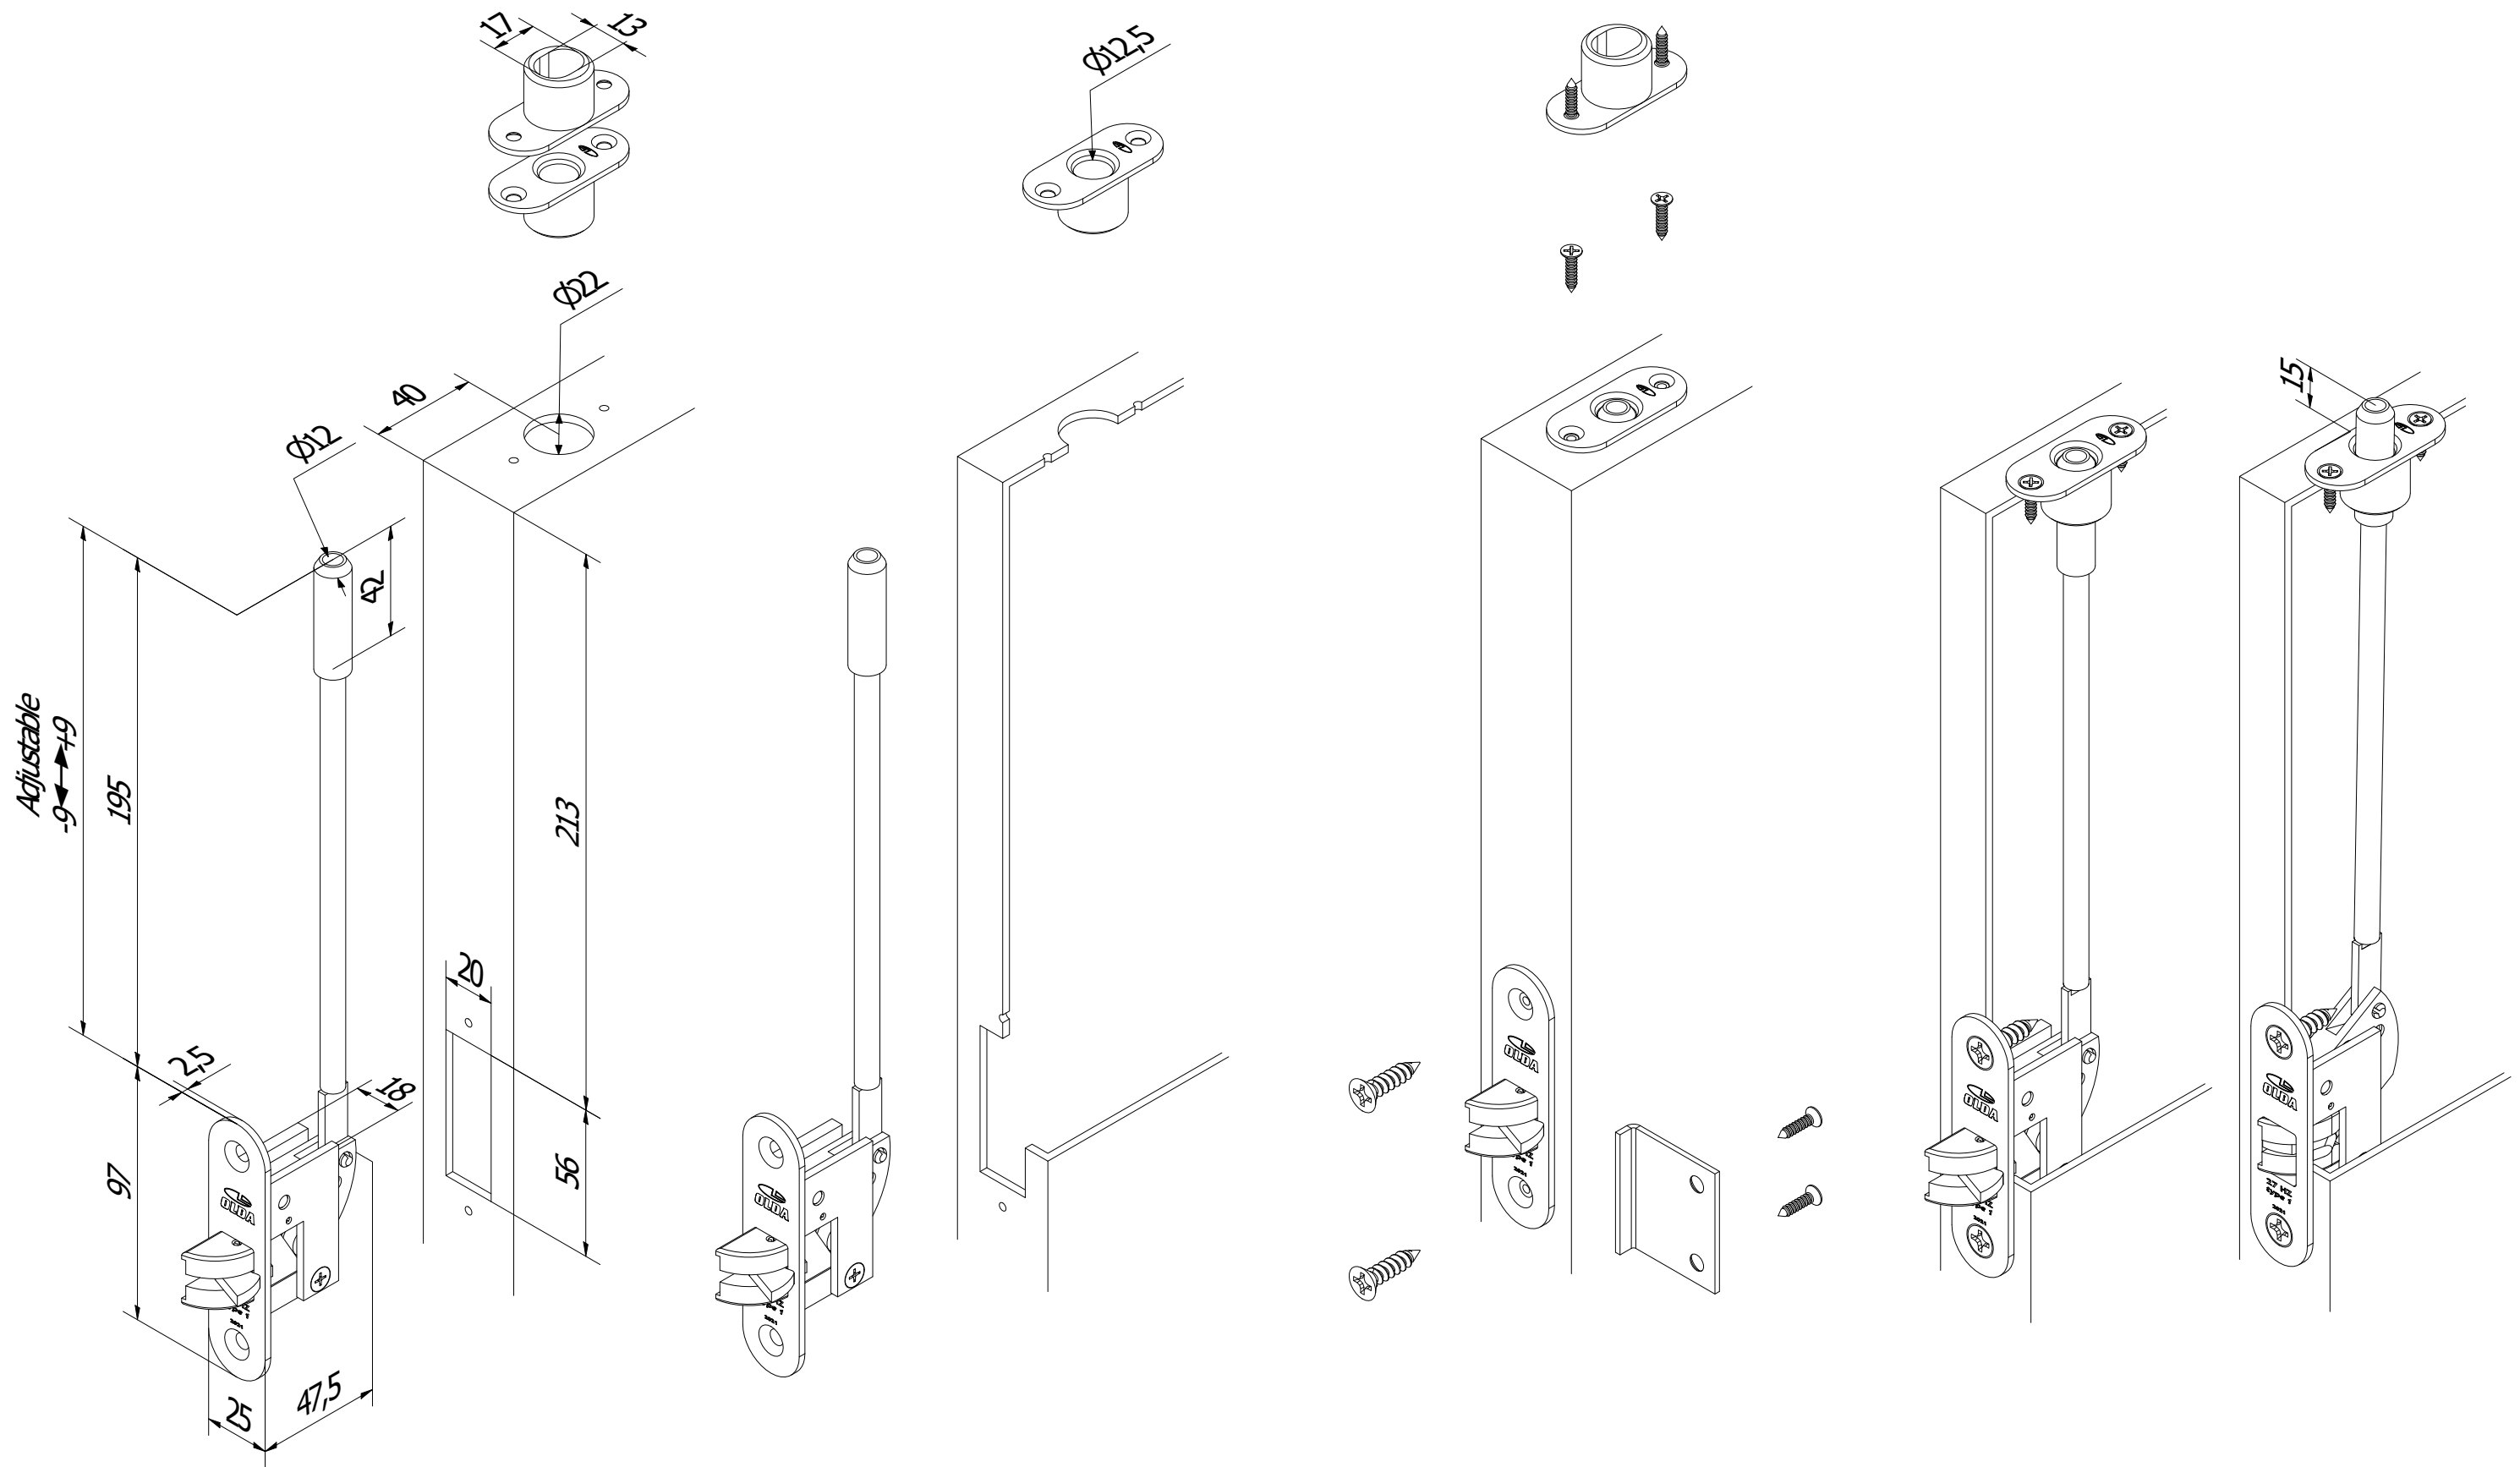

OLDA 27 HZ - type 1 - automatic flush bolt

external fitting

10-027-1000	A	2021-10-14
-------------	---	------------