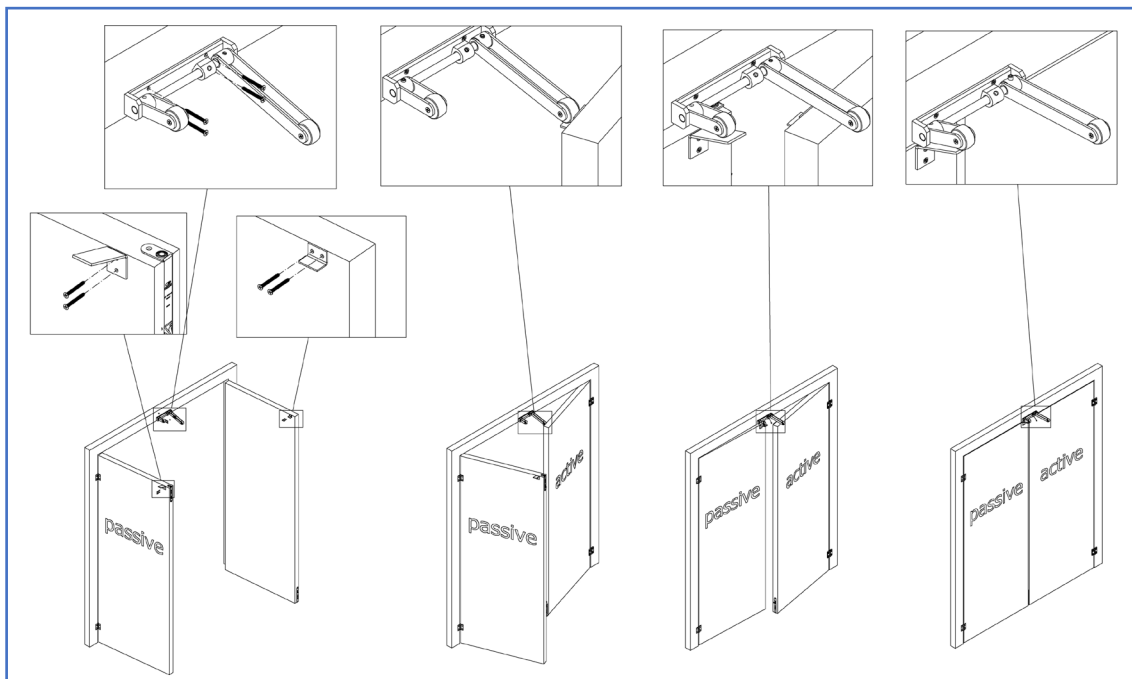

Door coordinator OLDA 25 DK – right active door-leaf assembly (R)

Product documents:

- [Dimensions](#)
- [Installation](#)
- [Adjusting](#)
- [Change direction](#)

Product models – 2D (R):

- [PDF](#)
- [DXF](#)
- [DWG](#)

Product models – 2D (L):

- [PDF](#)
- [DXF](#)
- [DWG](#)

Product models – 3D (R):

- [STEP](#)
- [DWG](#)
- [PDF – 3D](#)

Product models – 3D (L):

- [STEP](#)
- [DWG](#)
- [PDF – 3D](#)

OLDA product links:

- [Door coordinator 25 DK](#)
- [Flush bolt accessories](#)
- [OLDA flush bolts](#)
- [OLDA fittings school](#)