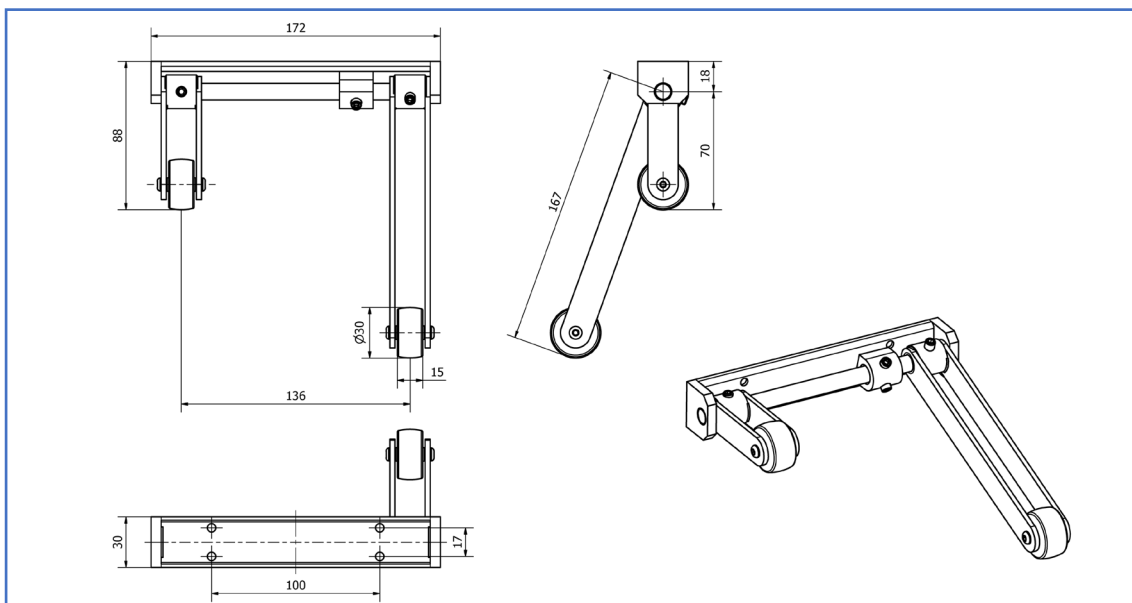

Door coordinator OLDA 25 DK – right active door-leaf assembly (R)

Product documents:

- [Dimensions](#)
- [Installation](#)
- [Adjusting](#)
- [Change direction](#)

Product models – 2D (R):

- [PDF](#)
- [DXF](#)
- [DWG](#)

Product models – 2D (L):

- [PDF](#)
- [DXF](#)
- [DWG](#)

Product models – 3D (R):

- [STEP](#)
- [DWG](#)
- [PDF – 3D](#)

Product models – 3D (L):

- [STEP](#)
- [DWG](#)
- [PDF – 3D](#)

OLDA product links:

- [Door coordinator 25 DK](#)
- [Flush bolt accessories](#)
- [OLDA flush bolts](#)
- [OLDA fittings school](#)