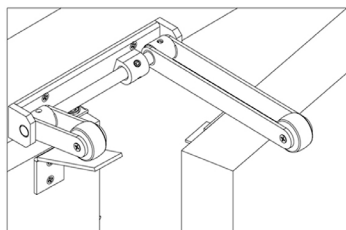

- active door leaf: normally used for passage in a double door
- passive door leaf: bolted with a flush bolt.

Features:

Door selector 25 DK ensures that the door leaves close in the correct order by:

1. the right active door leaf is prevented from closing by the coordinator's long arm

2. hence, the left passive door leaf closes first, which then lifts the short arm

3. thereby releasing the right active door leaf by lifting the long arm

Manufactured in powder coated (white and grey) steel. Other available by request.

Usage:

Fits double doors with the active door leaf to the right and to the left, by changing places of the long and short arm. Intended for inner doors.

Installation:

OLDA 25 DK is fitted on the top frame, centred above the door leaves. Fixed with four round headed 4.5 x 30 mm screws.

Specification:

- Fixing plate:
 - width: 172 mm
 - height: 30 mm
- Arms:
 - long: 167 mm
 - short: 70 mm
 - rotating axis: 18 mm
- Wheels (black rubber):
 - diameter: 30 mm
 - width: 15 mm
- Material
 - Powder coated steel:
 - white – RAL 9010
 - grey – RAL 9006
 - others – by request