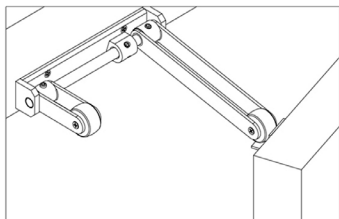

Door coordinator OLDA 25 DK

25 DK – right active door-leaf assembly (R)

Function:

Coordinates double doors, so that the passive door leaf closes before the active. This is a requirement for automatic flush bolts, most locks and rebated door leaves.

- active door leaf: normally used for passage in a double door
- passive door leaf: bolted with a flush bolt.

Features:

Door selector 25 DK ensures that the door leaves close in the correct order by:

1. the right active door leaf is prevented from closing by the coordinator's long arm

Usage:

Fits double doors with the active door leaf to the right and to the left, by changing places of the long and short arm. Intended for inner doors.

Installation:

OLDA 25 DK is fitted on the top frame, centred above the door leaves. Fixed with four round headed 4.5 x 30 mm screws.

Specification:

- Fixing plate:
 - width: 172 mm
 - height: 30 mm
- Arms:
 - long: 167 mm
 - short: 70 mm
 - rotating axis: 18 mm
- Wheels (black rubber):
 - diameter: 30 mm
 - width: 15 mm
- Material
 - Powder coated steel:
 - white – RAL 9010
 - grey – RAL 9006
 - others – by request