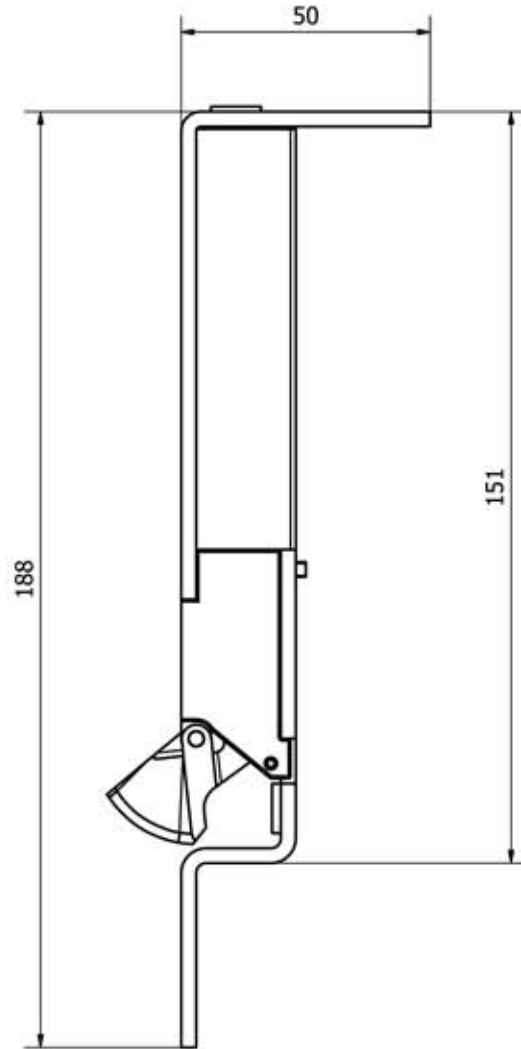

OLDA 39 HZ - automatic flush bolt - drawing

drawing show flush bolt type 1

CAD39HZ	A	2018-02-19
---------	---	------------