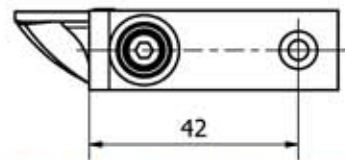

OLDA 39 HZ - automatic flush bolt - drawing

drawing show flush bolt type 1

CAD39HZ	A	2018-02-19
---------	---	------------