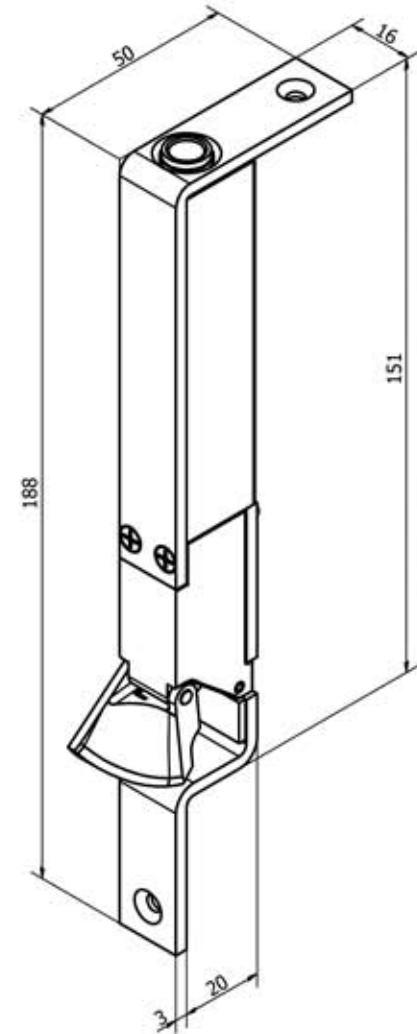

OLDA 39 HZ - automatic flush bolt - drawing

drawing show flush bolt type 1

CAD39HZ	A	2018-02-19
---------	---	------------