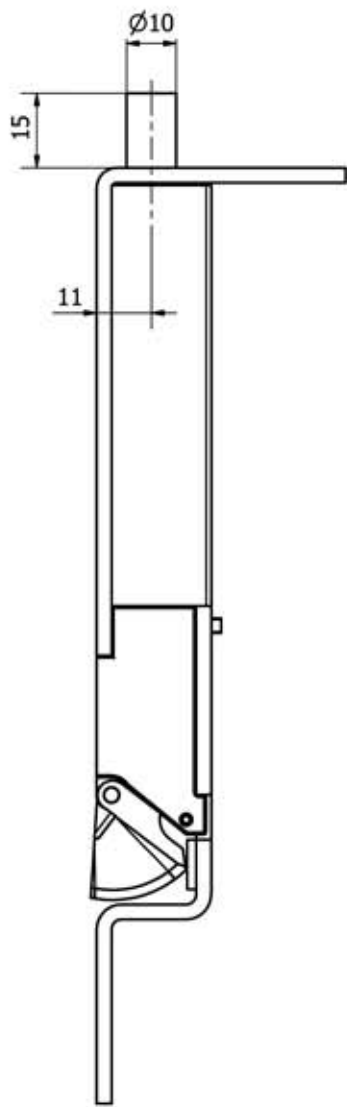

OLDA 39 HZ - automatic flush bolt - drawing

drawing show flush bolt type 1

CAD39HZ	A	2018-02-19
---------	---	------------