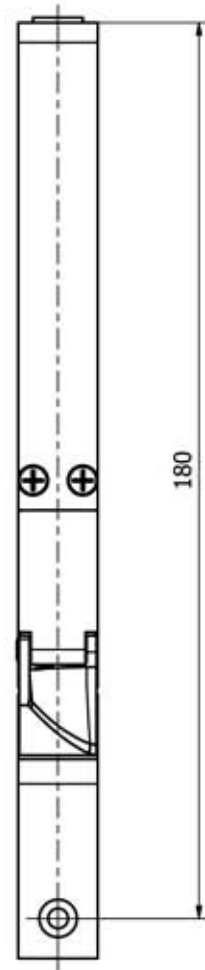

OLDA 39 HZ - automatic flush bolt - drawing

drawing show flush bolt type 1

CAD39HZ	A	2018-02-19
---------	---	------------