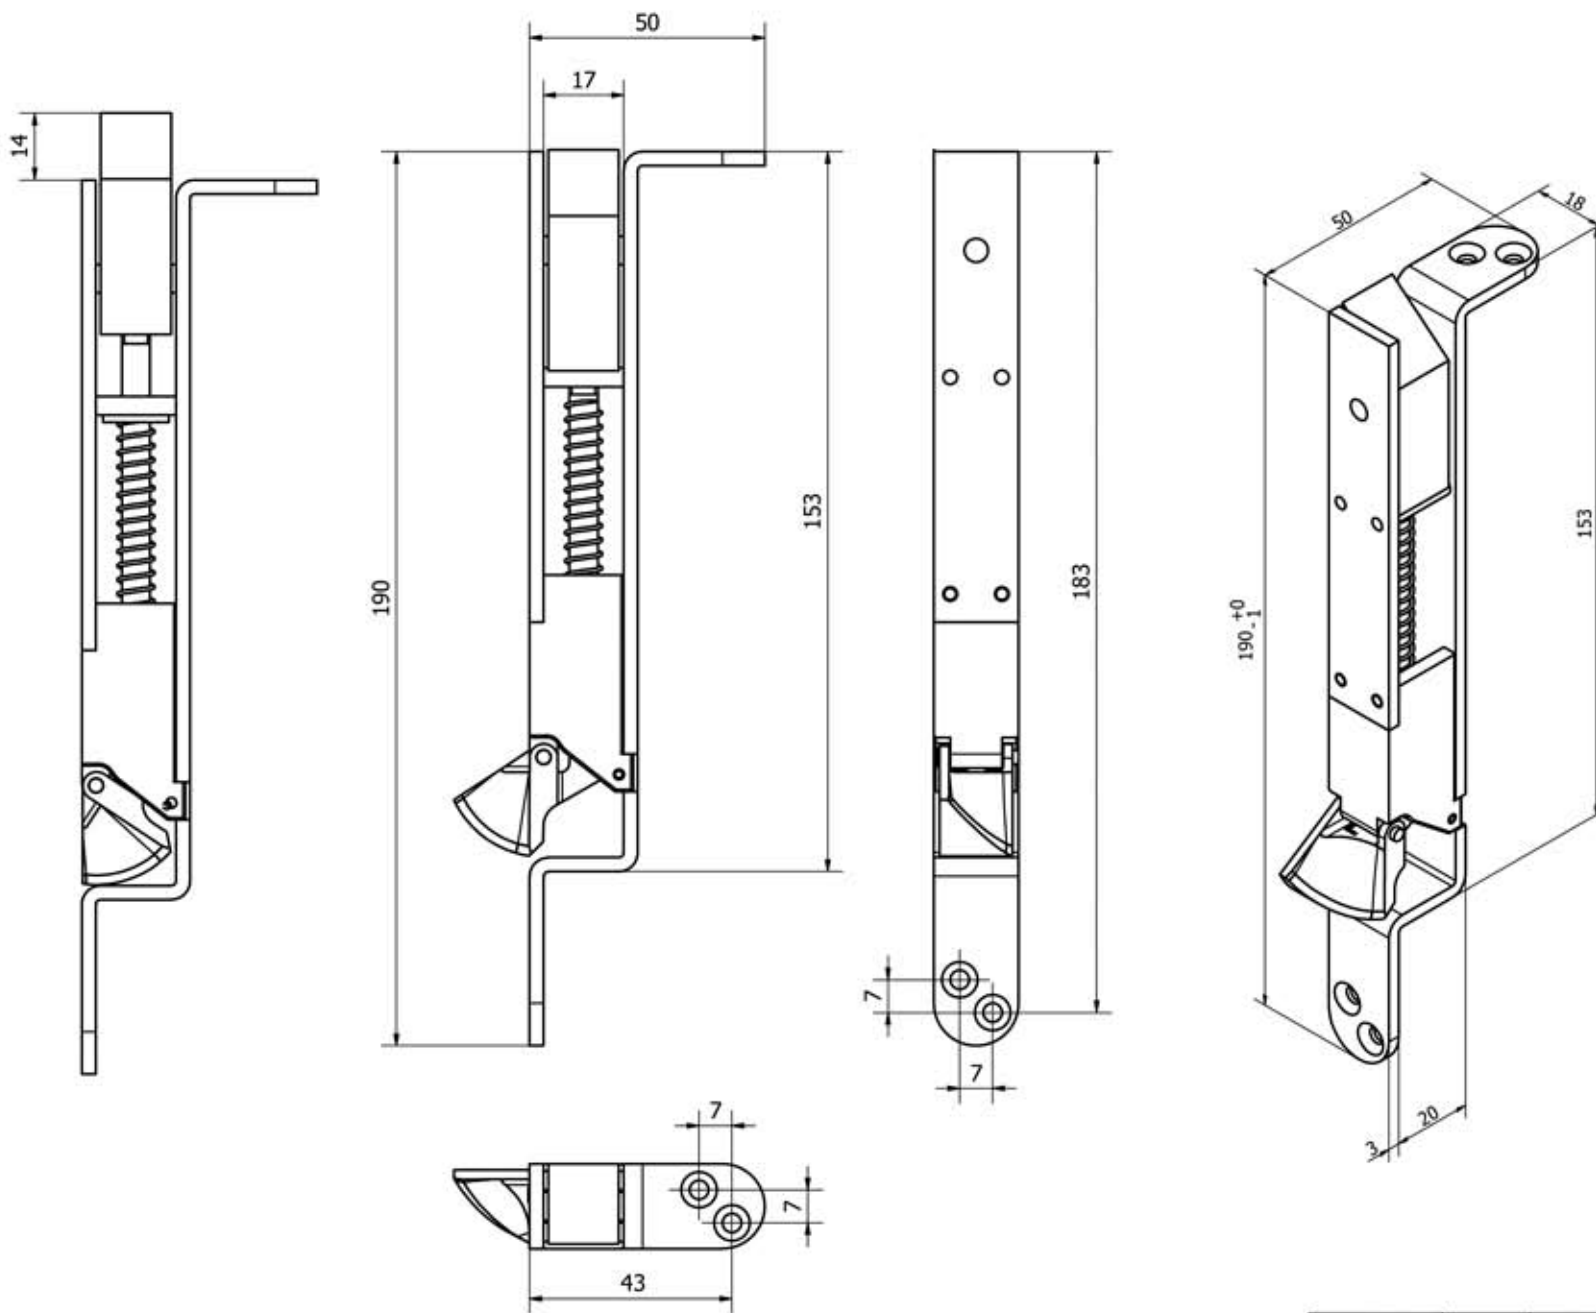

OLDA 37 HZ - automatic flush bolt - drawing

drawing show flush bolt type 1

CAD37HZ	A	2018-02-15
---------	---	------------