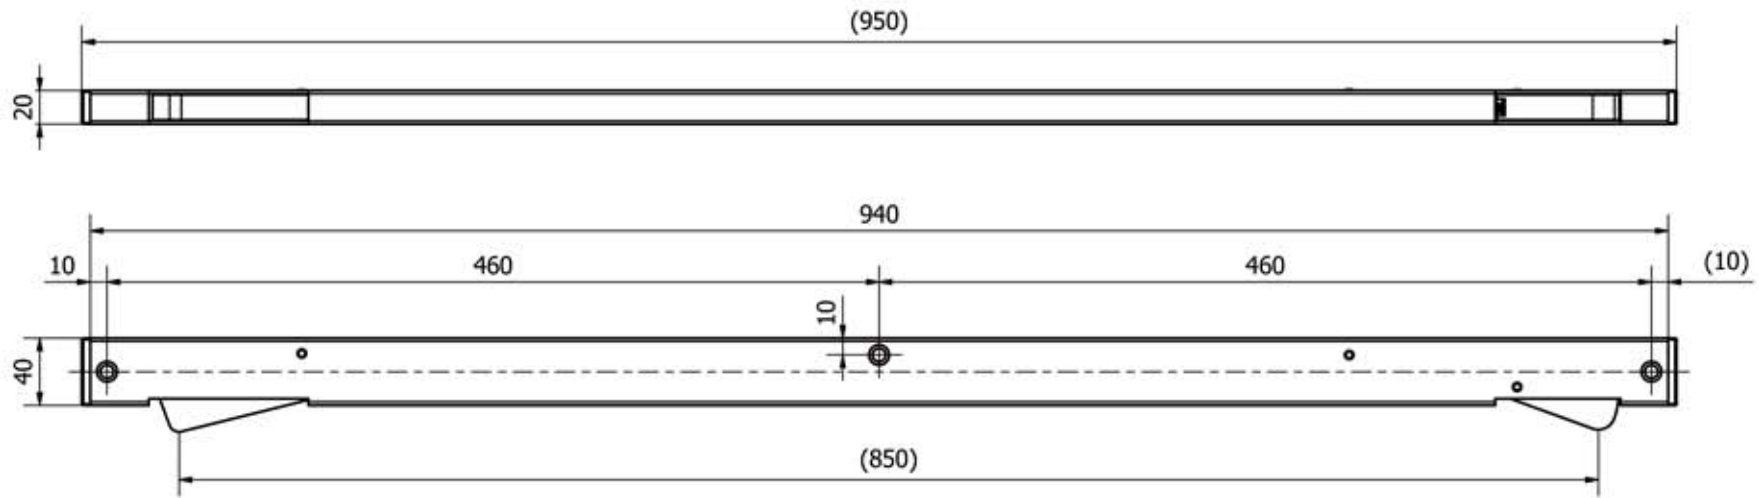

OLDA 30 DK-850 - door coordinator - drawing

CAD30DK850	A	2018-05-24
------------	---	------------