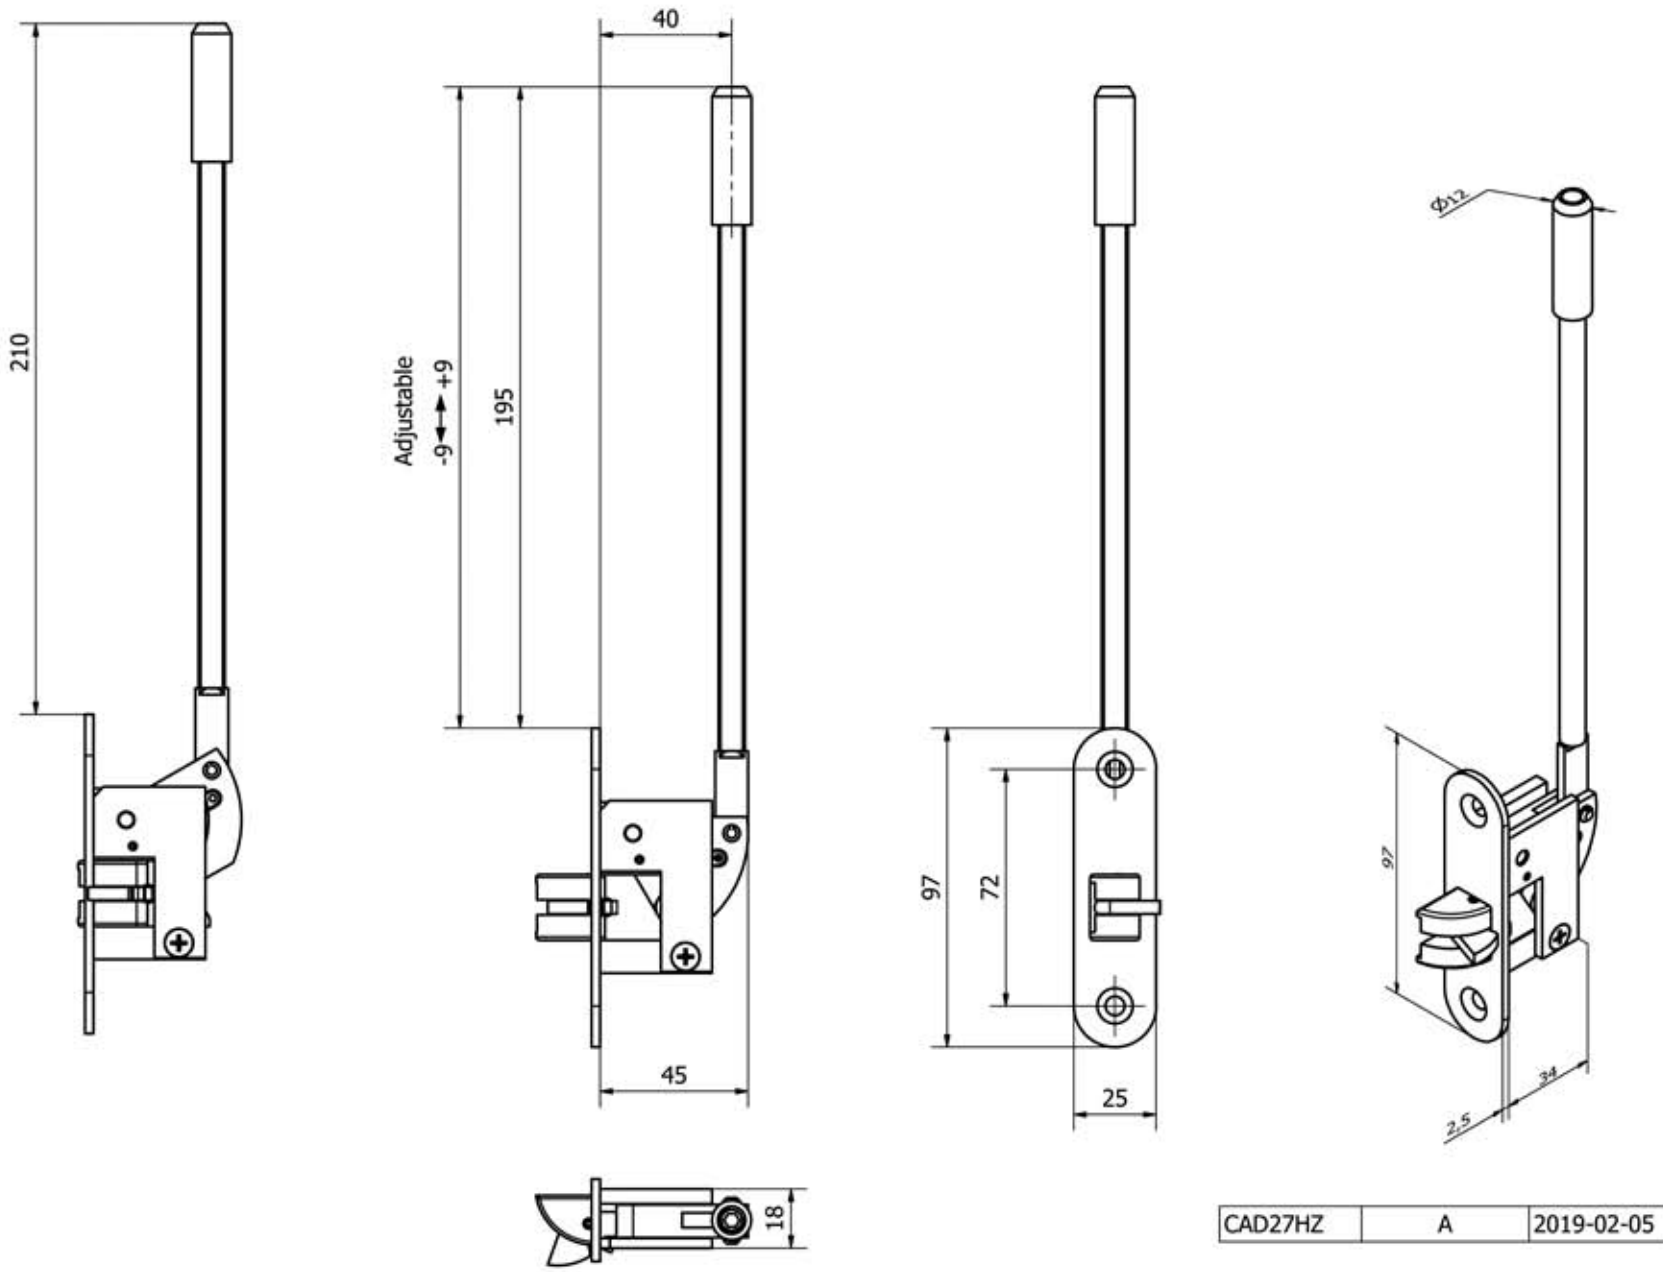

OLDA 27 HZ - automatic flush bolt - drawing

CAD27HZ	A	2019-02-05
---------	---	------------

drawing show flush bolt type 1