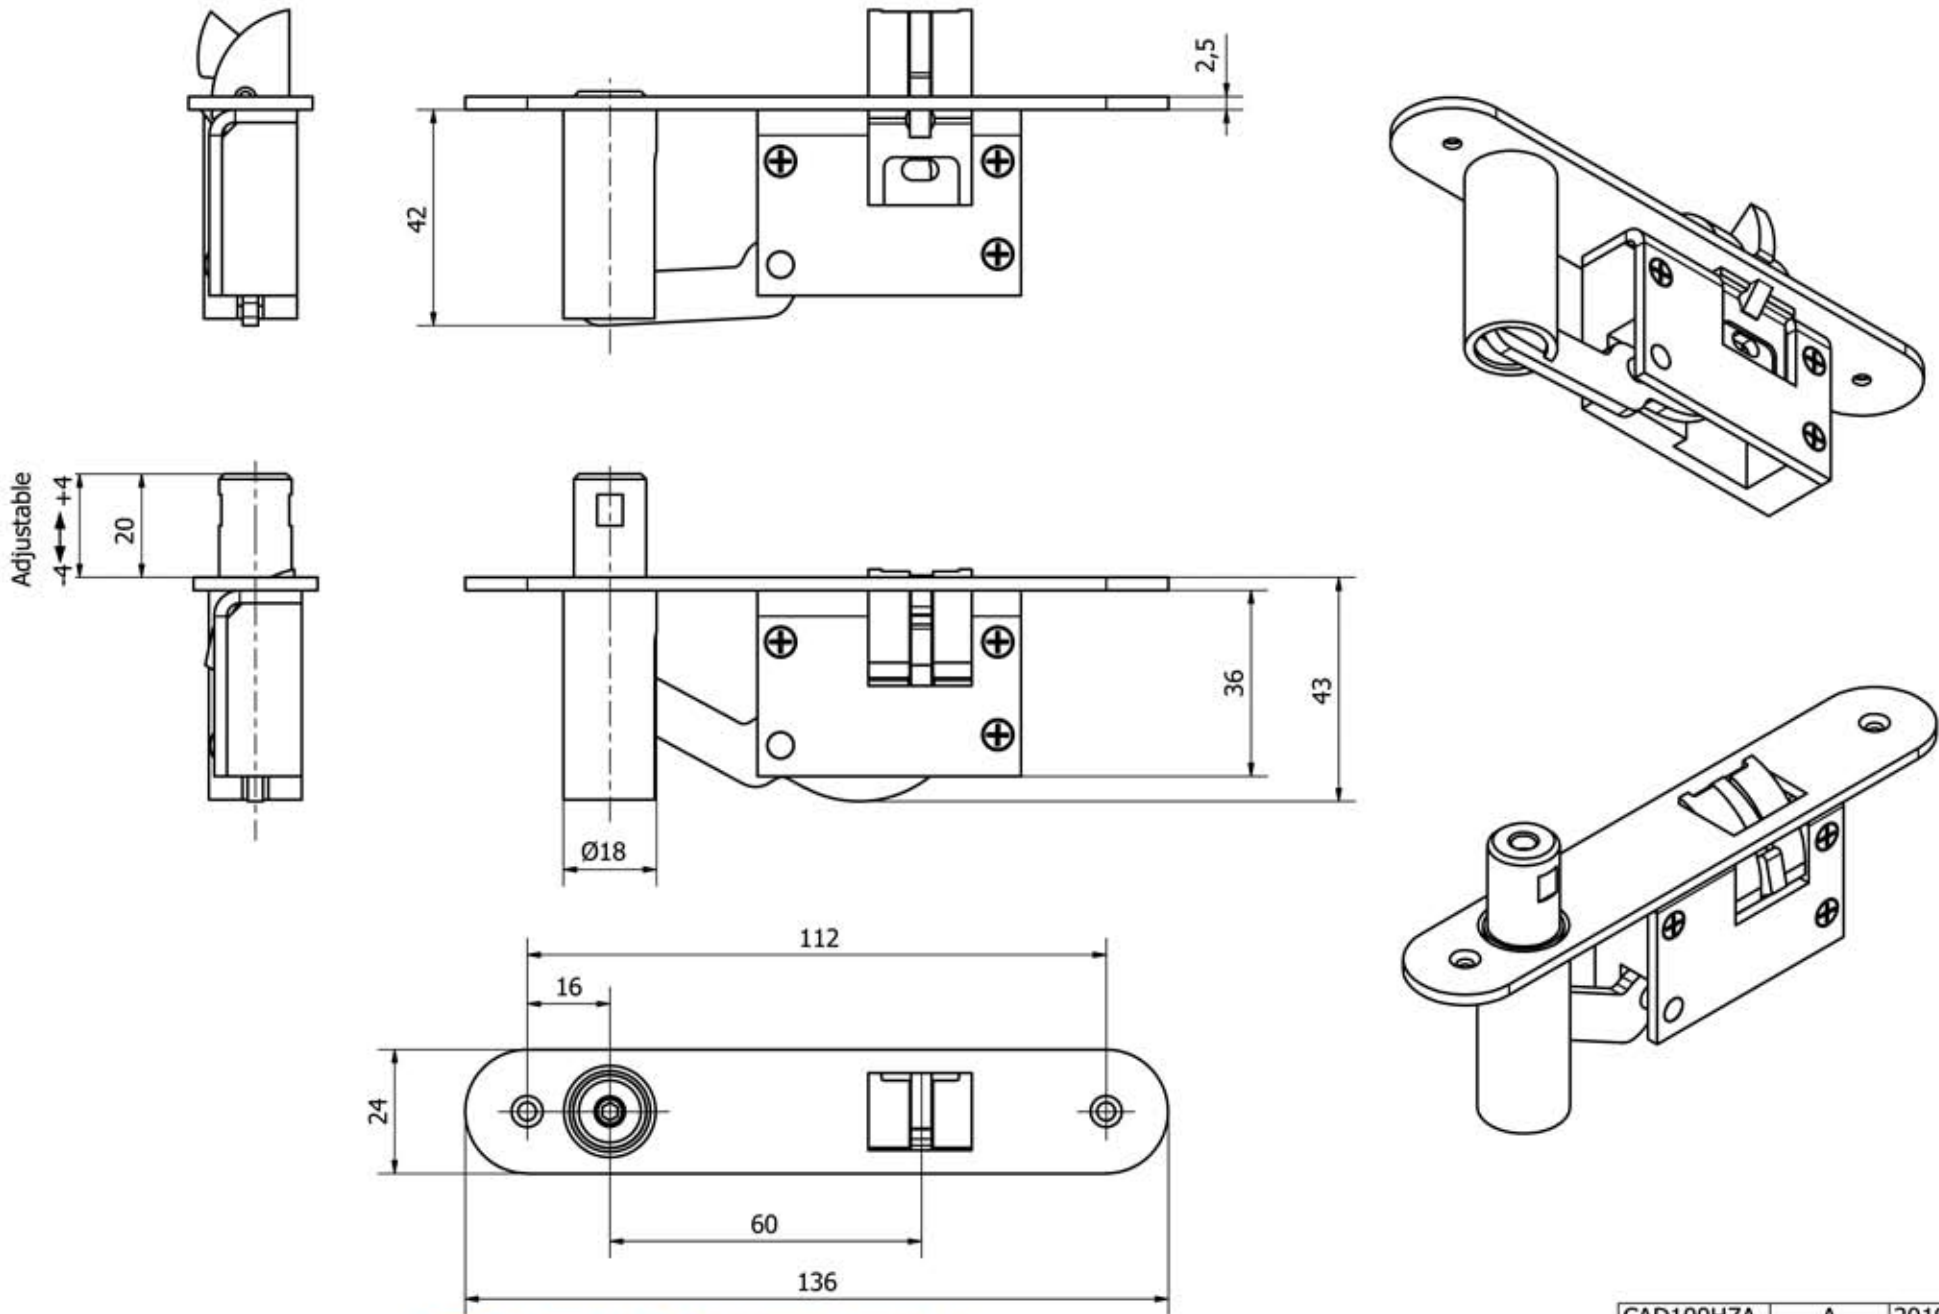

OLDA 100 HZA - automatic flush bolt - drawing

drawing show flush bolt type 1