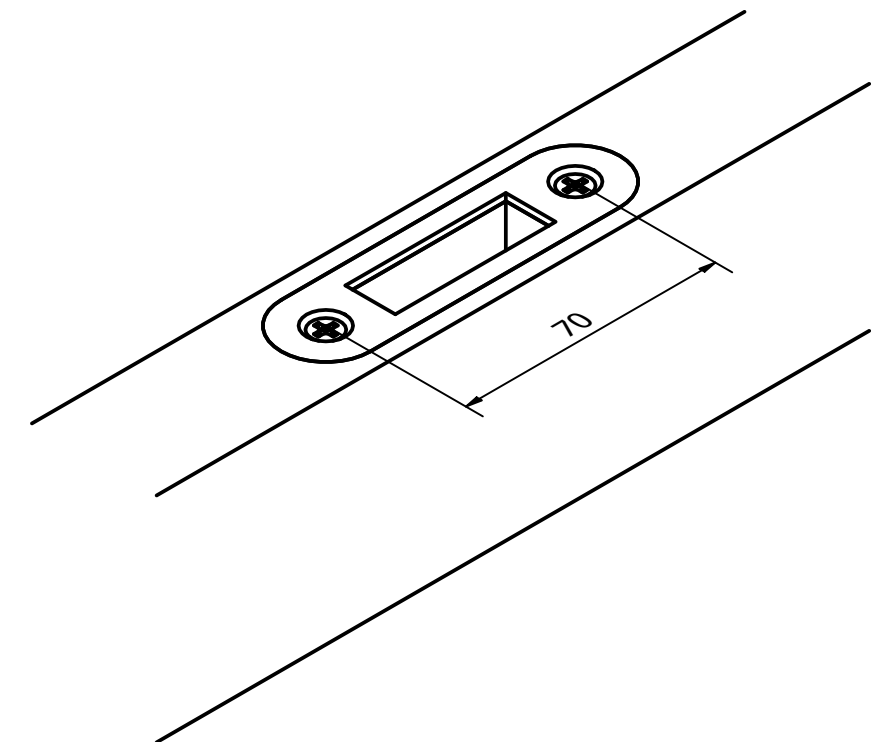

OLDA LP 20 - Lock plate ('26')

mounting guide - internal fitting

22-020-0001	A	2024-01-15
-------------	---	------------