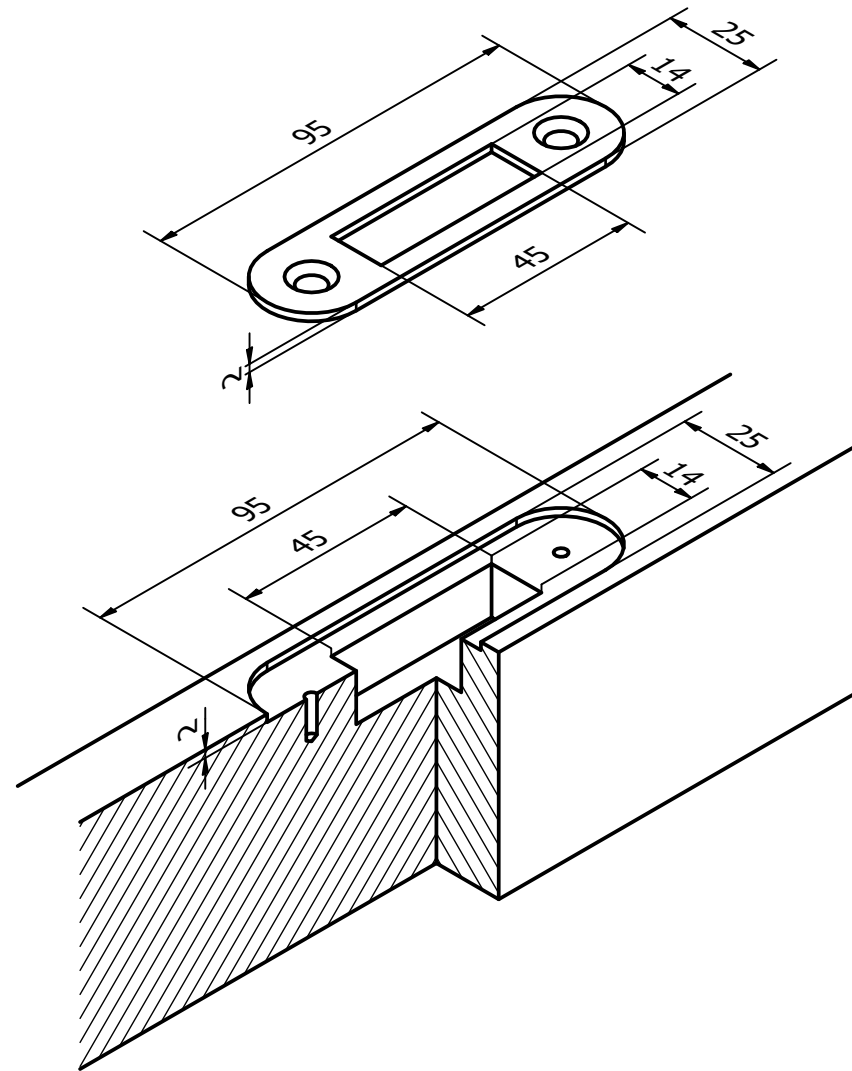

OLDA LP 20 - Lock plate ('26')

mounting guide - internal fitting

22-020-0001	A	2024-01-15
-------------	---	------------