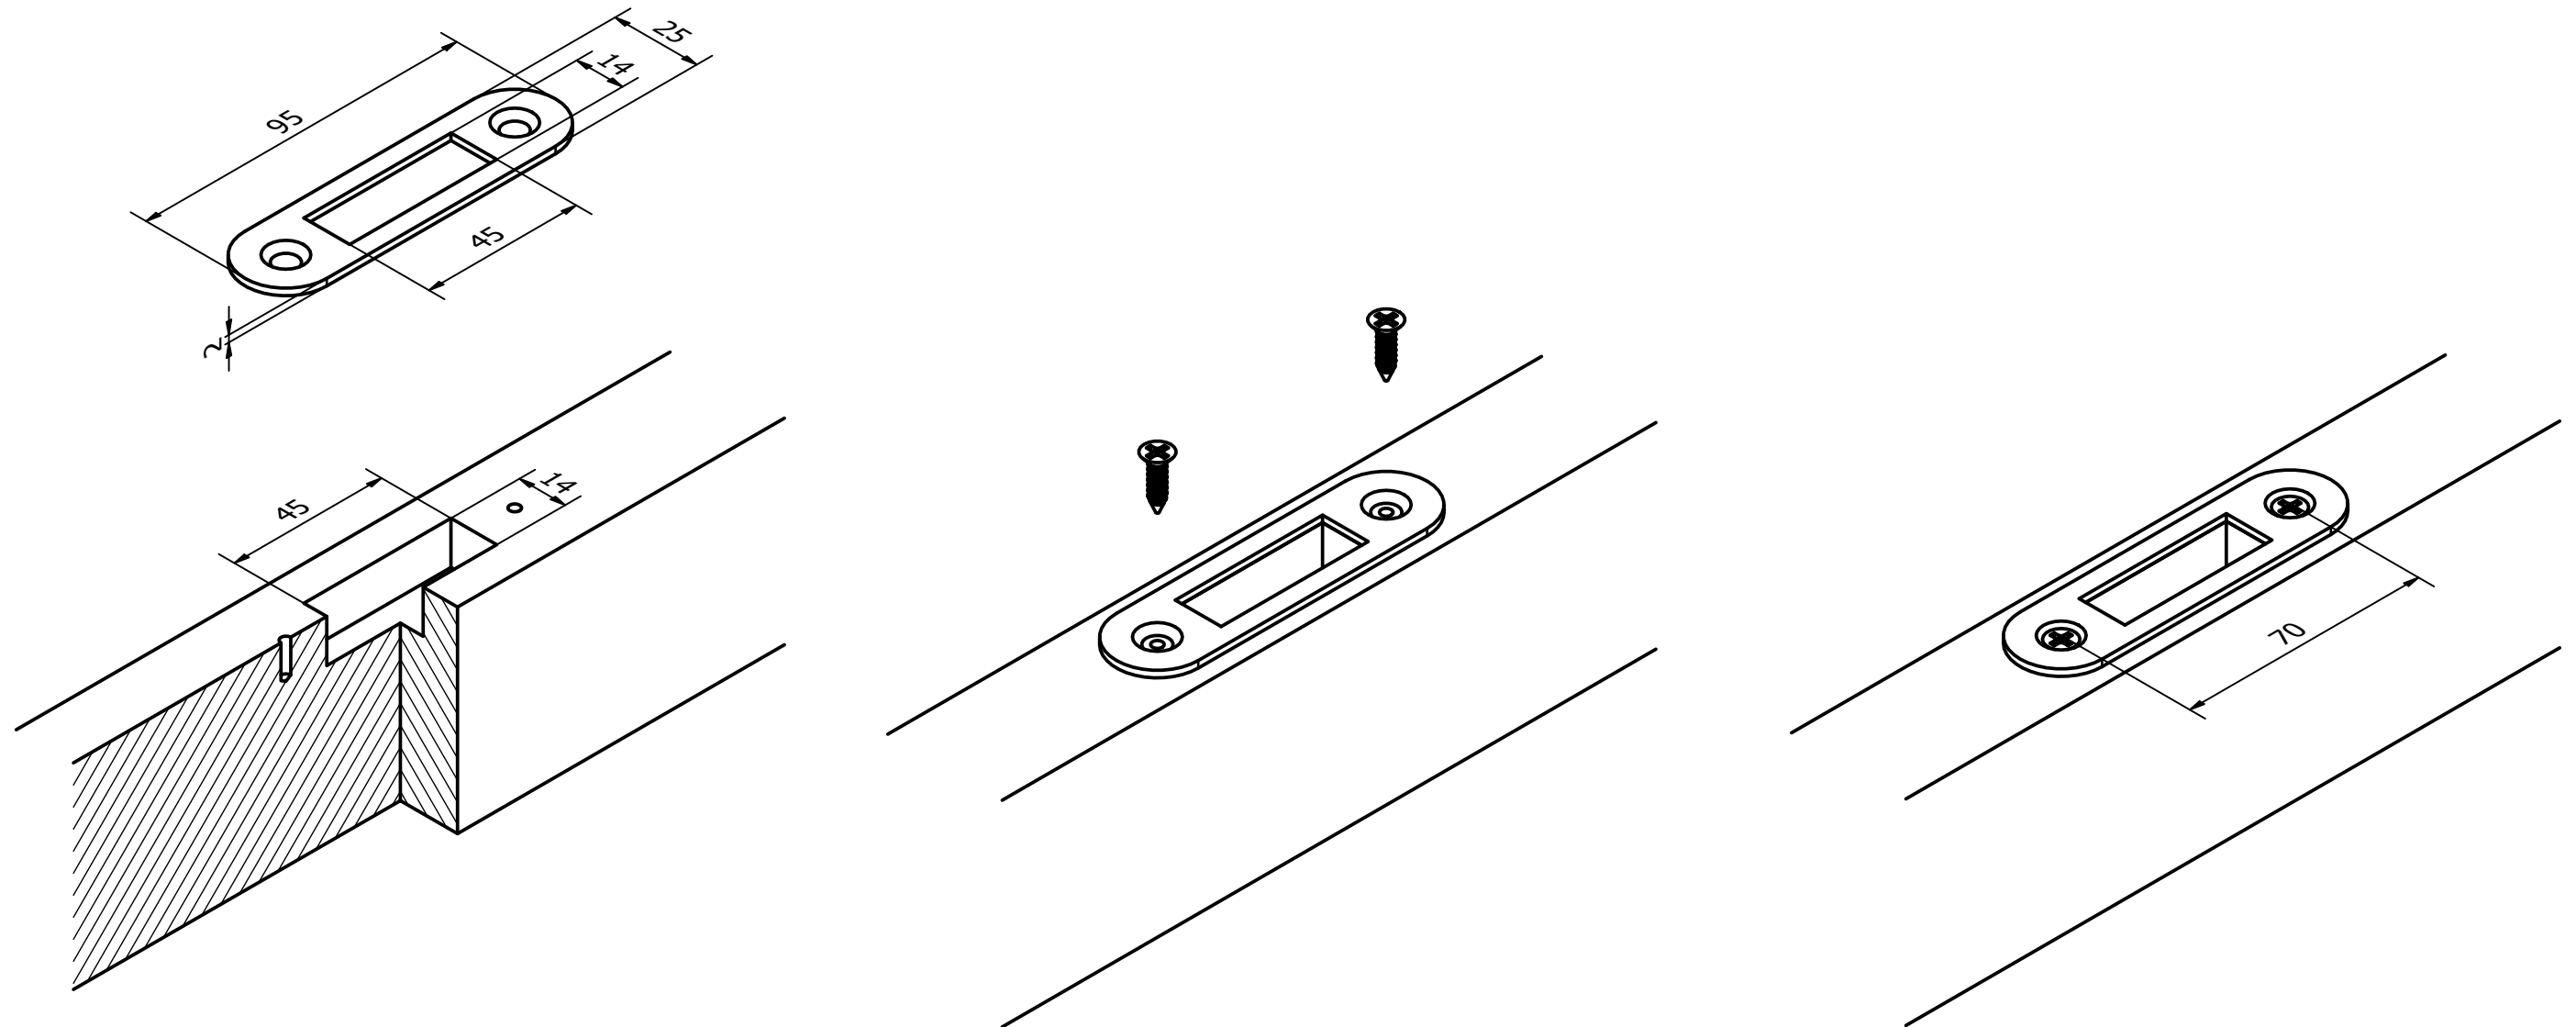

**OLDA LP 20 - Lock plate ('26')**

mounting guide - external fitting

22-020-0001	A	2024-01-15
-------------	---	------------