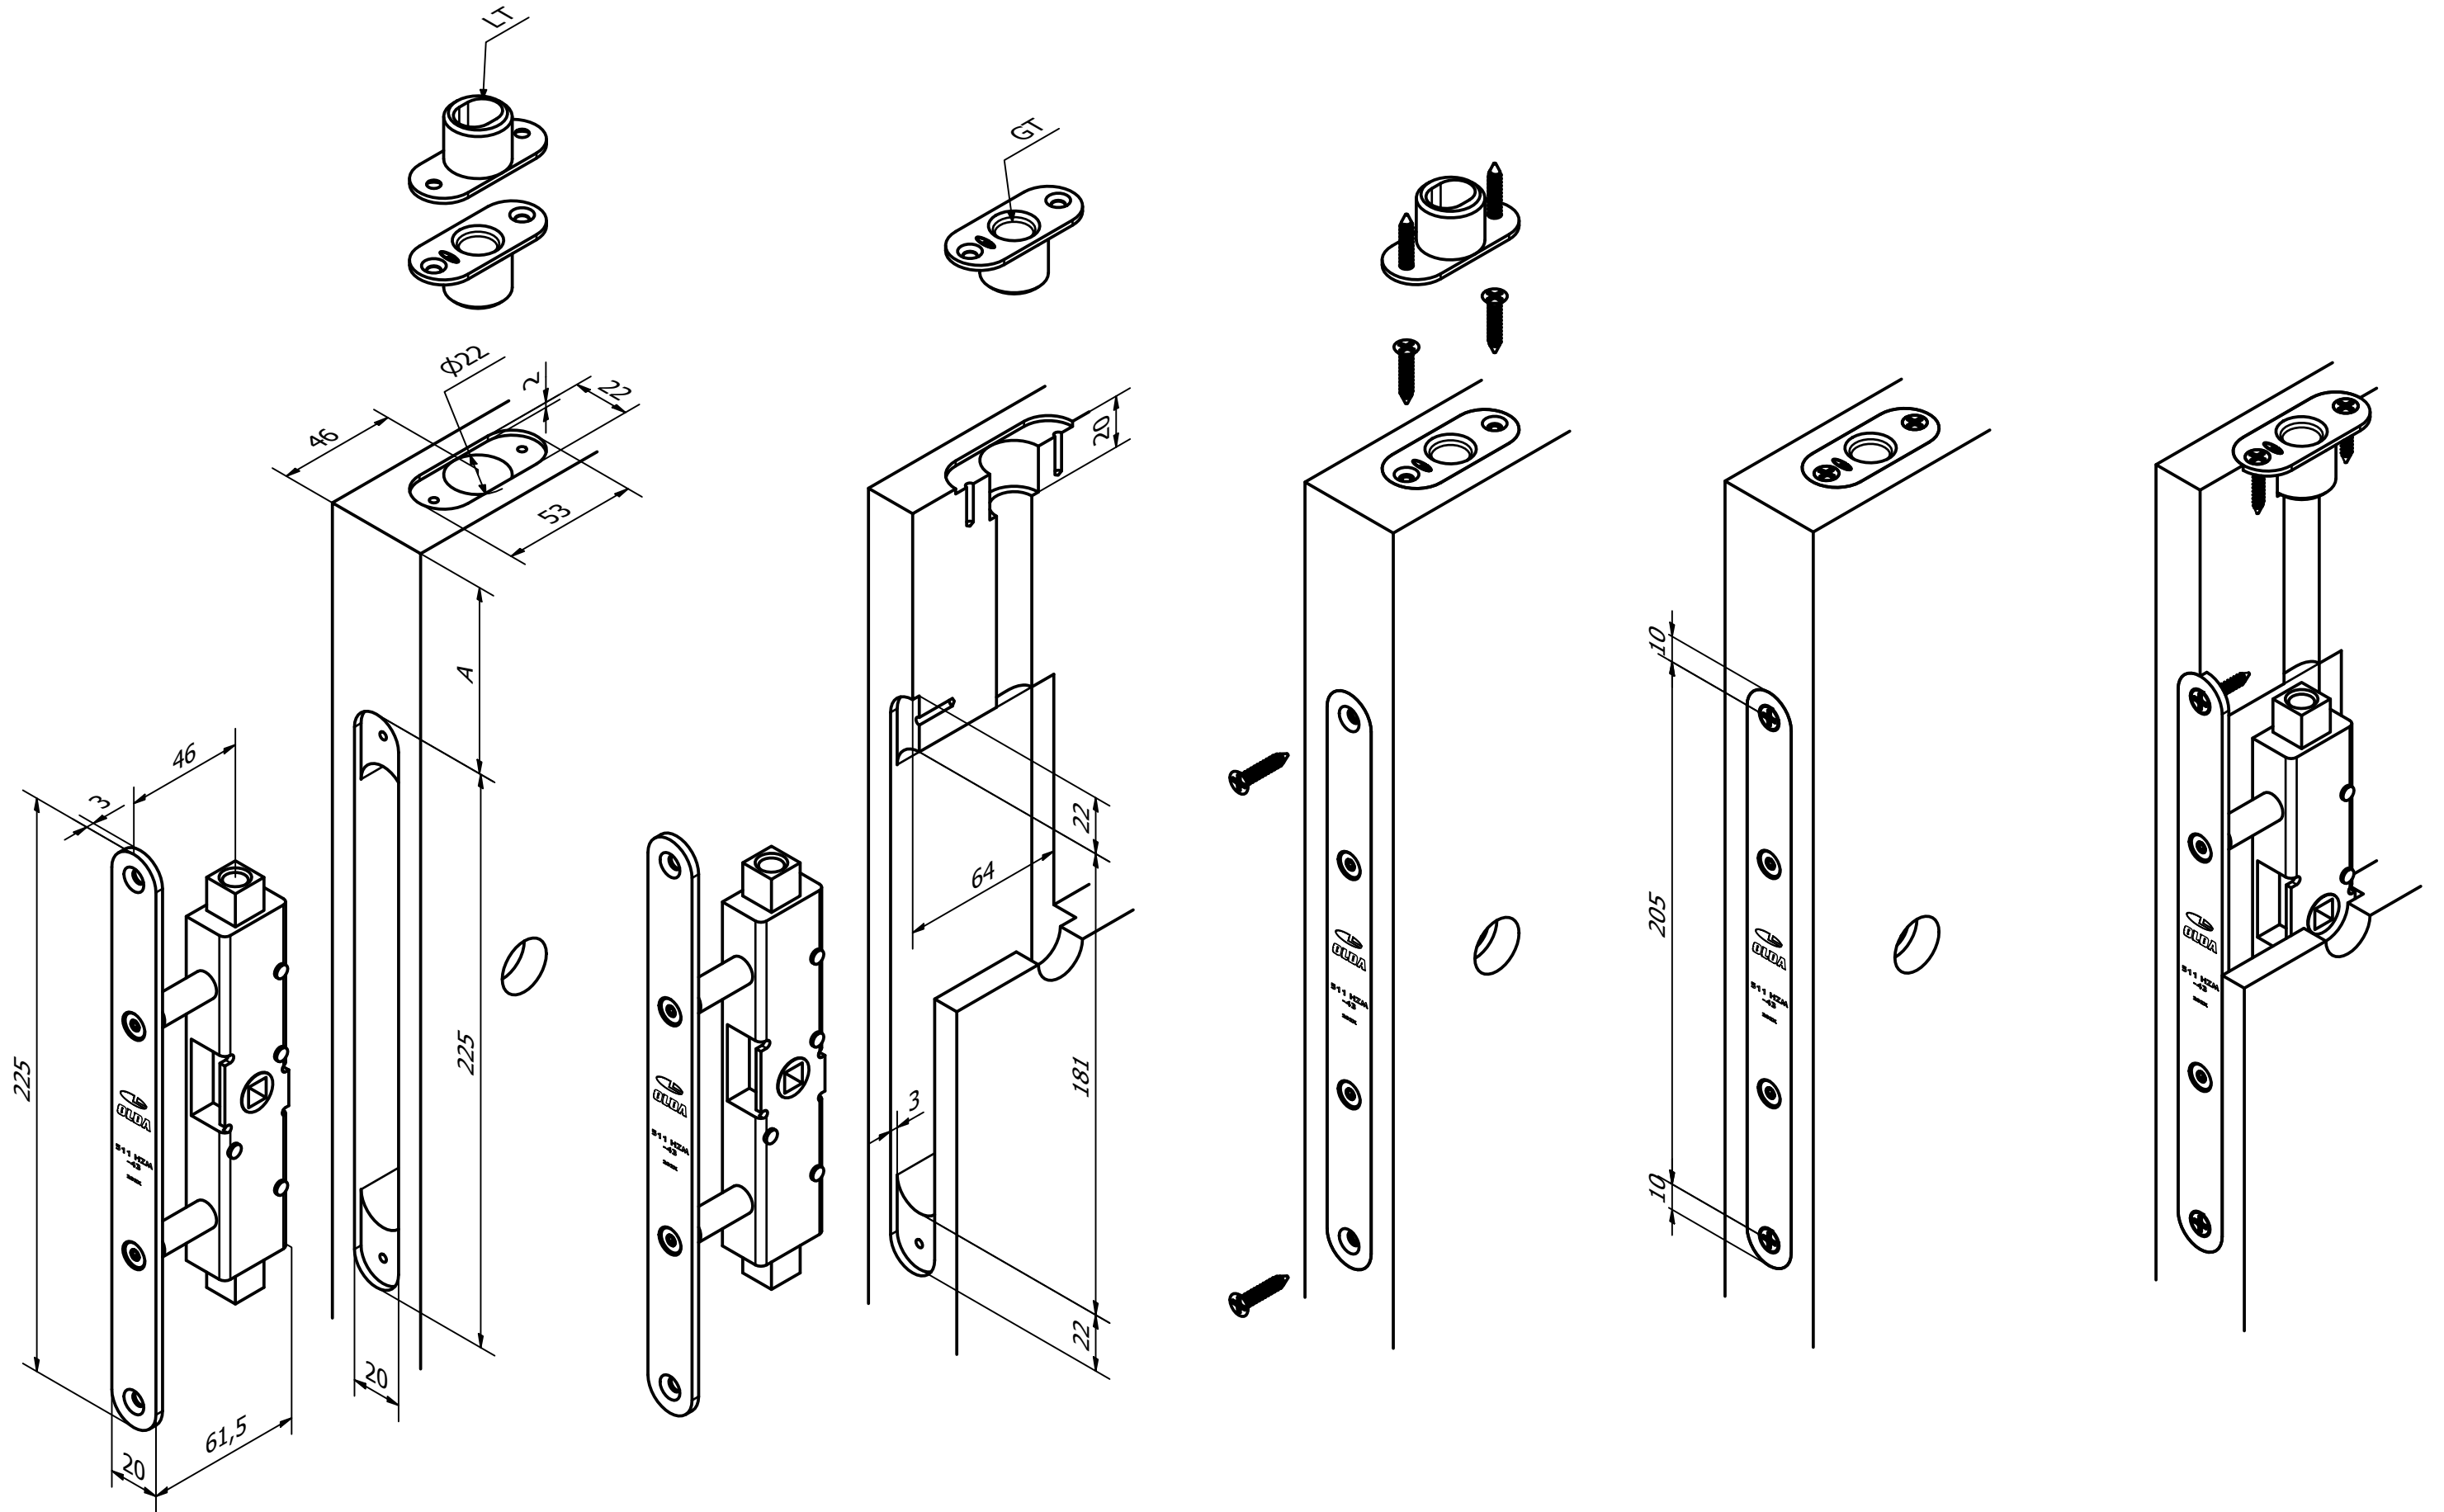

OLDA 511 HZM-43 – double action manual flush bolt

mounting guide - internal fitting

11-511-0002	A	2024-05-02
-------------	---	------------