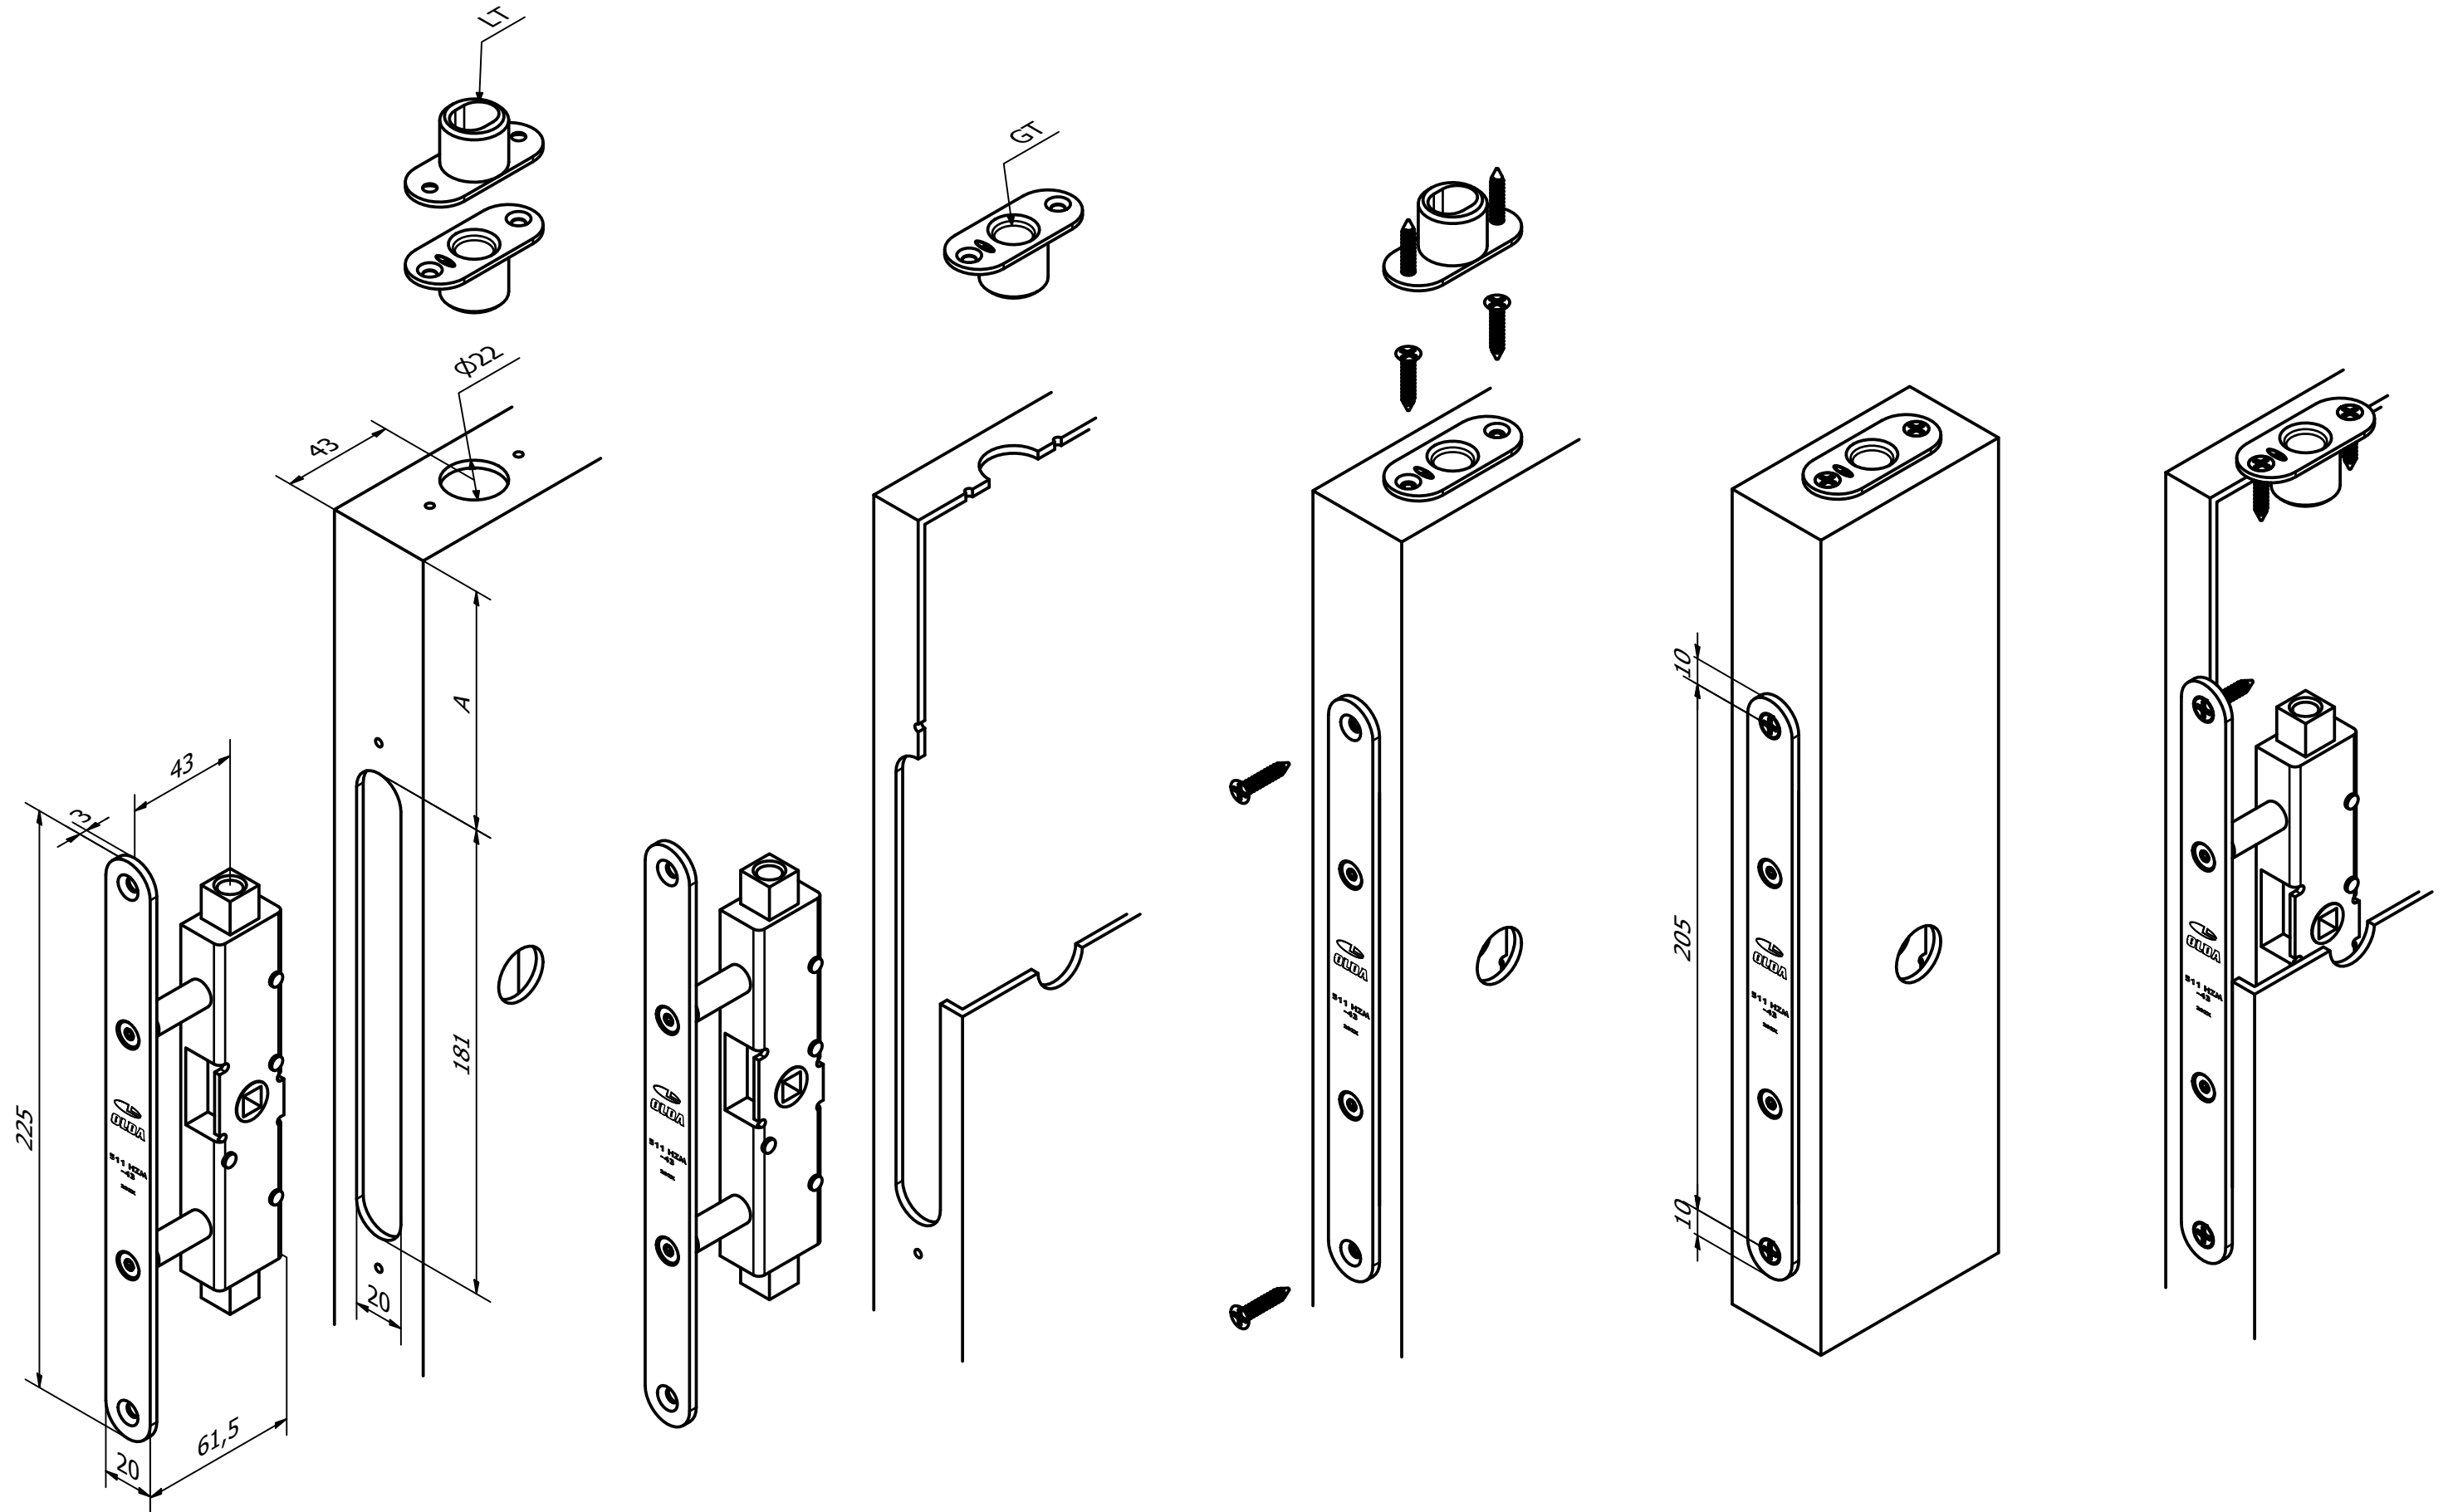

OLDA 511 HZM-43 – double action manual flush bolt

mounting guide - external fitting

11-511-0002	A	2024-05-02
-------------	---	------------