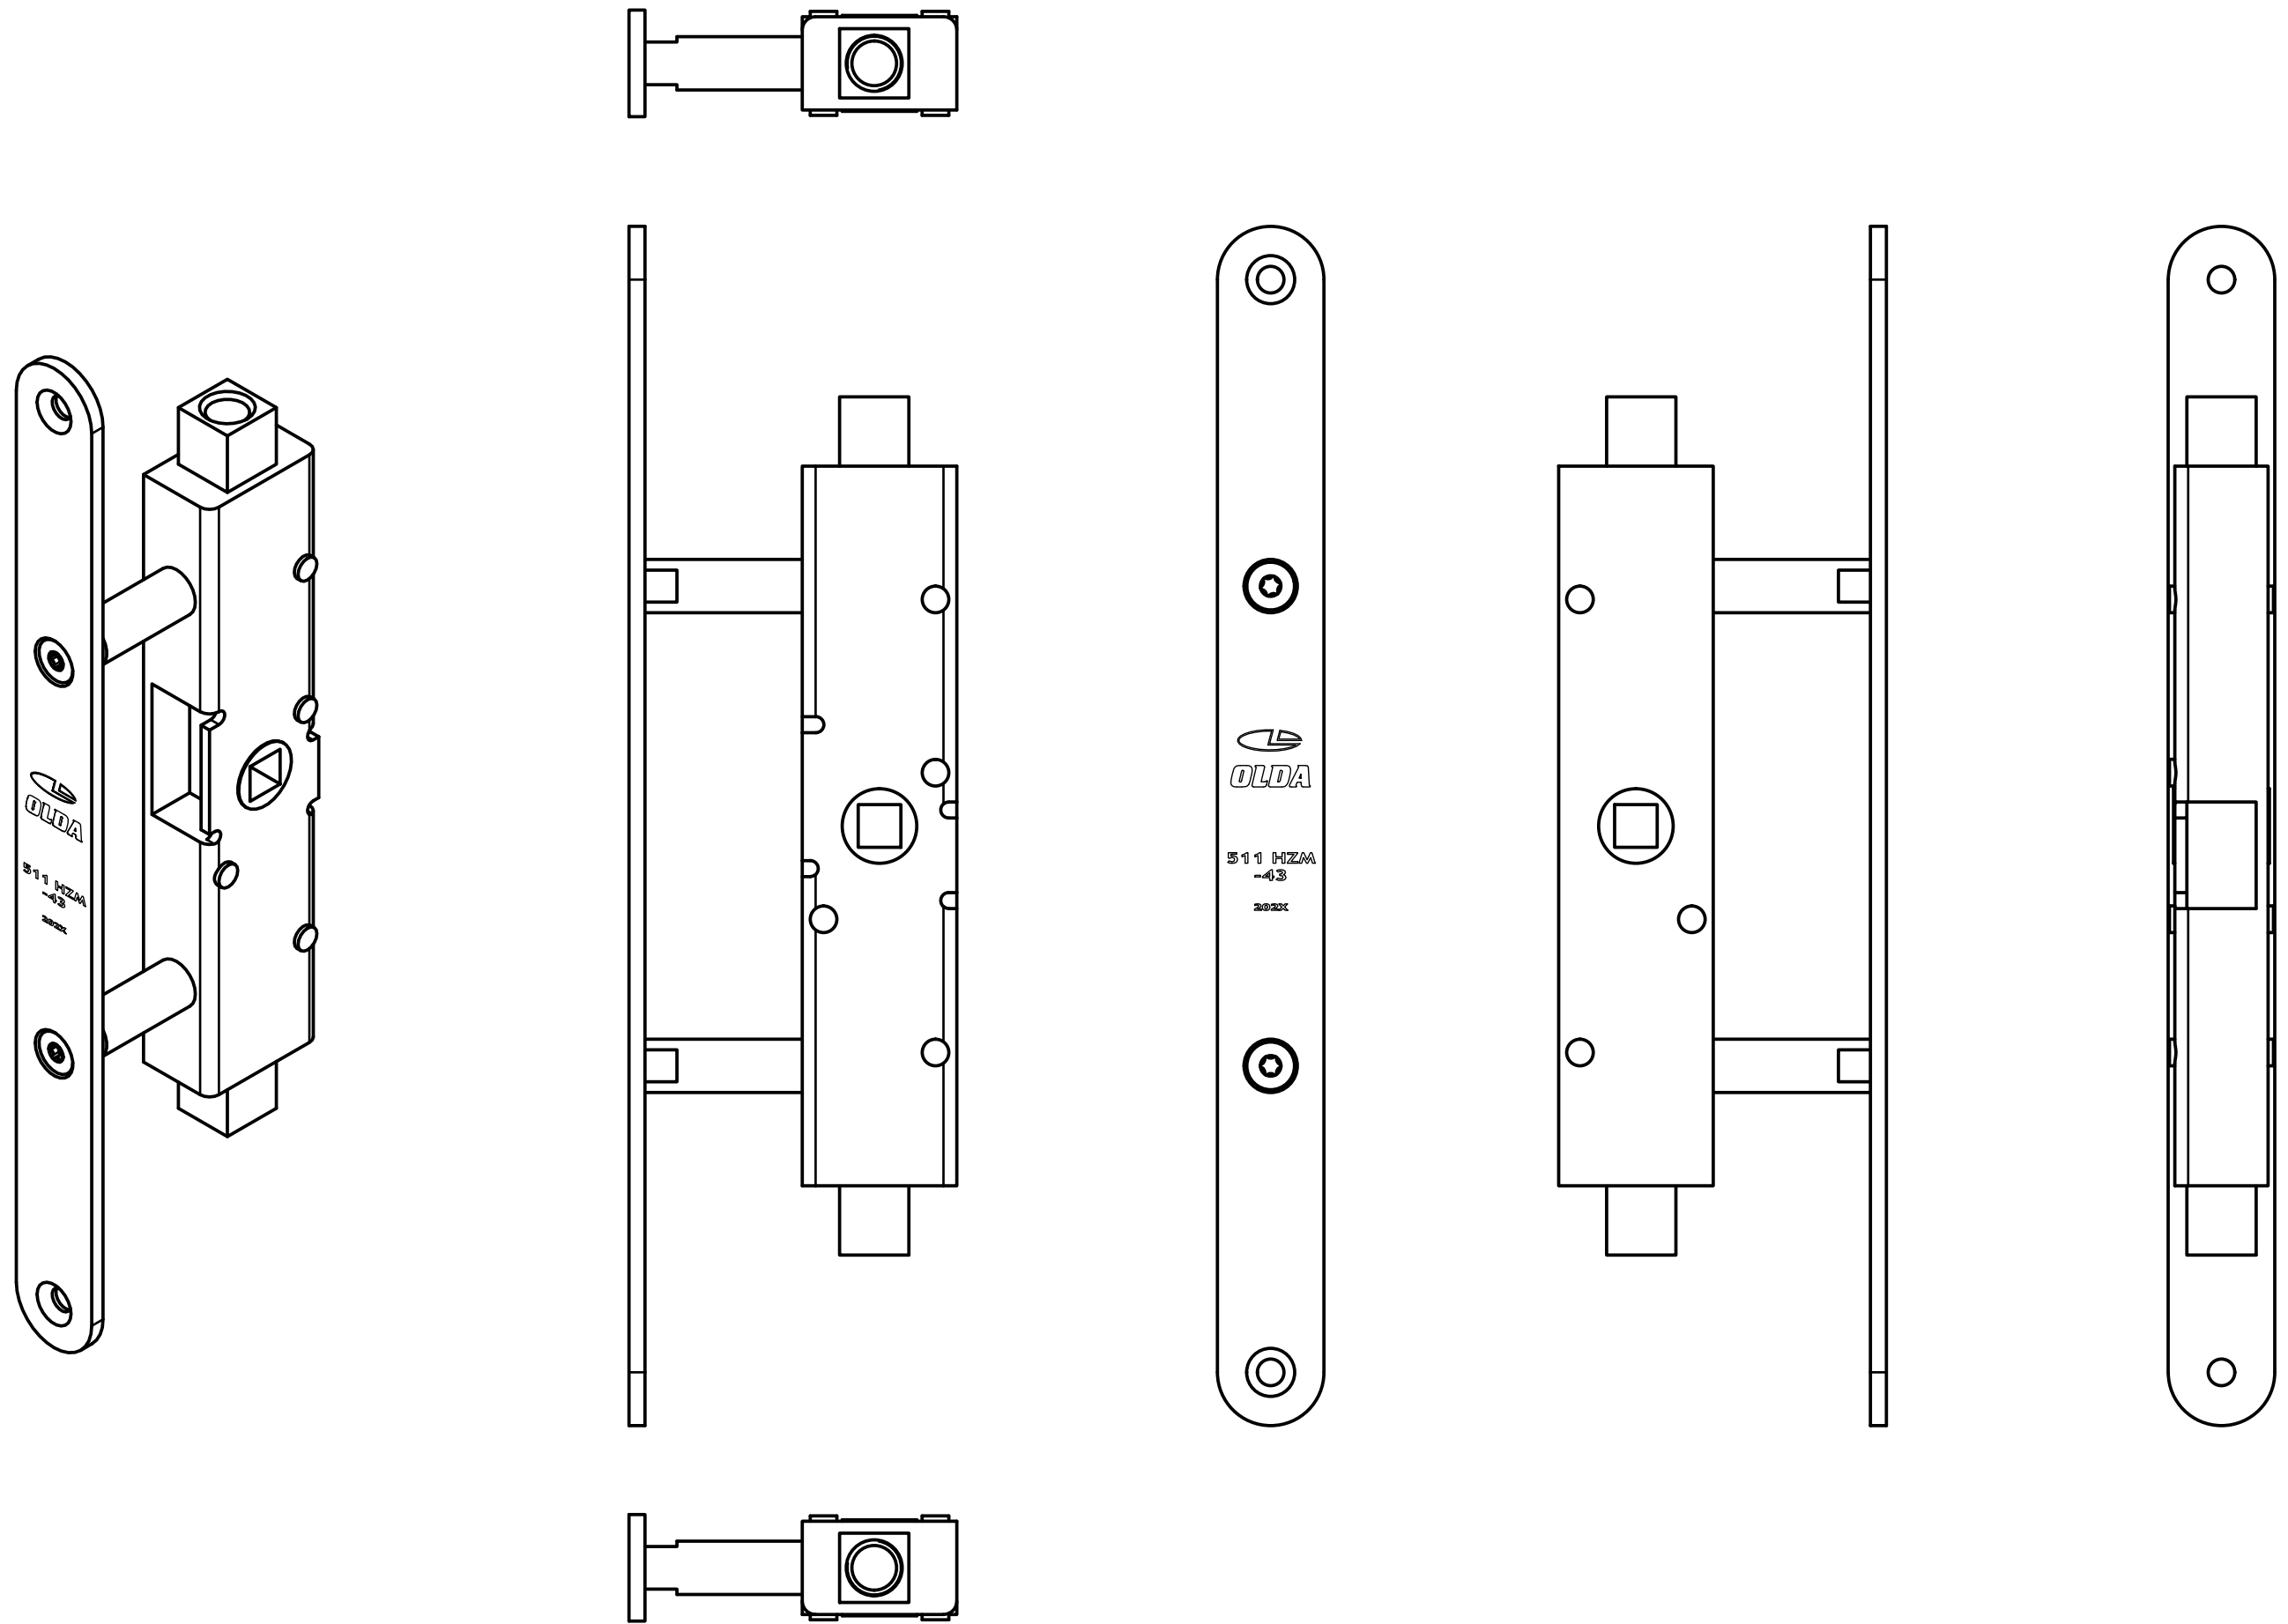

OLDA 511 HZM-43 – double action manual flush bolt

view drawing

11-511-0002	A	2024-05-02
-------------	---	------------