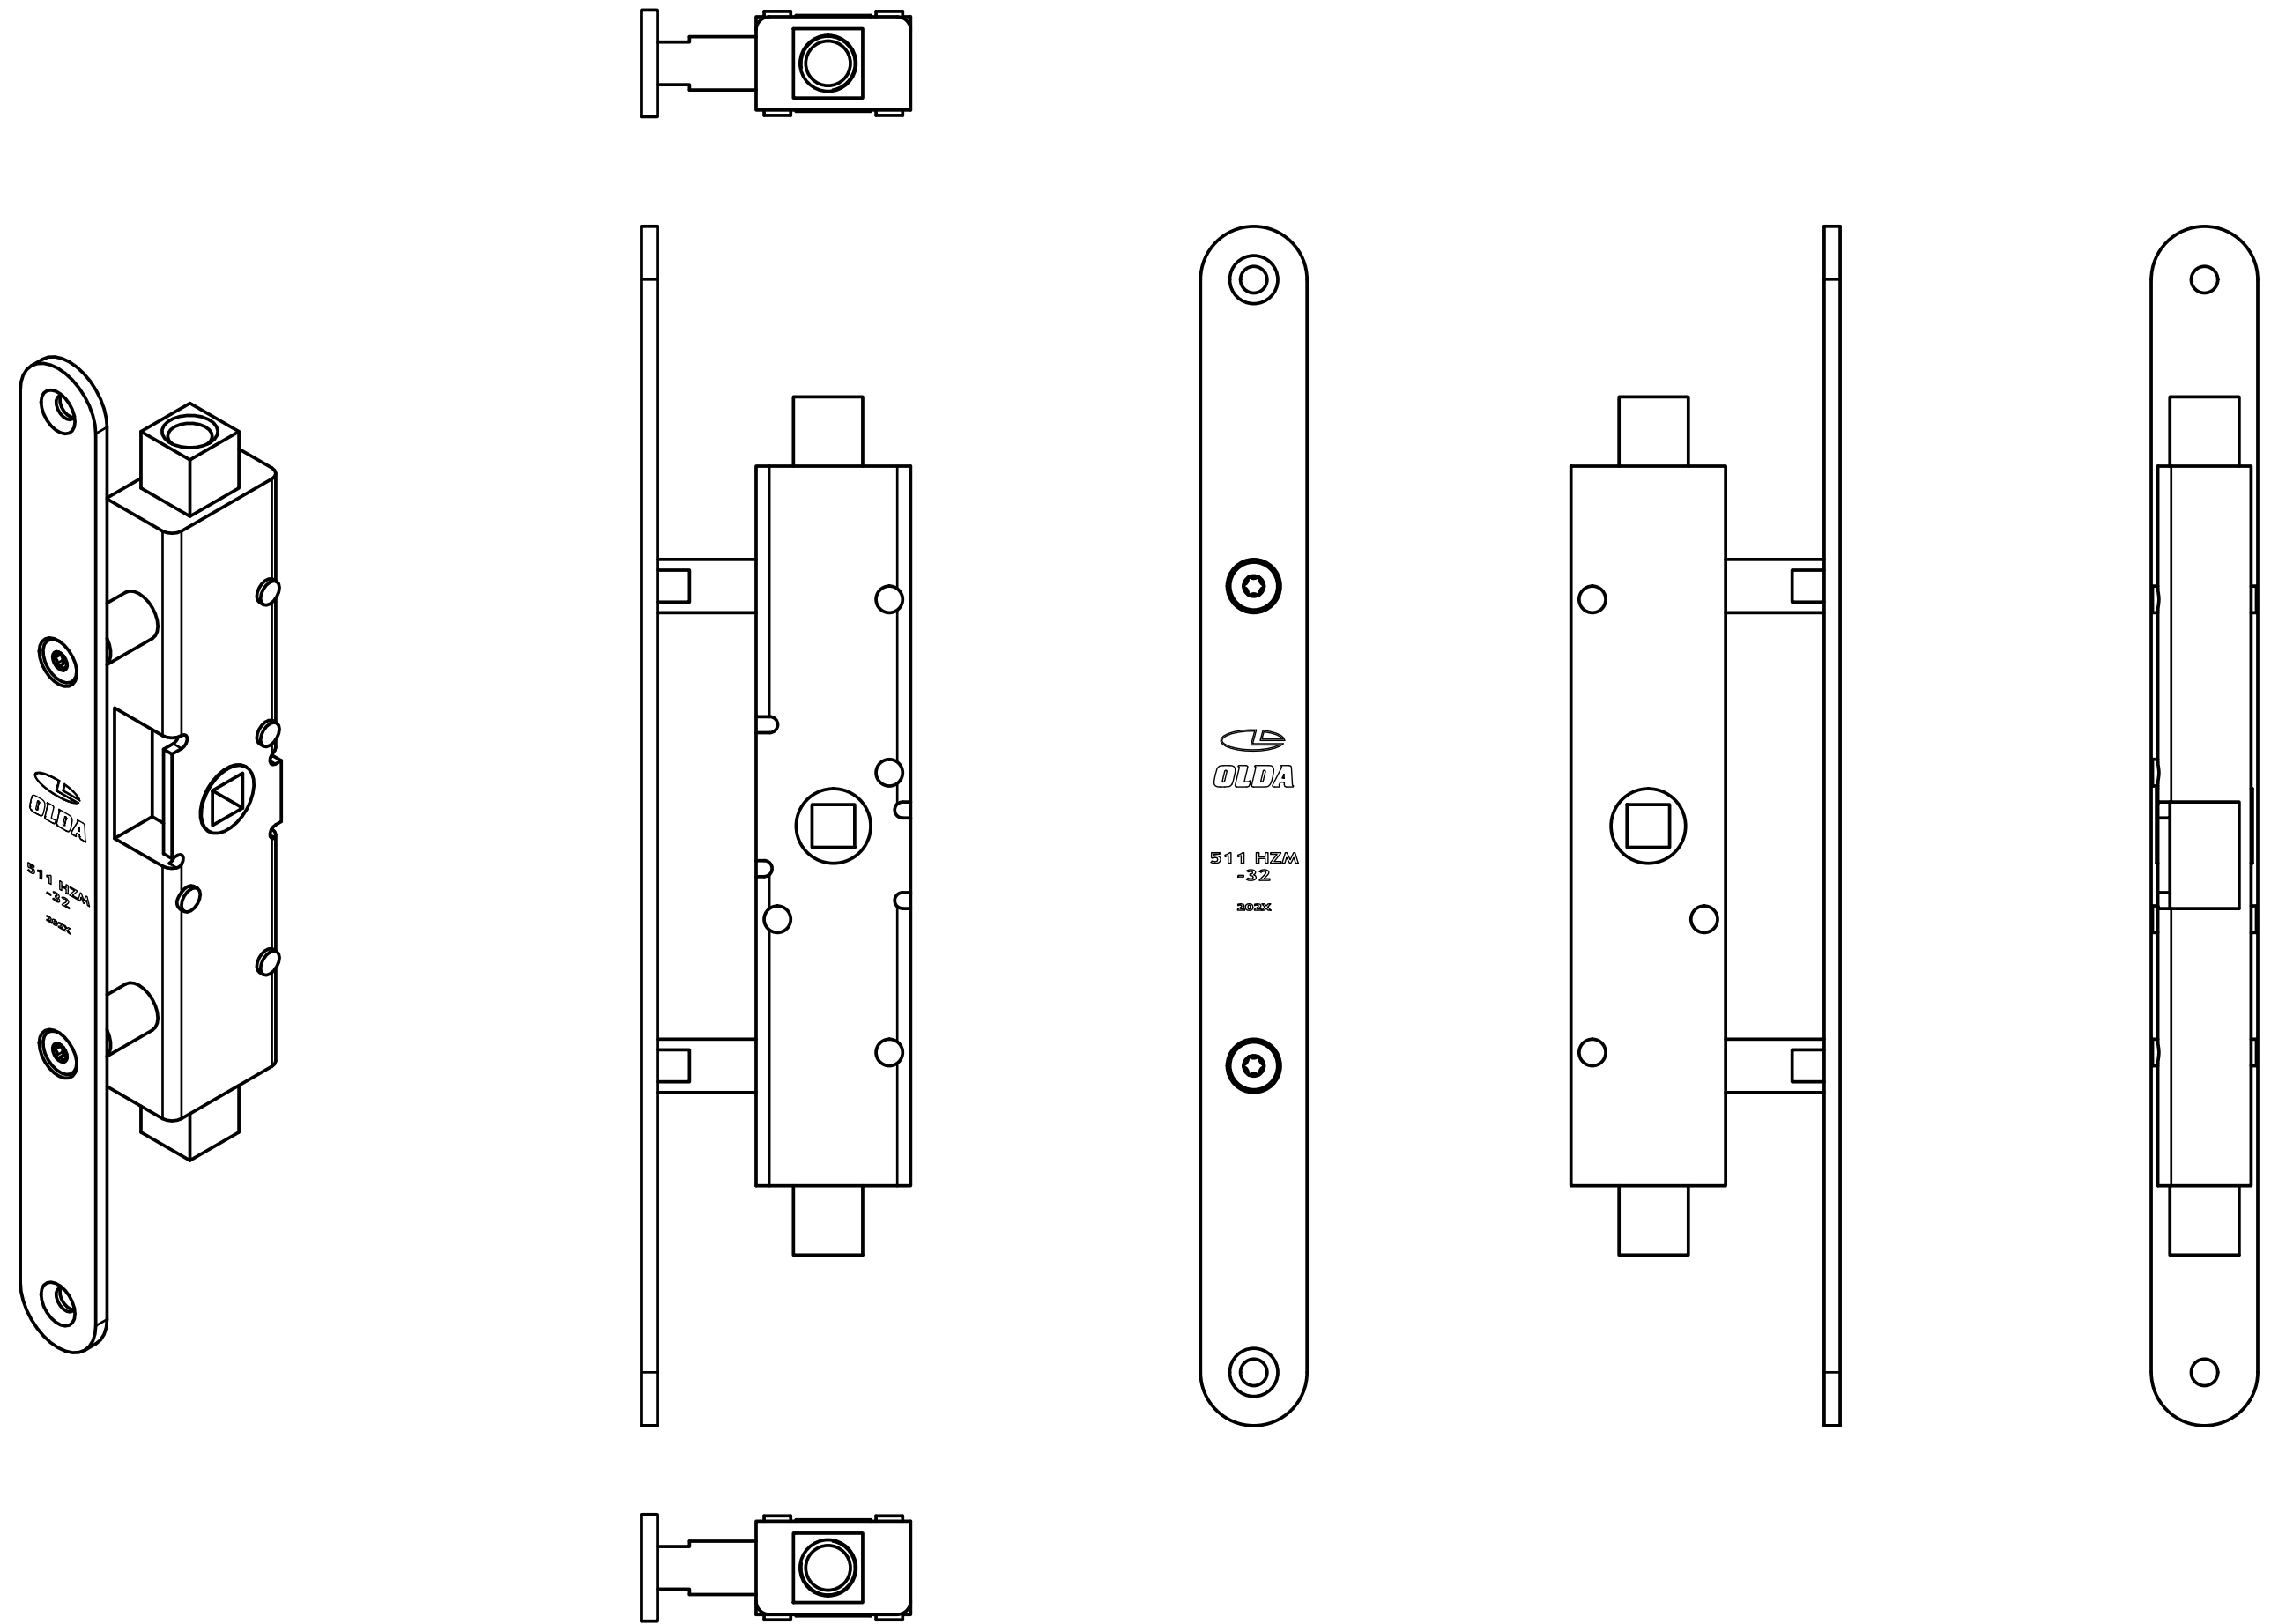

OLDA 511 HZM-32 – double action manual flush bolt

view drawing

11-511-0003	A	2024-05-02
-------------	---	------------