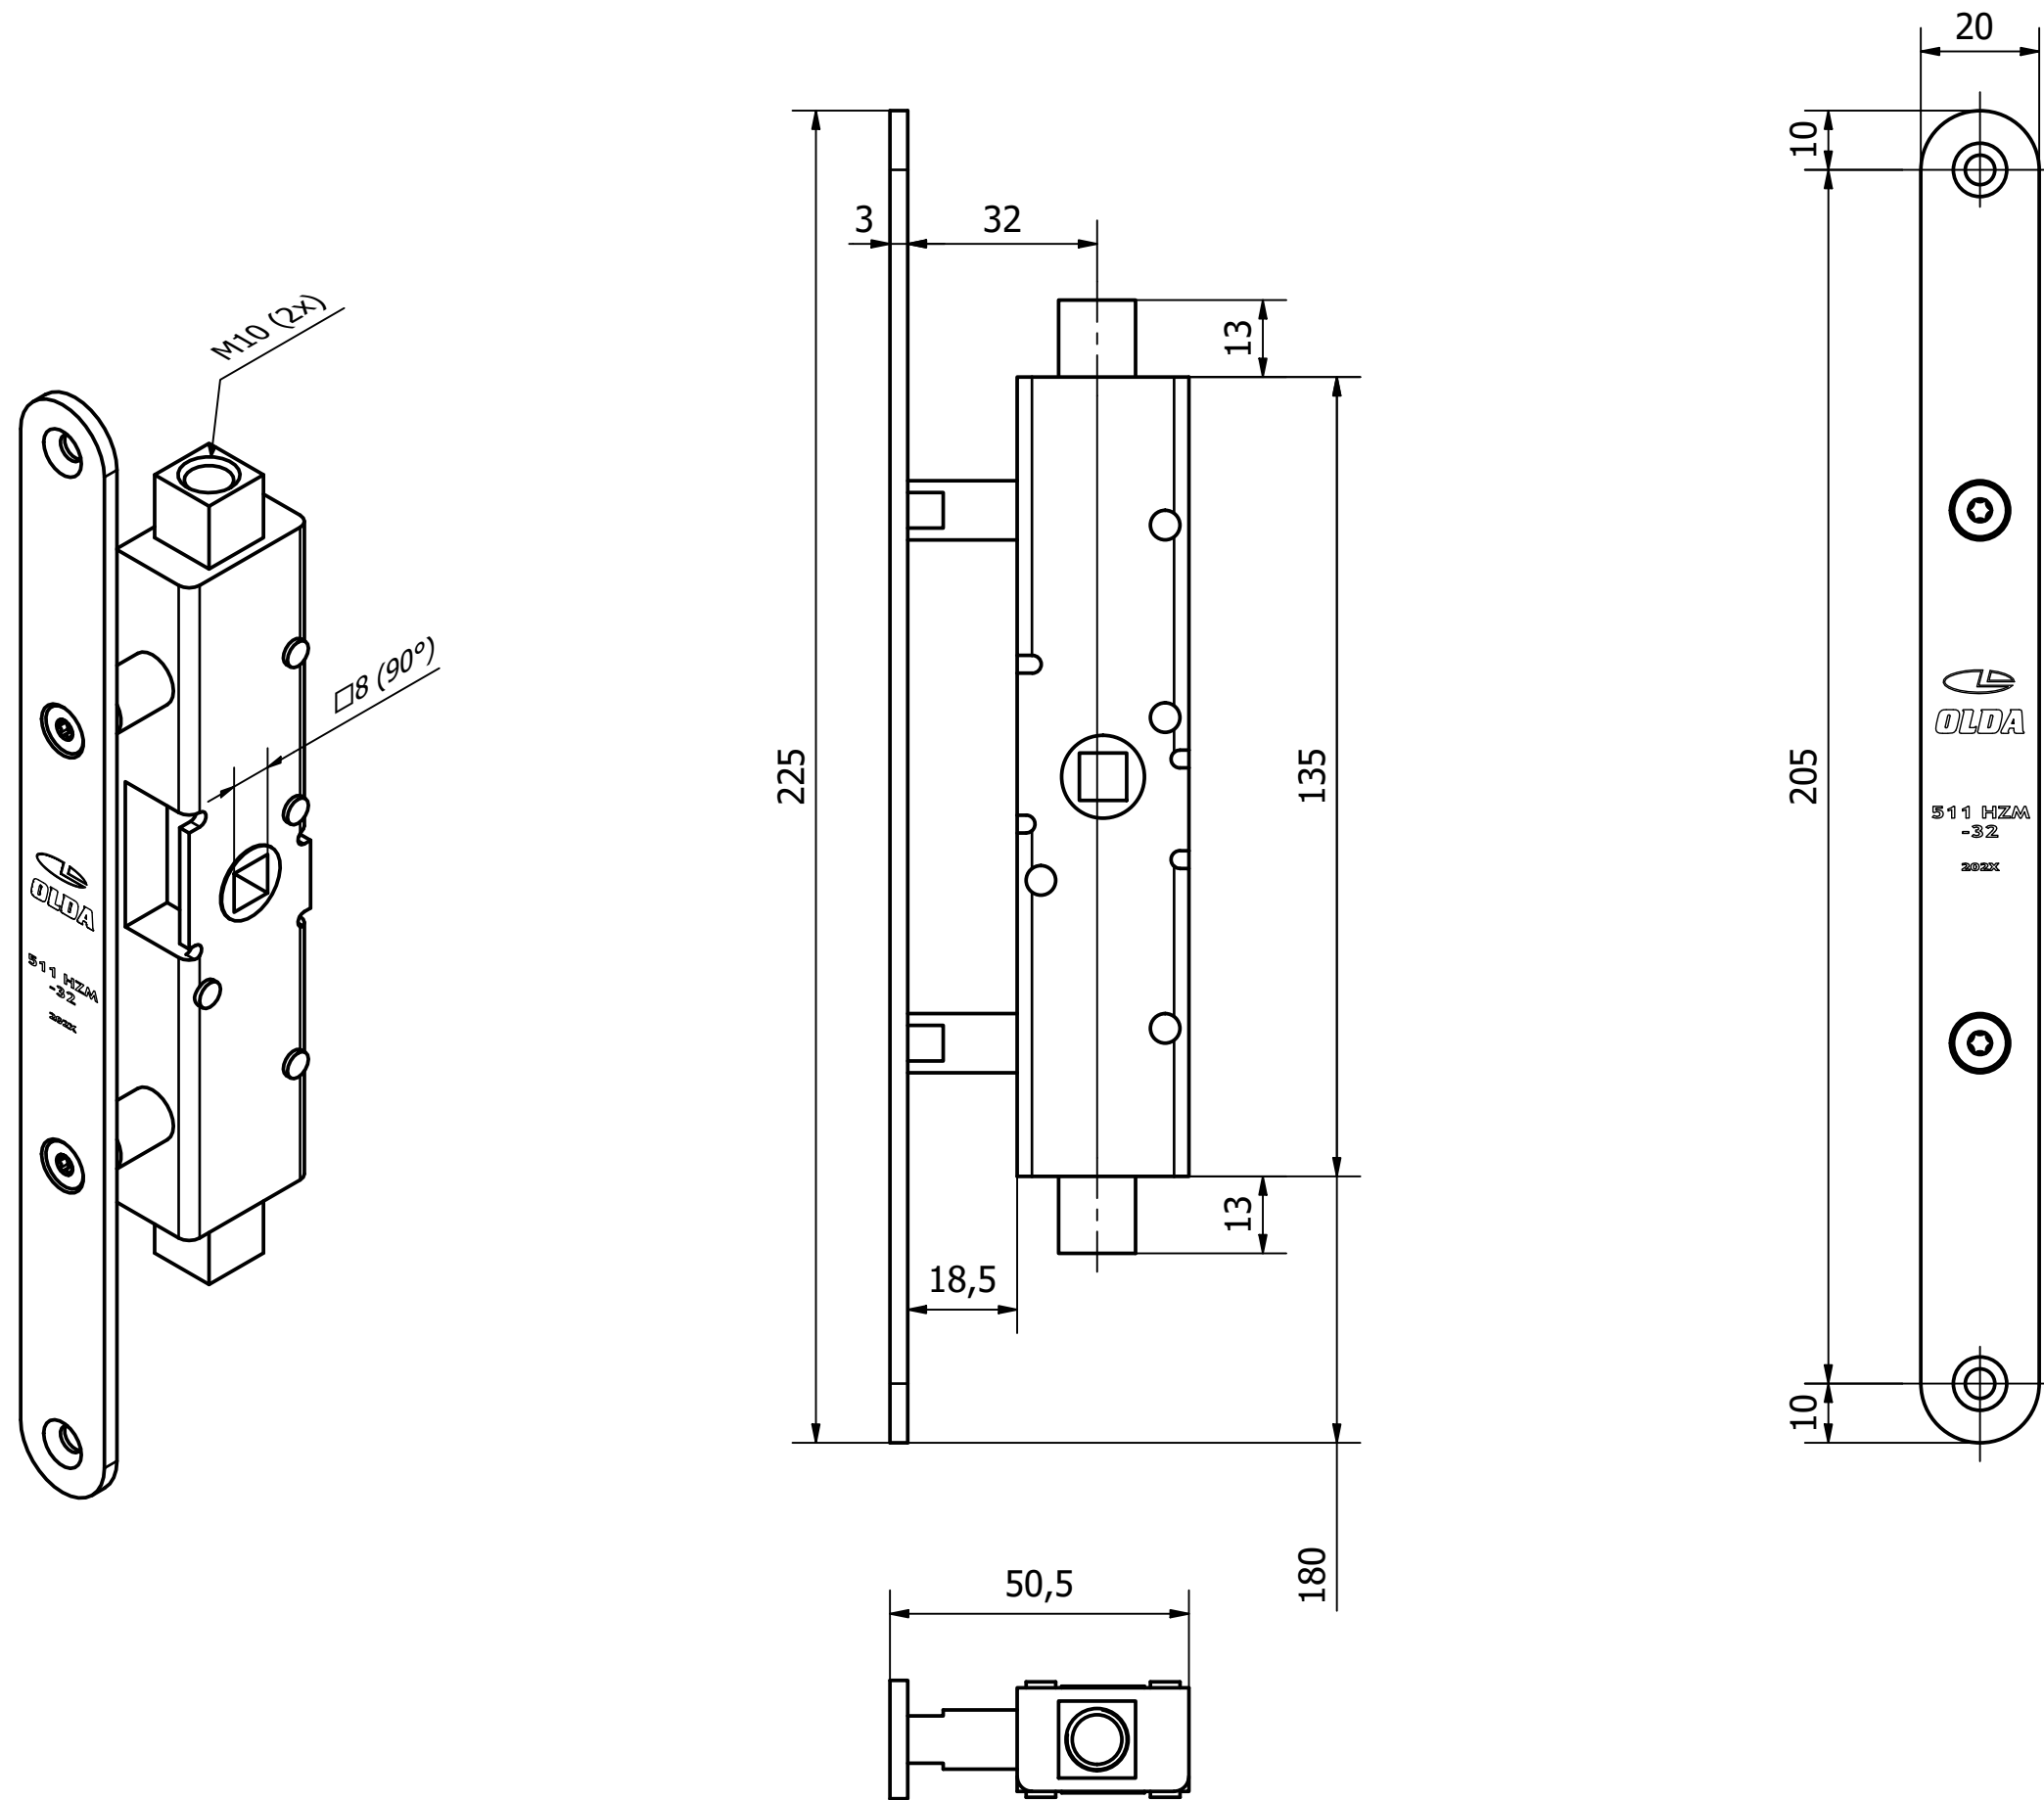

OLDA 511 HZM-32 – double action manual flush bolt

dimension drawing

11-511-0003	A	2024-05-02
-------------	---	------------